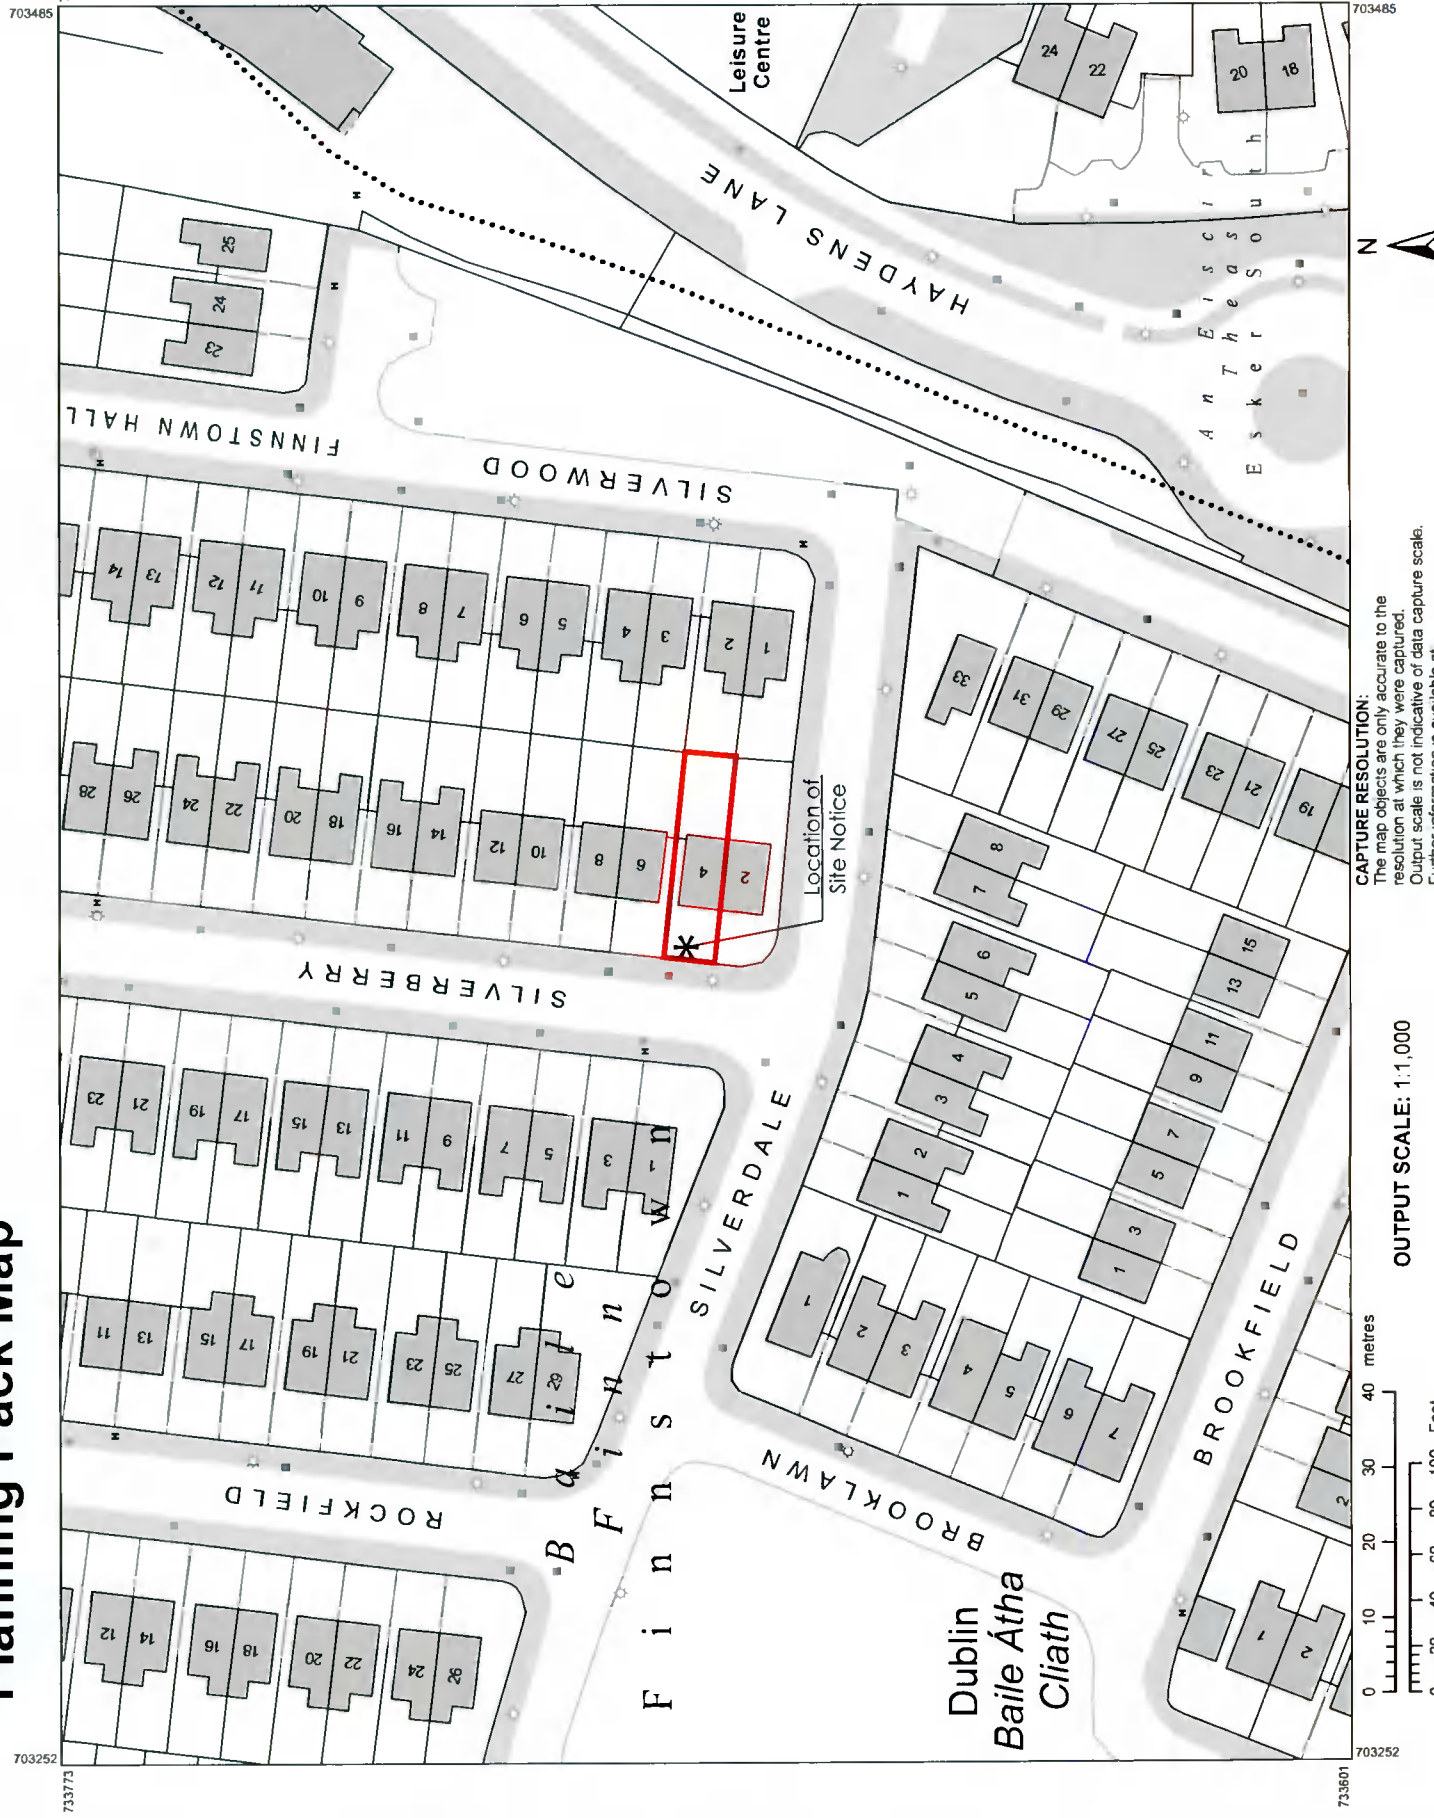

Planning Pack Map

CENTRE COORDINATES:
ITM 703369.733687

ORDER NO.:
50245287_1

MAP SERIES:
1:1,000

MAP SHEETS:
3260-15

COMPILED AND PUBLISHED BY:
Ordnance Survey Ireland,
Phoenix Park,
Dublin 8,
Ireland.

Unauthorised reproduction
infringes Ordnance Survey Ireland
and Government of Ireland
copyright.

All rights reserved.
No part of this publication may
be copied, reproduced
or transmitted in any form
or by any means without the prior
written permission of
the copyright owners.

The representation on this map
of a road, track or footpath
is not evidence of the existence
of a right of way.

Ordnance Survey maps
never show legal property
boundaries, nor do they
show ownership of
physical features.

© Suirbheireacht Ordánais Éireann,
2022
© Ordnance Survey Ireland, 2022
www.osi.ie/copyright

LEGEND:
<http://www.osi.ie>
search 'Large Scale Legend'

OUTPUT SCALE: 1:1,000

703485 733773 703485 733801 703252 733773 703252 733801