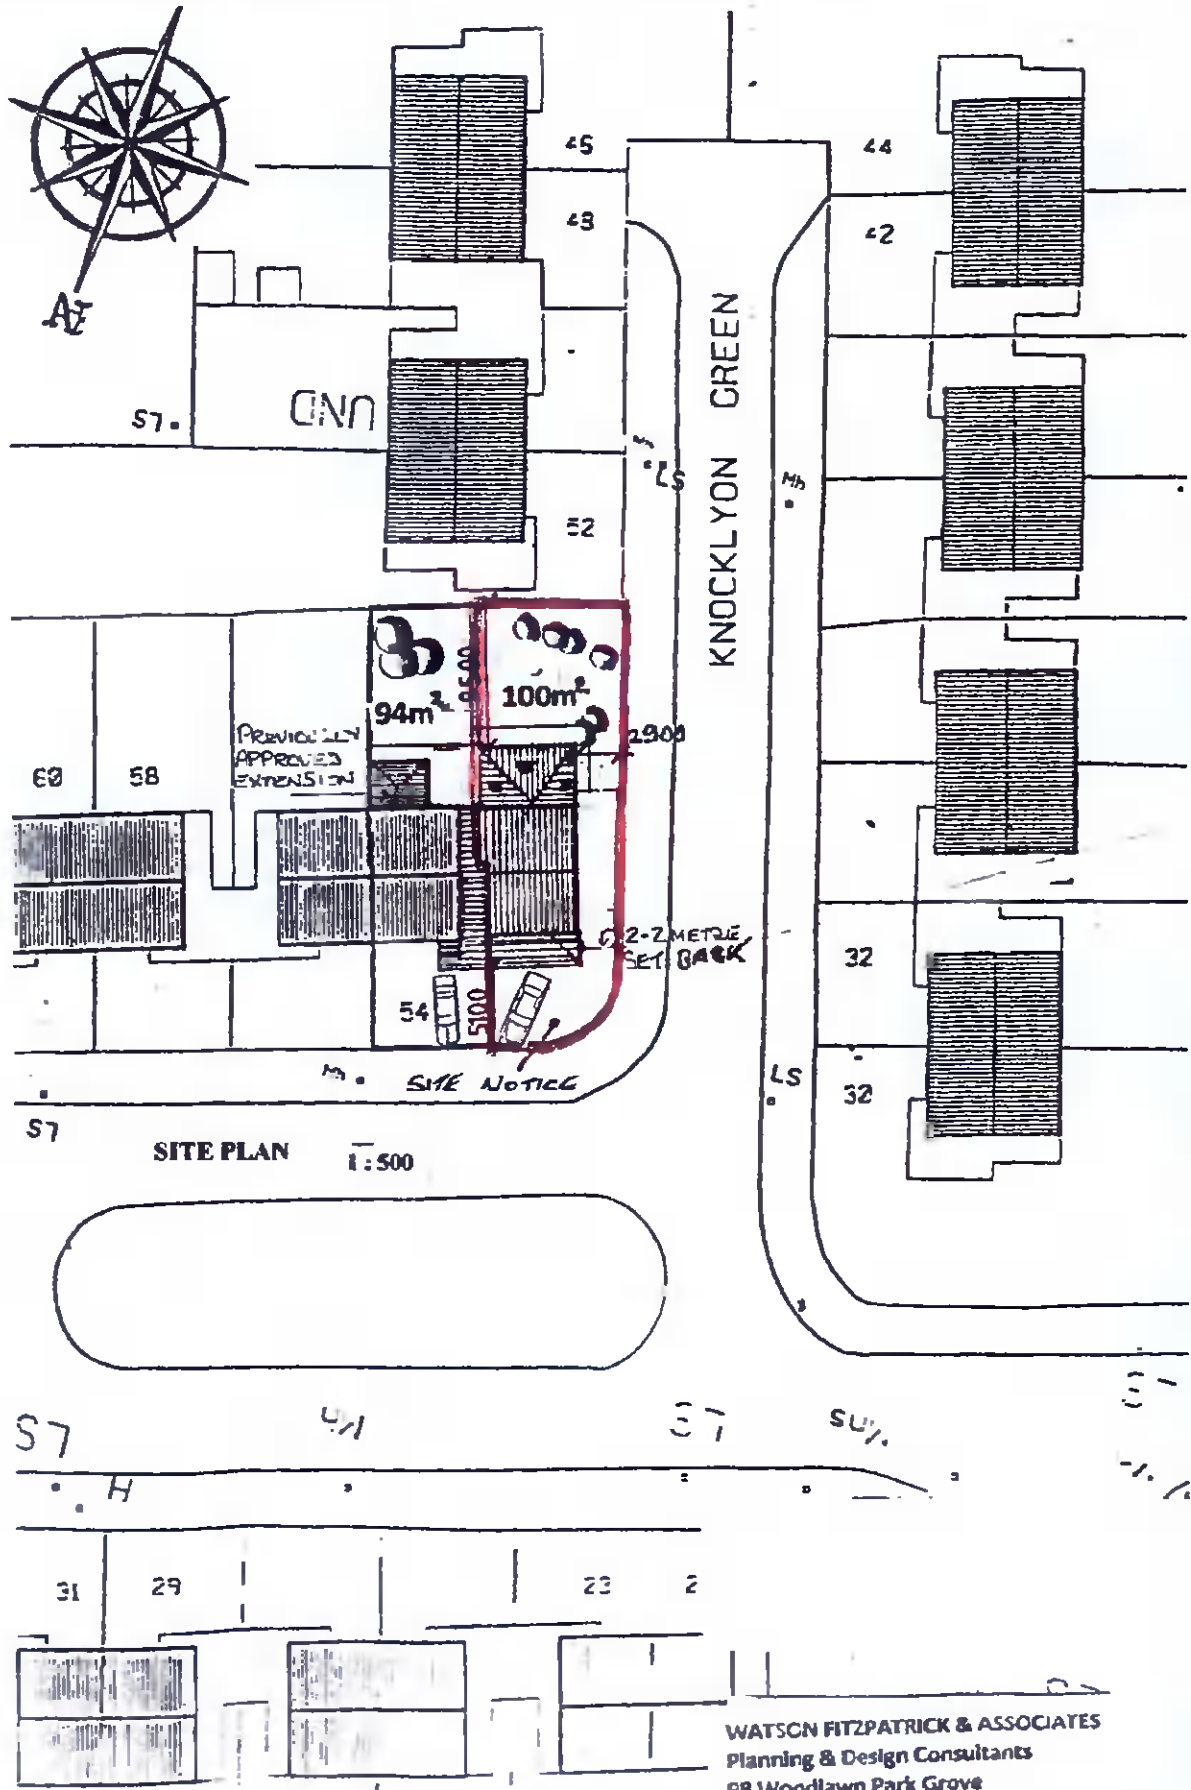

**PROPOSED TWO STOREY THREE BEDROOM HOUSE TO SIDE OF 54  
KNOCKLYON GREEN, KNOCKLYON, DUBLIN 16 FOR MR. JOHN FAIR.**

**WATSON FITZPATRICK & ASSOCIATES**  
 Planning & Design Consultants  
 98 Woodlawn Park Grove  
 Firhouse, Dublin 24.