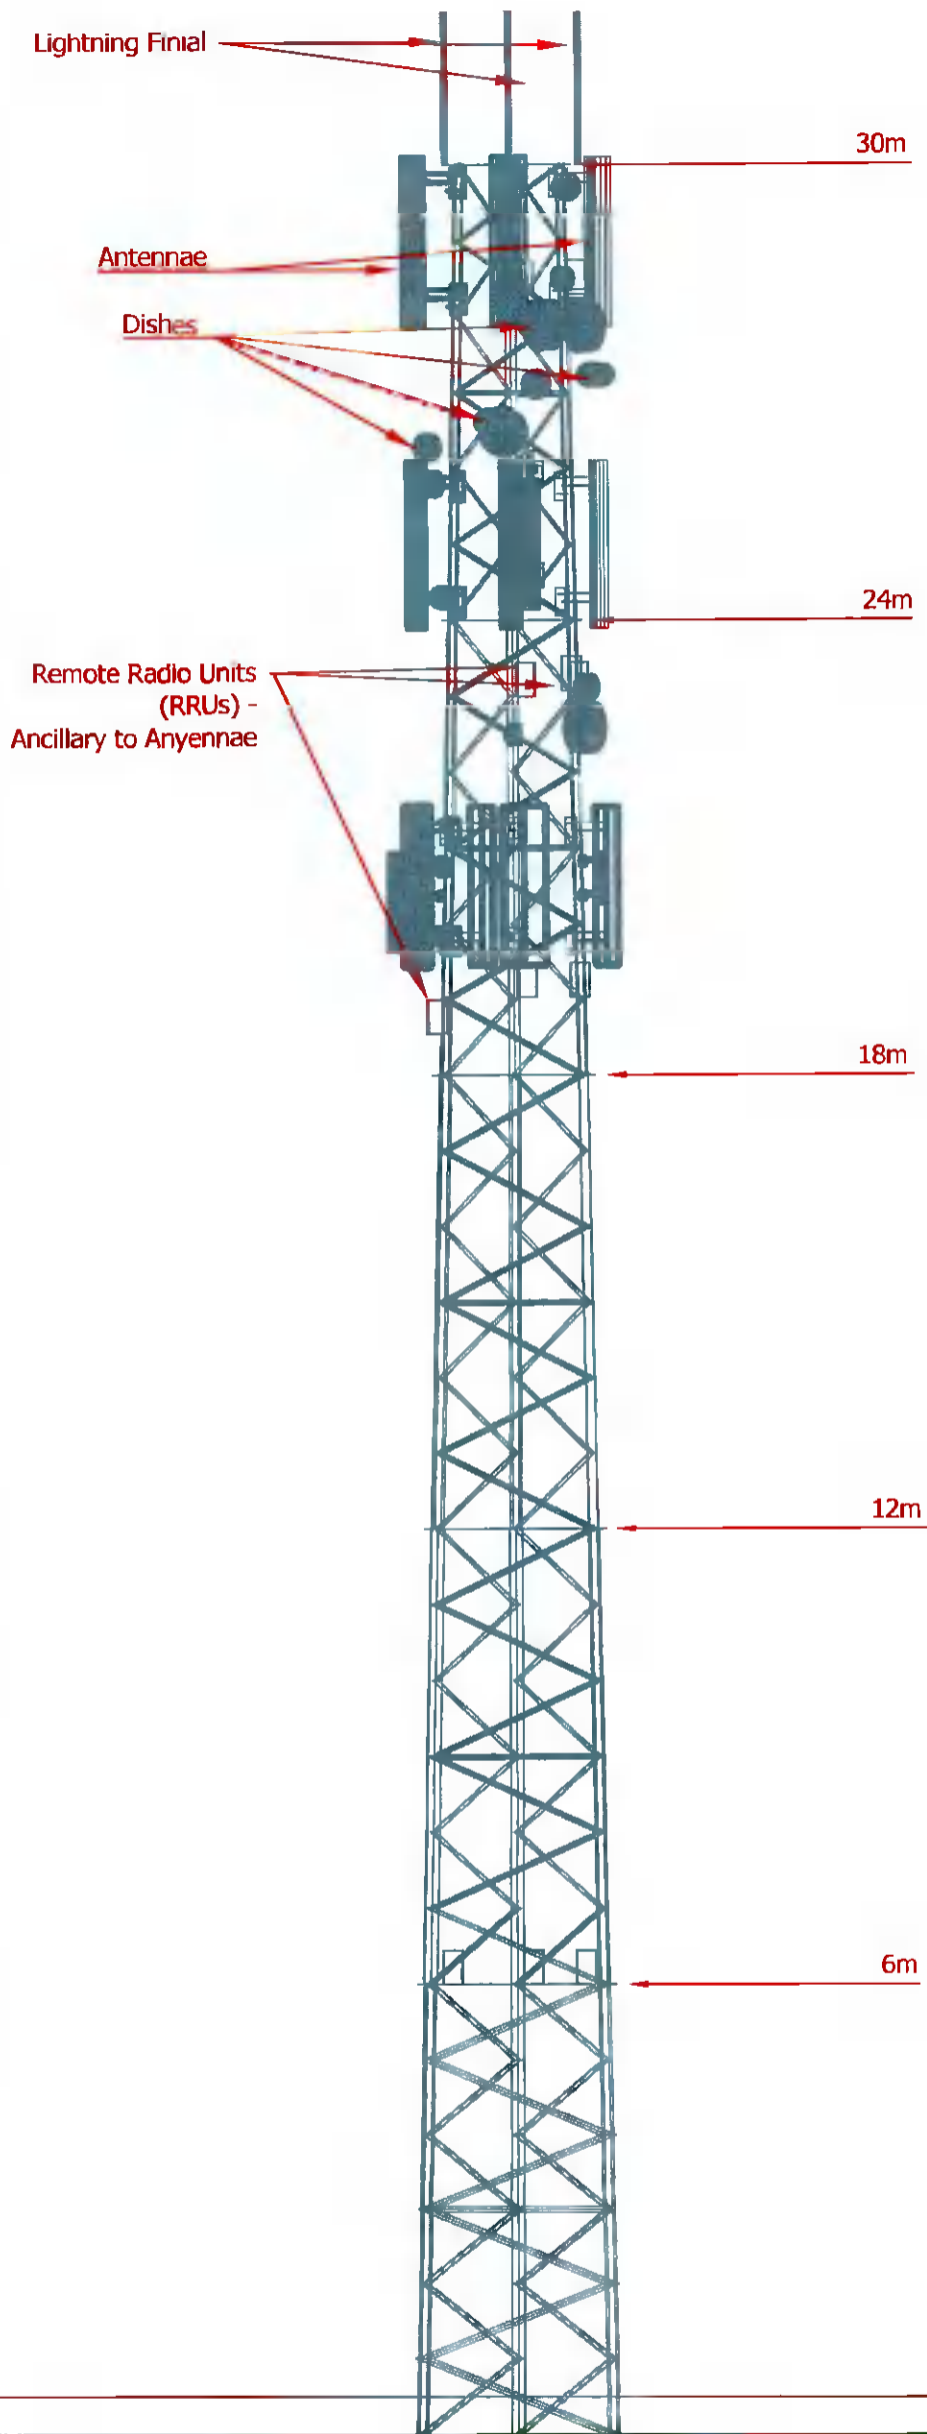

VIEW B

Existing Equipment:

- 12 x Antennae
- 4 x 0.6m dishes
- 7 x 0.3m dishes

Proposed Equipment shown is for illustrative purposes only
Location of these antennae and dishes may vary from drawing.
2.6m long antennae have been shown to allow for potential upgrade to 4G technology

<p>ESB Telecoms Ltd. 43 Merrion Square East, Dublin 2. Ph: 01-7025071</p>			<p>Lattice Tower Balgaddy 38KV Substation Kishoge Lucan Co. Dublin</p>	Height:	30m	Drawn By:	N. Fitzpatrick
				Type:	Lattice Tower	Issue Date:	24 January 2021
				Colour:	Battleship Grey	Drawing No:	Balgaddy 38KV_08
				ESB Ref:	Varied	Open App By:	
				Scale:	1:100 (Vertically)	Title:	Balgaddy 38KV
REV.	DATE	DESCRIPTION	CHK	APP			