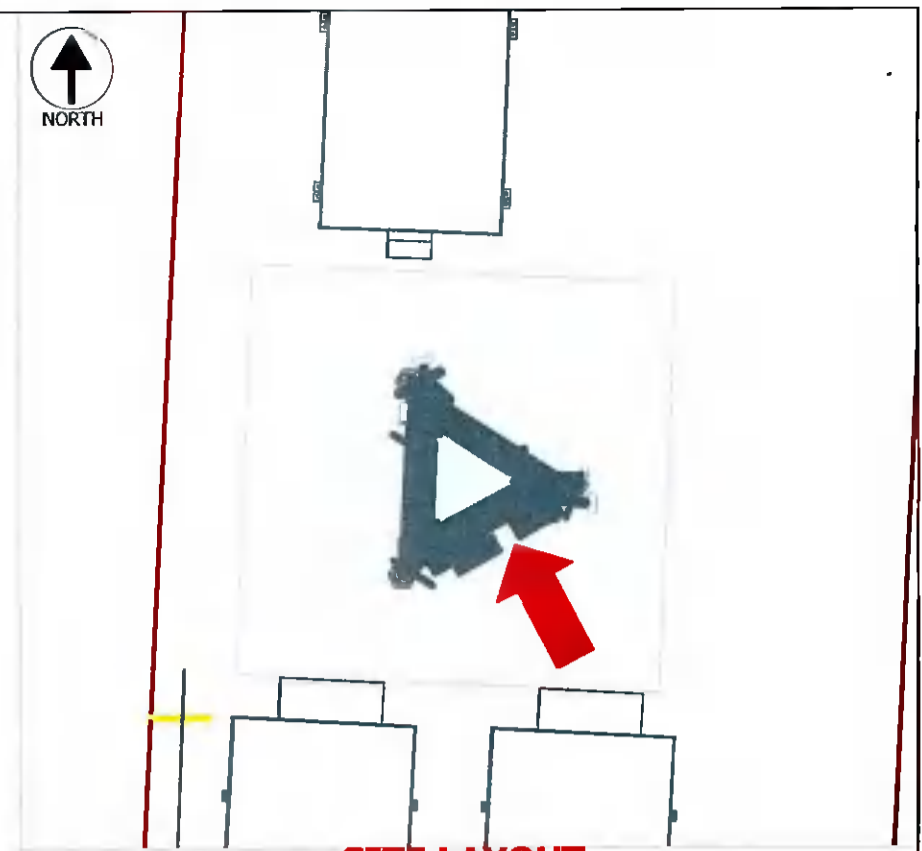

VIEW A

SITE LAYOUT
(Direction Of Elevation)

Existing Equipment:

- 12 x Antennae
- 4 x 0.6m dishes
- 7 x 0.3m dishes

ESB Telecoms Ltd.
43 Merrion Square
East,
Dublin 2.
Ph: 01-7025071

REV.	DATE	DESCRIPTION	CHK	APP

Lattice Tower
Balgaddy 38KV Substation
Kishoge
Lucan
Co. Dublin

Height:	30m	Drawn By:	N. Fitzpatrick
Type:	Lattice Tower	Issue Date:	24 January 2021
Colour:	Battleship Grey	Drawing No:	Balgaddy 38KV_07
ESB Ref:	Varied	Spec App by:	
Scale:	1:100 (Vertically)	Title:	Balgaddy 38KV