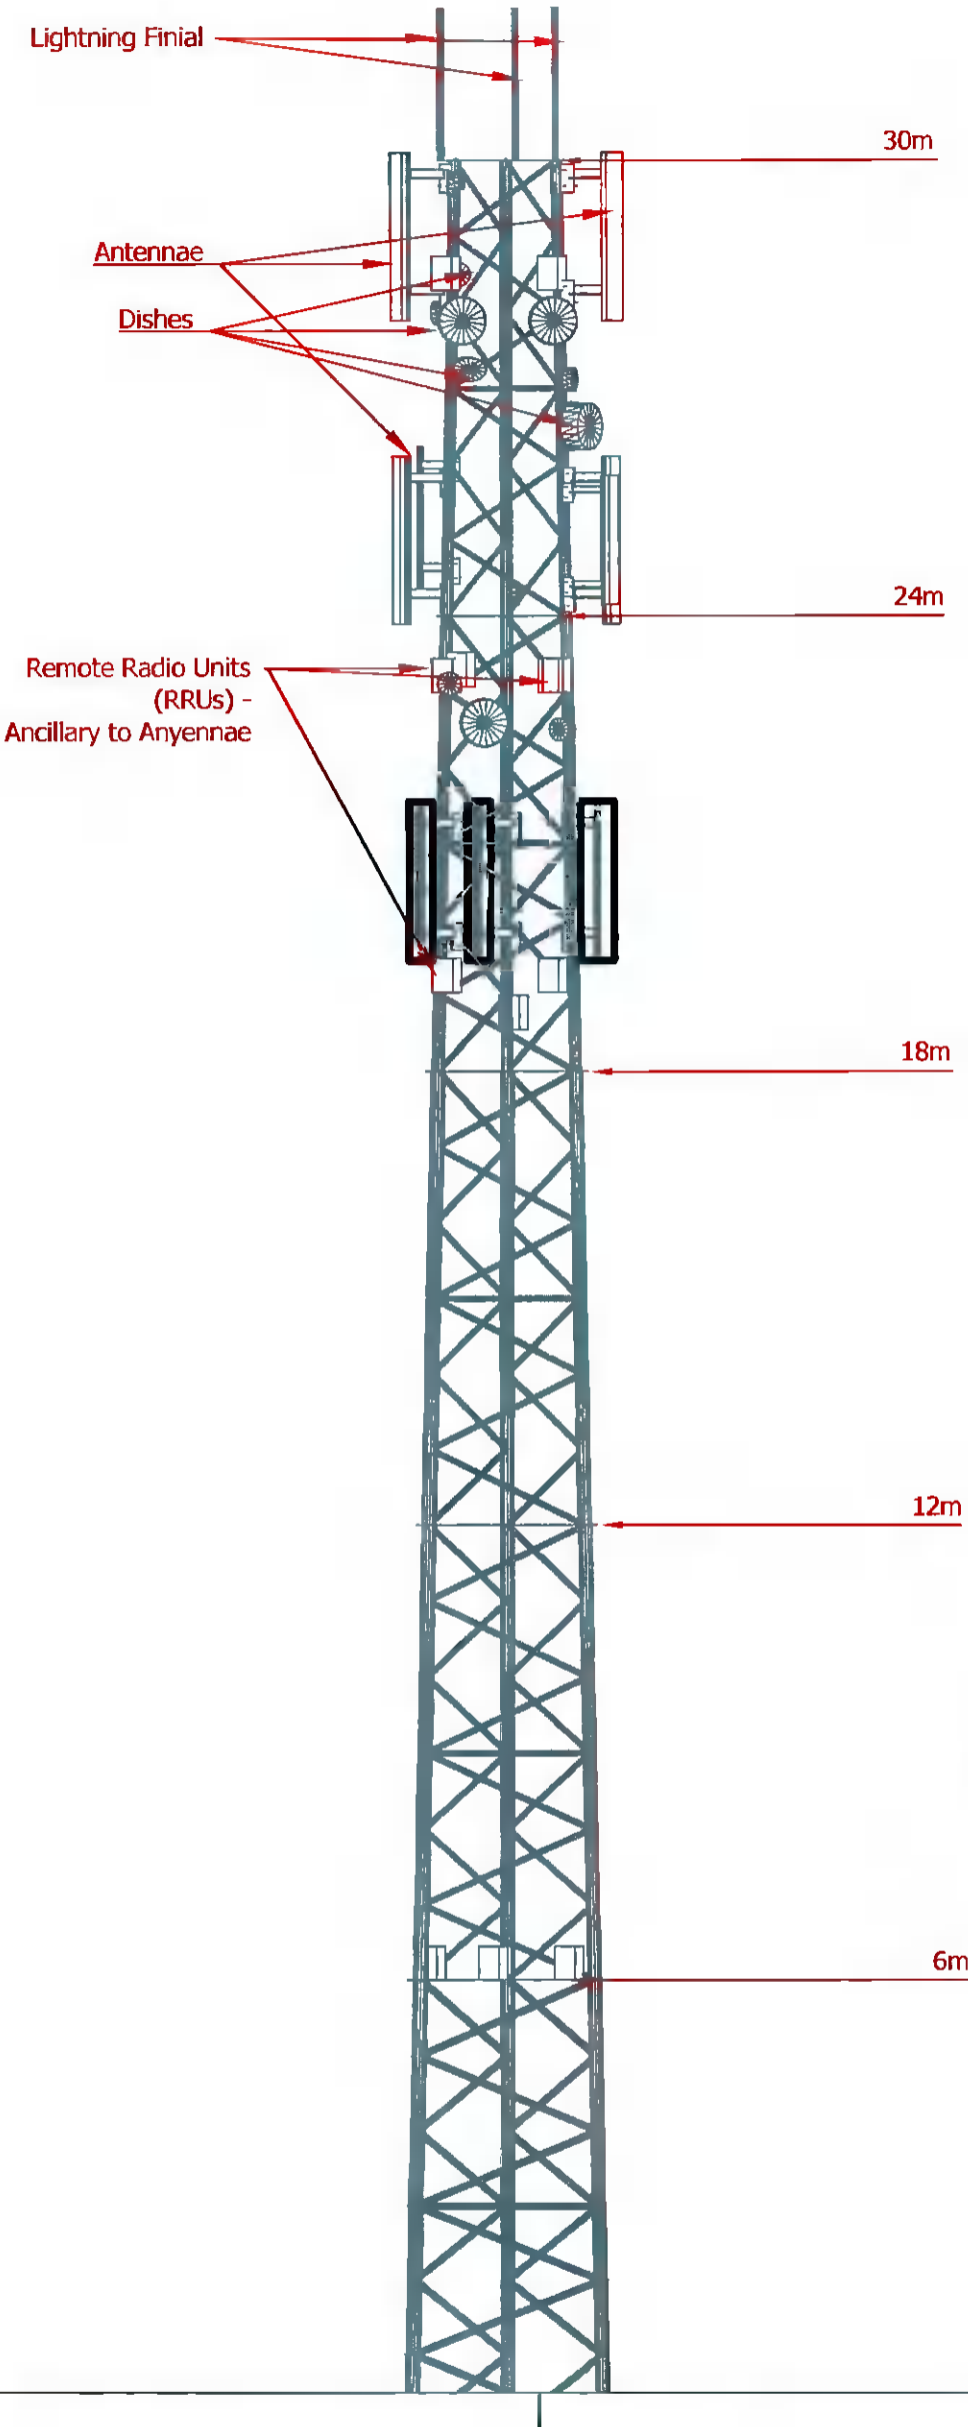

VIEW A

SITE LAYOUT
(Direction Of Elevation)

Existing Equipment:

- 12 x Antennae
- 4 x 0.6m dishes
- 7 x 0.3m dishes

ESB Telecoms Ltd.
43 Merrion Square
East,
Dublin 2.
Ph: 01-7025071

REV.	DATE	DESCRIPTION	CHK	APP

Lattice Tower
Balgaddy 38KV Substation
Kishoge
Lucan
Co. Dublin

Height:	30m	Drawn By:	N. Fitzpatrick
Type:	Lattice Tower	Issue Date:	24 January 2021
Colour:	Battleship Grey	Drawing No:	Balgaddy 38KV_07
ESB Ref:	Varied	Spec App by:	
Scale:	1:100 (Vertically)	Title:	Balgaddy 38KV