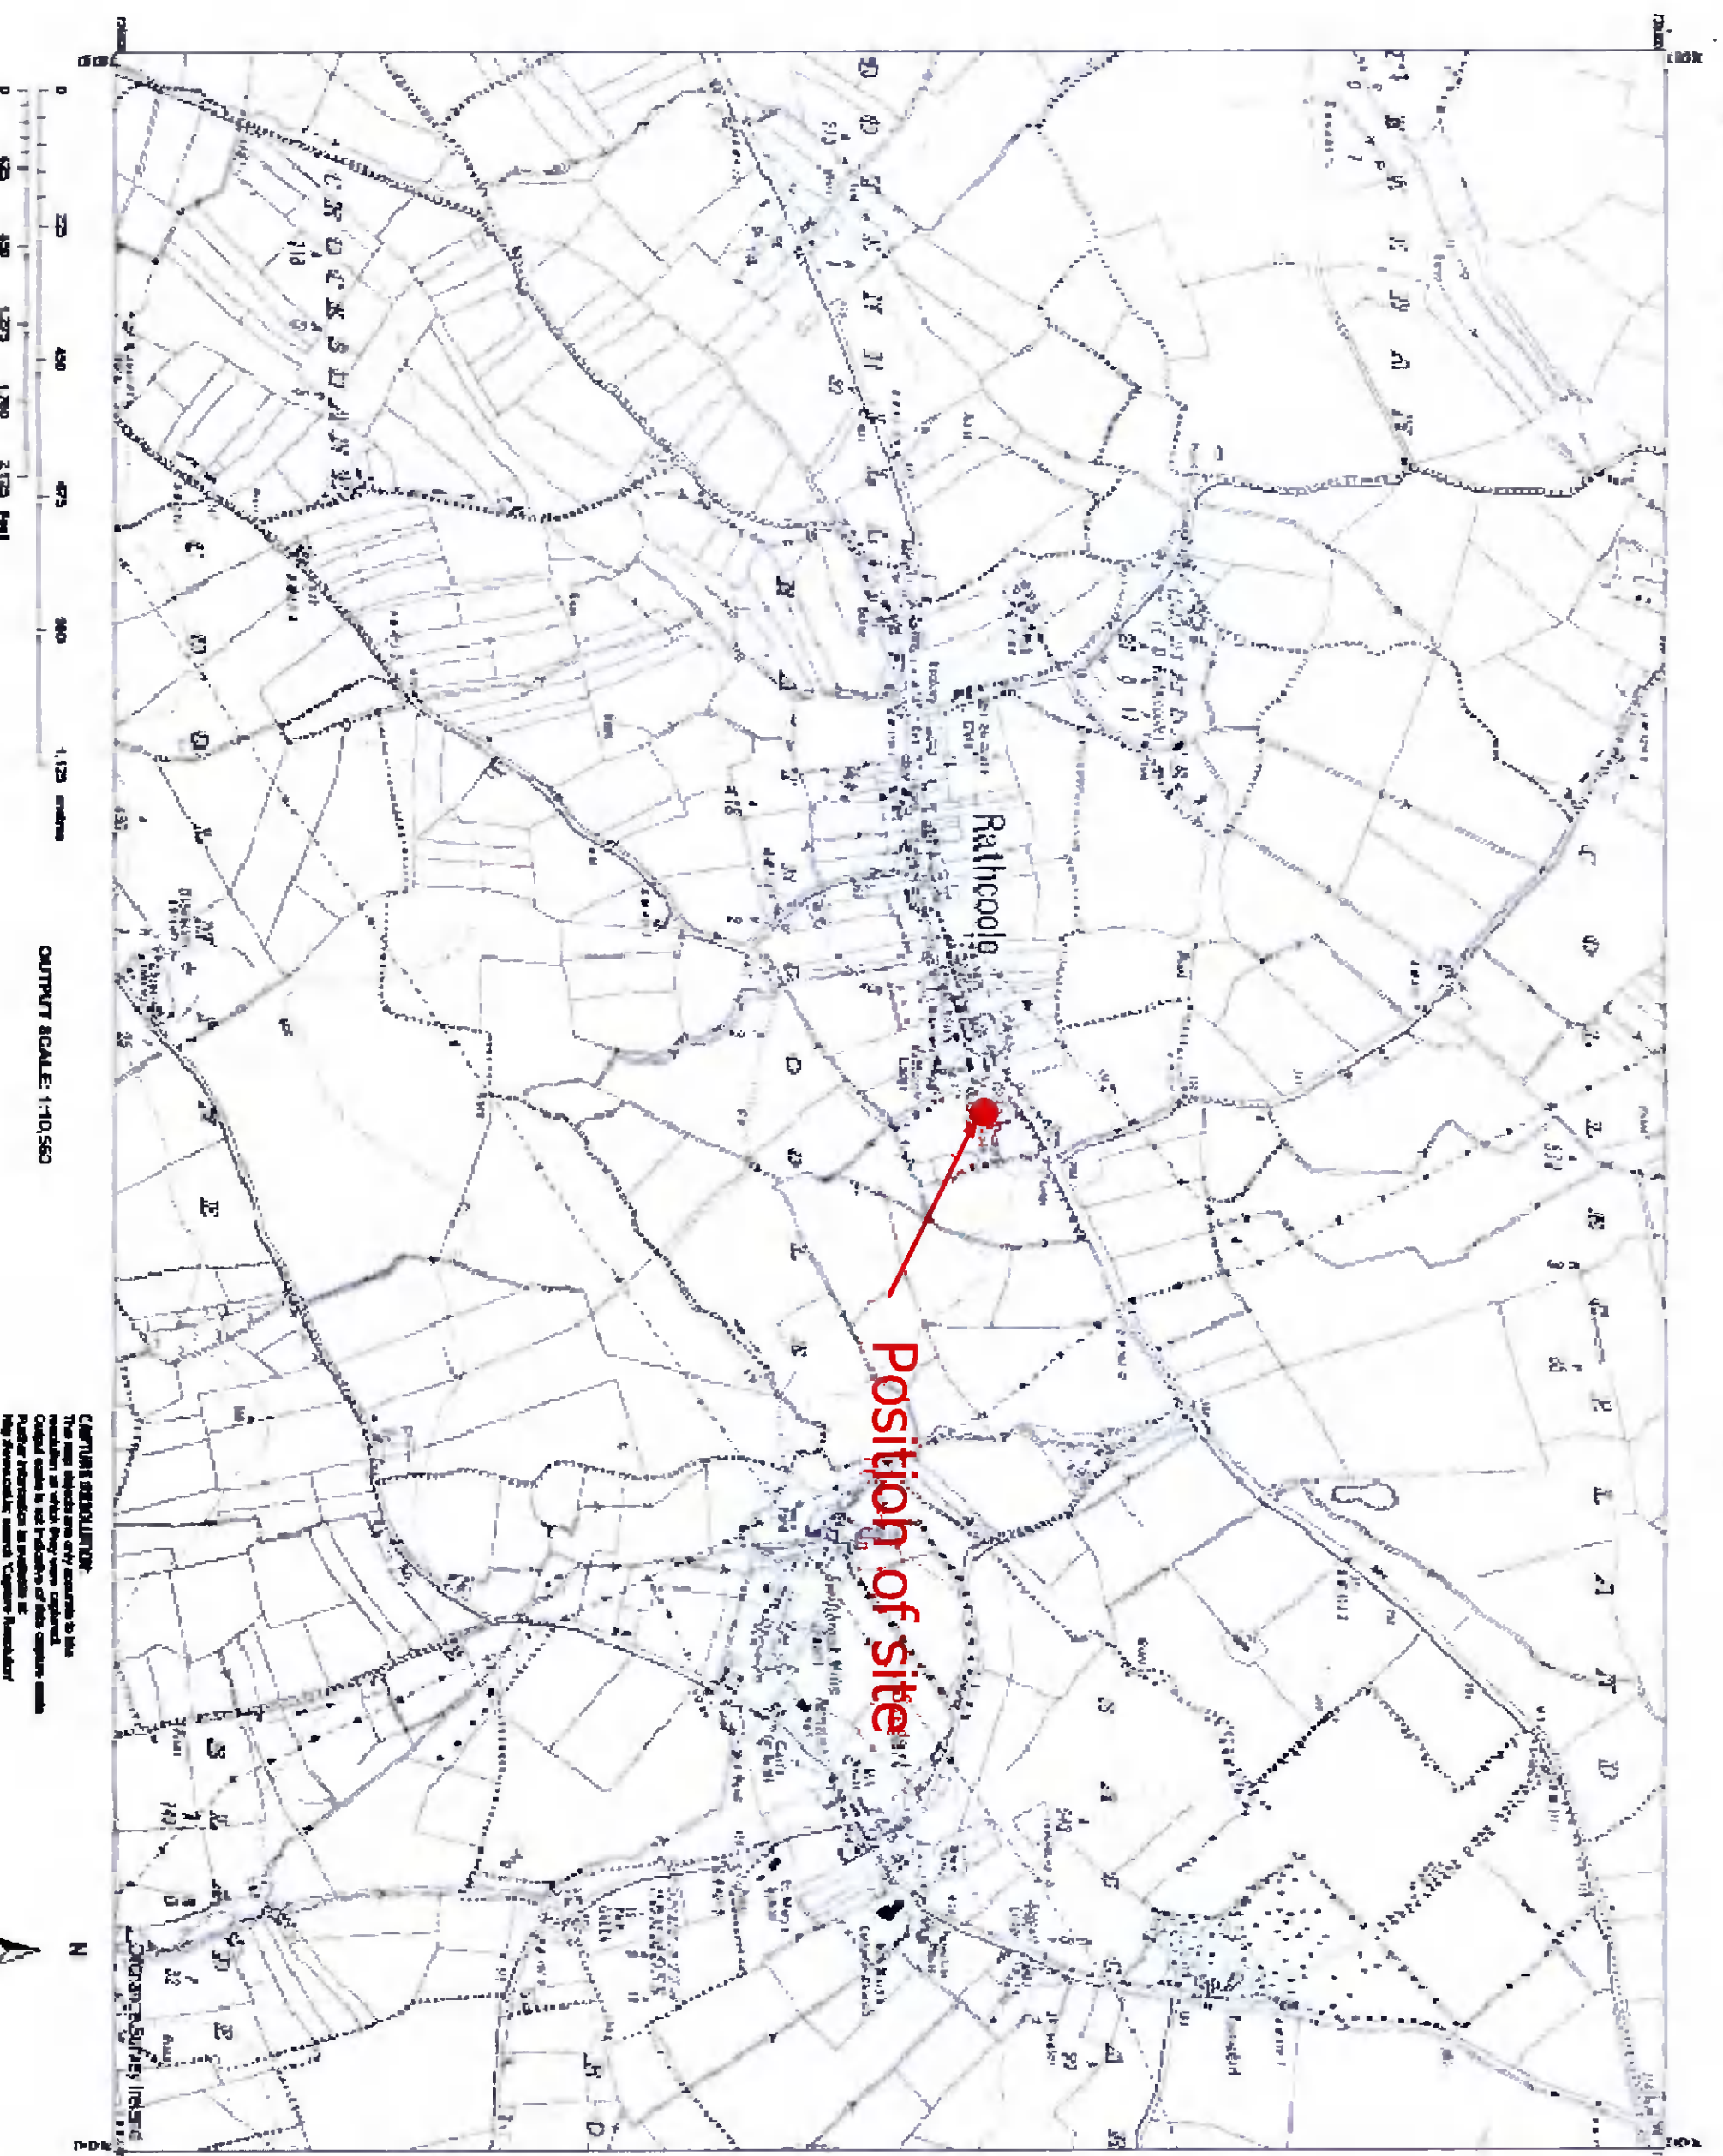

The representation on this map
of a road, track or footpath
is not evidence of the existence
of a right of way.

Ordnance Survey maps
never show legal property
boundaries, nor do they
show ownership of
physical features.

©Suirbhíreacht Ordánais Éireann, 2022
©Ordnance Survey Ireland, 2022

www.osi.ie/copyright

LEGEND:

<http://www.osi.ie>;
search 'Large Scale Legend'

OUTPUT SCALE: 1:1,000

CAPTURE RESOLUTION:
The map objects are only accurate to the
resolution at which they were captured.
Output scale is not indicative of data capture scale.
Further information is available at
<http://www.osi.ie> search 'Capture Resolution'

R á t h C ú i l
R a t h c o o l e

Site Location Map

Position of site

CENTRE COORDINATES:
TM 752400, 728702

PUBLISHED: 13/07/2022
ORDER NO.: 500433660 3

MAP SERIES: 9 Inch Review
9 Inch Review
MAP SERIES: EN021
KE015

The representations on this map
of a road, track or footpath
is not evidence of the existence
of a right of way.

Ordnance Survey maps
never show legal property
boundaries, nor do they
show ownership of
physical features.