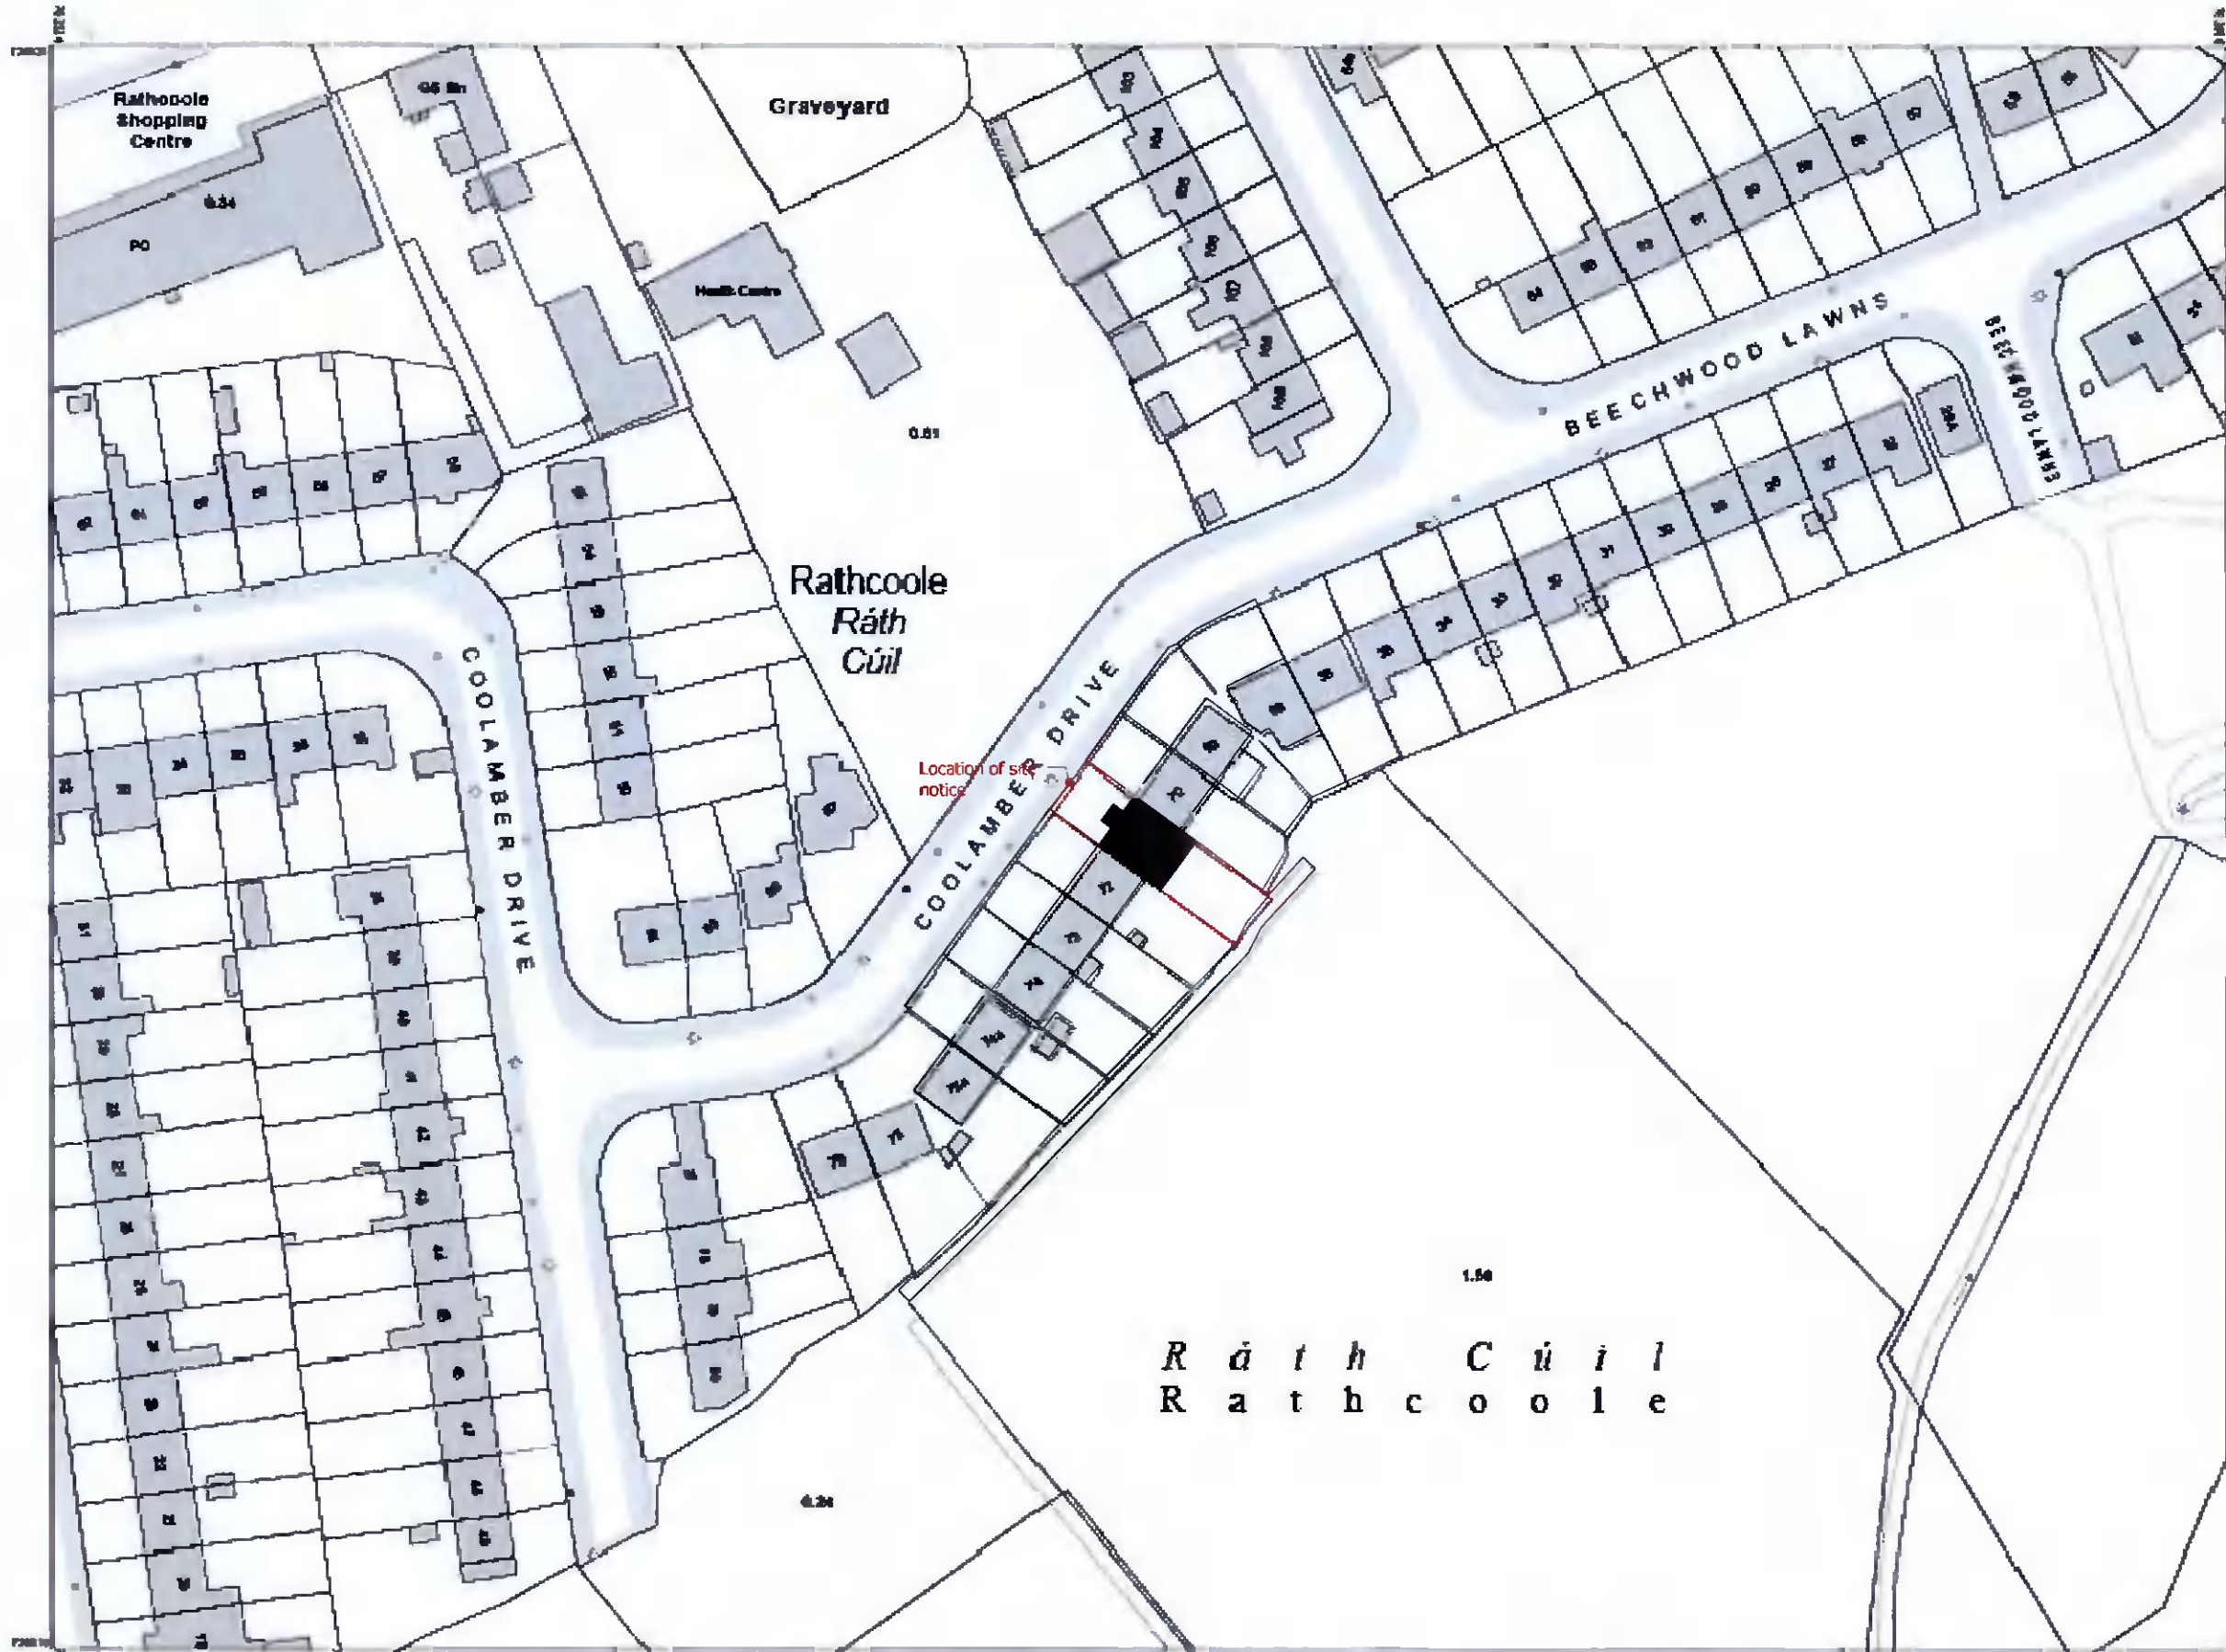

Planning Pack Map

CENTRE COORDINATES:
ITM 702490,728702

PUBLISHED:
13/01/2022

ORDER NO.:
52243360_1

MAP SERIES:
1:1,000

MAP SHEETS:
3388-1B

COMPILED AND PUBLISHED BY:
Ordnance Survey Ireland
Phoenix Park,
Dublin 8,
Ireland

The representation on this map
of a road, track or footpath
is not evidence of the existence
of a right of way.

Ordnance Survey maps
never show legal property
boundaries, nor do they
show ownership of
physical features.

R á t h C ú i l
R a t h c o o l e

Site Location Map

Position of site

CENTRE COORDINATES:
TM 752400, 728702

PUBLISHED: 13/07/2022
ORDER NO.: 500433660 3

MAP SERIES: 9 Inch Review
9 Inch Review
MAP SERIES: EN021
KE015

The representations on this map
of a road, track or footpath
is not evidence of the existence
of a right of way.

Ordnance Survey maps
never show legal property
boundaries, nor do they
show ownership of
physical features.