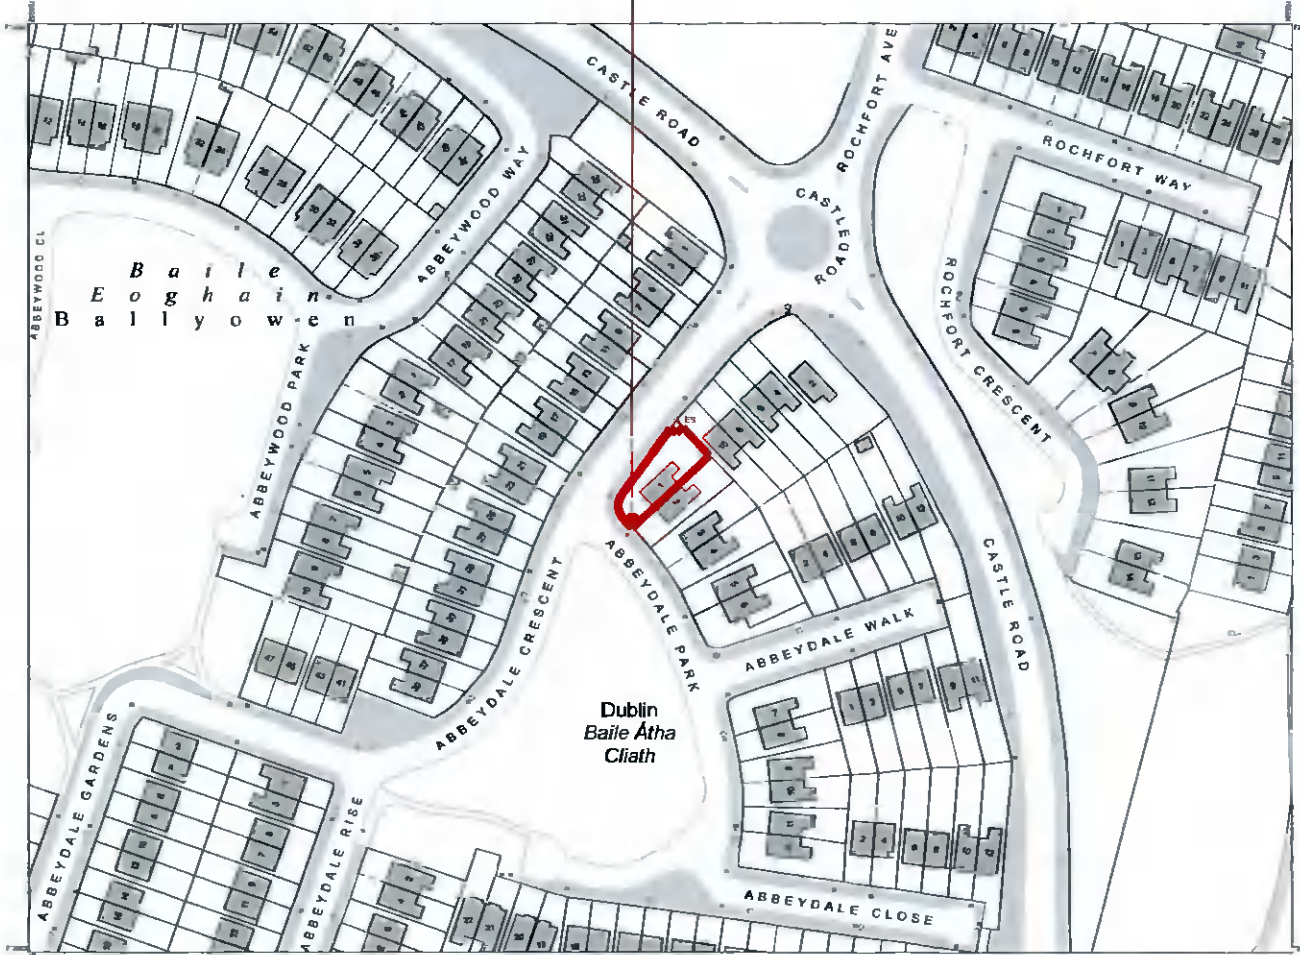

LOCATION OF SITE NOTICE

Planning Pack Map

OUTPUT SCALE 1:1 000

CENTRE COORDINATES:
ITM 705189.733828

PUBLISHED: 23/11/2021 **ORDER NO.:** 50235241_1

MAP SERIES: 1:1 000 **MAP SHEETS:** 3261:01, 3261:02

COMPILED AND PUBLISHED BY:
Ordnance Survey Ireland,
Phoenix Park,
Dublin 8,
Ireland

Ordnance Survey maps
never show legal property
boundaries, nor do they
show ownership of
physical features.

©Súirbhíocht Oiriúnas Eorpach, 2021
©Ordnance Survey Ireland, 2021
www.osi.ie/copying/

LEGEND:
<http://www.osi.ie/research/LargeScaleLegend/>

NOTES

SITE BOUNDARY OUTLINED IN RED

REV	DATE	DRN	NOTES

THESE DRAWINGS ARE FOR PLANNING PURPOSES ONLY.

Co. Dublin nvgeography@outlook.com
+353 089 233 5215

PLANNING

JOB 1 ABBEYDALE PARK LUCAN, CO DUBLIN K78 XC58	DATE FEBRUARY 2022
CLIENT JUDE FARRELLY	DRN SOC
DRAWING TITLE OSI MAP (URBAN PLACE MAP) / LOCATION OF SITE NOTICE	SCALE 1:2000 @ A3
JOB NUMBER 03_2021	DRAWING NUMBER 3 1 002
REVISION	CHECKED SOC

OSI MAP (URBAN PLACE MAP) / LOCATION OF SITE NOTICE
SCALE: 1:2000