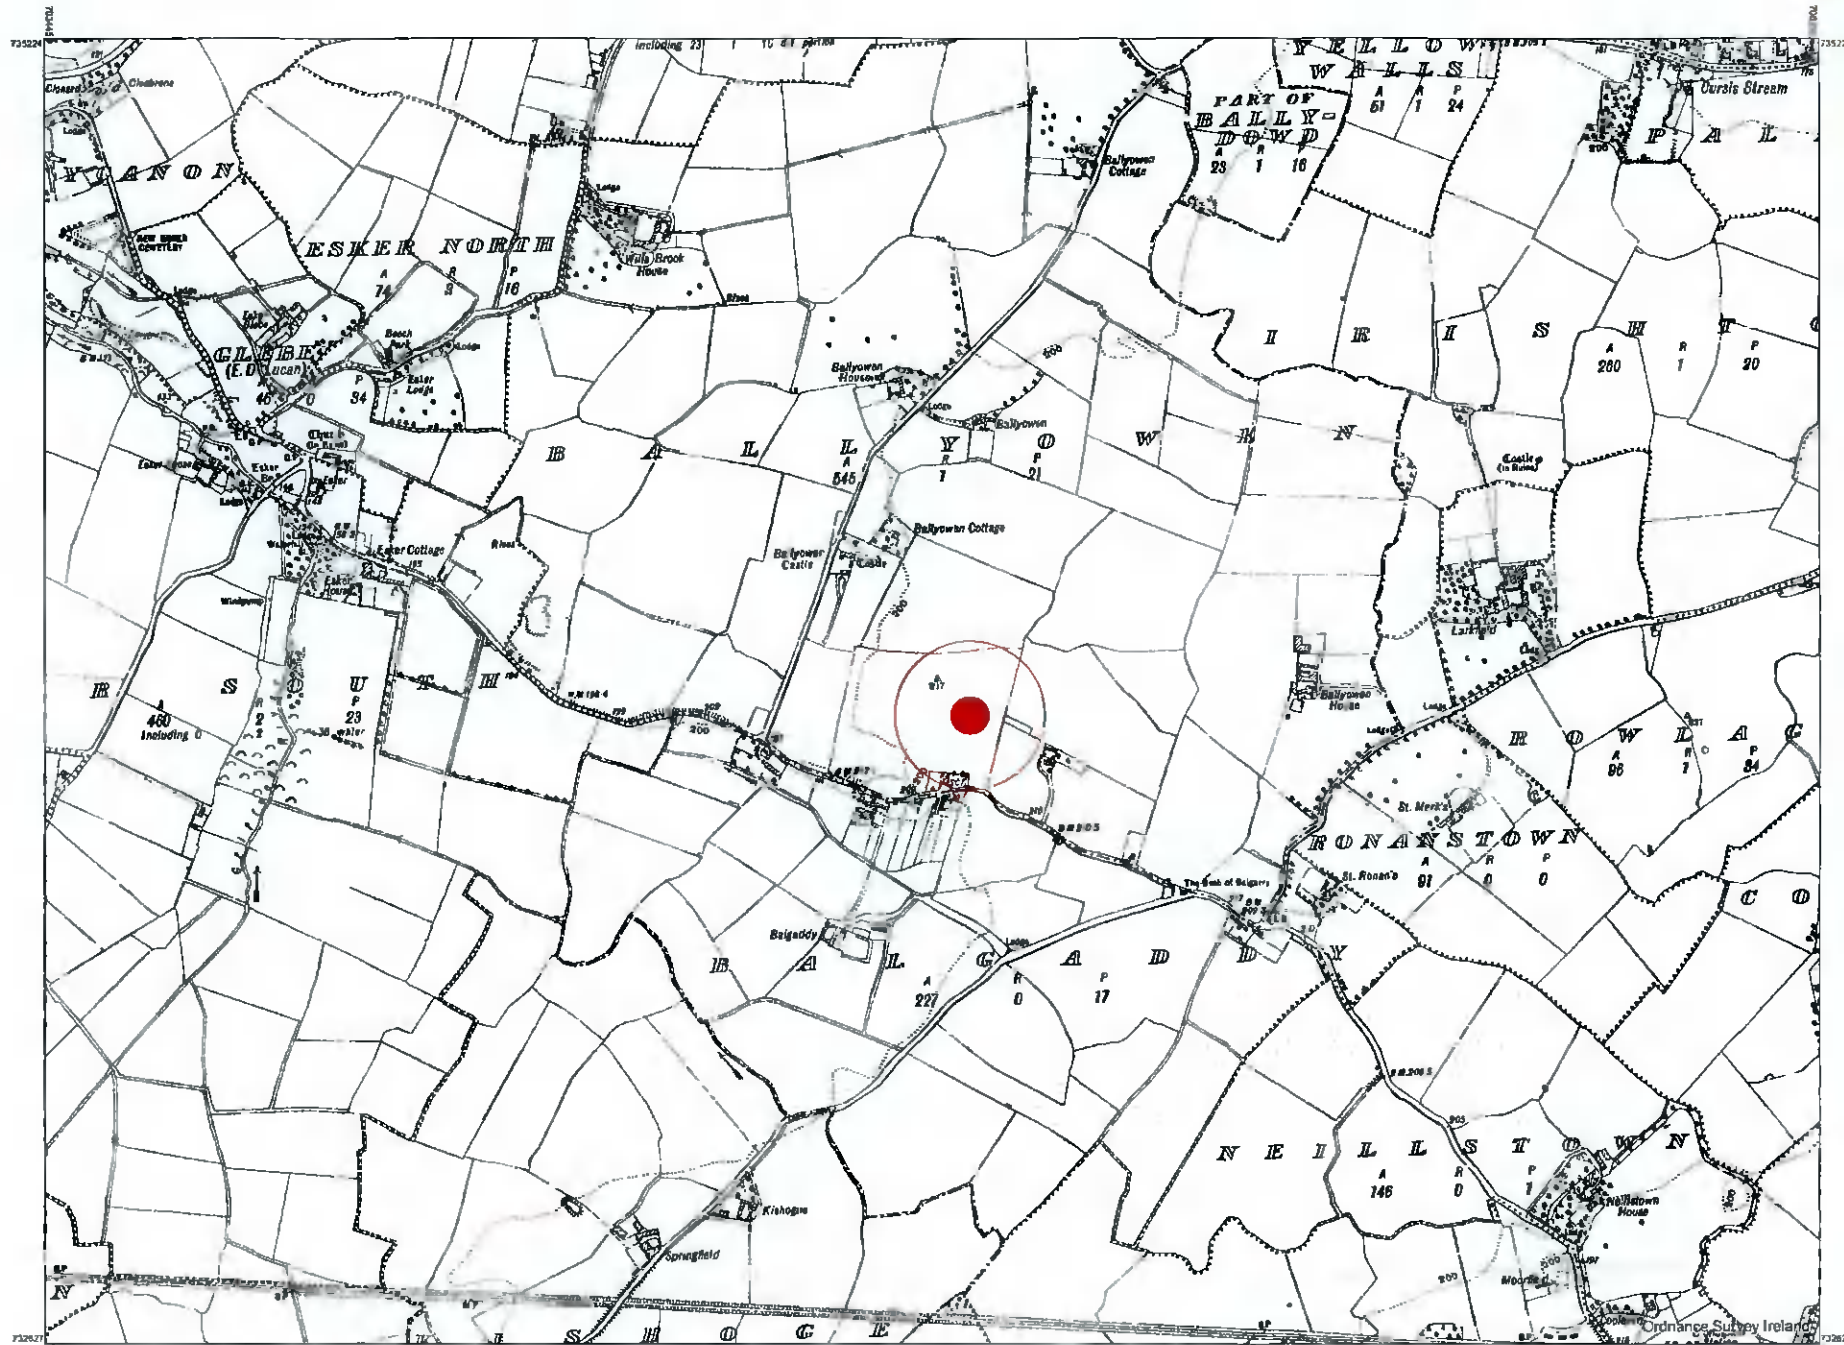

Site Location Map

OUTPUT SCALE: 1 10,560

CENTRE COORDINATES:
ITM 705198,733926

PUBLISHED: 23/11/2021
ORDER NO.: 50235241_1

MAP SERIES: 6 Inch Raster
MAP SHEETS: DN017 KE011

COMPILED AND PUBLISHED BY:
Ordnance Survey Ireland,
Phoenix Park,
Dublin 8,
Ireland.

Unauthorised reproduction infringes Ordnance Survey Ireland and Government of Ireland copyright.

All rights reserved
No part of this publication may be copied, reproduced or transmitted in any form or by any means without the prior written permission of the copyright owners.

The representation on this map of a road track or footpath is not evidence of the existence of a right of way.

Ordnance Survey maps never show legal property boundaries, nor do they show ownership of physical features.

©Suirbhéireacht Ordánas Éireann 2021
©Ordnance Survey Ireland 2021

www.osi.ie/copyright

LEGEND:
<http://www.osi.ie>, search 'Large Scale Legend'

NOTES

SITE LOCATION INDICATED IN RED

REV	DATE	BY	NOTES

THESE DRAWINGS ARE FOR PLANNING PURPOSES ONLY.

Co. Dublin mjgeographic@outlook.com
+353 089 233 5215

PLANNING

JOB	DATE
1 ABBEYDALE PARK LUCAN, CO. DUBLIN K78 XC59	FEBRUARY 2022
CLIENT	DRN
JUDE FARRELLY	SOC
DRAWING TITLE	SCALE
OSI MAP (RECORD PLACE MAP) / SITE LOCATION MAP	NTS
CHECKED	SOC
JOB NUMBER	DRAWING NUMBER
CS_2021	3.1 001
REVISION	

OSI MAP (RECORD PLACE MAP) / SITE LOCATION MAP
SCALE: NTS