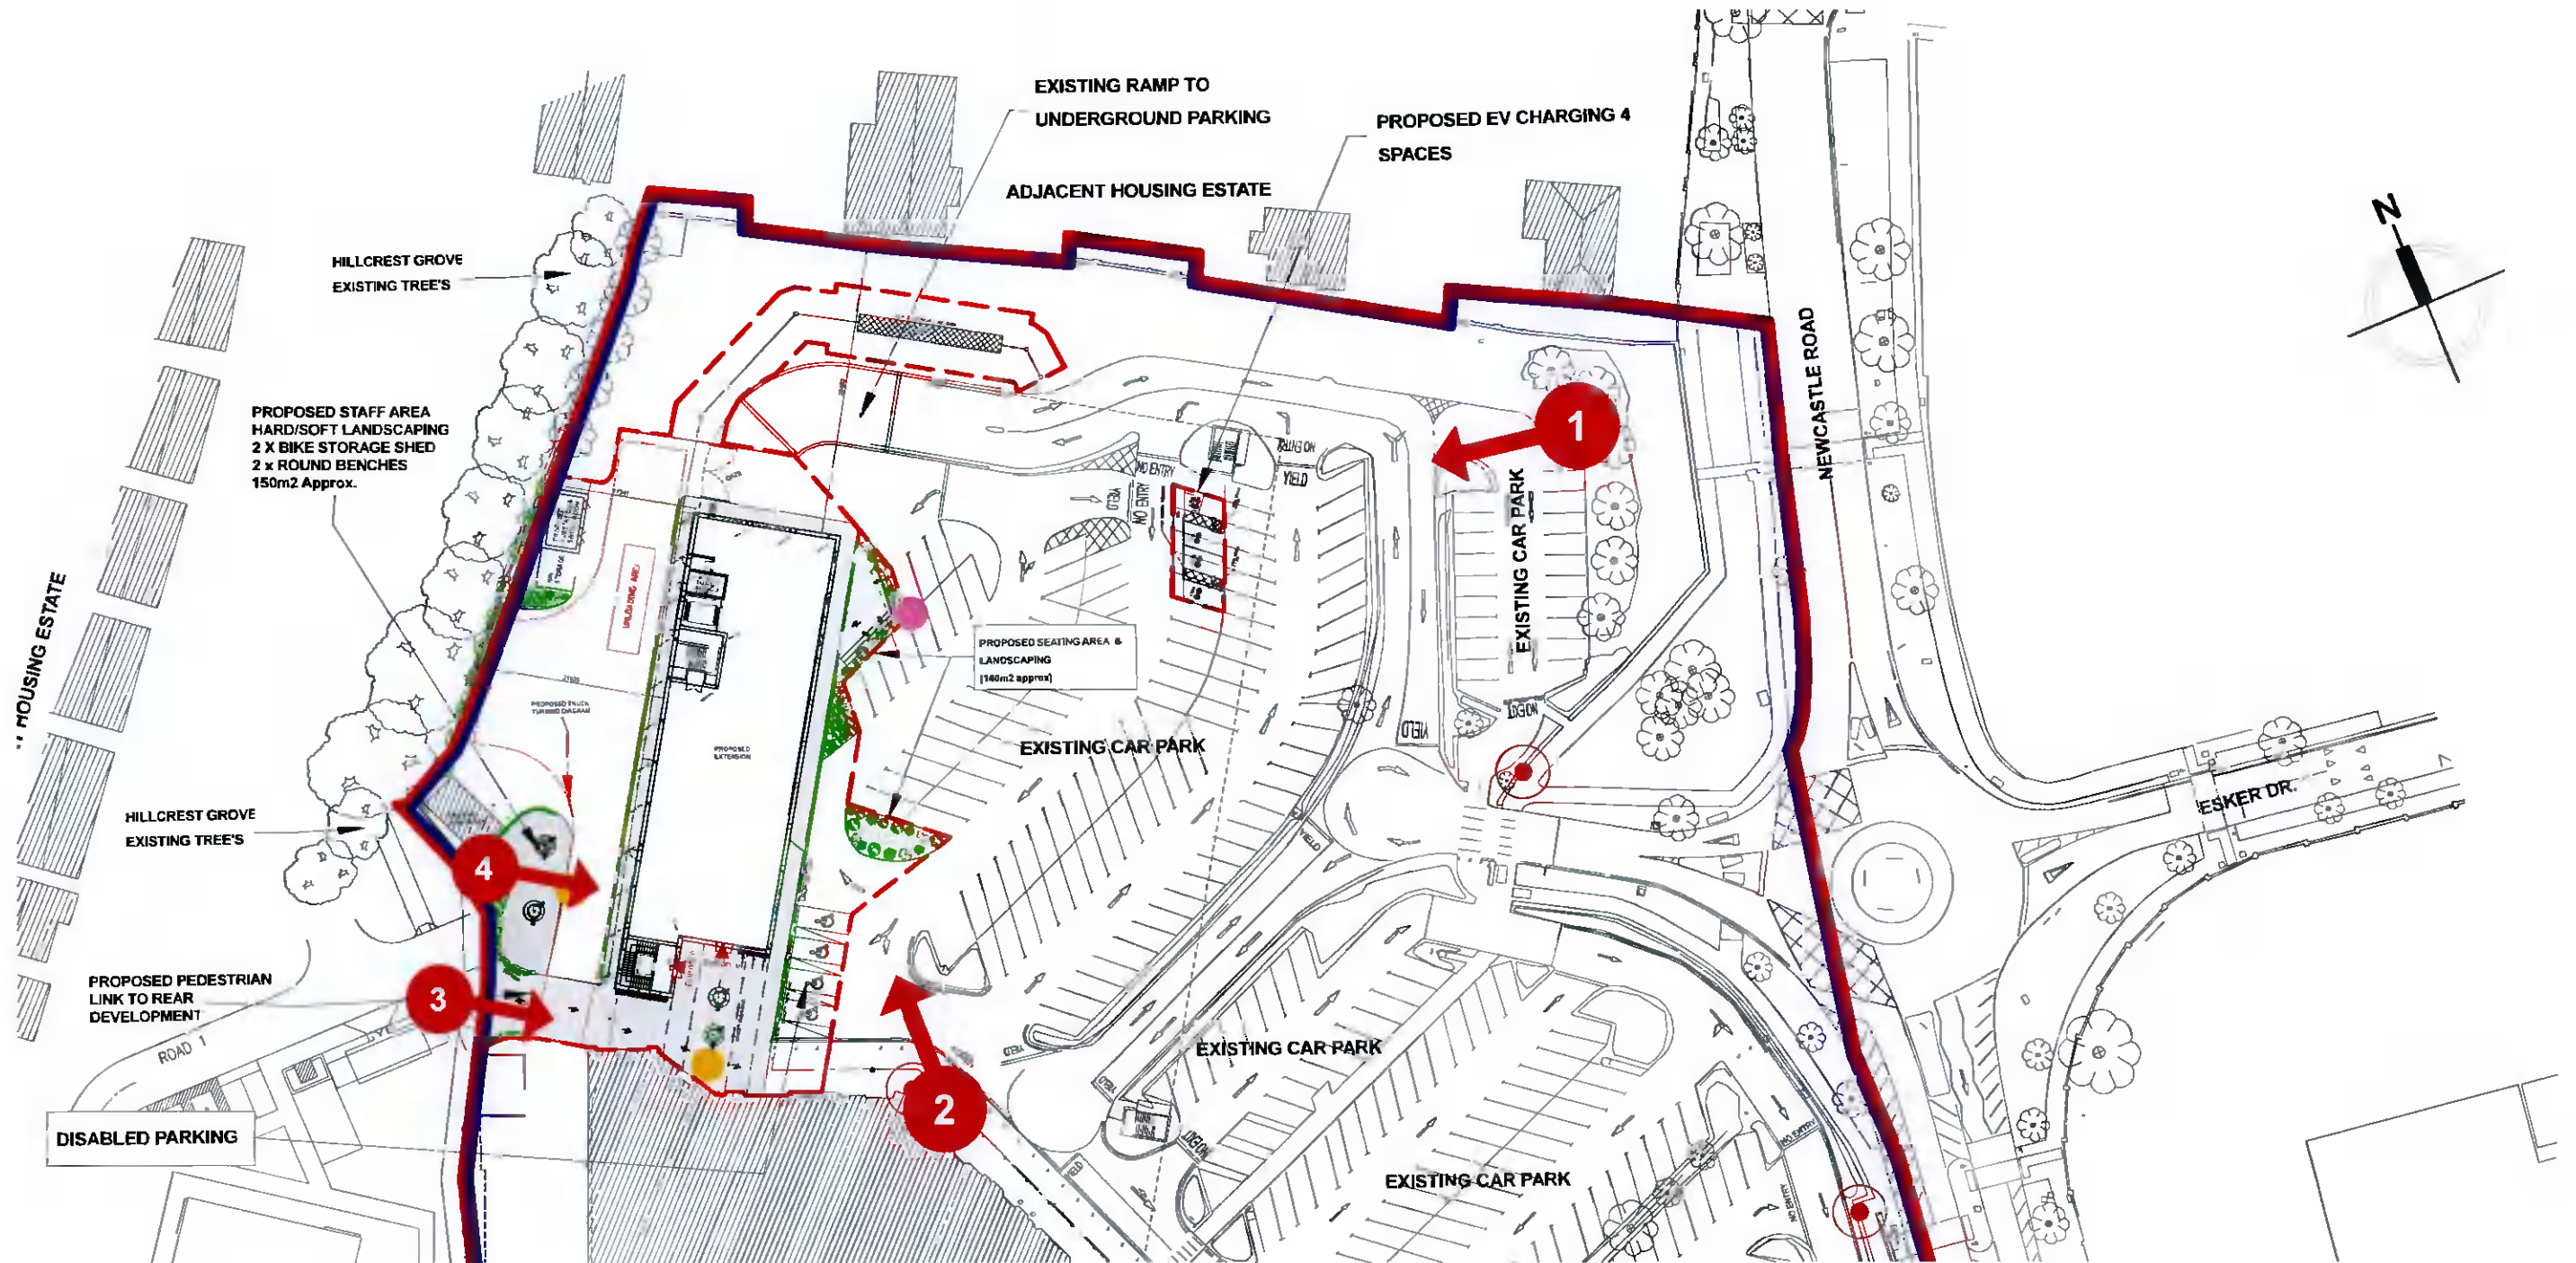

neat
design

JENNINGS DESIGNSTUDIO
Architect

**savills** | investment
management
Client

Lucan Shopping Centre

3D VIEWS

January 2022

3D VIEWS LOCATION POINTS

Please refer to architects drawings for detailed site plan.
Plan shown for reference only.

Savills
Investment
management
Client

VIEW 4 Eye Level CGI View (rear staff seating area)

LUCAN SHOPPING CENTRE

www.robdesign.ie

rob
design
3D visualisation

JENNINGS DESIGNSTUDIO
Architect

SAVILLS
Investment
management
Client