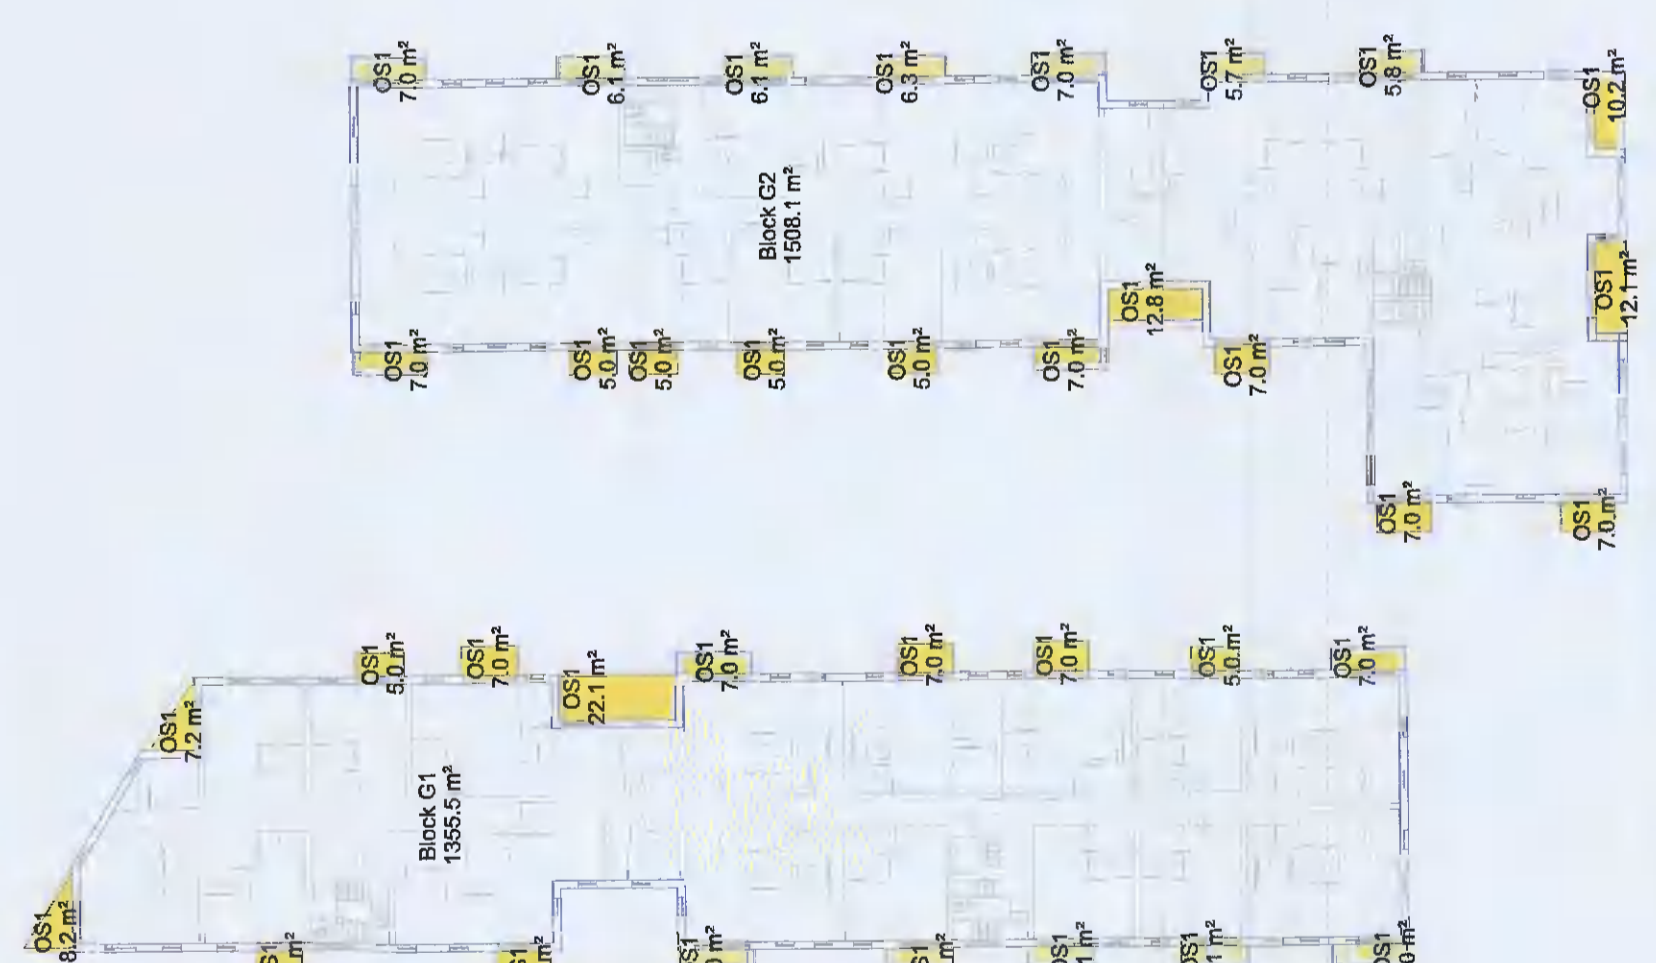

LEVEL 01 OPEN SPACE
1 : 500