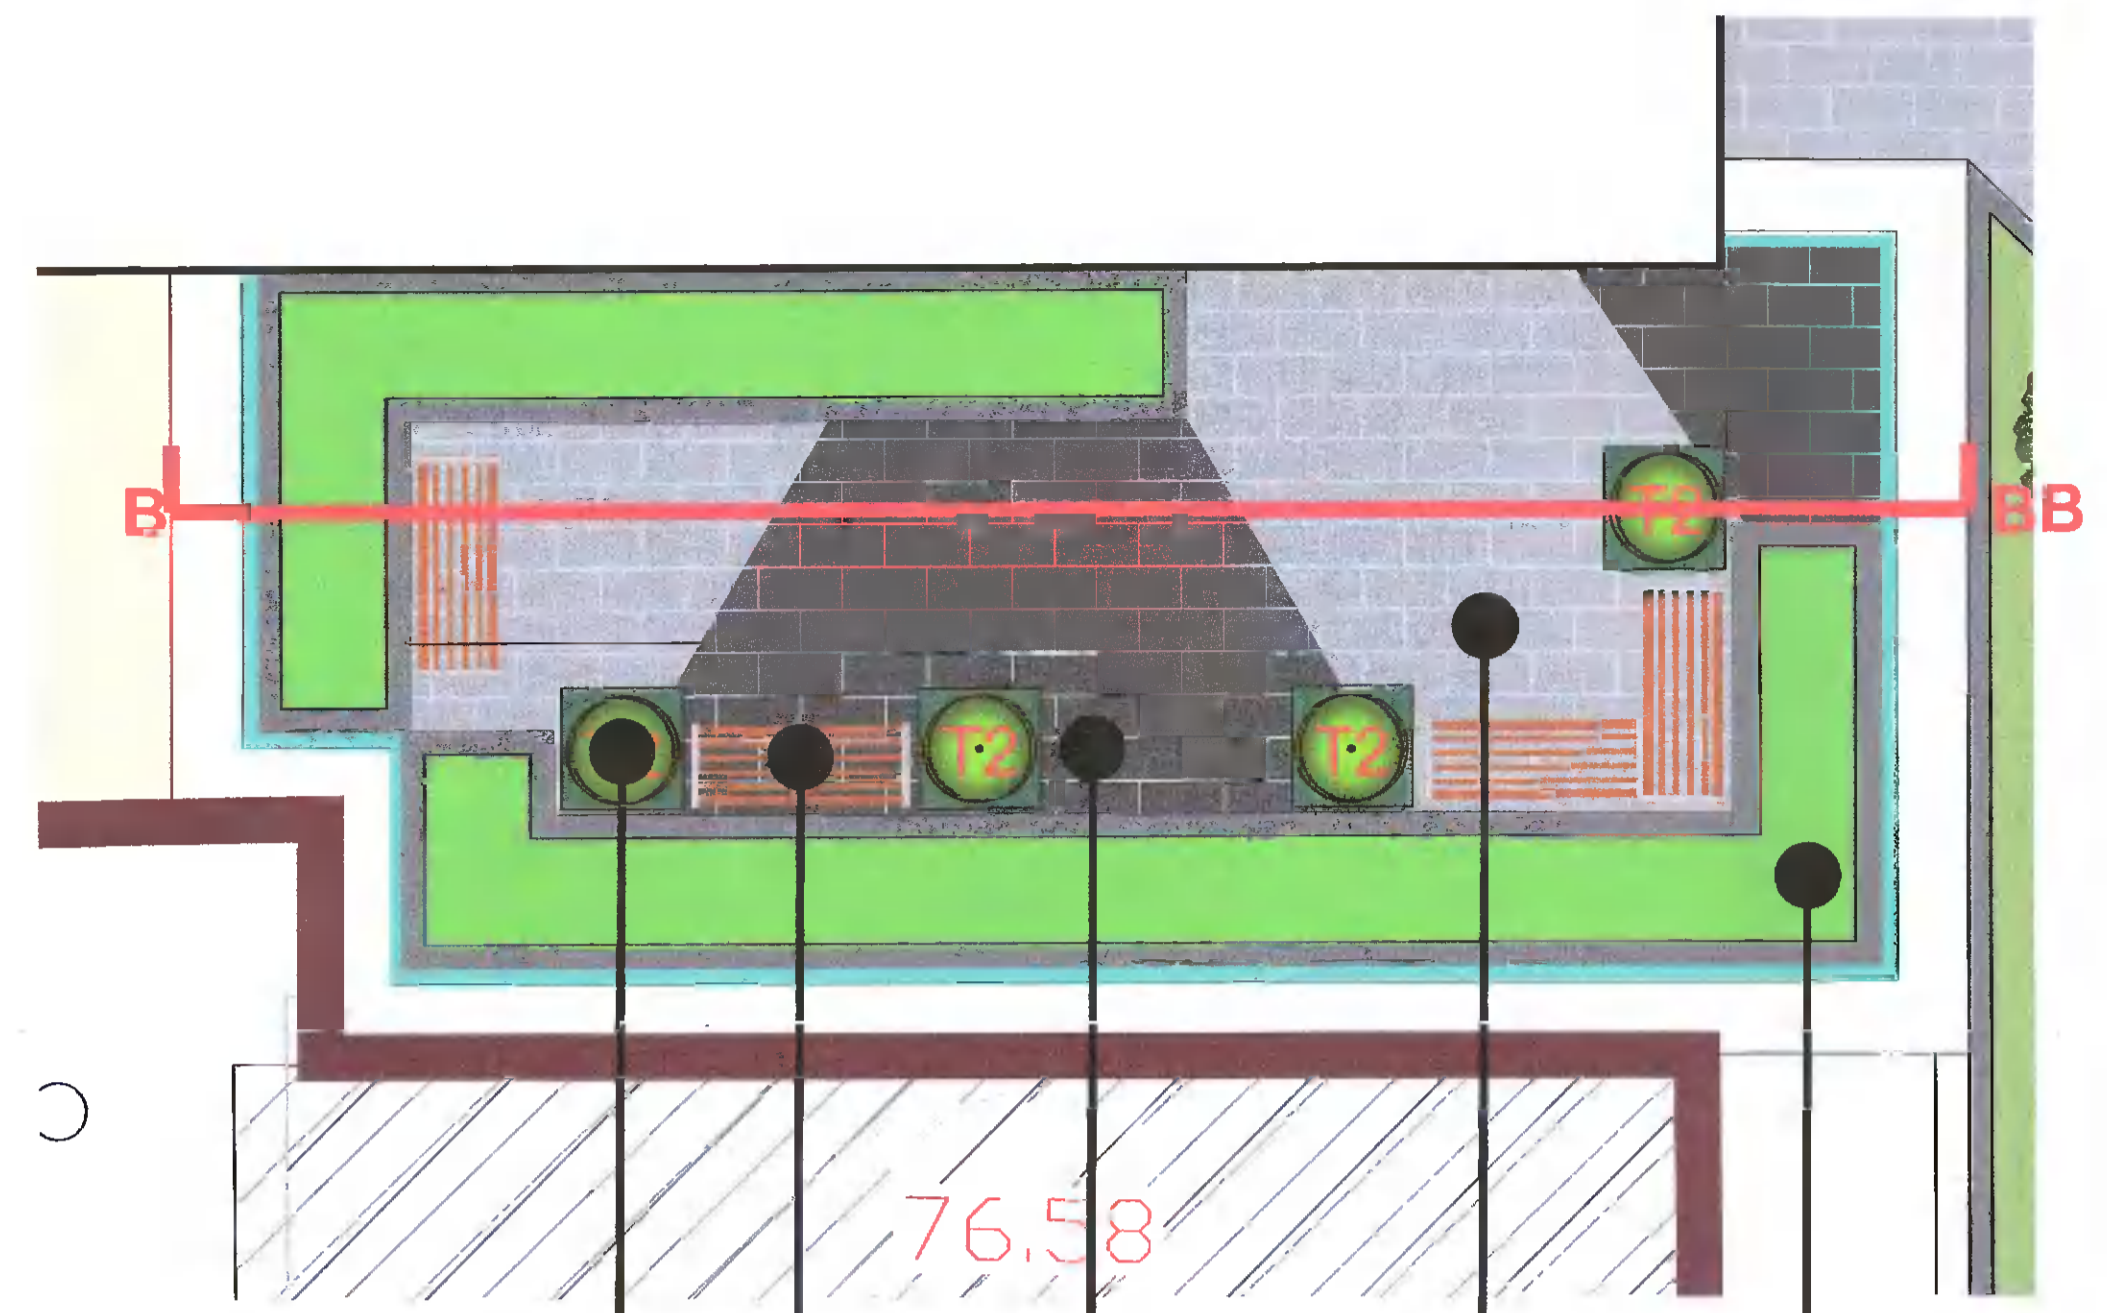

Landscape Plan Scale NTS

Landscape Plan Scale 1:50

Landscape Plan Scale 1:50

Planters in Pots
 Proposed Seating
 Charcoal Paving
 Silver Paving
 Decorative planting for raised Planters

Section B - BB Scale 1:50

	Project Title: Finches	Dwg. No.: 3 (A1)
	Client: Finches Development	Scale: As shown @ A1
	Drawing Title: Terraces	Date: 12.10.2021
	Job No.: 1660	Drawing By: JH
		Checked By: RMD
	Ronan MacDiarmada + Associates Ltd. Landscape Architects and Consultants. 5 Tootenhill, Rathcoole, Co. Dublin tel: +353 1 412 4476 mob: 086 26 25 438 fax: +353 1 401 3748 e-mail: ronan@rmda.ie	
	This Drawing is Copyright	