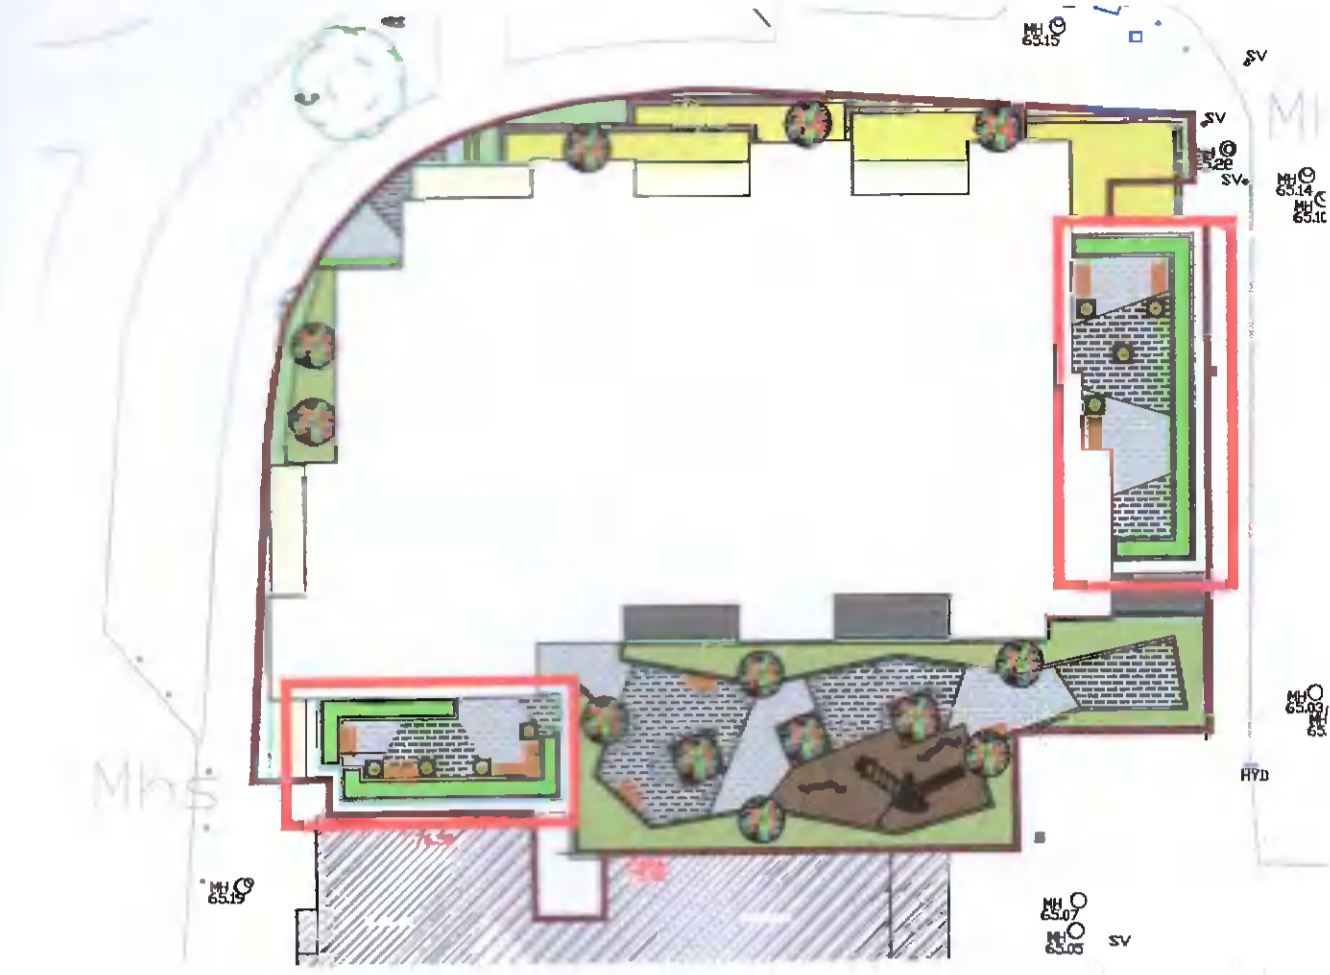

Landscape Plan Scale NTS

Landscape Plan Scale 1:50

Landscape Plan Scale 1:50

Planters in Pots
 Proposed Seating
 Charcoal Paving
 Silver Paving
 Decorative planting for raised Planters

Section B - BB Scale 1:50

	Project Title: Finches	Dwg. No.: 3 (A1)
	Client: Finches Development	Scale: As shown @ A1
	Drawing Title: Terraces	Date: 12.10.2021
	Job No.: 1660	Drawing By: JH
		Checked By: RMD
	Ronan MacDiarmada + Associates Ltd. Landscape Architects and Consultants. 5 Tootenhill, Rathcoole, Co. Dublin tel: +353 1 412 4476 mob: 086 26 25 438 fax: +353 1 401 3748 e-mail: ronan@rmda.ie	
	This Drawing is Copyright	