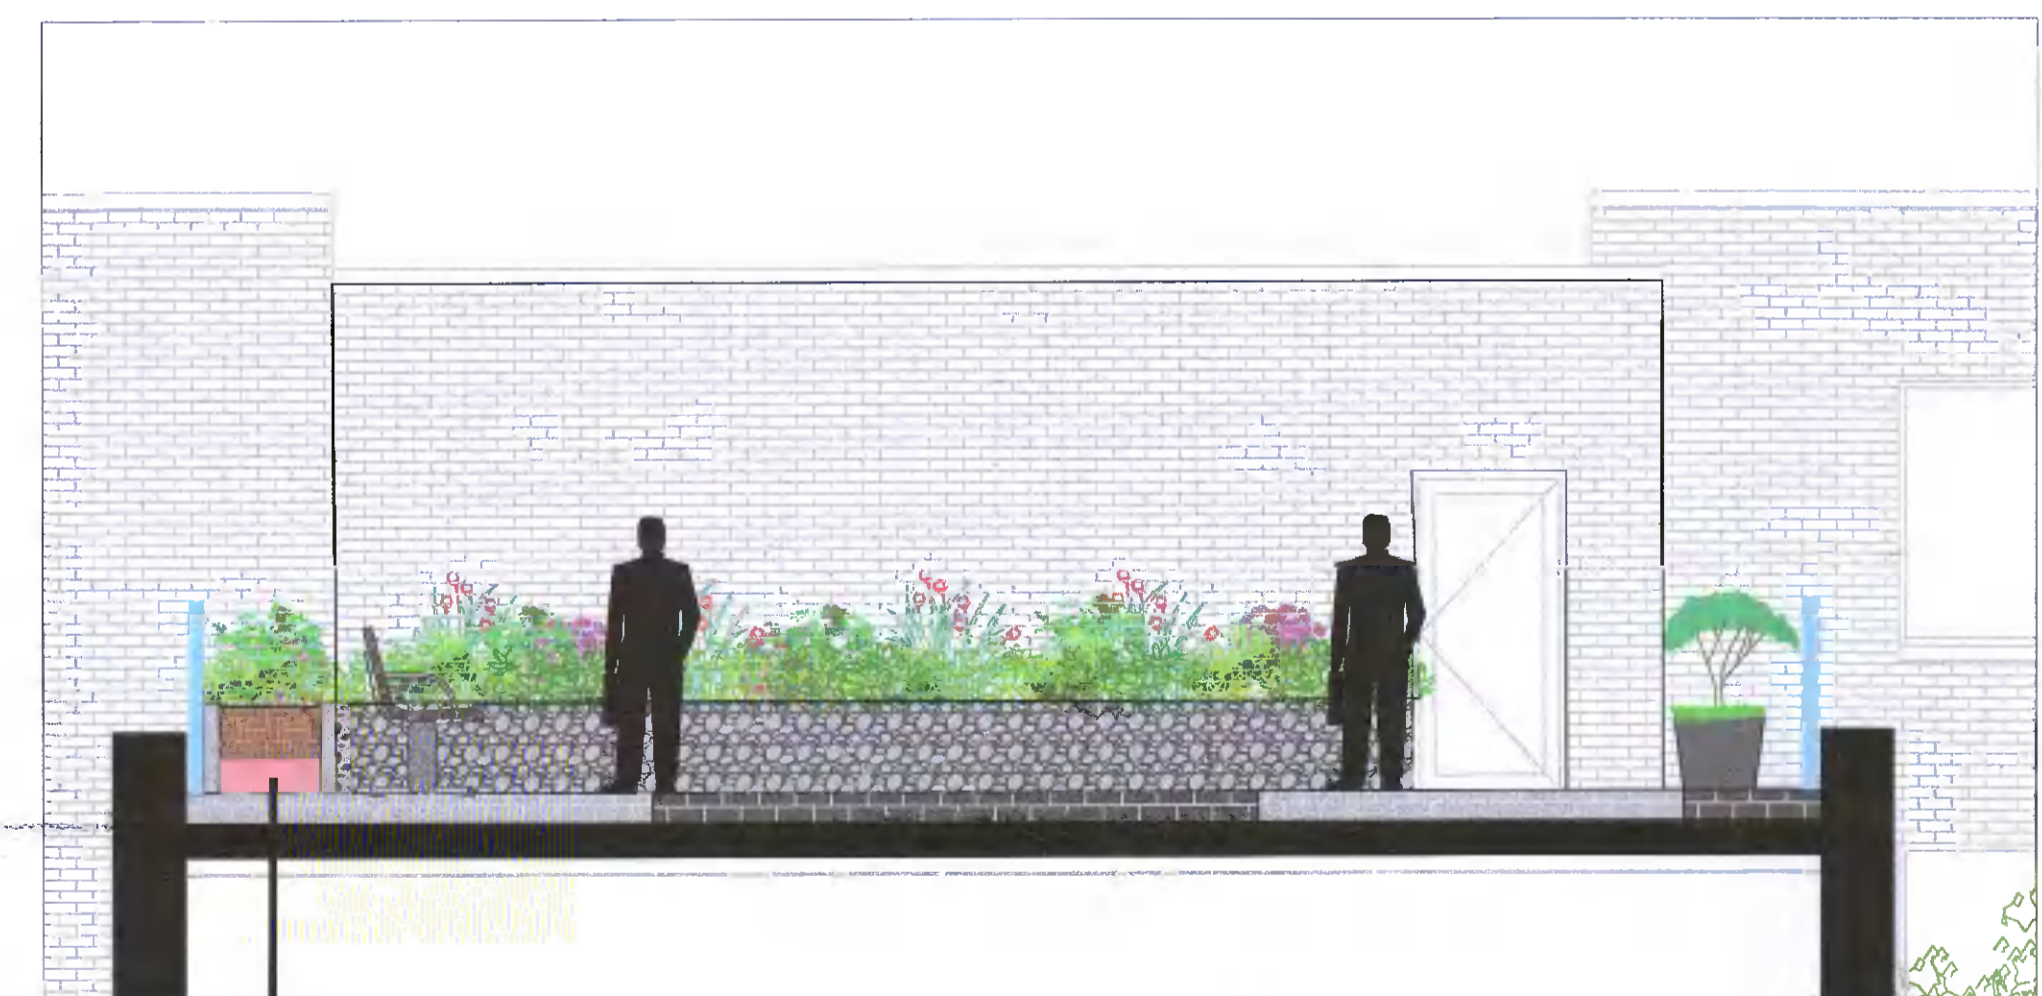

Landscape Plan Scale NTS

Landscape Plan Scale 1:50

Landscape Plan Scale 1:50

Planters in Pots
 Proposed Seating
 Charcoal Paving
 Silver Paving
 Decorative planting for raised Planters

Section B - BB Scale 1:50

Build up to Engineer Spec

- Legend**
- Softscape TREATMENTS:**
- Proposed Tree Planting
 - Planters in Pots
 - Medium Level Shrubs
 - Low Level Shrubs
 - Decorative Planting for raised planters
 - Pollinator friendly Planting
- Legend**
- Hardscape TREATMENTS:**
- Silver Paving
 - Charcoal Paving
 - Raised Planters
 - Bark Mulch
 - Proposed Locations for Seats
 - Balcony
 - Balcony Glass
 - Play Equipment
 - Balance Steps