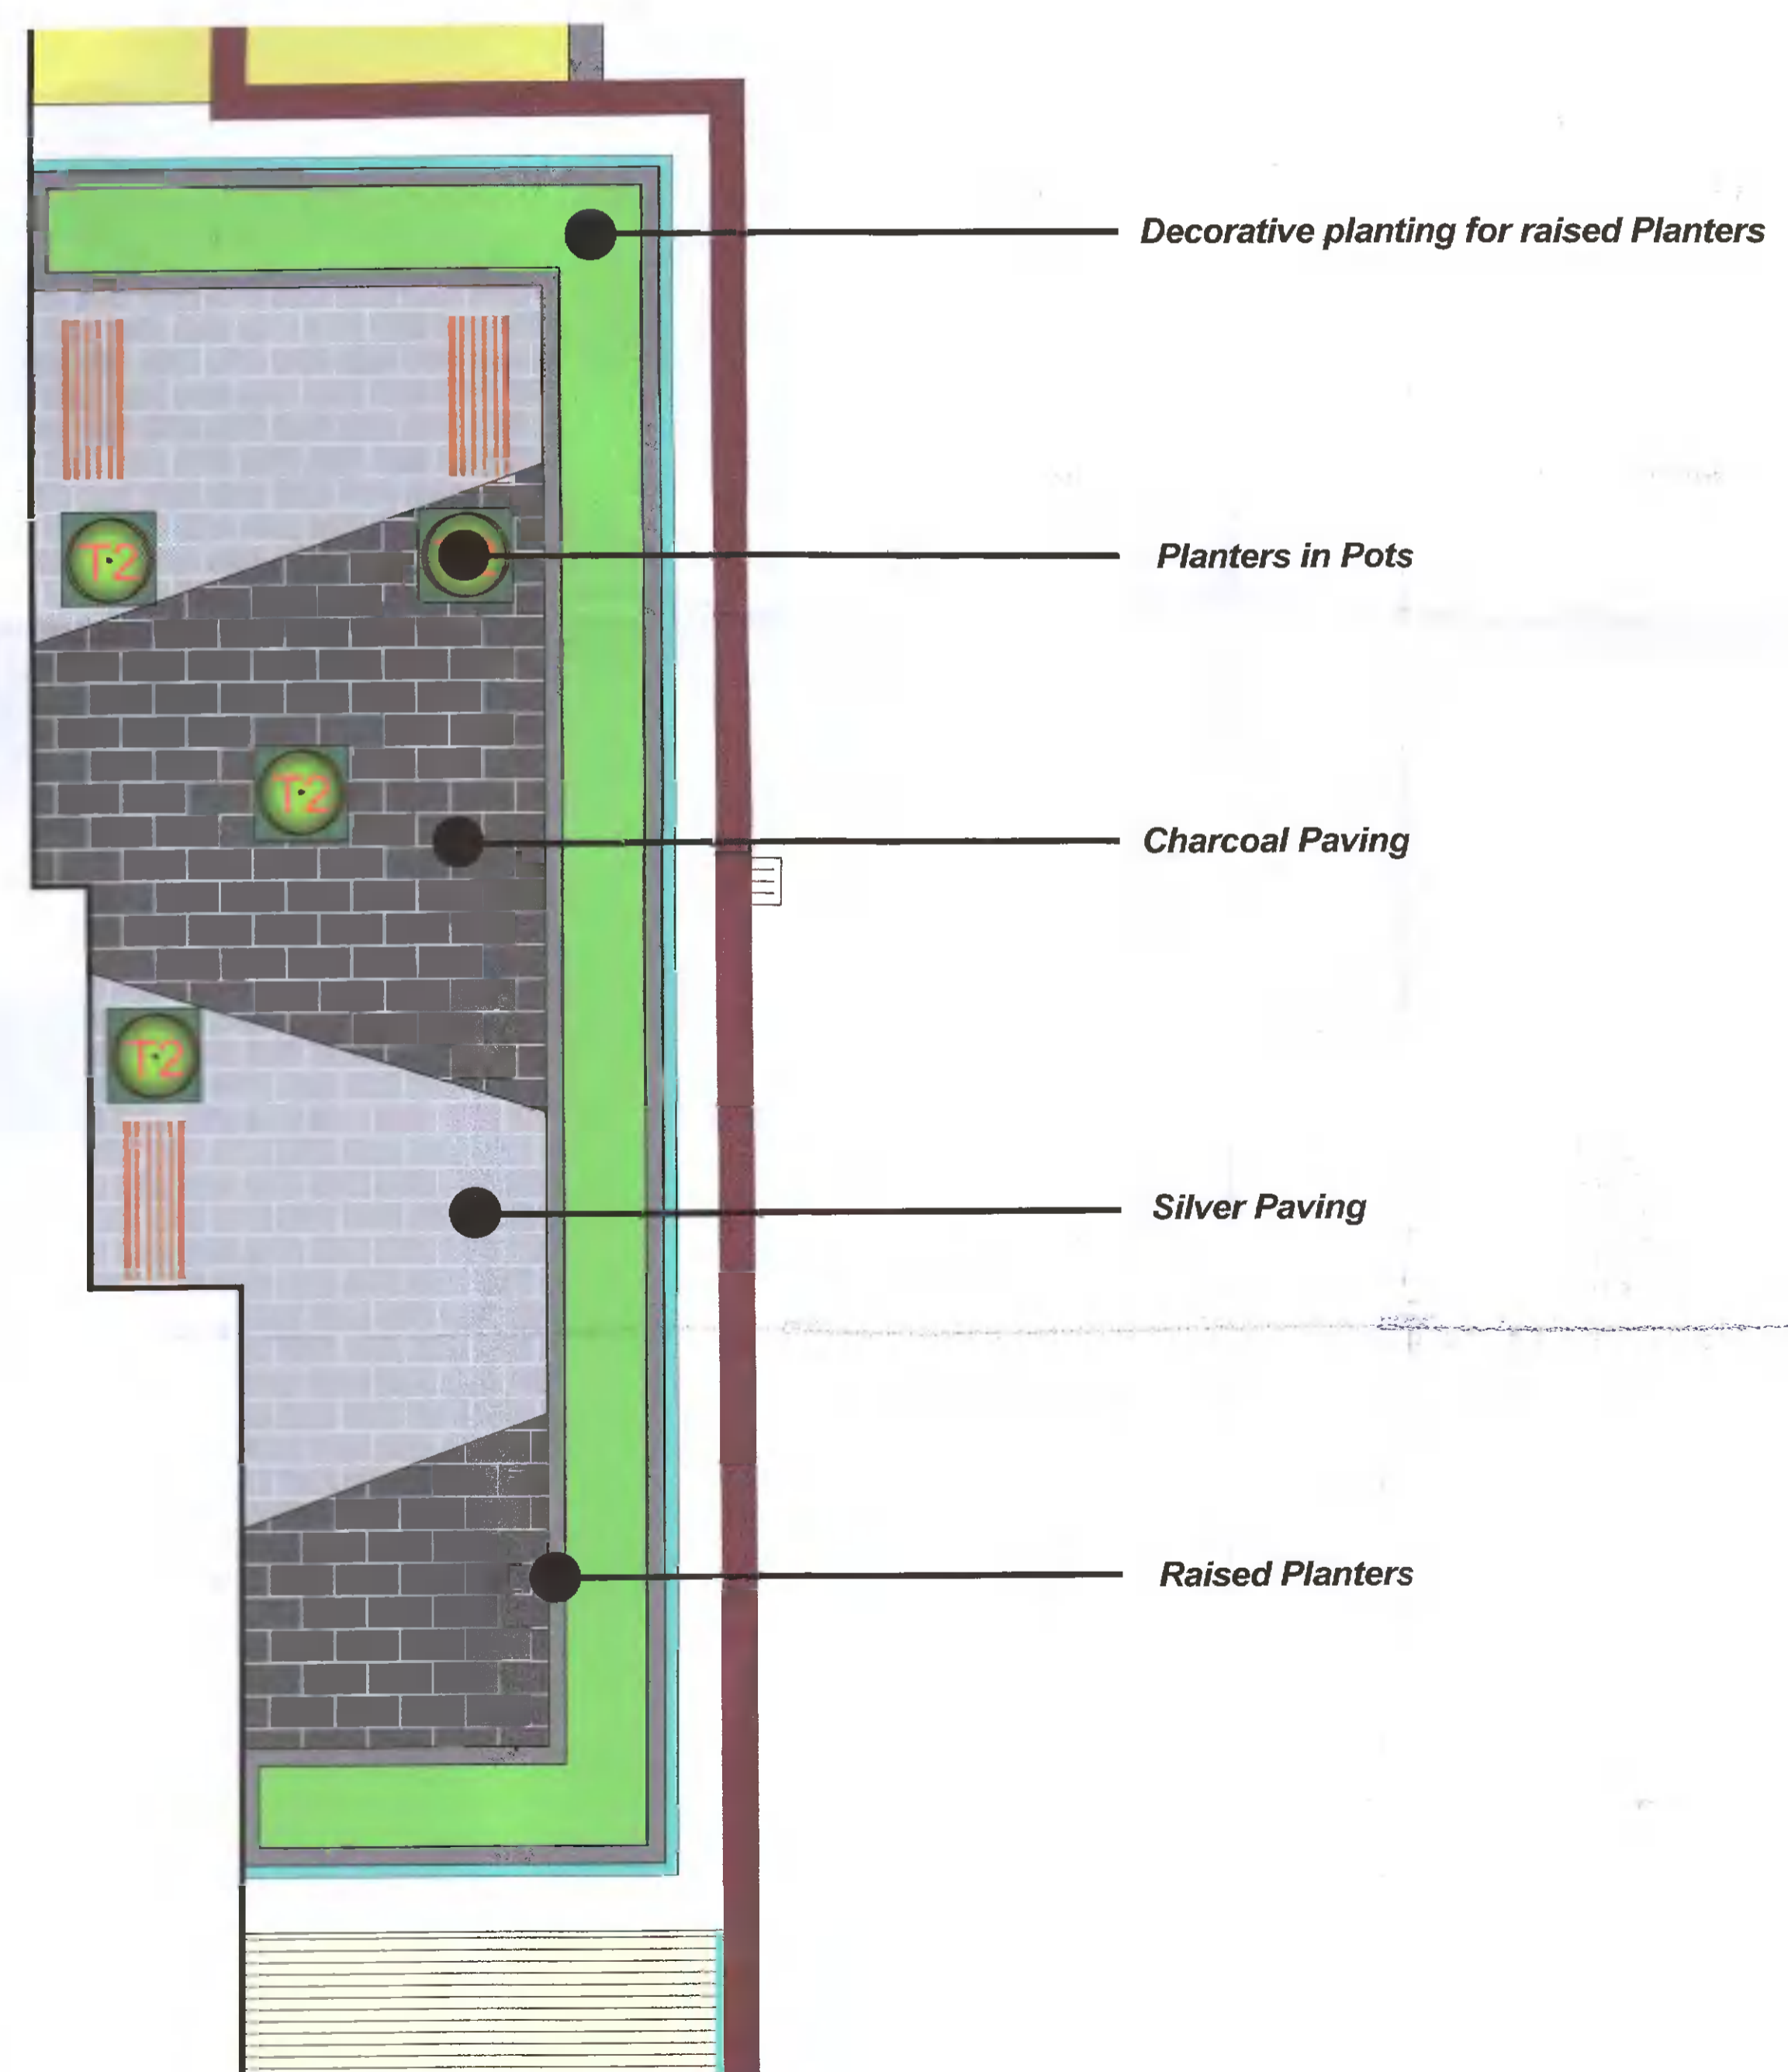

Landscape Plan Scale NTS

Landscape Plan Scale 1:50

Landscape Plan Scale 1:50

Planters in Pots
 Proposed Seating
 Charcoal Paving
 Silver Paving
 Decorative planting for raised Planters

Section B - BB Scale 1:50

Build up to Engineer Spec

- Legend**
- Softscape TREATMENTS:**
- Proposed Tree Planting
 - Planters in Pots
 - Medium Level Shrubs
 - Low Level Shrubs
 - Decorative Planting for raised planters
 - Pollinator friendly Planting
- Legend**
- Hardscape TREATMENTS:**
- Silver Paving
 - Charcoal Paving
 - Raised Planters
 - Bark Mulch
 - Proposed Locations for Seats
 - Balcony
 - Balcony Glass
 - Play Equipment
 - Balance Steps

	Project Title: Finches	Dwg. No.: 3 (A1)
	Client: Finches Development	Scale: As shown @ A1
	Drawing Title: Terraces	Date: 12.10.2021
	Job No.: 1660	Drawing By: JH
		Checked By: RMD
	Ronan MacDiarmada + Associates Ltd. Landscape Architects and Consultants. 5 Tootenhill, Rathcoole, Co. Dublin tel: +353 1 412 4476 mob: 086 26 25 438 fax: +353 1 401 3748 e-mail: ronan@rmda.ie	
	This Drawing is Copyright	