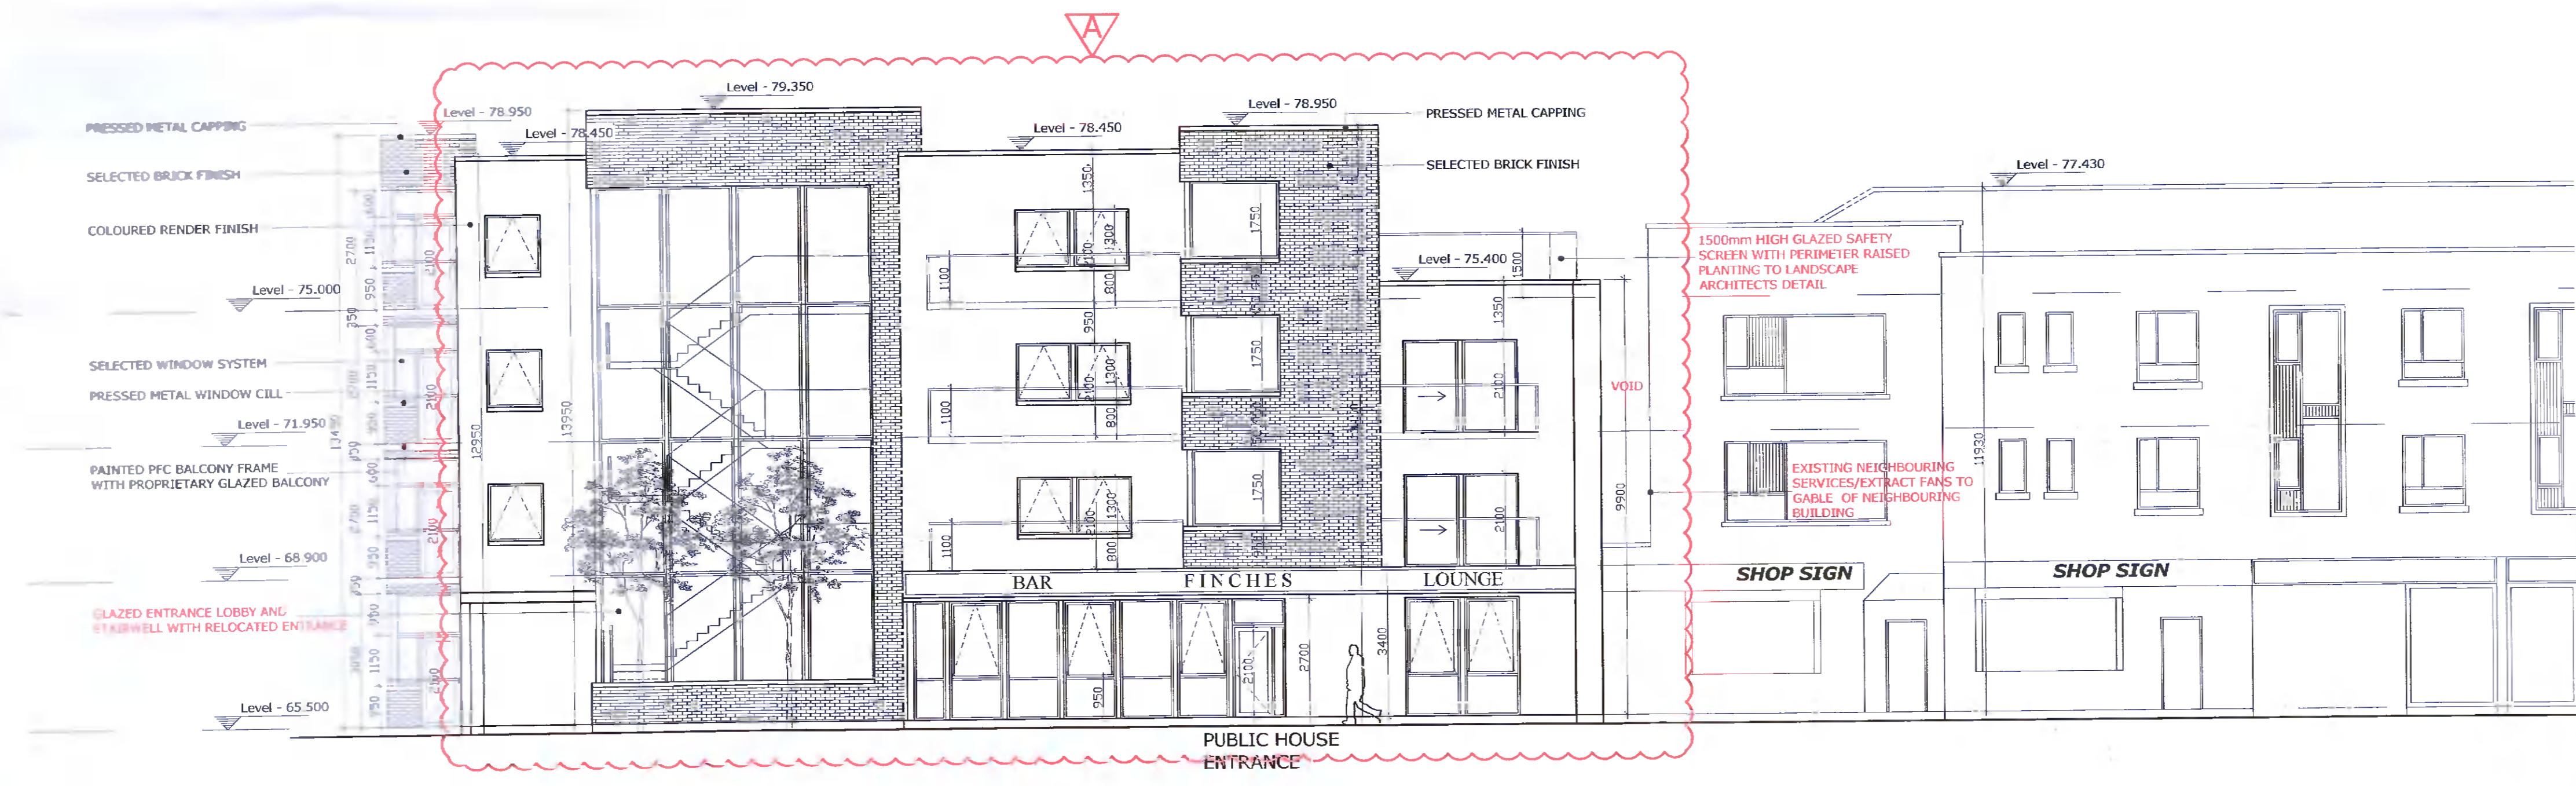

North Facing Elevation  
Scale 1:100

REV	DATE	DESCRIPTION
A	DEC 2021	CORNER ENTRANCE UPDATED IN RESPONSE TO RFI ITEMS

West Facing Elevation  
Scale 1:200

**John O'Neill & Associates**  
Architects & Interior Designers Ltd.  
1 Irishtown Road Dublin 4. Phone 01 667 8100.  
email info@jona.ie www.jona.ie

Note: All dimensions are to be verified on site. Do not scale from drawings. Any discrepancies are to be referred to the architect before proceeding.

**PLANNING - RFI**

Project Title:  
**The Finches Development**  
Client:  
**Old Nangor Road Ltd.**  
Drawing Title:  
**North & West Facing Elevations**

Scale: <b>A1-1:200</b> <b>A3-1:400</b>	Date: <b>March 2021</b> Checked By:
Project No: <b>9816_03</b>	Drwg No: <b>2207</b>
Revision: <b>A</b>	