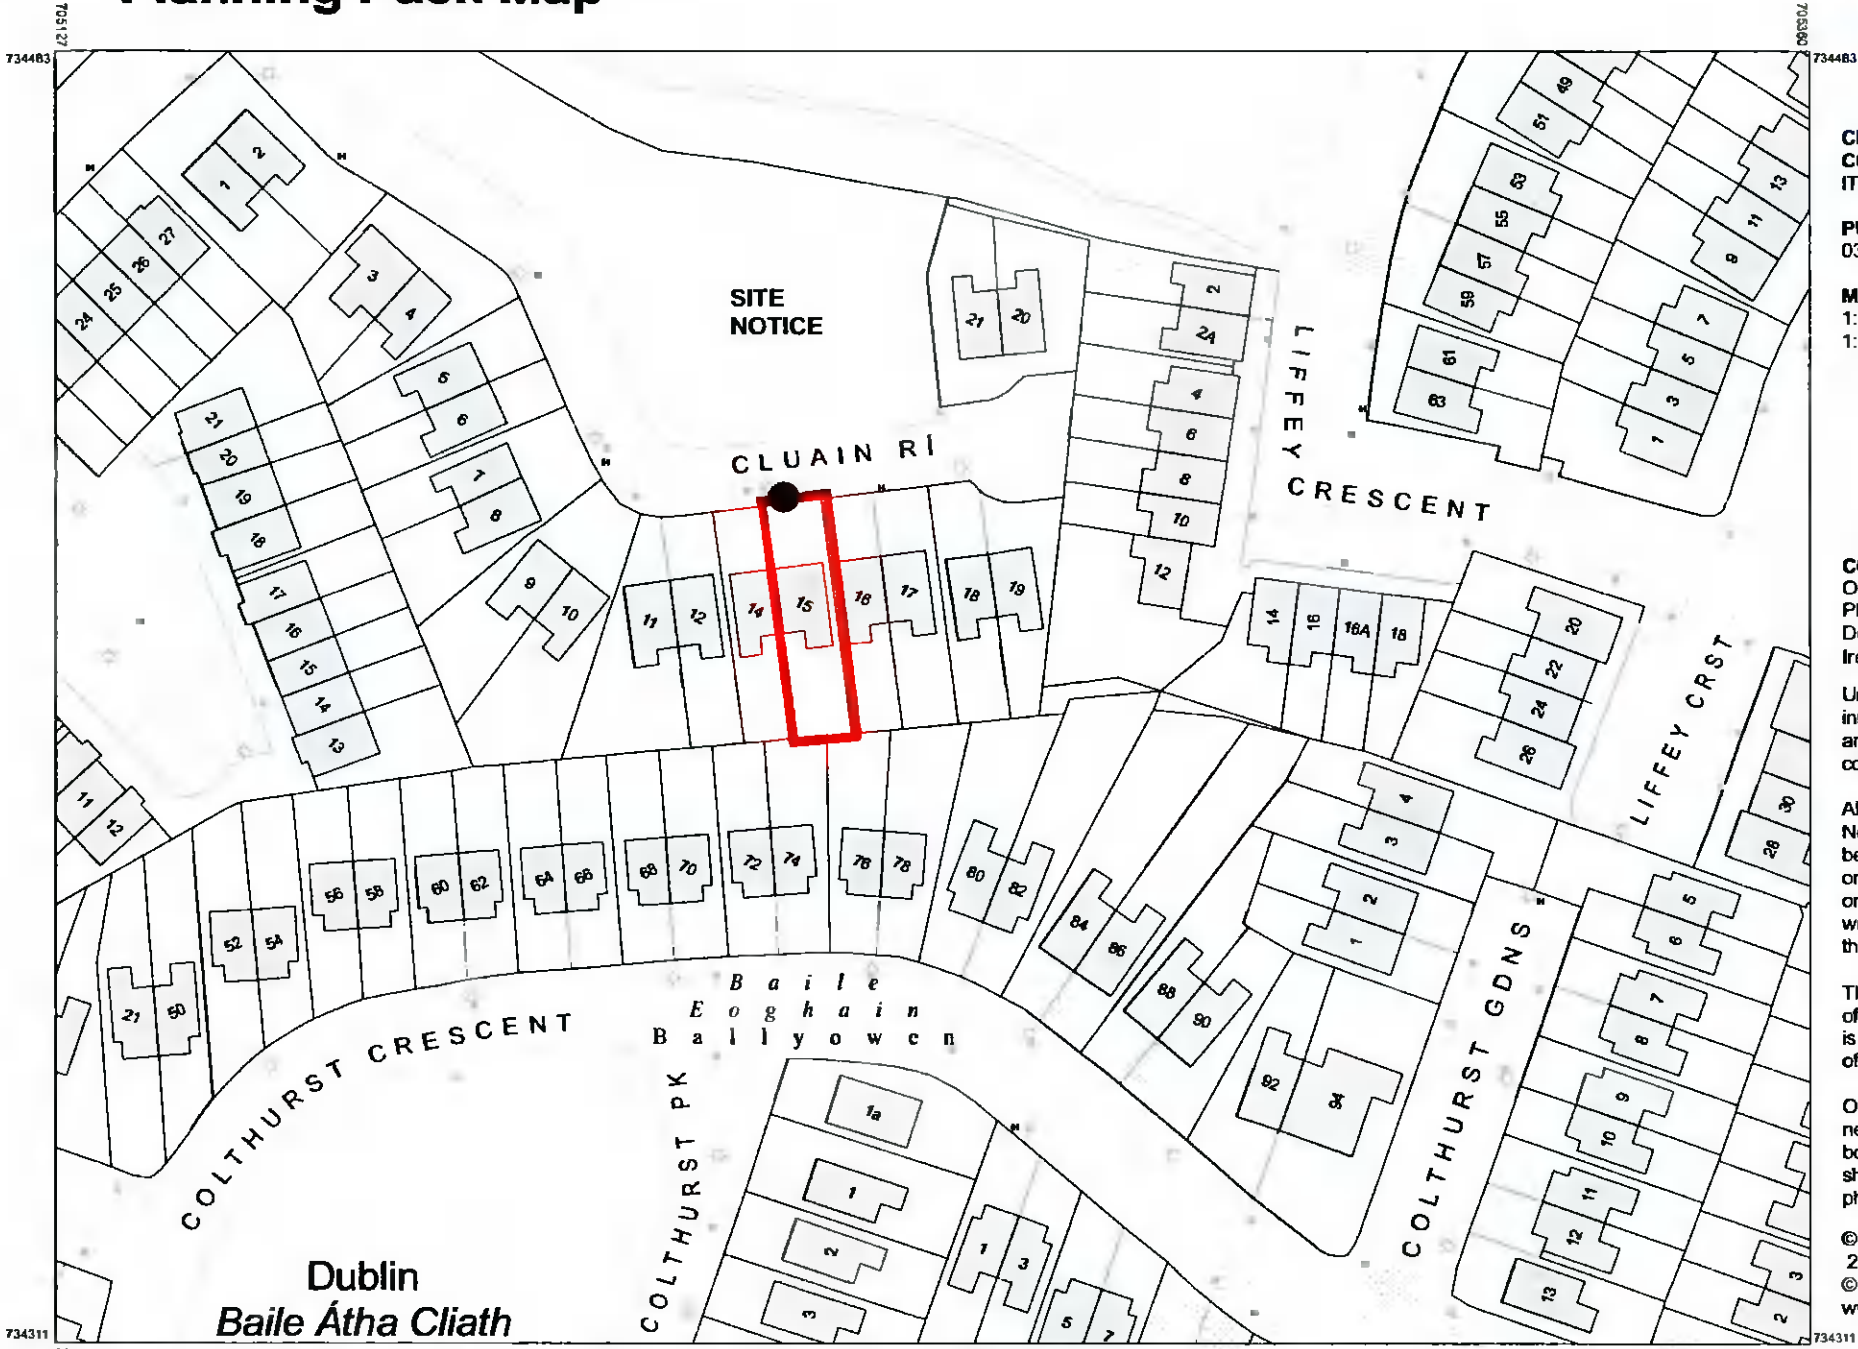

Planning Pack Map

CENTRE COORDINATES:
ITM 705244,734397

PUBLISHED: 03/12/2021
ORDER NO.: 50237480_1

MAP SERIES: 1:1,000
MAP SHEETS: 3261-02, 3261-07

COMPILED AND PUBLISHED BY:
Ordnance Survey Ireland,
Phoenix Park,
Dublin 8,
Ireland.

The representation on this map
of a road, track or footpath
is not evidence of the existence
of a right of way.

Ordnance Survey maps
never show legal property
boundaries, nor do they
show ownership of
physical features.

© Suirbhéireacht Ordanáis Éireann
2021
© Ordnance Survey Ireland, 2021
www.osi.ie/copyright

LEGEND:
<http://www.osi.ie>;
search 'Large Scale Legend'

OUTPUT SCALE: 1:1,000

CAPTURE RESOLUTION:
The map objects are only accurate to the
resolution at which they were captured.
Output scale is not indicative of data capture scale.
Further information is available at
<http://www.osi.ie>, search 'Capture Resolution'