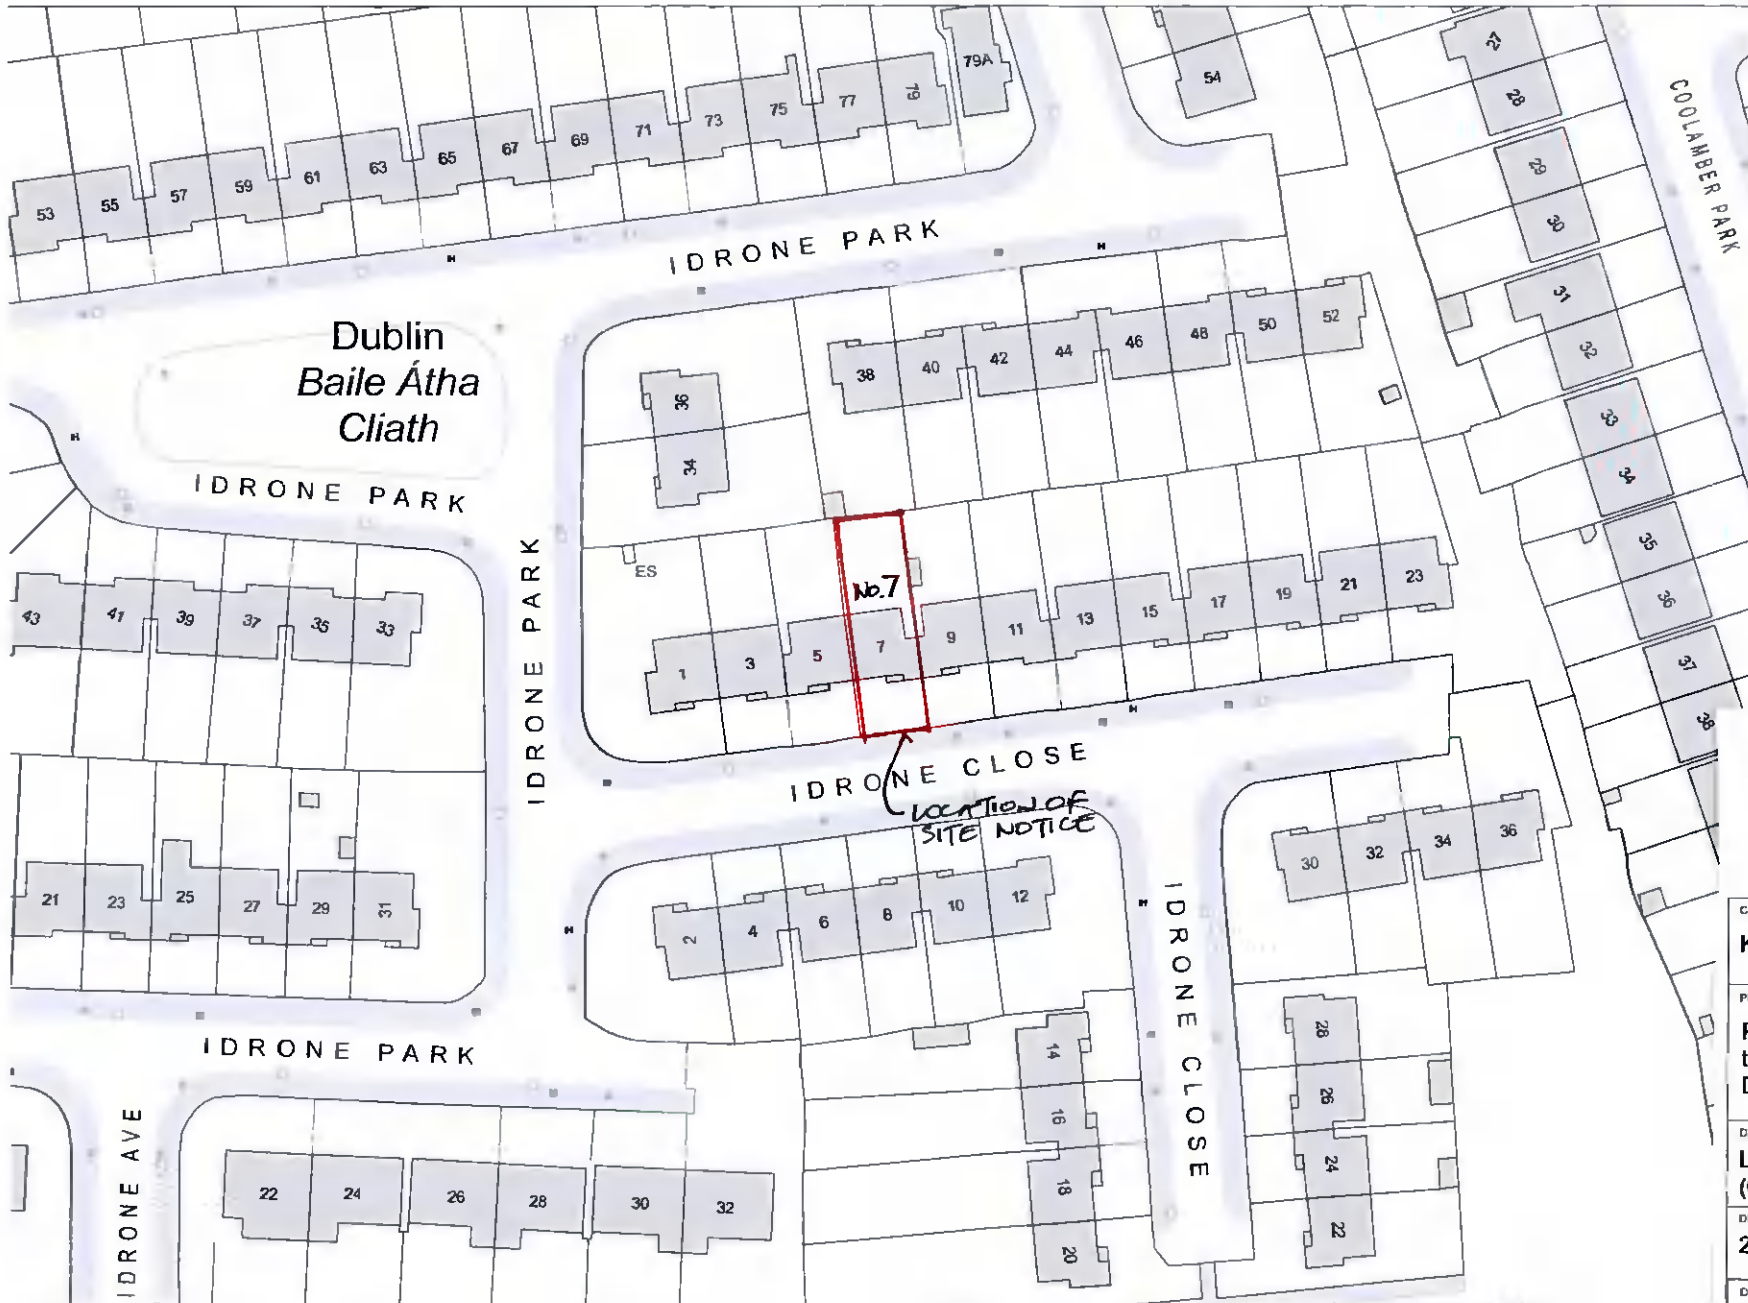

Planning Pack Map

712415
727568

CENTRE COORDINATES:
ITM 712299,727482

PUBLISHED: 25/11/2021
ORDER NO.: 50235681_1

MAP SERIES: 1:1,000
MAP SHEETS: 3391-11

COMPILED AND PUBLISHED BY:
Ordnance Survey Ireland,
Phoenix Park,
Dublin 8,
Ireland

Unauthorised reproduction
infringes Ordnance Survey Ireland
and Government of Ireland

CLIENT Karen and Paul McEvoy		
PROJECT Proposed Alterations and Extensions to 7 Idrone Close, Ballyroan, Dublin16, D16 W6T7		
DRAWING TITLE Location Map (O.S Map plot no. 3329-11)		
DRWG NO 21/PA/01	SCALE 1:1000@A4	DATE 17.11.21
DRAWING PREPARED BY Kathryn Potterton Architects		
120 Leinster Rd, Rathmines, Dublin 6 Ph. 01 4965950/087 2200838		

OUTPUT SCALE: 1:1,000

CAPTURE RESOLUTION:
The map objects are only accurate to the
resolution at which they were captured
Output scale is not indicative of data capture scale
Further information is available at:
[http://www.osi.ie/eng/Content/Resolution](#)