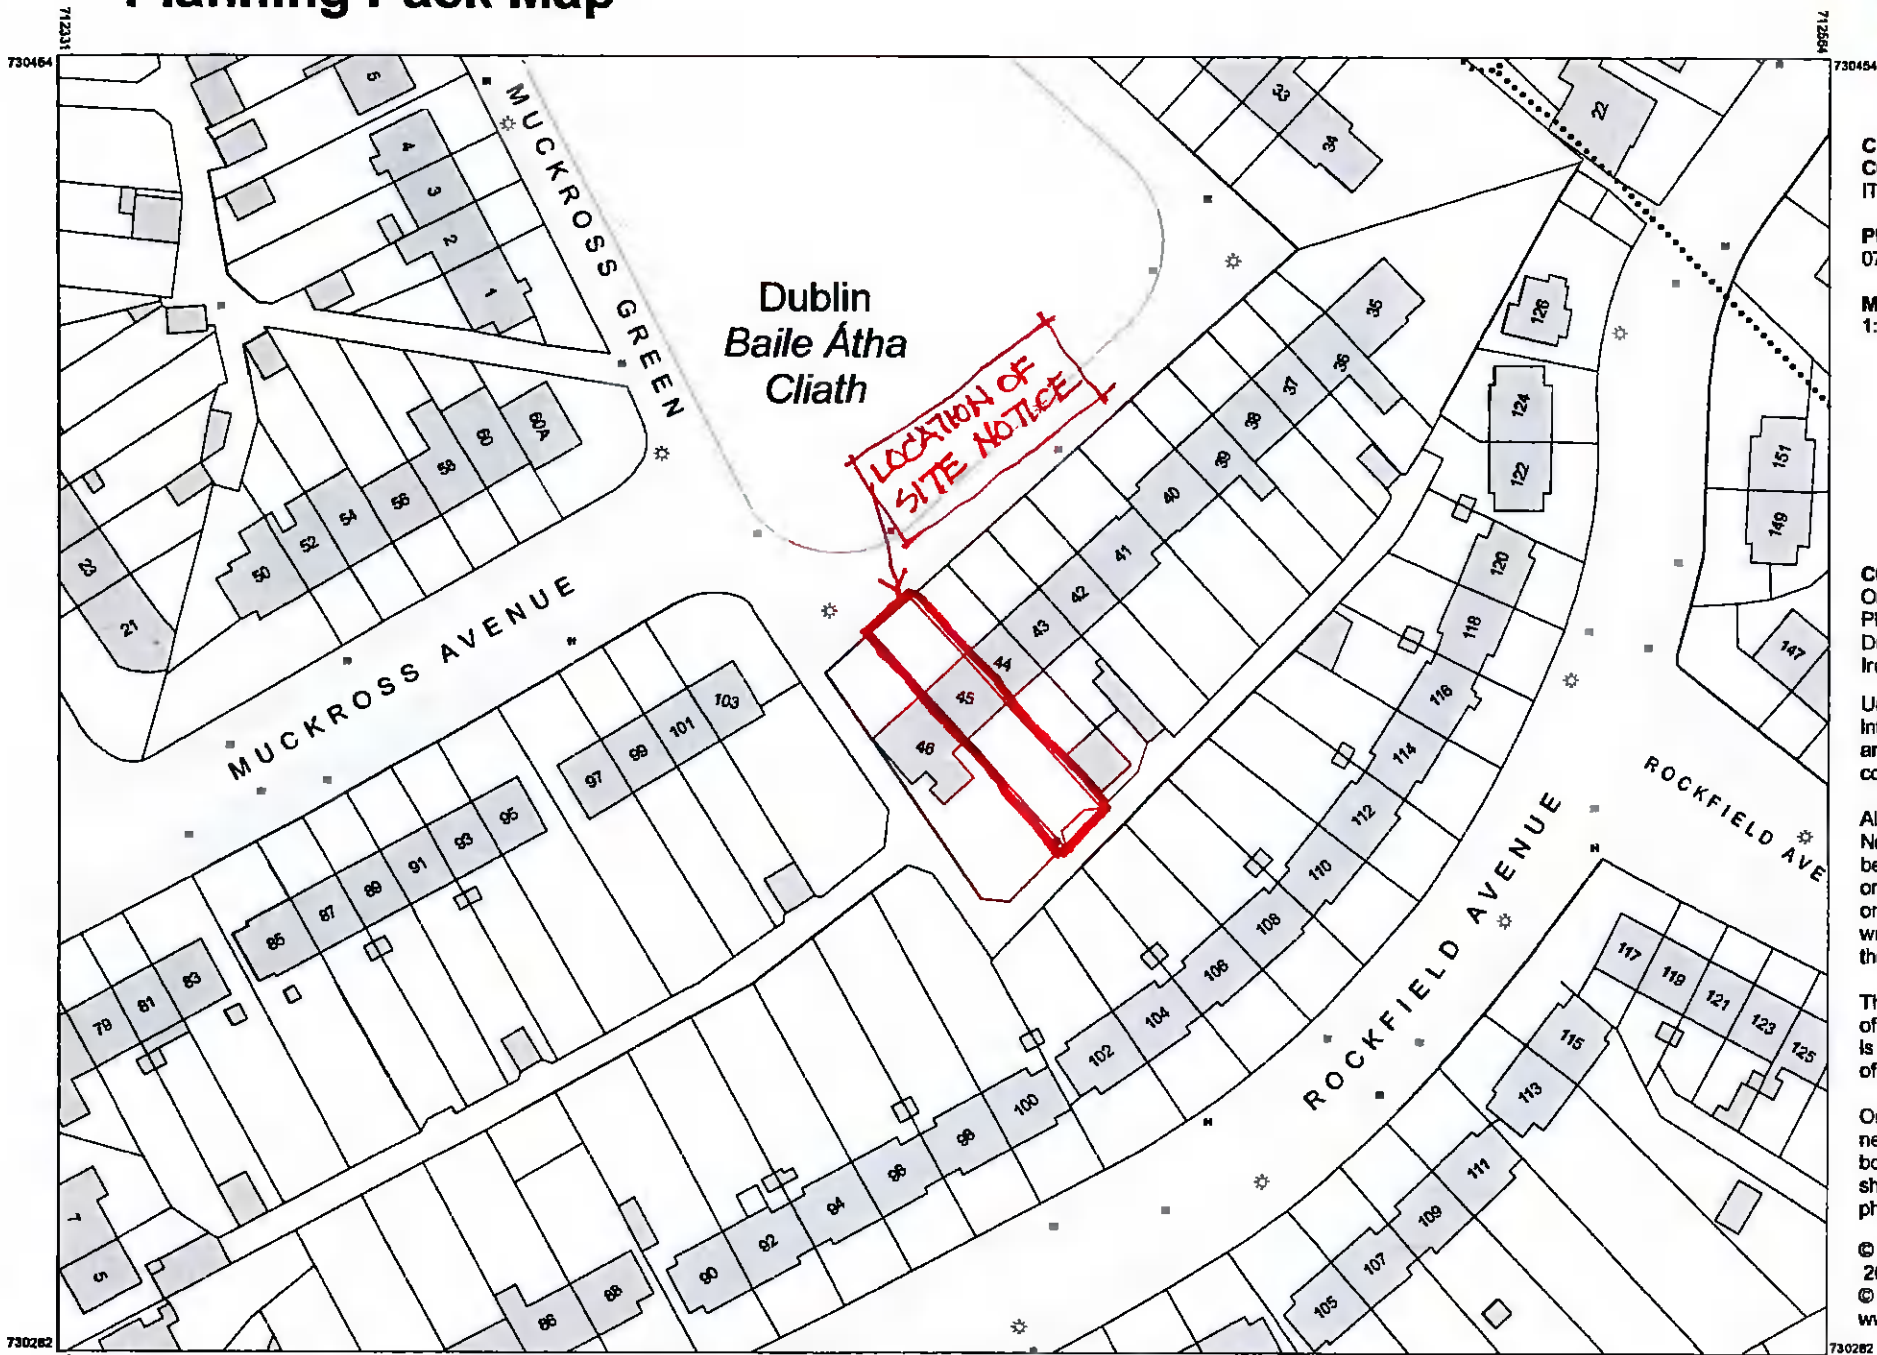

Planning Pack Map

**CENTRE
COORDINATES:**
ITM 712448,730368

PUBLISHED: 07/01/2022
ORDER NO.: 50242249_1

MAP SERIES: 1:1,000
MAP SHEETS: 3328-11

COMPILED AND PUBLISHED BY:
Ordnance Survey Ireland,
Phoenix Park,
Dublin 8,
Ireland.

The representation on this map
of a road, track or footpath
is not evidence of the existence
of a right of way.

Ordnance Survey maps
never show legal property
boundaries, nor do they
show ownership of
physical features.

© Suirbhéireacht Ordanáis Éireann,
2022
© Ordnance Survey Ireland, 2022
www.osi.ie/copyright

LEGEND:
<http://www.osi.ie>;
search 'Large Scale Legend'

OUTPUT SCALE: 1:1,000

CAPTURE RESOLUTION:

The map objects are only accurate to the
resolution at which they were captured.
Output scale is not indicative of data capture scale
Further information is available at:
<http://www.osi.ie>, search 'Capture Resolution'