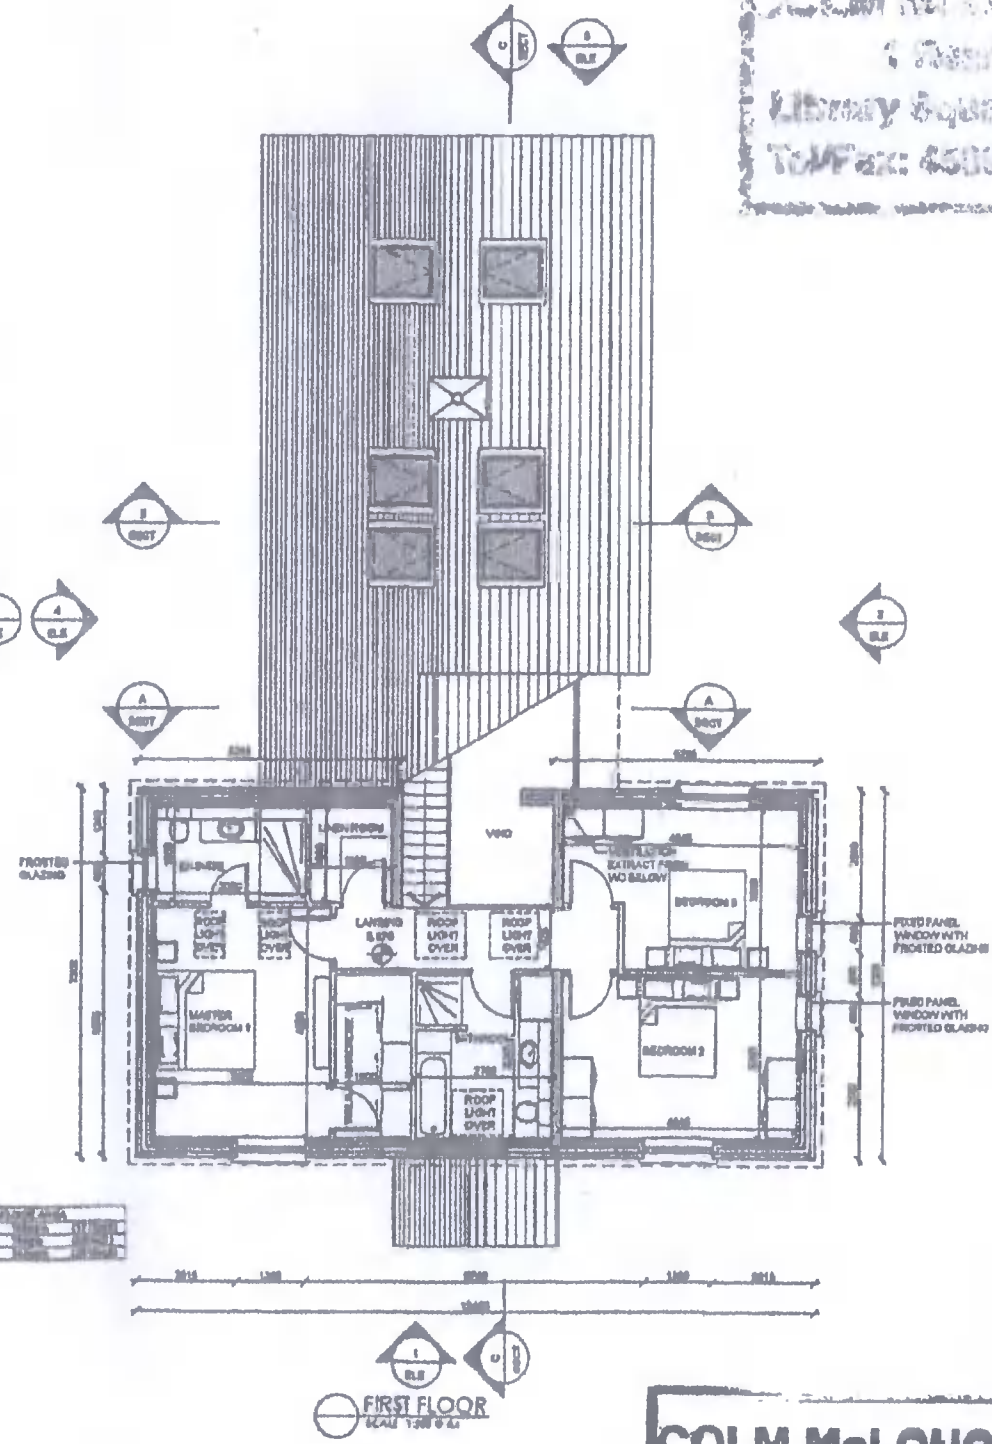

COLM MCLOUGHLIN
 ARCHITECT
 1 LIBRARY SQ.
 RATHCOOLE
 CO DUBLIN

SC: 1:500
 0862617344
 COLMACKER @ GMAIL.COM

6

Colm McLaughlin, ARCHITECT
1 Rear Unit, Ground Floor,
Library Square, Rathcoole, Co. Dublin.
Tel/Fax: 4589 695 Mobile: 086.2617 344

GROUND FLOOR
SCALE 1:200

FIRST FLOOR
SCALE 1:200

COLM McLOUGHLIN, ARCHITECT
1 Rear Unit, Ground Floor,
Library Square, Rathcoole, Co. Dublin.
Tel/Fax: 4589 695 Mobile: 086.2617 344

LEE BOYKIN

DEAN MCLOUGH
 1 Floor Unit
 Library Square, F...
 Tel/Fax: 4580
 O. O'Brien
 ARCHITECT

INTERNAL FLOOR AREA	
GROUND FLOOR	173sqm (1862sqft)
FIRST FLOOR	78sqm (840sqft)
TOTAL FLOOR AREA	251sqm (2702sqft)

N

SC: 1:100