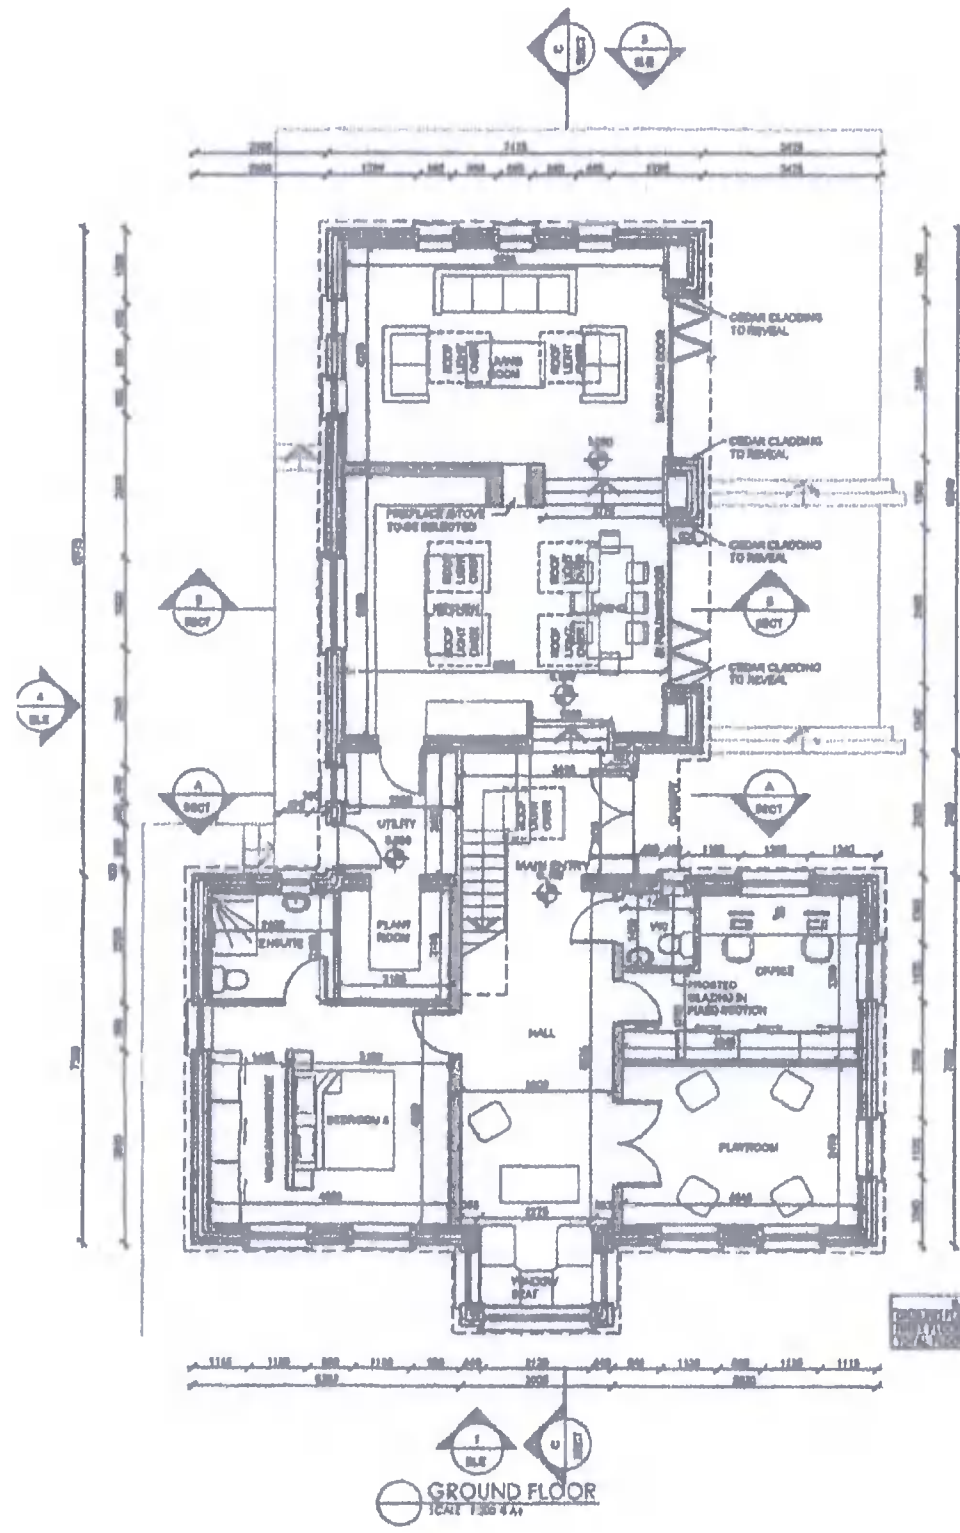

LEE BOGAINIS & MICHÈLE NOLAN
 ATHGORE CRT. NEWCASTLE
 CO DUBLIN

Folio No DN 139244F
 0.218 HECTARES

HOUSE PERMISSION GRANTED FOR BRADY

FAMILY HOME

BY ARCHITECT COLM MCLOUGHLIN

TO FIELDS

Block PLAN
 SC: 1:500

COLM MCLOUGHLIN
 ARCHITECT
 1 LIBRARY SQ.
 RATHCOOLE
 CO DUBLIN

SC: 1:500
 0862617344
 COLMACKER @ GMAIL.COM

6

Colm McLaughlin, ARCHITECT
1 Rear Unit, Ground Floor,
Library Square, Rathcoole, Co. Dublin.
Tel/Fax: 4589 695 Mobile: 086.2617 344

GROUND FLOOR
SCALE 1:200

FIRST FLOOR
SCALE 1:200

COLM McLOUGHLIN, ARCHITECT
1 Rear Unit, Ground Floor,
Library Square, Rathcoole, Co. Dublin.
Tel/Fax: 4589 695 Mobile: 086.2617 344

LEE BOYKIN

DEAN MCLOUGH
 1 Floor Unit
 Library Square, F...
 Tel/Fax: 4580
 O. O'Brien
 ARCHITECT

INTERNAL FLOOR AREA	
GROUND FLOOR	173sqm (1862sqft)
FIRST FLOOR	78sqm (840sqft)
TOTAL FLOOR AREA	251sqm (2702sqft)

N

SC: 1:100