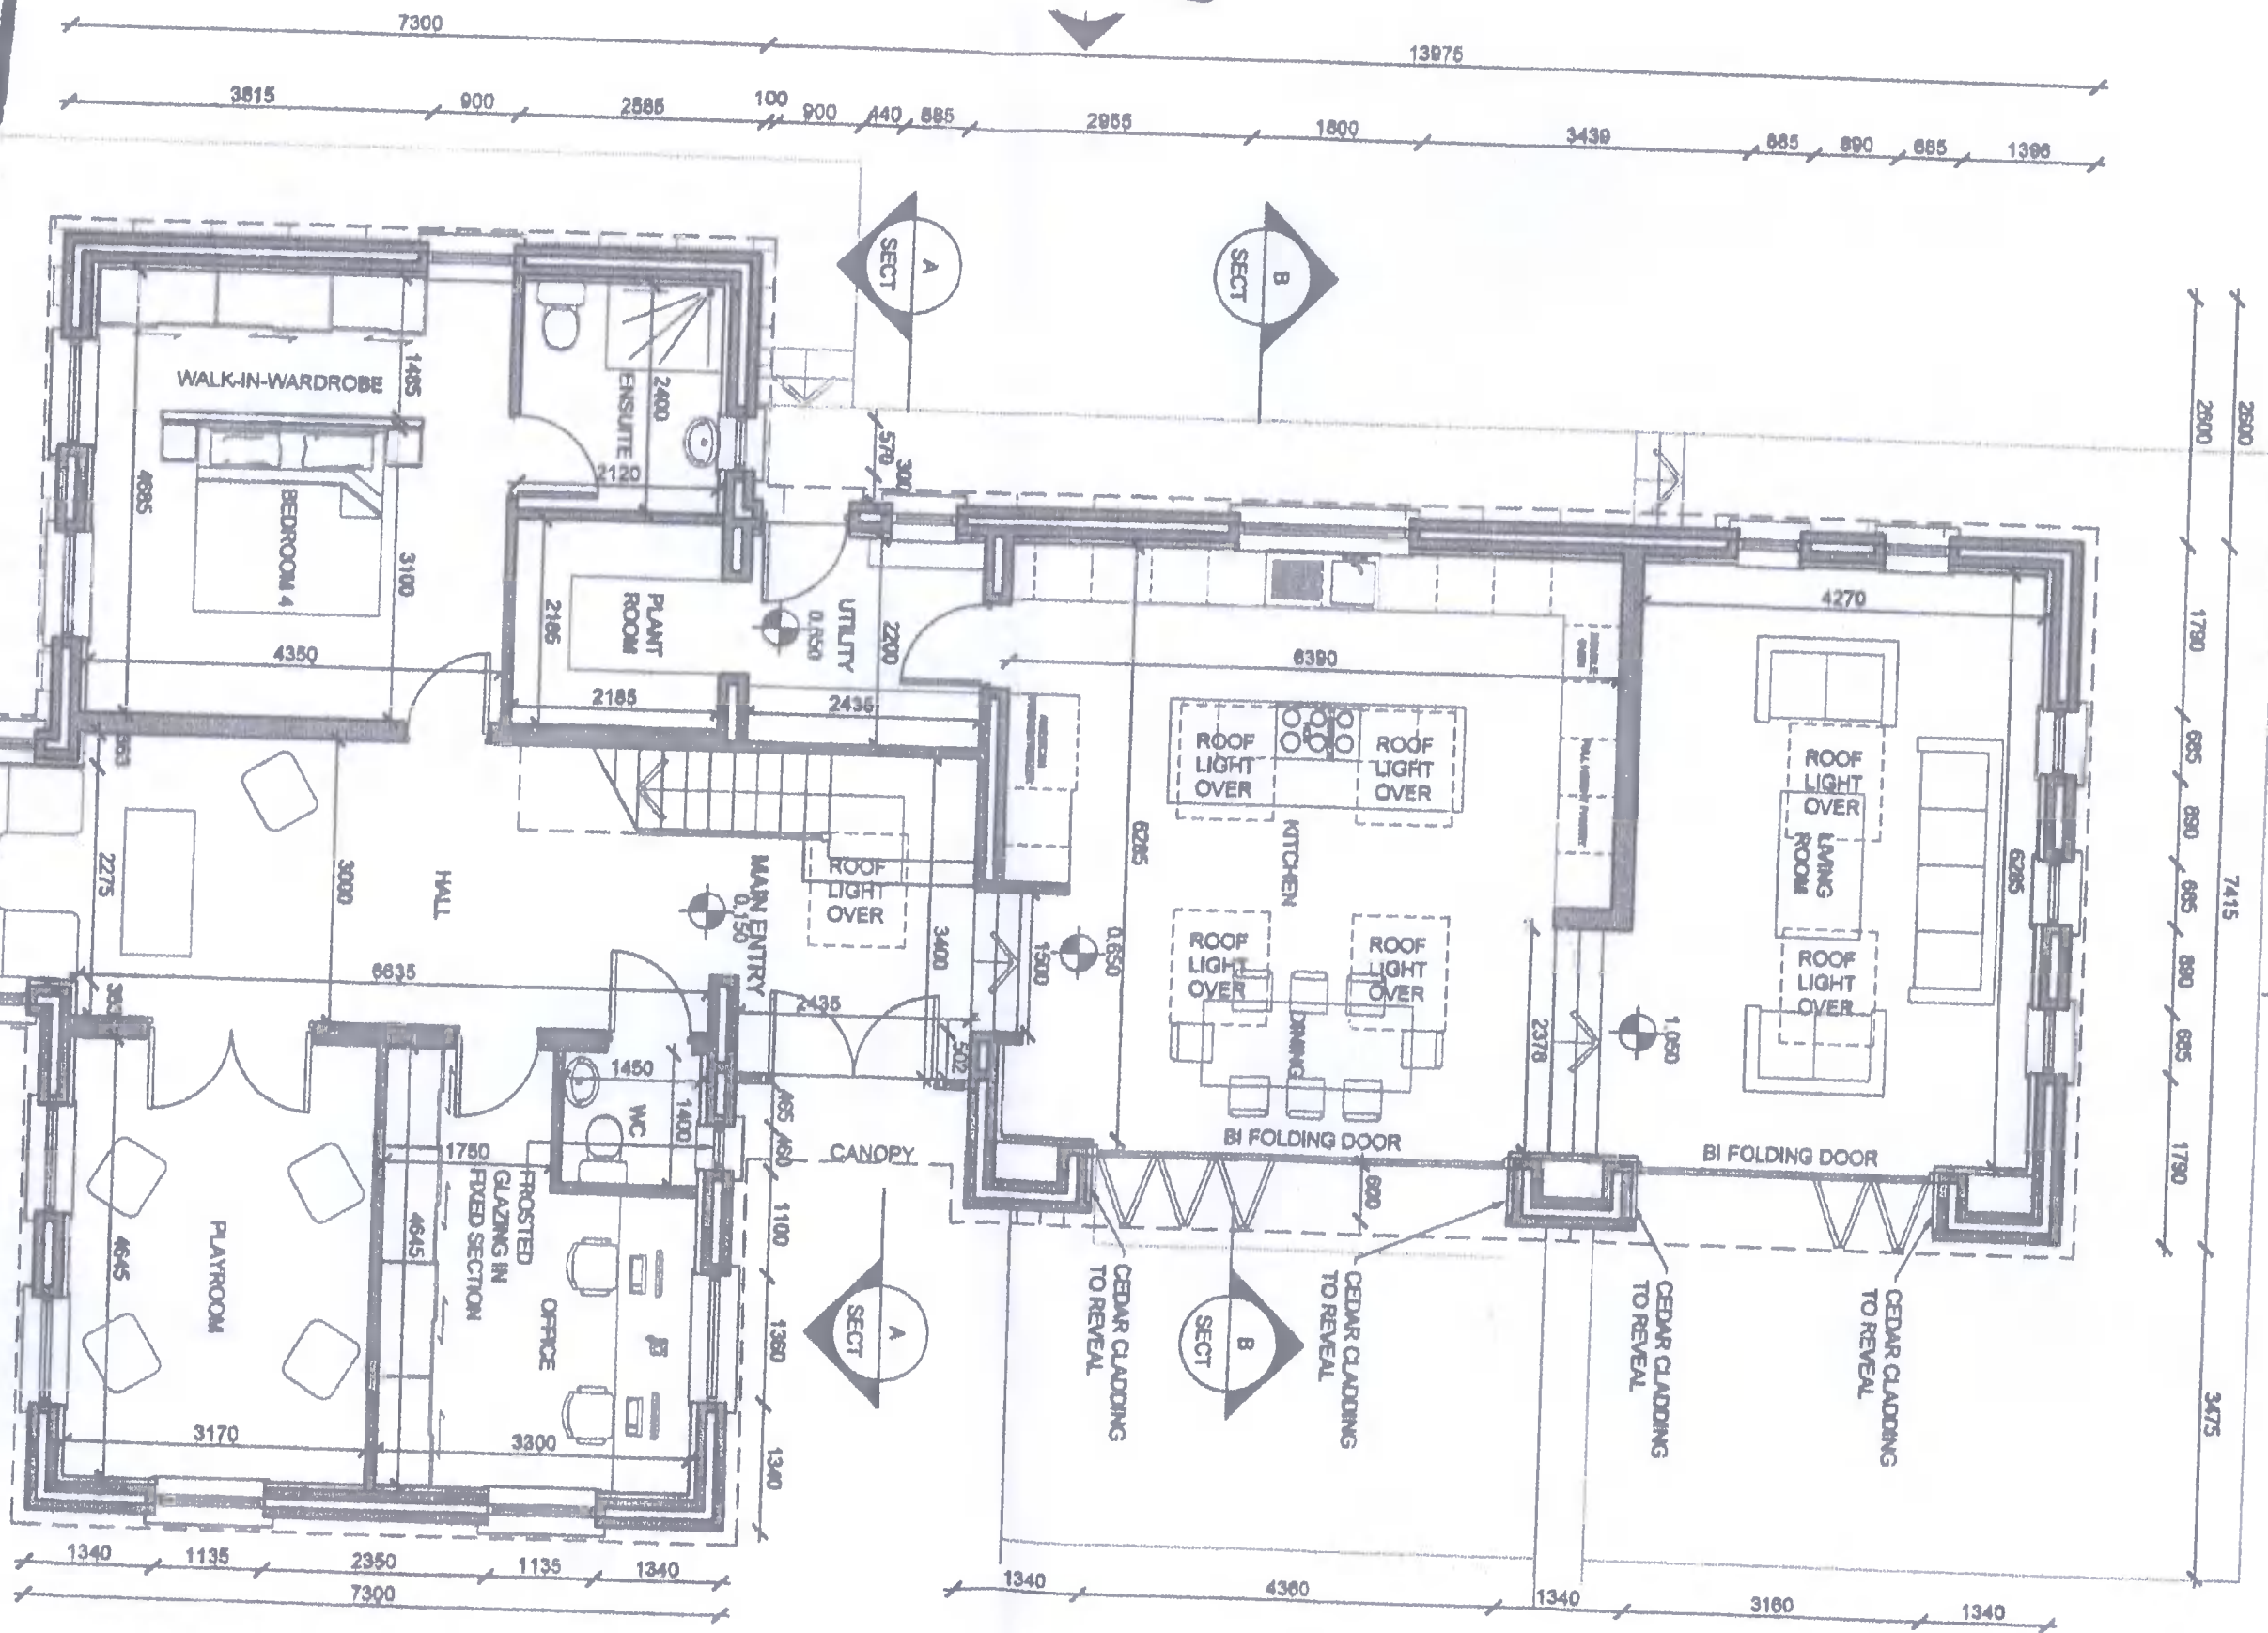

GROUND FLOOR
SCALE 1:200

FIRST FLOOR
SCALE 1:200

COLM McLOUGHLIN, ARCHITECT
1 Rear Unit, Ground Floor,
Library Square, Rathcoole, Co. Dublin.
Tel/Fax: 4589 695 Mobile: 086.2617 344

LEE BOYKIN

DEAN MCLOUGH
 1 Floor Unit
 Library Square, F...
 Tel/Fax: 4580
 O. O'Brien
 ARCHITECT

INTERNAL FLOOR AREA	
GROUND FLOOR	173sqm (1862sqft)
FIRST FLOOR	78sqm (840sqft)
TOTAL FLOOR AREA	251sqm (2702sqft)

N

SC: 1:100