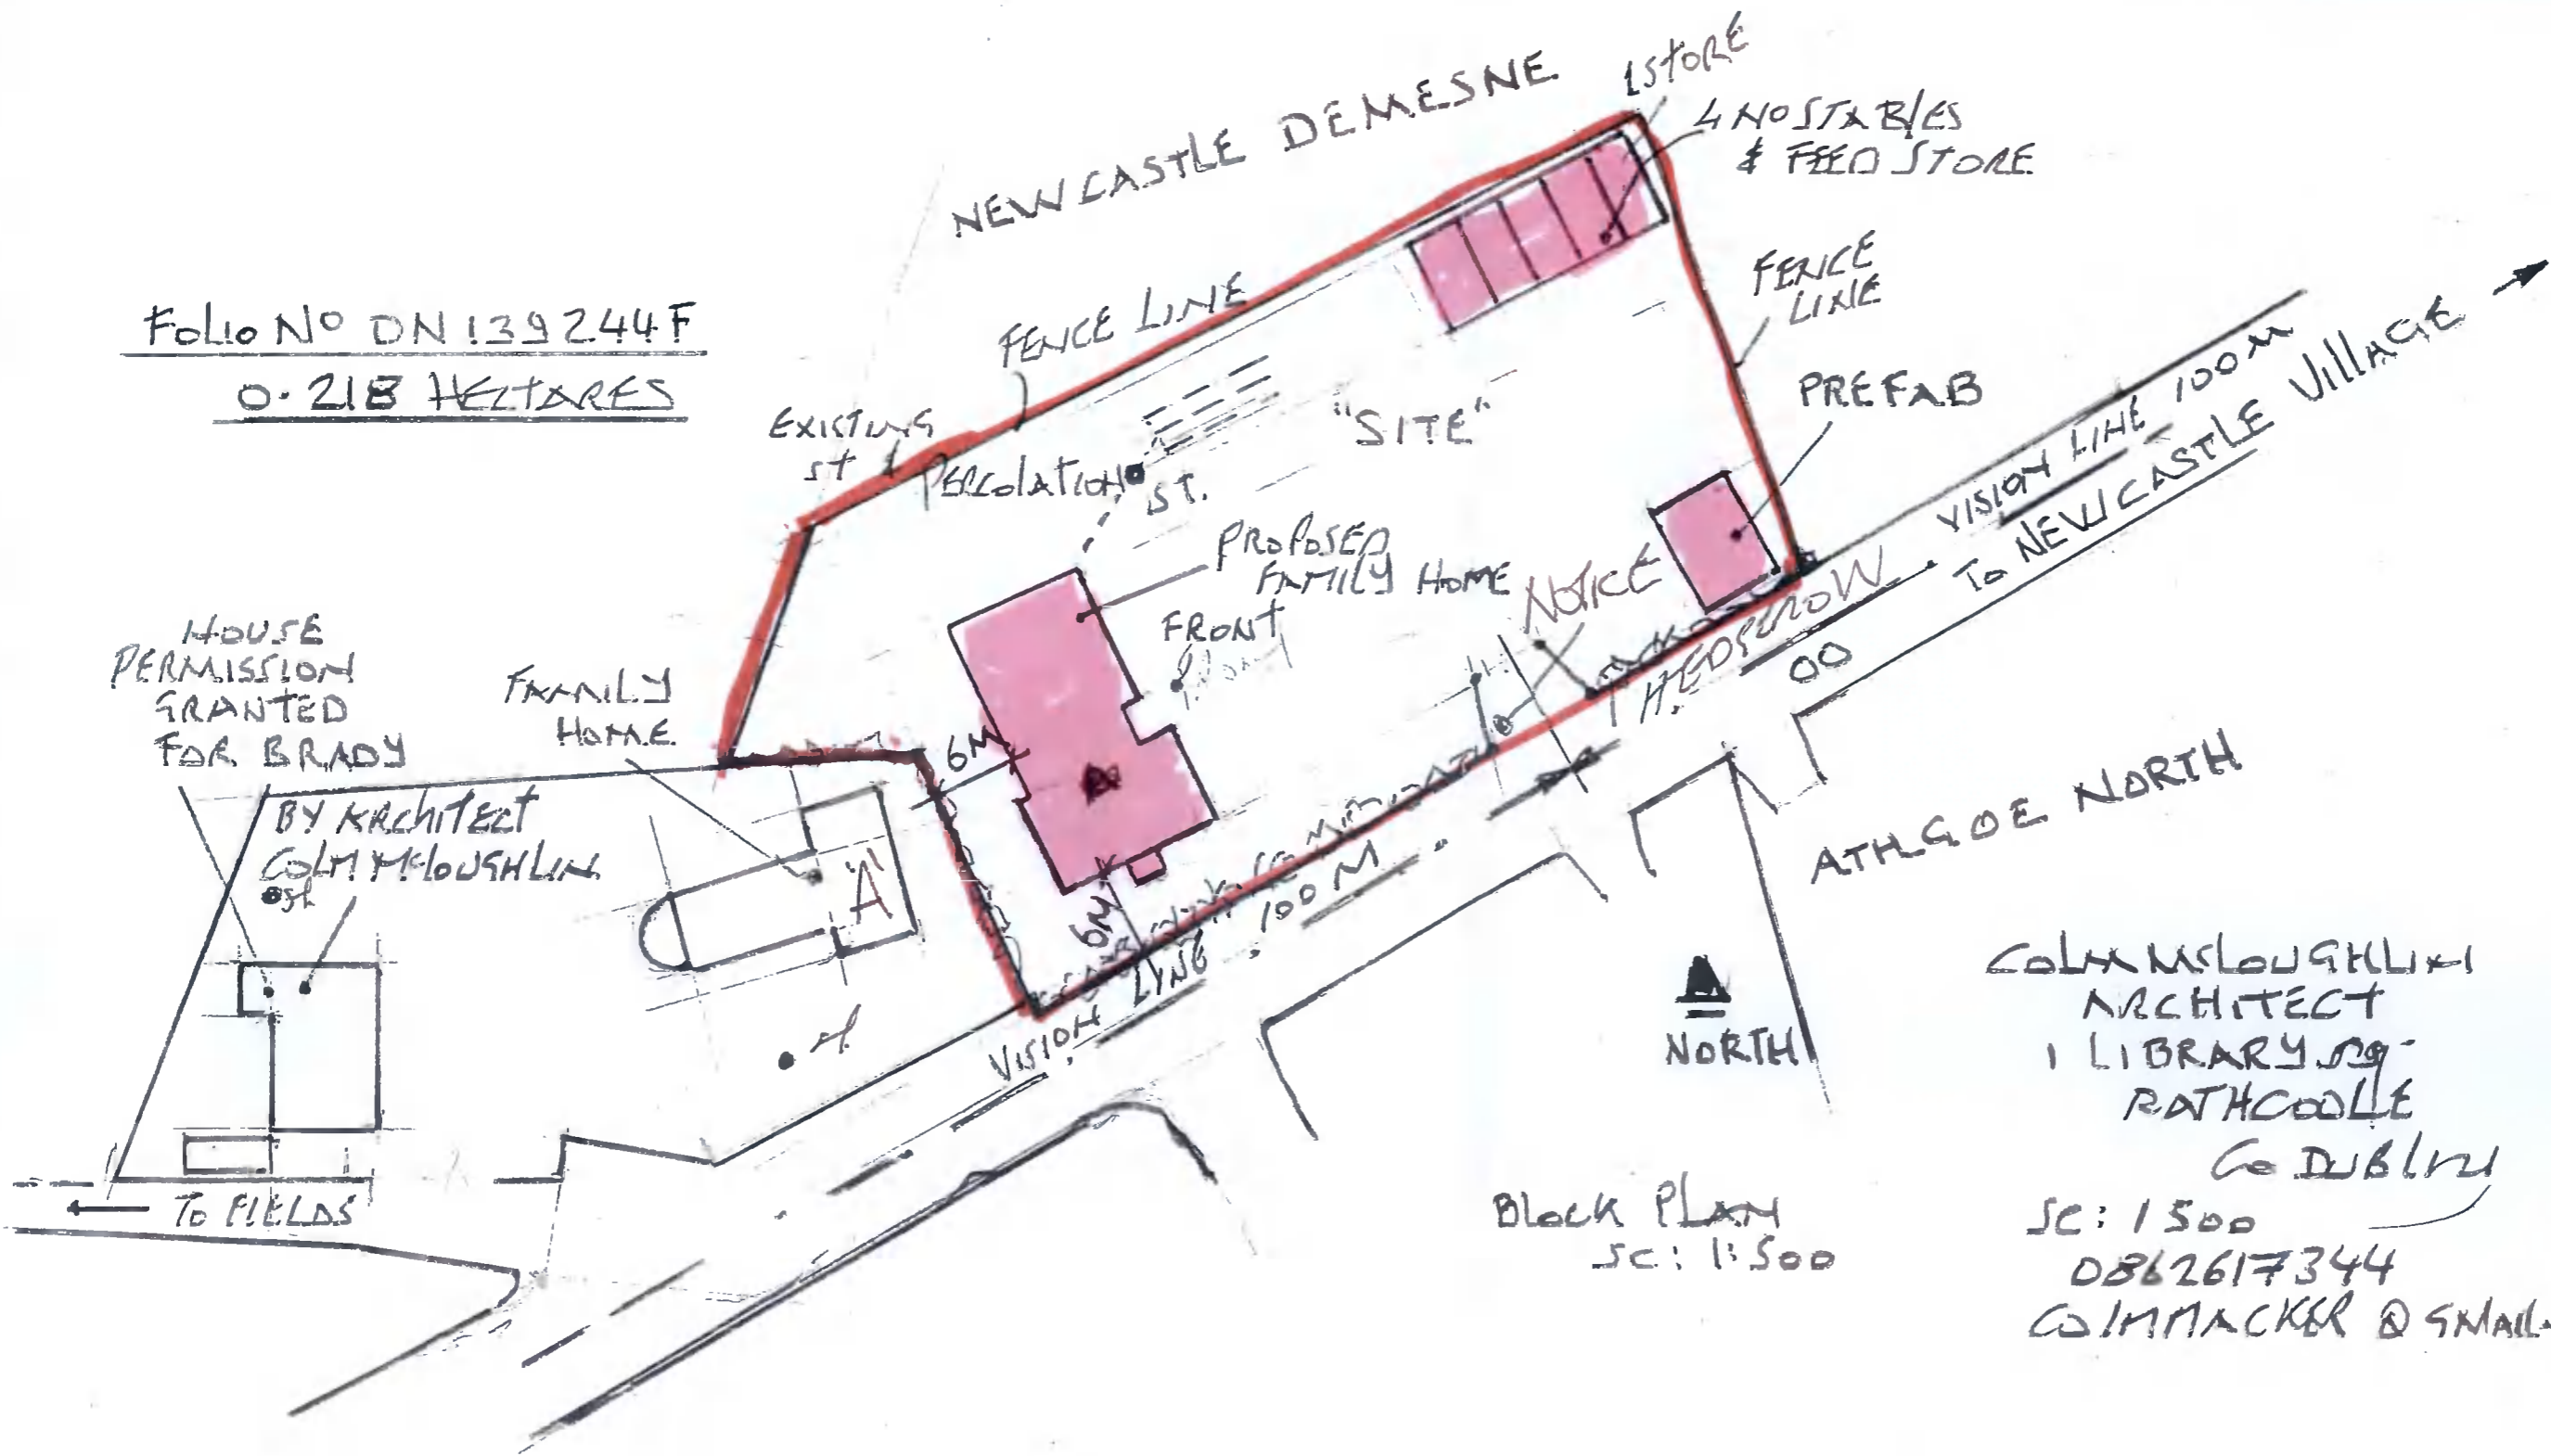

LEE BOGAINIS & MICHÈLE NOLAN
 ATHGORE CRT. NEWCASTLE
 CO DUBLIN

Folio No DN 139244F
 0.218 HECTARES

HOUSE PERMISSION GRANTED FOR BRADY

FAMILY HOME

BY ARCHITECT COLM MCLOUGHLIN

TO FIELDS

Block PLAN
 SC: 1:500

GROUND FLOOR
SCALE 1:200

FIRST FLOOR
SCALE 1:200

COLM McLOUGHLIN, ARCHITECT
1 Rear Unit, Ground Floor,
Library Square, Rathcoole, Co. Dublin.
Tel/Fax: 4589 695 Mobile: 086.2617 344

LEE BOYKIN

DEAN MCLOUGH
 1 Floor Unit
 Library Square, F...
 Tel/Fax: 4580
 O. O'Brien
 ARCHITECT

INTERNAL FLOOR AREA	
GROUND FLOOR	173sqm (1862sqft)
FIRST FLOOR	78sqm (840sqft)
TOTAL FLOOR AREA	251sqm (2702sqft)

N

SC: 1:100