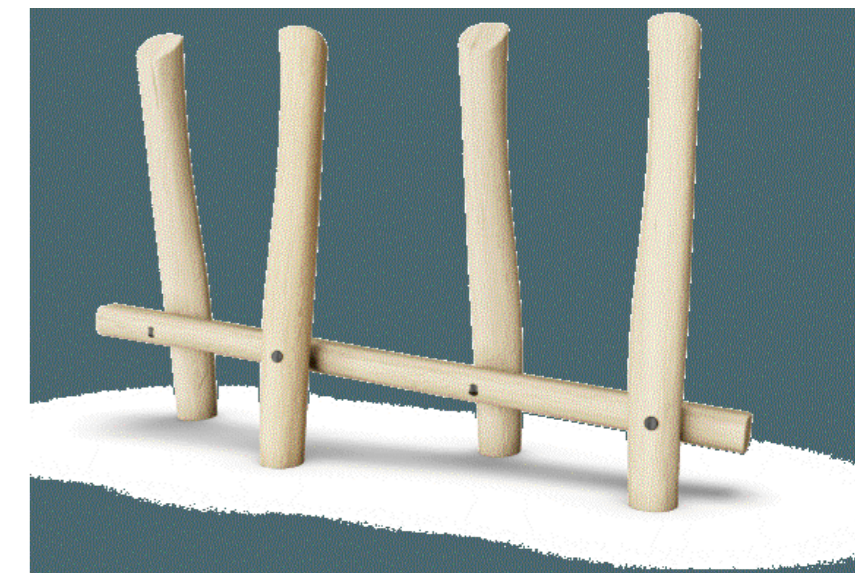

1 CRO117050 - Embankment slide 2m wide x 1.5m high

2 NRO871 - Balance Plus

3 NRO212 Kids Table

4 NRO414 - Play hut with sides and desk

5 NRO906 Basket Swing

6 Proposed seating from Streetlife

7 Large boulder rocks for natural play

8 Small Soil Mound features to encourage natural play

9 Rubber Mulch Safety Surface to BS EN1177:2018 and BS7188

Note; All proposed play equipment can be purchased through Kompan Ireland.