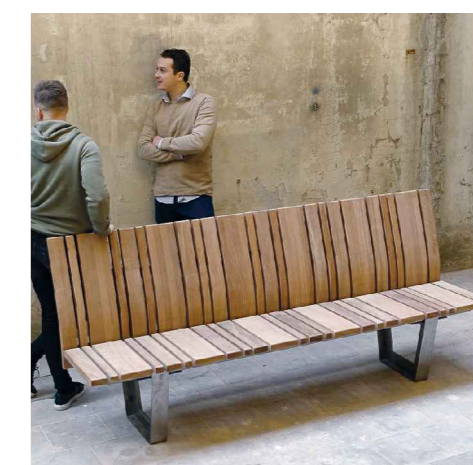

1 CRO117050 - Embankment slide 2m wide x 1.5m high

2 NRO871 - Balance Plus

3 NRO212 Kids Table

4 NRO414 - Play hut with sides and desk

5 NRO906 Basket Swing

6 Proposed seating from Streetlife

7 Large boulder rocks for natural play

8 Small Soil Mound features to encourage natural play

9 Rubber Mulch Safety Surface to BS EN1177:2018 and BS7188

Note; All proposed play equipment can be purchased through Kompan Ireland.