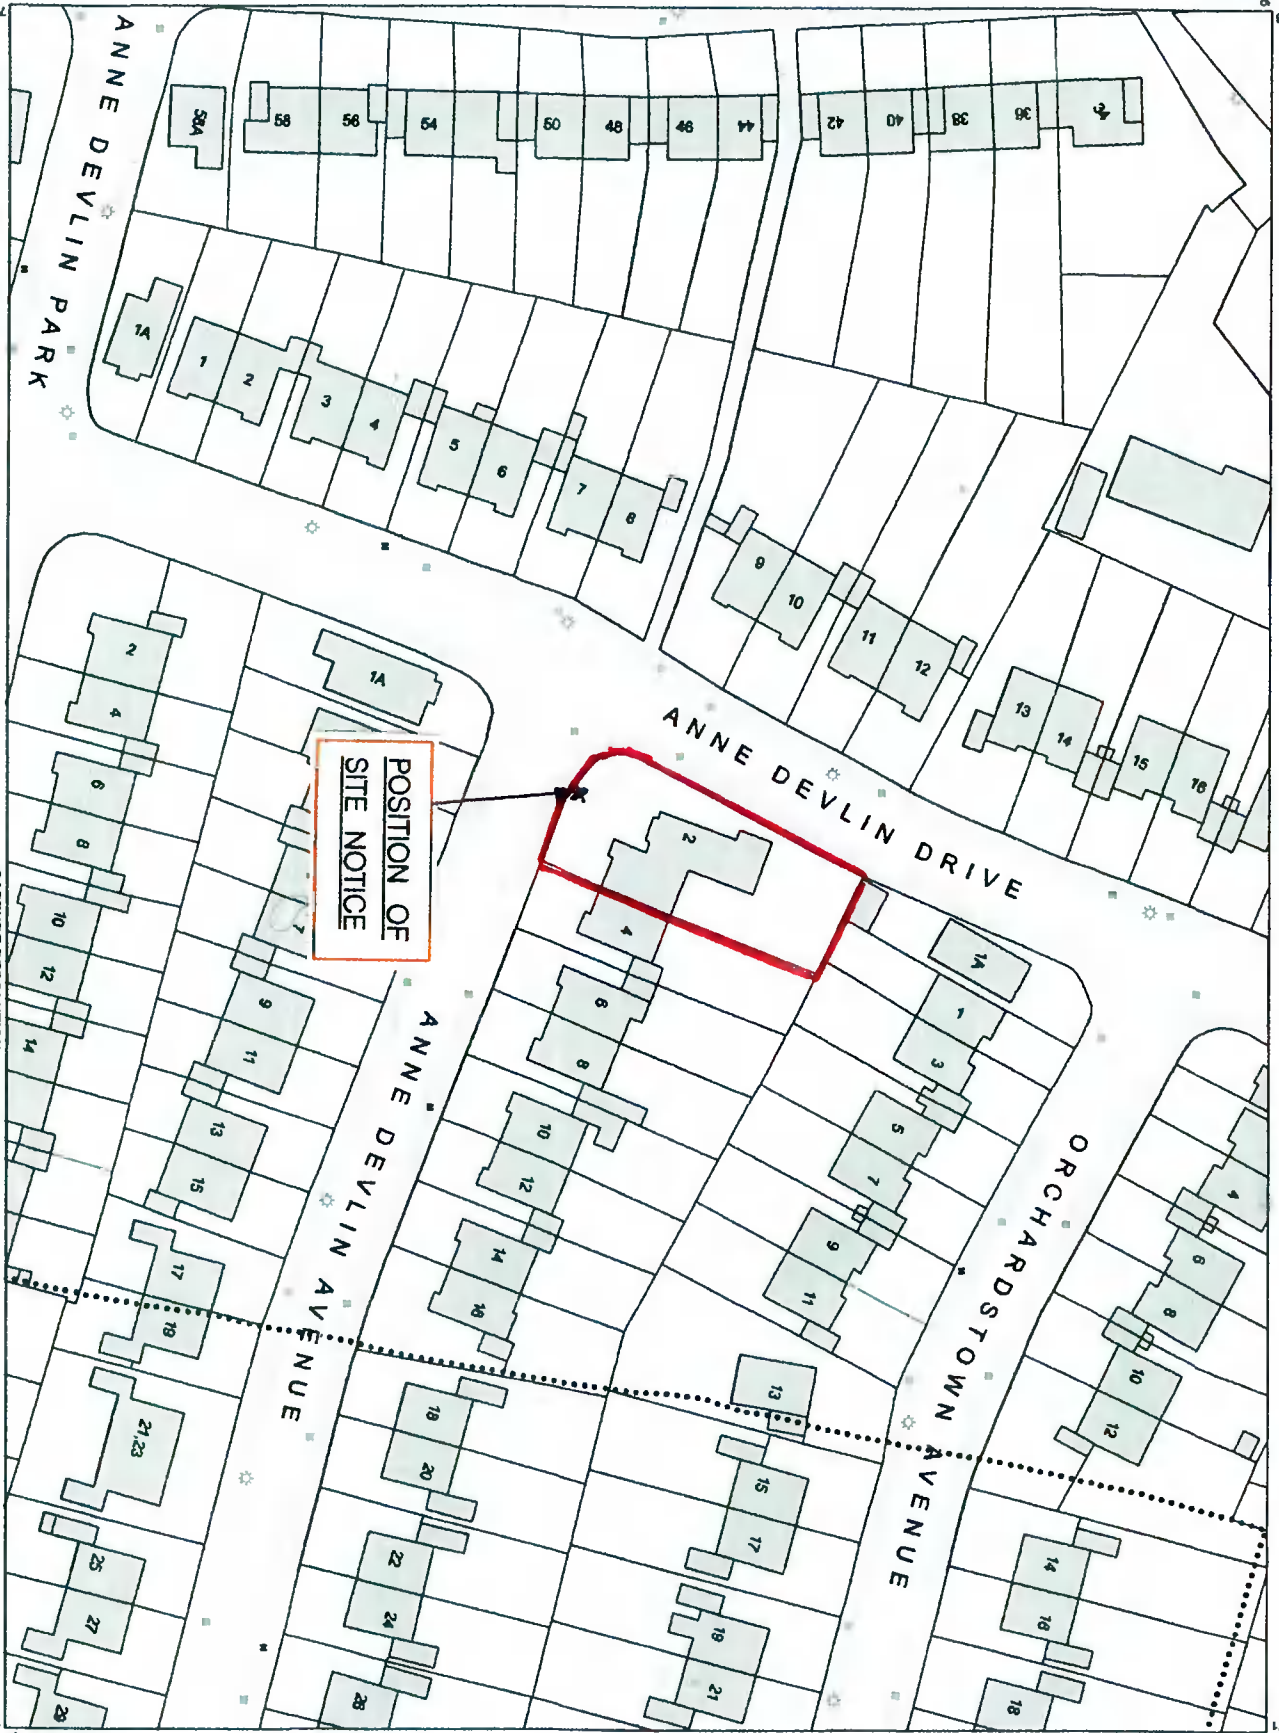

Planning Pack Map

CENTRE COORDINATES:
ITM 713155.728090

PUBLISHED: 13/12/2021
ORDER NO.: 50235346_1

MAP SERIES: 1:1,000
MAP SHEETS: 3391-07

COMPILED AND PUBLISHED BY:
Ordnance Survey Ireland,
Phoenix Park,
Dublin 8,
Ireland.

The representation on this map of a road, track or footpath is not evidence of the existence of a right of way.

Ordnance Survey maps never show legal property boundaries, nor do they show ownership of physical features.

© Suirbhreacht Ordánais Éireann, 2021
© Ordnance Survey Ireland, 2021
www.osi.ie/copyright

LEGEND:
<http://www.osi.ie>
search 'Large Scale Legend'

OUTPUT SCALE: 1:1,000

CAPTURE RESOLUTION:
The map objects are only accurate to the resolution at which they were captured. Output scale is not indicative of data capture scale. Further information is available at: <http://www.osi.ie>, search 'Capture Resolution'