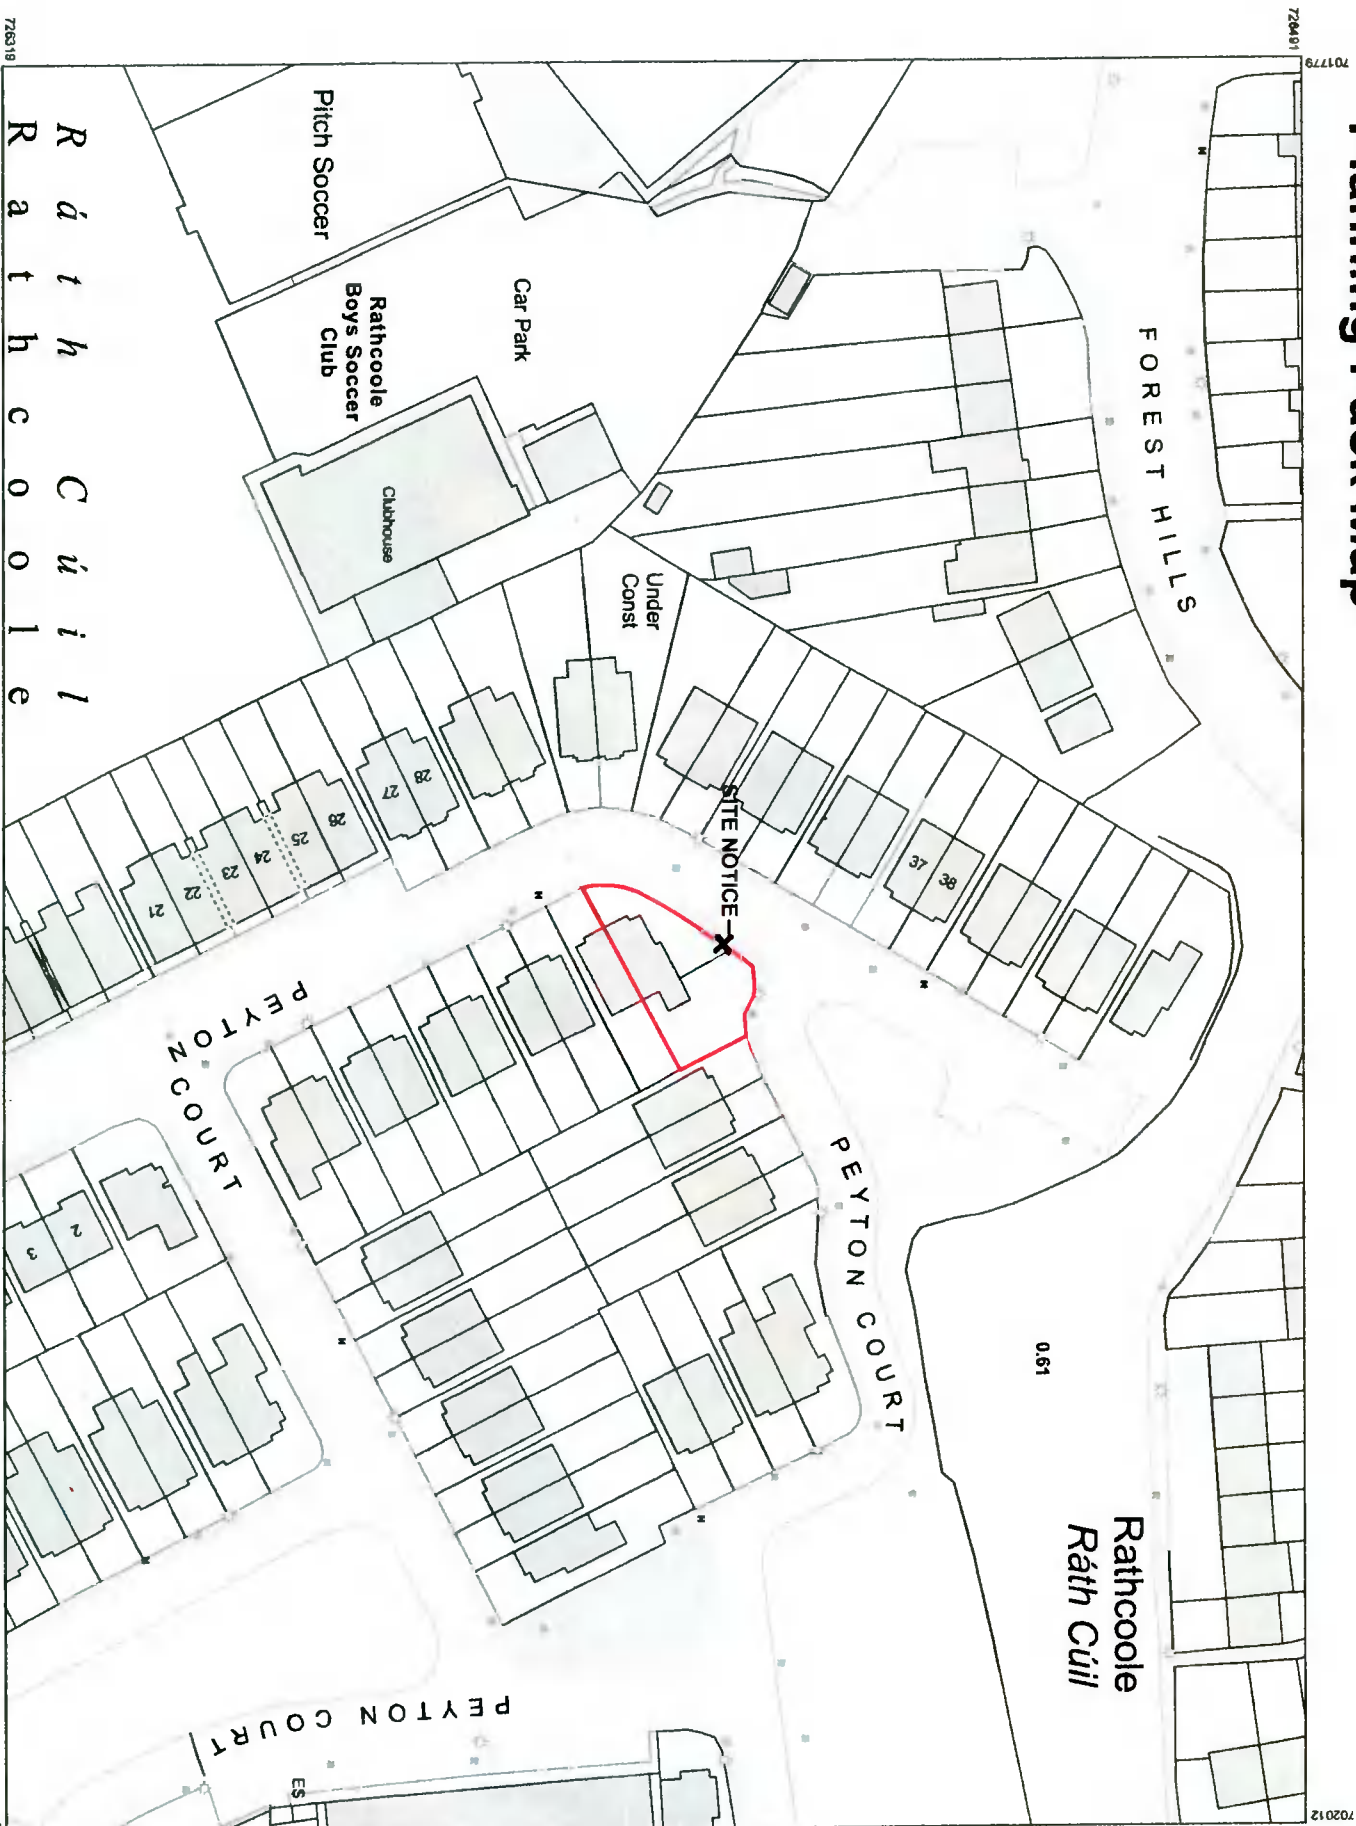

Planning Pack Map

CENTRE COORDINATES:
ITM 701896,726405

PUBLISHED: 03/09/2021
ORDER NO.: 50217564_1

MAP SERIES: 1:1,000 3388-18
1:2,500 3388-C
1:2,500 3388-D

COMPILED AND PUBLISHED BY:

Ordnance Survey Ireland,
Phoenix Park,
Dublin 8,
Ireland.

The representation on this map
of a road, track or footpath
is not evidence of the existence
of a right of way.

Ordnance Survey maps
never show legal property
boundaries, nor do they
show ownership of
physical features.

© Suirbhéireacht Ordánáis Éireann,
2021
© Ordnance Survey Ireland, 2021
www.osi.ie/copyright

LEGEND:
<http://www.osi.ie>
search 'Large Scale Legend'

CAPTURE RESOLUTION:
The map objects are only accurate to the
resolution at which they were captured.
Output scale is not indicative of data capture scale.
Further information is available at:
<http://www.osi.ie>; search 'Capture Resolution'