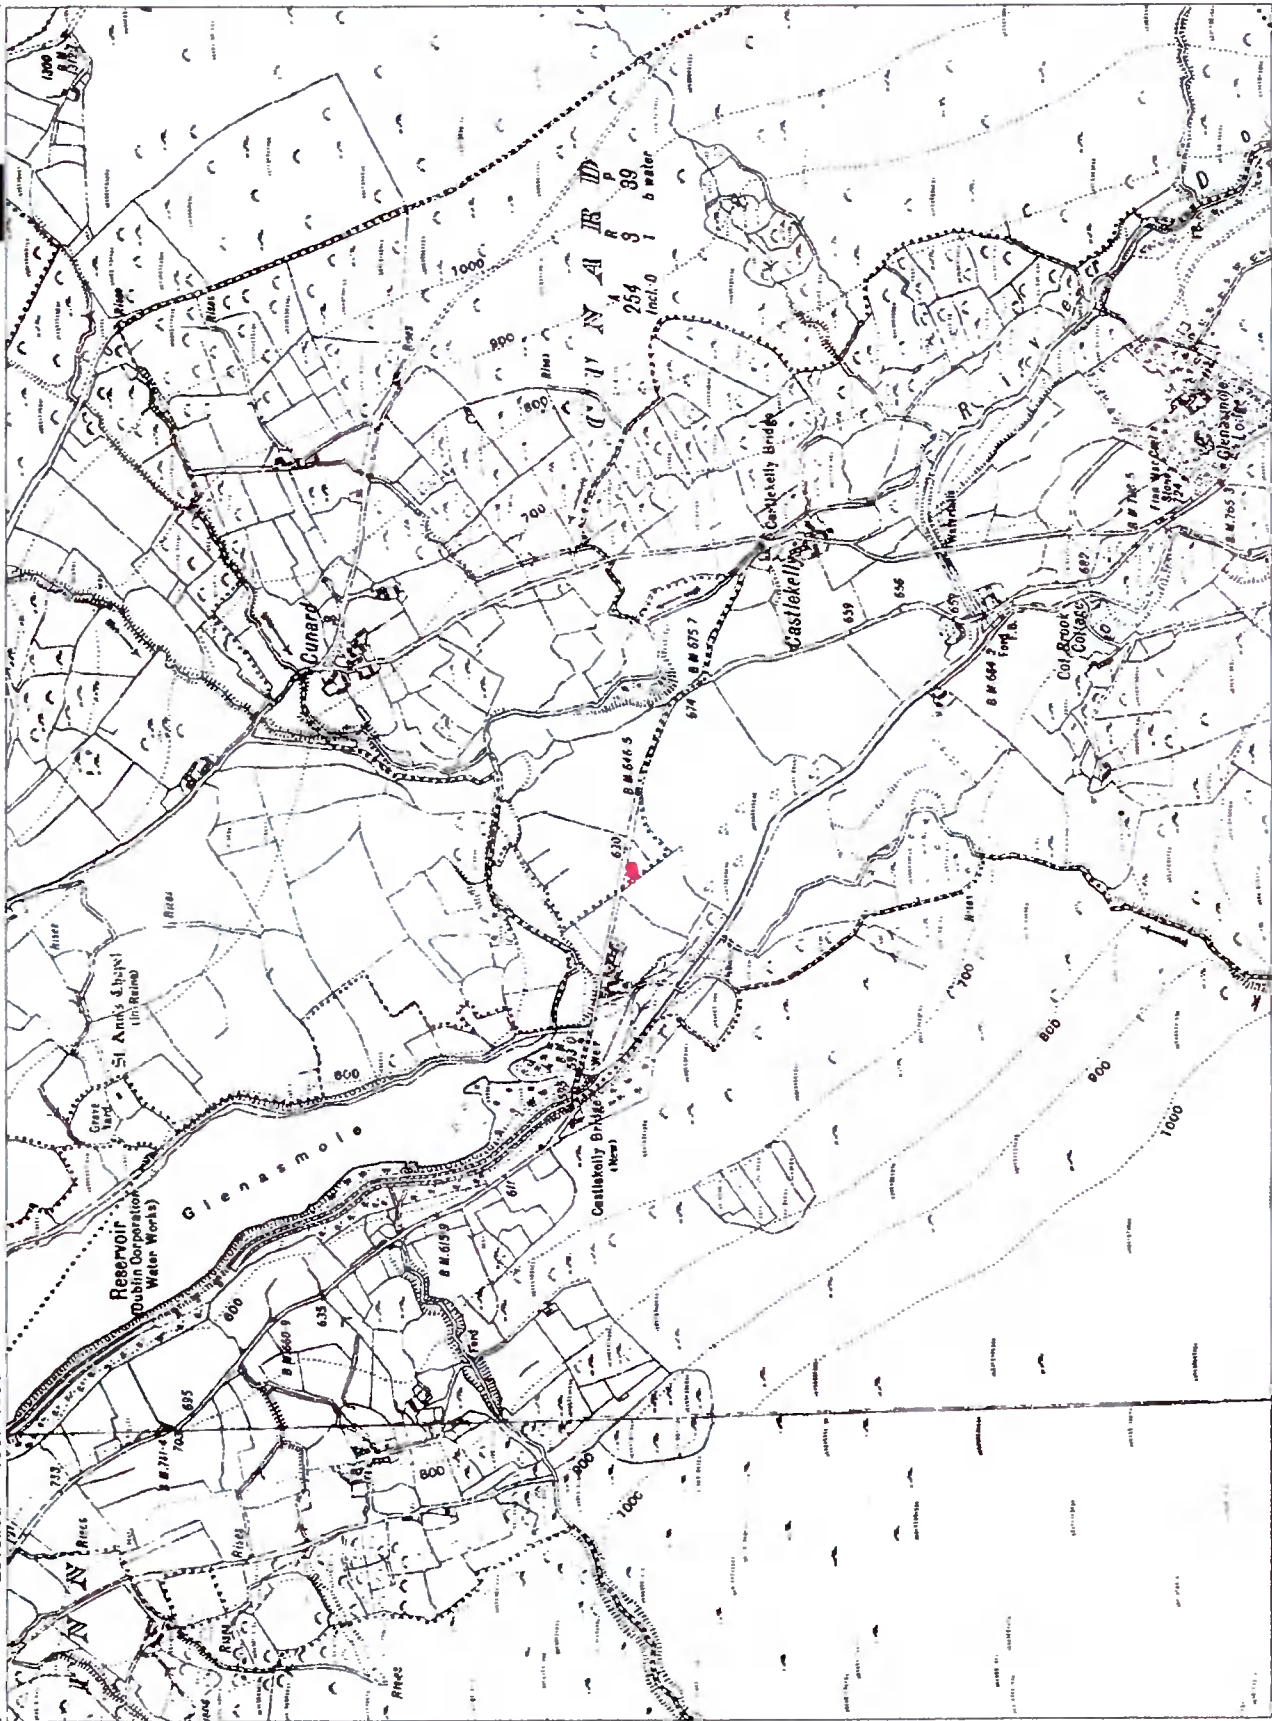

Surveyed 1837-1838
Revised 1909-1937
Levell'd 1937-1938

Record PLACE Map

Scale:- 1:10,560
Scála:- 1:10,560