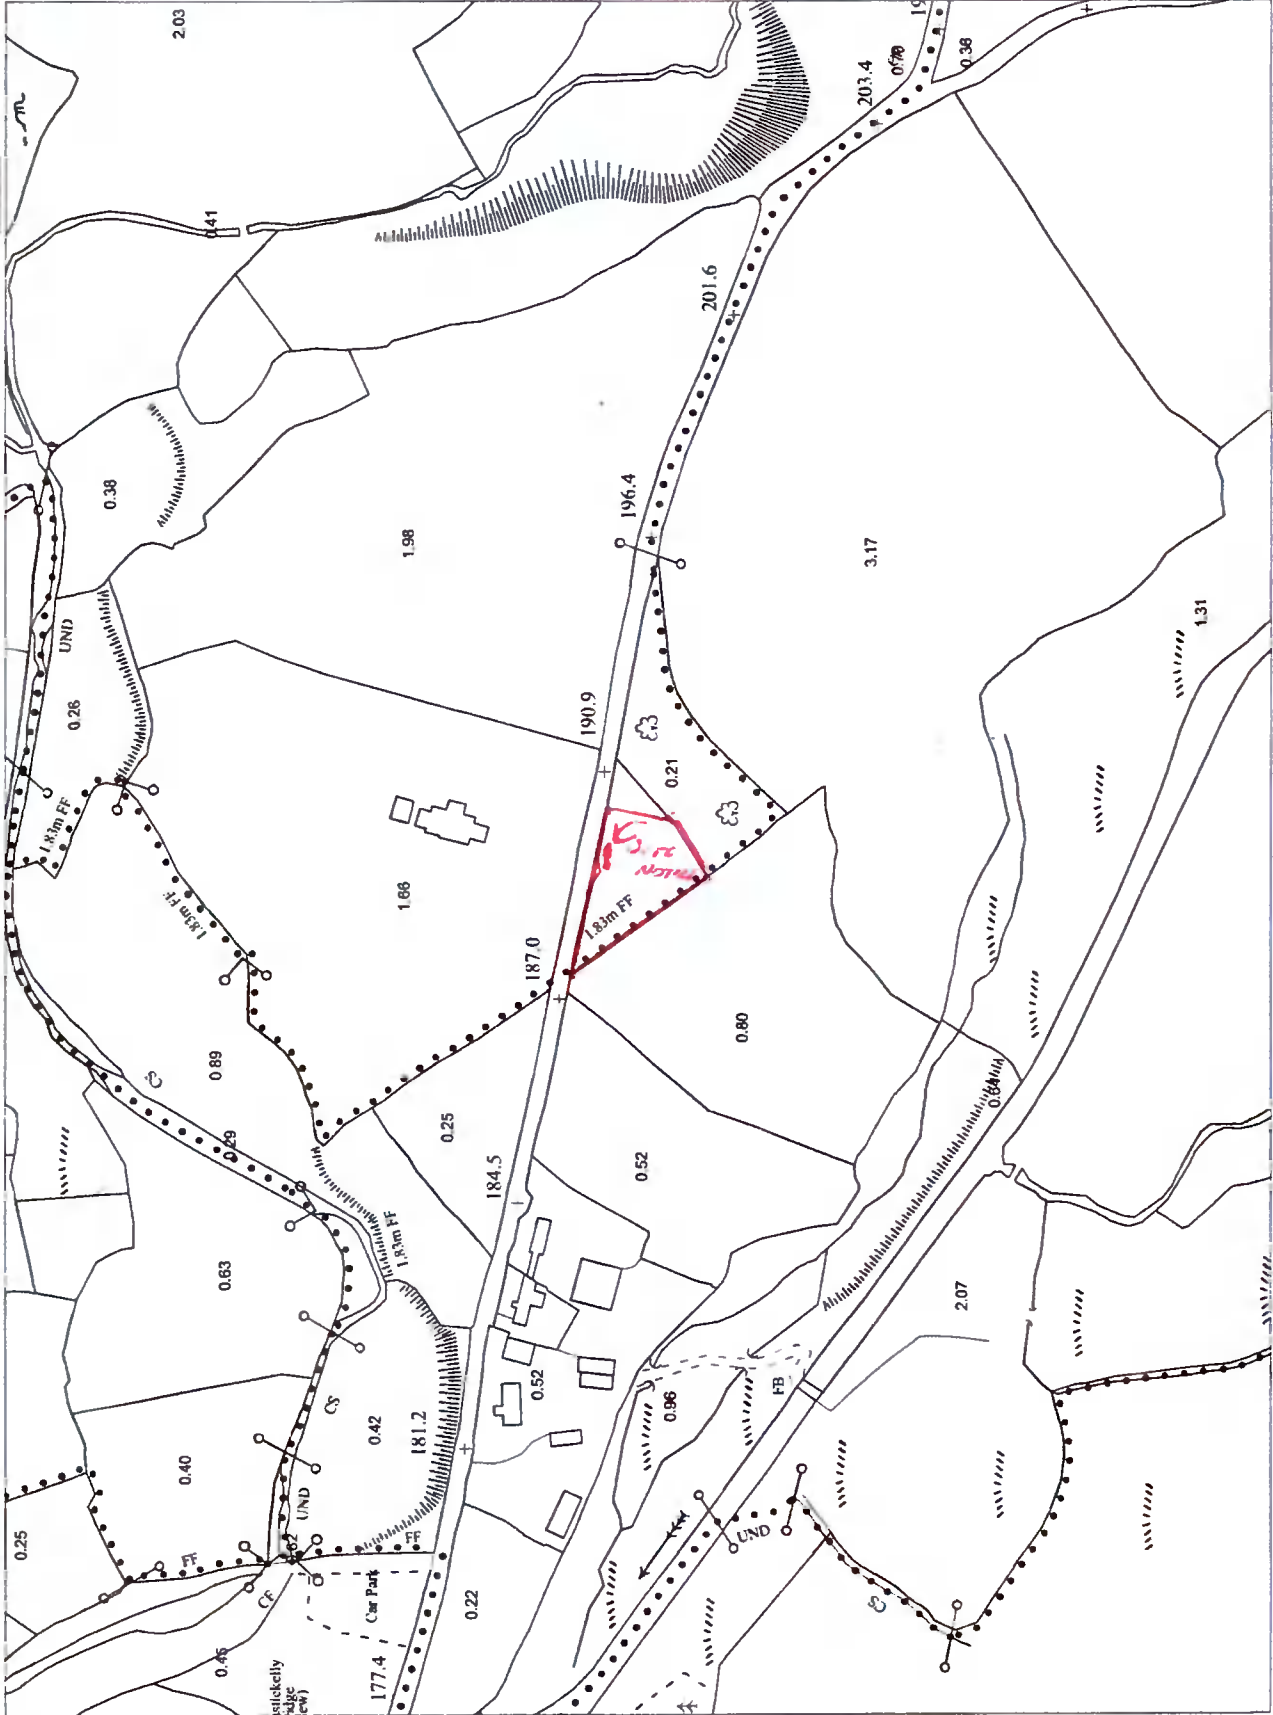

Surveyed 1996
Revised 2013
Levelled

Rural PLACE Map

710694
720830

ITM CENTRE PT COORDS

710402,720715

DESCRIPTION

MAP SHEETS

1:2500
3514-D

© Suirbhleasacht Ordánais Éireann, 2015
© Ordnance Survey Ireland, 2015

720600
710694

Plot Ref. No. 19699415_1_1
Plot Date 11-NOV-2015

Metres

Feet

Scale:- 1:2,500
Scale:- 1:2,500

720600
710111