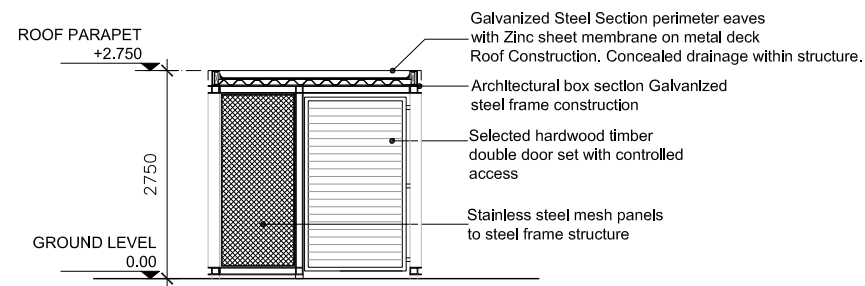

01 Plan of Bin Store C  
PA-402 1:100

02 Section A-A of Bin Store C  
PA-402 1:100

03 Elevation 03 of Bin Store C  
PA-401 1:100

04 Elevation 02 of Bin Store C  
PA-401 1:100

05 Elevation 04 of Bin Store C  
PA-401 1:100

06 Elevation 01 of Bin Store C  
PA-401 1:100

ISSUED FOR PLANNING ONLY, NOT FOR CONSTRUCTION

<p>NOTES:</p> <p>Do not scale from this drawing.</p> <p>Any discrepancies found on site to be reported to Darmody Architects immediately.</p> <p>Any discrepancies found on drawings to be reported to Darmody Architects immediately.</p> <p>Refer to engineers drawings for structural details.</p> <p>All dimensions sized to blockwork.</p>	<p>Rev. Description. Date. Initials.</p>		<p>DRAWING NOTES</p> <p>1. Refer to Site Plan for FFL of bin store. Level 0.00 is used as a datum only.</p>		<p>SCALE BAR</p> <p>0 05</p>		<p>KEY PLAN</p>		<p>NORTH POINT</p>		<p>creative innovative flexible</p> <p><b>darmody</b> architecture</p> <p>91 Townsend Street, Dublin 2 353 1 672 9907 info@darmodyarchitecture.com darmodyarchitecture.com</p>				<p>Project: Strategic Housing Development, on site at Mill Road, Saggart, Co. Dublin.</p>																
	<p>YREF'S CAD REF.</p>										<p>91 Townsend Street, Dublin 2 353 1 672 9907 info@darmodyarchitecture.com darmodyarchitecture.com</p>				<p>Title: BIN STORE C</p> <p>Client: Tetrarch Residential Ltd.</p>																
												<table border="1"> <tr> <th>Rev. No.</th> <th>Scale</th> <th>Date</th> <th>Dr. By</th> <th>Chkd. By</th> <th>Issue</th> </tr> <tr> <td></td> <td>1:100 @ A3</td> <td>10/12/2021</td> <td>Seán Barrett</td> <td>Tim Darmody</td> <td>PLANNING</td> </tr> </table>				Rev. No.	Scale	Date	Dr. By	Chkd. By	Issue		1:100 @ A3	10/12/2021	Seán Barrett	Tim Darmody	PLANNING	<p>Dwg. No. PA-402</p>		<p>Job No. 19037</p>	
Rev. No.	Scale	Date	Dr. By	Chkd. By	Issue																										
	1:100 @ A3	10/12/2021	Seán Barrett	Tim Darmody	PLANNING																										