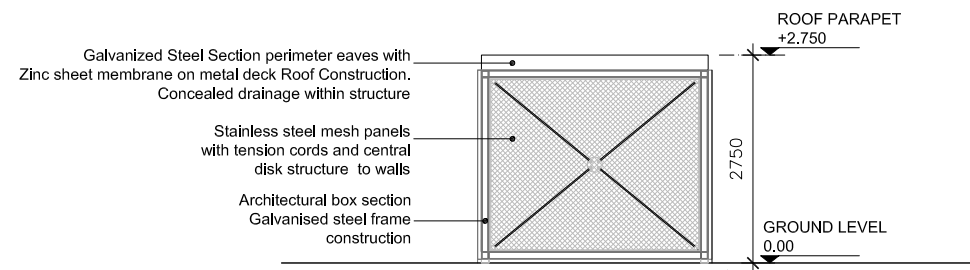

01 Plan of Bin Store C  
PA-402 1:100

02 Section A-A of Bin Store C  
PA-402 1:100

03 Elevation 03 of Bin Store C  
PA-401 1:100

04 Elevation 02 of Bin Store C  
PA-401 1:100

05 Elevation 04 of Bin Store C  
PA-401 1:100

06 Elevation 01 of Bin Store C  
PA-401 1:100

ISSUED FOR PLANNING ONLY, NOT FOR CONSTRUCTION

<p>NOTES:</p> <p>Do not scale from this drawing.</p> <p>Any discrepancies found on site to be reported to Darmody Architects immediately.</p> <p>Any discrepancies found on drawings to be reported to Darmody Architects immediately.</p> <p>Refer to engineers drawings for structural details.</p> <p>All dimensions sized to blockwork.</p>	<p>Rev. Description. Date. Initials.</p>		<p>DRAWING NOTES</p> <p>1. Refer to Site Plan for FFL of bin store. Level 0.00 is used as a datum only.</p>		<p>SCALE BAR</p> <p>0 05</p>		<p>KEY PLAN</p>		<p>NORTH POINT</p>		<p>creative innovative flexible</p> <p><b>darmody</b> architecture</p> <p>91 Townsend Street, Dublin 2 353 1 672 9907 info@darmodyarchitecture.com darmodyarchitecture.com</p>				<p>Project: Strategic Housing Development, on site at Mill Road, Saggart, Co. Dublin.</p>																
	<p>YREF'S CAD REF.</p>										<p>91 Townsend Street, Dublin 2 353 1 672 9907 info@darmodyarchitecture.com darmodyarchitecture.com</p>				<p>Title: BIN STORE C</p> <p>Client: Tetrarch Residential Ltd.</p>																
												<table border="1"> <tr> <th>Rev. No.</th> <th>Scale</th> <th>Date</th> <th>Dr. By</th> <th>Chkd. By</th> <th>Issue</th> </tr> <tr> <td></td> <td>1:100 @ A3</td> <td>10/12/2021</td> <td>Seán Barrett</td> <td>Tim Darmody</td> <td>PLANNING</td> </tr> </table>				Rev. No.	Scale	Date	Dr. By	Chkd. By	Issue		1:100 @ A3	10/12/2021	Seán Barrett	Tim Darmody	PLANNING	<p>Dwg. No. PA-402</p>		<p>Job No. 19037</p>	
Rev. No.	Scale	Date	Dr. By	Chkd. By	Issue																										
	1:100 @ A3	10/12/2021	Seán Barrett	Tim Darmody	PLANNING																										