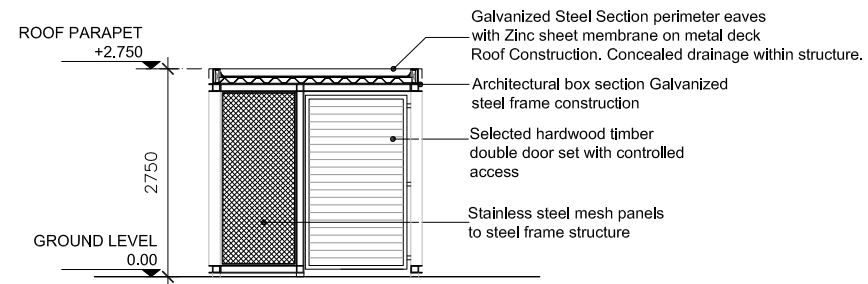

01 Plan of Bin Store C  
PA-402 1:100

02 Section A-A of Bin Store C  
PA-402 1:100

03 Elevation 03 of Bin Store C  
PA-401 1:100

04 Elevation 02 of Bin Store C  
PA-401 1:100

05 Elevation 04 of Bin Store C  
PA-401 1:100

06 Elevation 01 of Bin Store C  
PA-401 1:100

ISSUED FOR PLANNING ONLY, NOT FOR CONSTRUCTION

<p>NOTES:</p> <p>Do not scale from this drawing.</p> <p>Any discrepancies found on site to be reported to Darmody Architects immediately.</p> <p>Any discrepancies found on drawings to be reported to Darmody Architects immediately.</p> <p>Refer to engineers drawings for structural details.</p> <p>All dimensions sized to blockwork.</p>	<p>Rev. Description. Date. Initials.</p>		<p>DRAWING NOTES</p> <p>1. Refer to Site Plan for FFL of bin store. Level 0.00 is used as a datum only.</p>		<p>SCALE BAR</p> <p>0 05</p>		<p>KEY PLAN</p>		<p>NORTH POINT</p>		<p>creative innovative flexible</p> <p><b>darmody</b> architecture</p> <p>91 Townsend Street, Dublin 2 353 1 672 9907 info@darmodyarchitecture.com darmodyarchitecture.com</p>				<p>Project: Strategic Housing Development, on site at Mill Road, Saggart, Co. Dublin.</p>																
	<p>YREF'S CAD REF.</p>										<p>91 Townsend Street, Dublin 2 353 1 672 9907 info@darmodyarchitecture.com darmodyarchitecture.com</p>				<p>Title: BIN STORE C</p> <p>Client: Tetrarch Residential Ltd.</p>																
												<table border="1"> <tr> <th>Rev. No.</th> <th>Scale</th> <th>Date</th> <th>Dr. By</th> <th>Chkd. By</th> <th>Issue</th> </tr> <tr> <td></td> <td>1:100 @ A3</td> <td>10/12/2021</td> <td>Seán Barrett</td> <td>Tim Darmody</td> <td>PLANNING</td> </tr> </table>				Rev. No.	Scale	Date	Dr. By	Chkd. By	Issue		1:100 @ A3	10/12/2021	Seán Barrett	Tim Darmody	PLANNING	<p>Dwg. No. PA-402</p>		<p>Job No. 19037</p>	
Rev. No.	Scale	Date	Dr. By	Chkd. By	Issue																										
	1:100 @ A3	10/12/2021	Seán Barrett	Tim Darmody	PLANNING																										