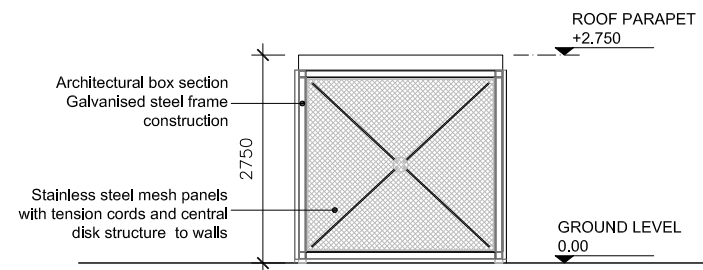

01 Plan of Bin Store C  
PA-402 1:100

02 Section A-A of Bin Store C  
PA-402 1:100

03 Elevation 03 of Bin Store C  
PA-401 1:100

04 Elevation 02 of Bin Store C  
PA-401 1:100

05 Elevation 04 of Bin Store C  
PA-401 1:100

06 Elevation 01 of Bin Store C  
PA-401 1:100

ISSUED FOR PLANNING ONLY, NOT FOR CONSTRUCTION

<p>NOTES:</p> <p>Do not scale from this drawing.</p> <p>Any discrepancies found on site to be reported to Darmody Architects immediately.</p> <p>Any discrepancies found on drawings to be reported to Darmody Architects immediately.</p> <p>Refer to engineers drawings for structural details.</p> <p>All dimensions sized to blockwork.</p>	<p>Rev. Description. Date. Initials.</p>		<p>DRAWING NOTES</p> <p>1. Refer to Site Plan for FFL of bin store. Level 0.00 is used as a datum only.</p>		<p>SCALE BAR</p> <p>0 05</p>		<p>KEY PLAN</p>		<p>NORTH POINT</p>		<p>creative innovative flexible</p> <p><b>darmody</b> architecture</p> <p>91 Townsend Street, Dublin 2 353 1 672 9907 info@darmodyarchitecture.com darmodyarchitecture.com</p>				<p>Project: Strategic Housing Development, on site at Mill Road, Saggart, Co. Dublin.</p>																
	<p>YREF'S CAD REF.</p>										<p>91 Townsend Street, Dublin 2 353 1 672 9907 info@darmodyarchitecture.com darmodyarchitecture.com</p>				<p>Title: BIN STORE C</p> <p>Client: Tetrarch Residential Ltd.</p>																
												<table border="1"> <tr> <th>Rev. No.</th> <th>Scale</th> <th>Date</th> <th>Dr. By</th> <th>Chkd. By</th> <th>Issue</th> </tr> <tr> <td></td> <td>1:100 @ A3</td> <td>10/12/2021</td> <td>Seán Barrett</td> <td>Tim Darmody</td> <td>PLANNING</td> </tr> </table>				Rev. No.	Scale	Date	Dr. By	Chkd. By	Issue		1:100 @ A3	10/12/2021	Seán Barrett	Tim Darmody	PLANNING	<p>Dwg. No. PA-402</p>		<p>Job No. 19037</p>	
Rev. No.	Scale	Date	Dr. By	Chkd. By	Issue																										
	1:100 @ A3	10/12/2021	Seán Barrett	Tim Darmody	PLANNING																										