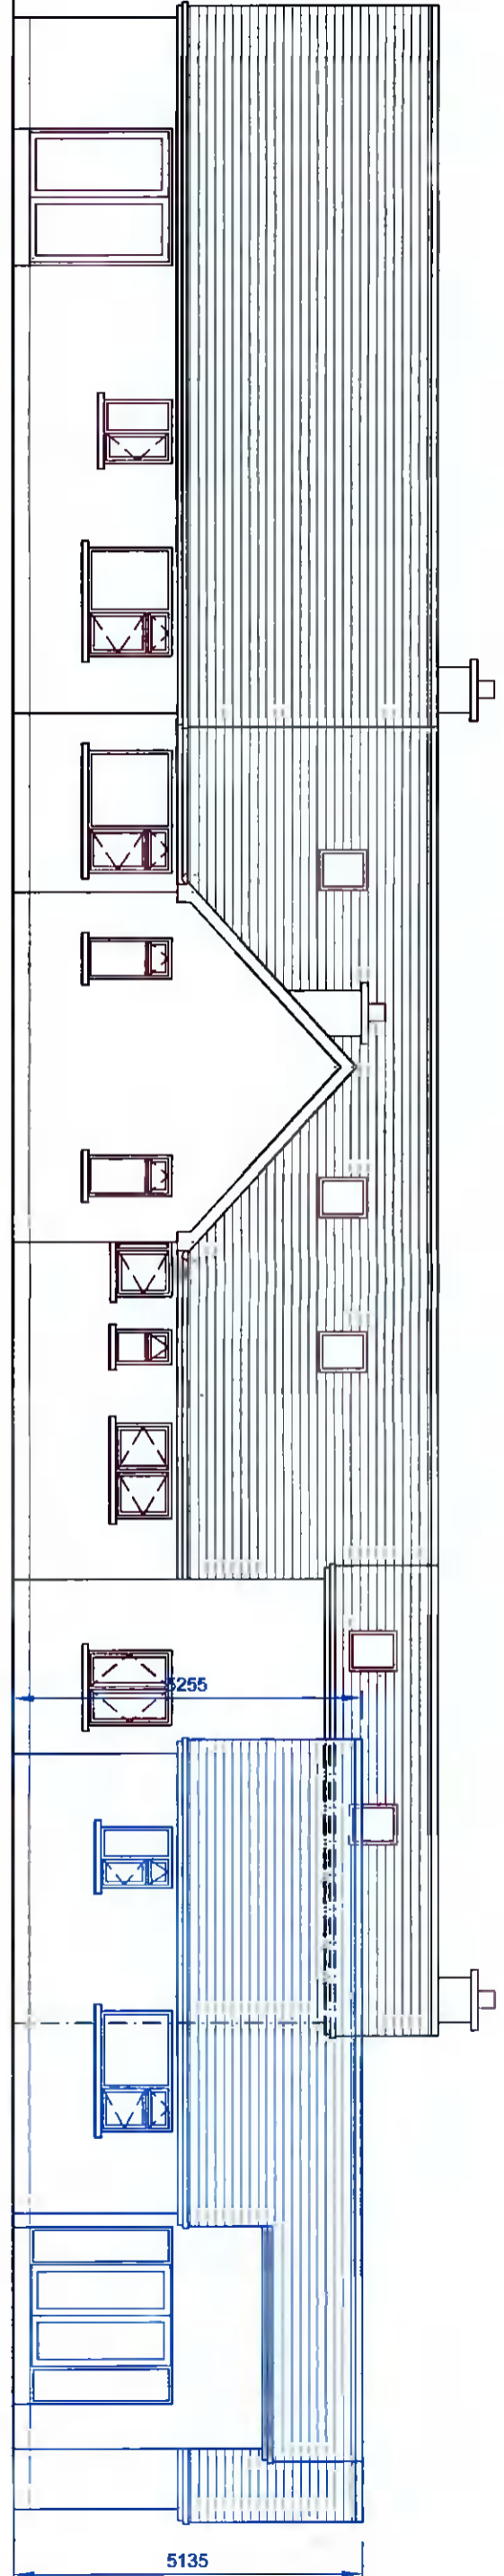

PROPOSED WORKS
SHOWN COLOURED BLUE

WEST ELEVATION

NORTH ELEVATION
EXTENSION NOT VISIBLE FROM THIS SIDE

NO	REVISION	DATE

H. K. O'DALY & ASSOCIATES
ARCHITECTURAL & PLANNING CONSULTANTS
KINGSWOOD, NAAS ROAD, CLONDALKIN, DUBLIN 22.
TELEPHONE (01) 459 1127

PROJECT: EXTENSION AT GLENARRANEEN, BRITTAS, CO. DUBLIN.
SCALE: 1:100
DATE: AUGUST 2021
DRAWN: *Keith O'Daly*
CHECKED: *Keith O'Daly*

DRAWING TITLE: PROPOSED WEST & NORTH ELEVATIONS.
CLIENT: KEITH JUSTICE.
DRAWING NO: 821/6/8
© THIS DRAWING IS COPYRIGHT