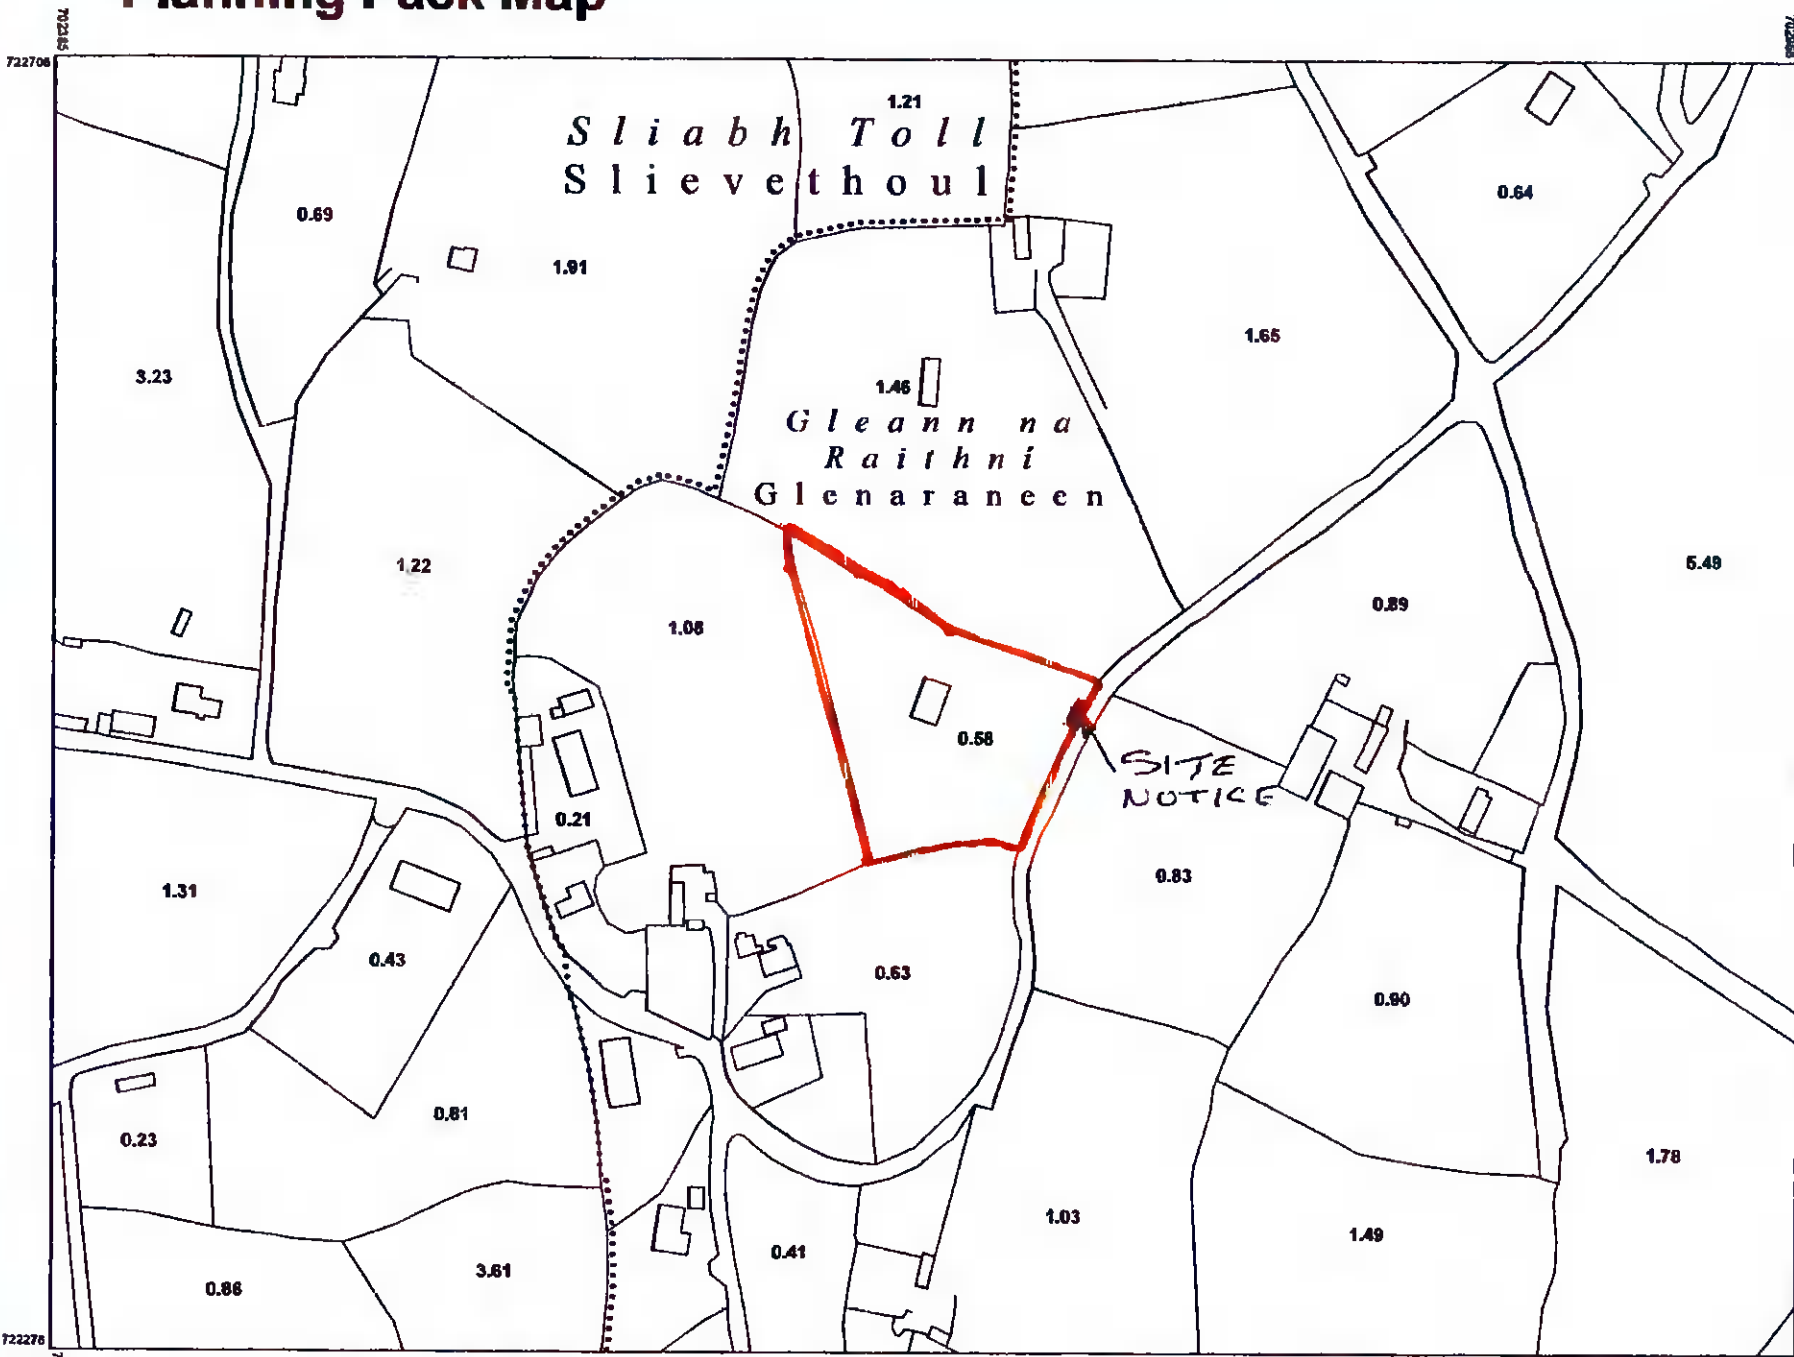

Planning Pack Map

CENTRE COORDINATES:
ITM 702677,722481

PUBLISHED: 05/10/2021
ORDER NO.: 50224138_1

MAP SERIES: 1:2,500
MAP SHEETS: 3512-B

COMPILED AND PUBLISHED BY:
Ordnance Survey Ireland,
Phoenix Park,
Dublin 8,
Ireland.

The representation on this map
of a road, track or footpath
is not evidence of the existence
of a right of way.

Ordnance Survey maps
never show legal property
boundaries, nor do they
show ownership of
physical features.

© Suirbhéireacht Ordnáís Éireann,
2021
© Ordnance Survey Ireland, 2021
www.osl.ie/copyright

OUTPUT SCALE: 1:2,500

CAPTURE RESOLUTION:
The map objects are only accurate to the
resolution at which they were captured.
Output scale is not indicative of data capture scale.
Further information is available at
<http://www.osl.ie>; search 'Capture Resolution'