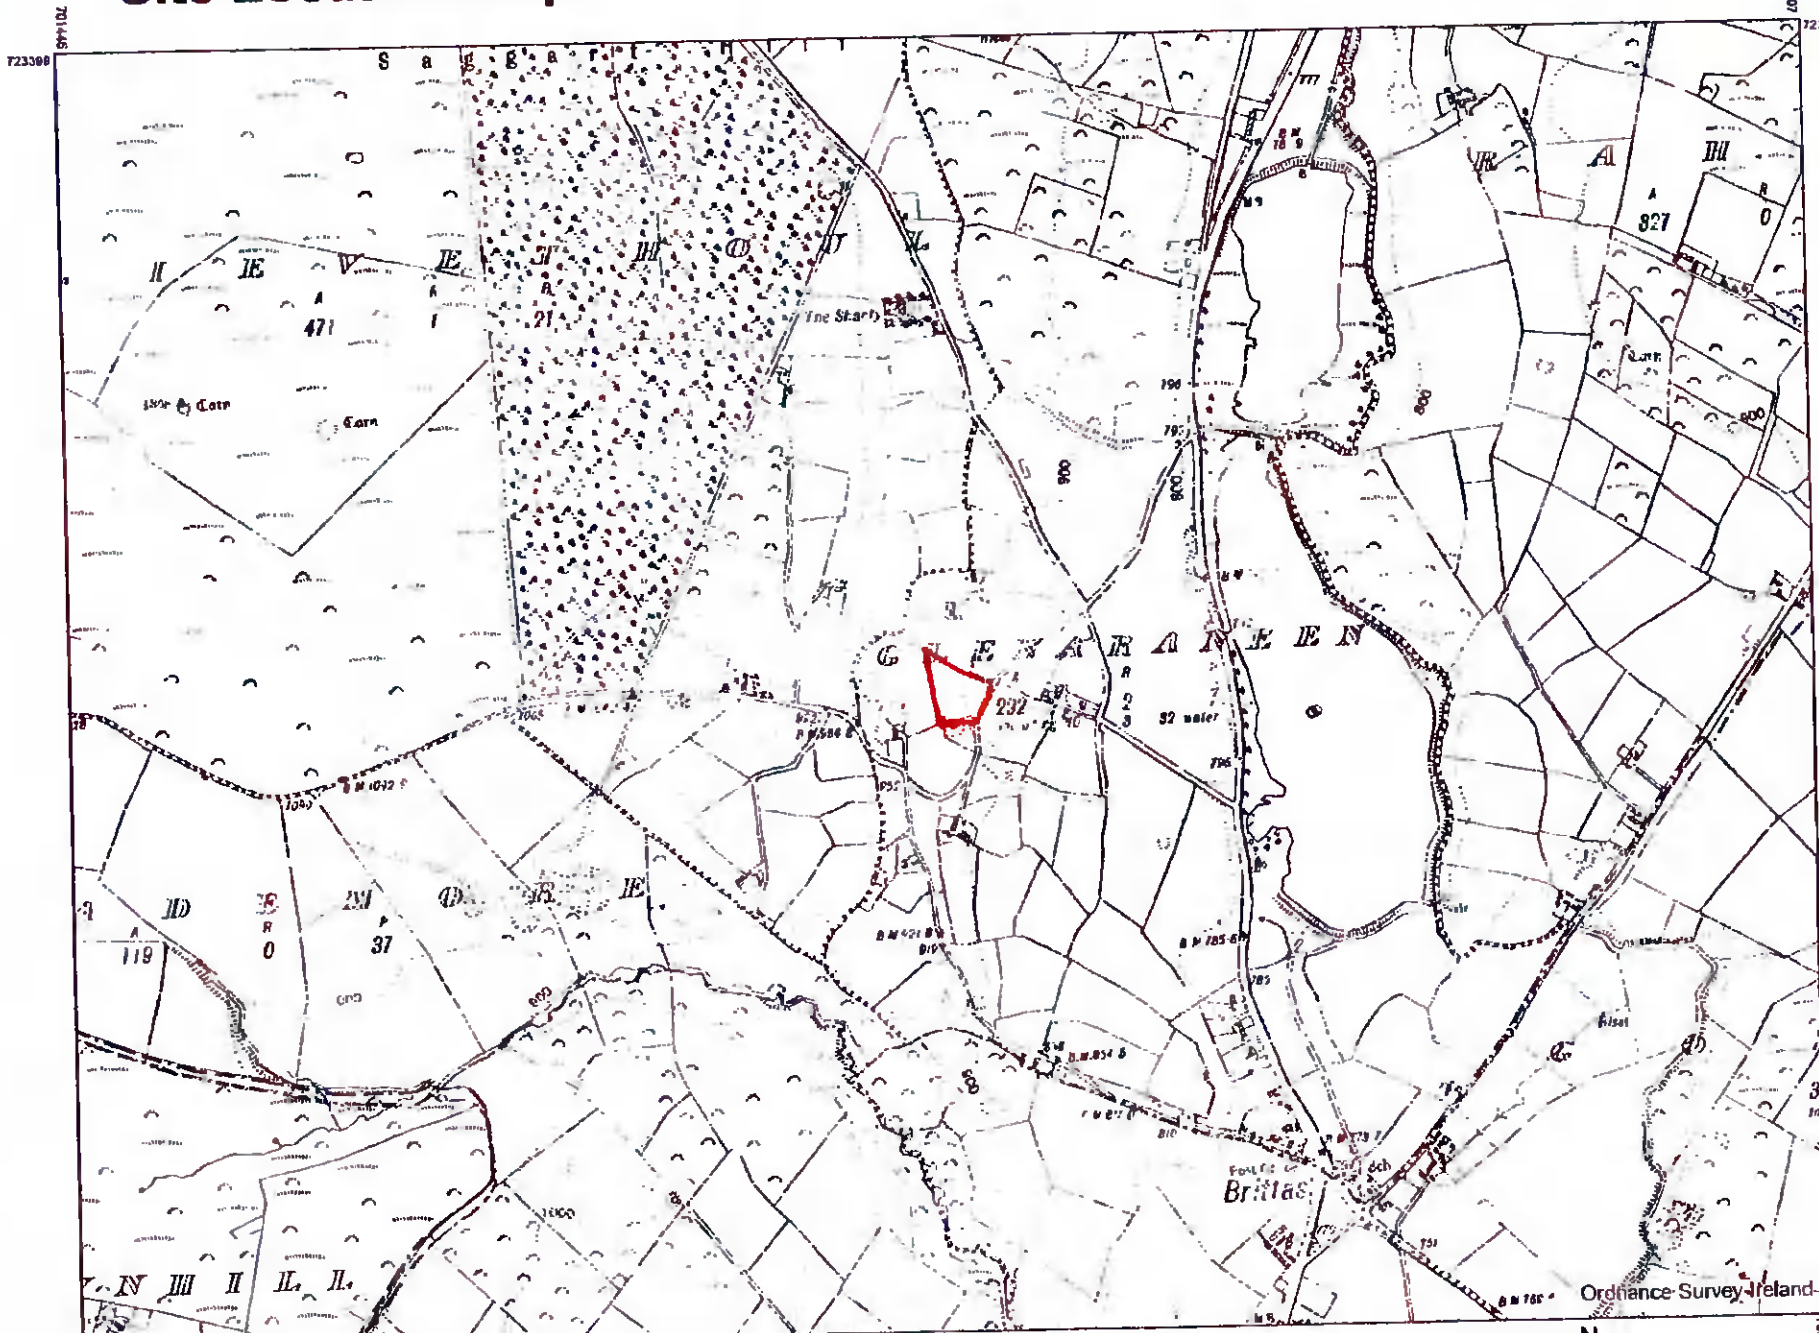

# Site Location Map

**CENTRE COORDINATES:**  
ITM 702677,722491

**PUBLISHED:** 05/10/2021  
**ORDER NO.:** 50224138\_

**MAP SERIES:** 6 Inch Raster  
**MAP SHEETS:** DN024+024A  
6 Inch Raster KE020  
6 Inch Raster WW001

The representation on this map  
of a road, track or footpath  
is not evidence of the existence  
of a right of way.

Ordnance Survey maps  
never show legal property  
boundaries, nor do they  
show ownership of  
physical features.