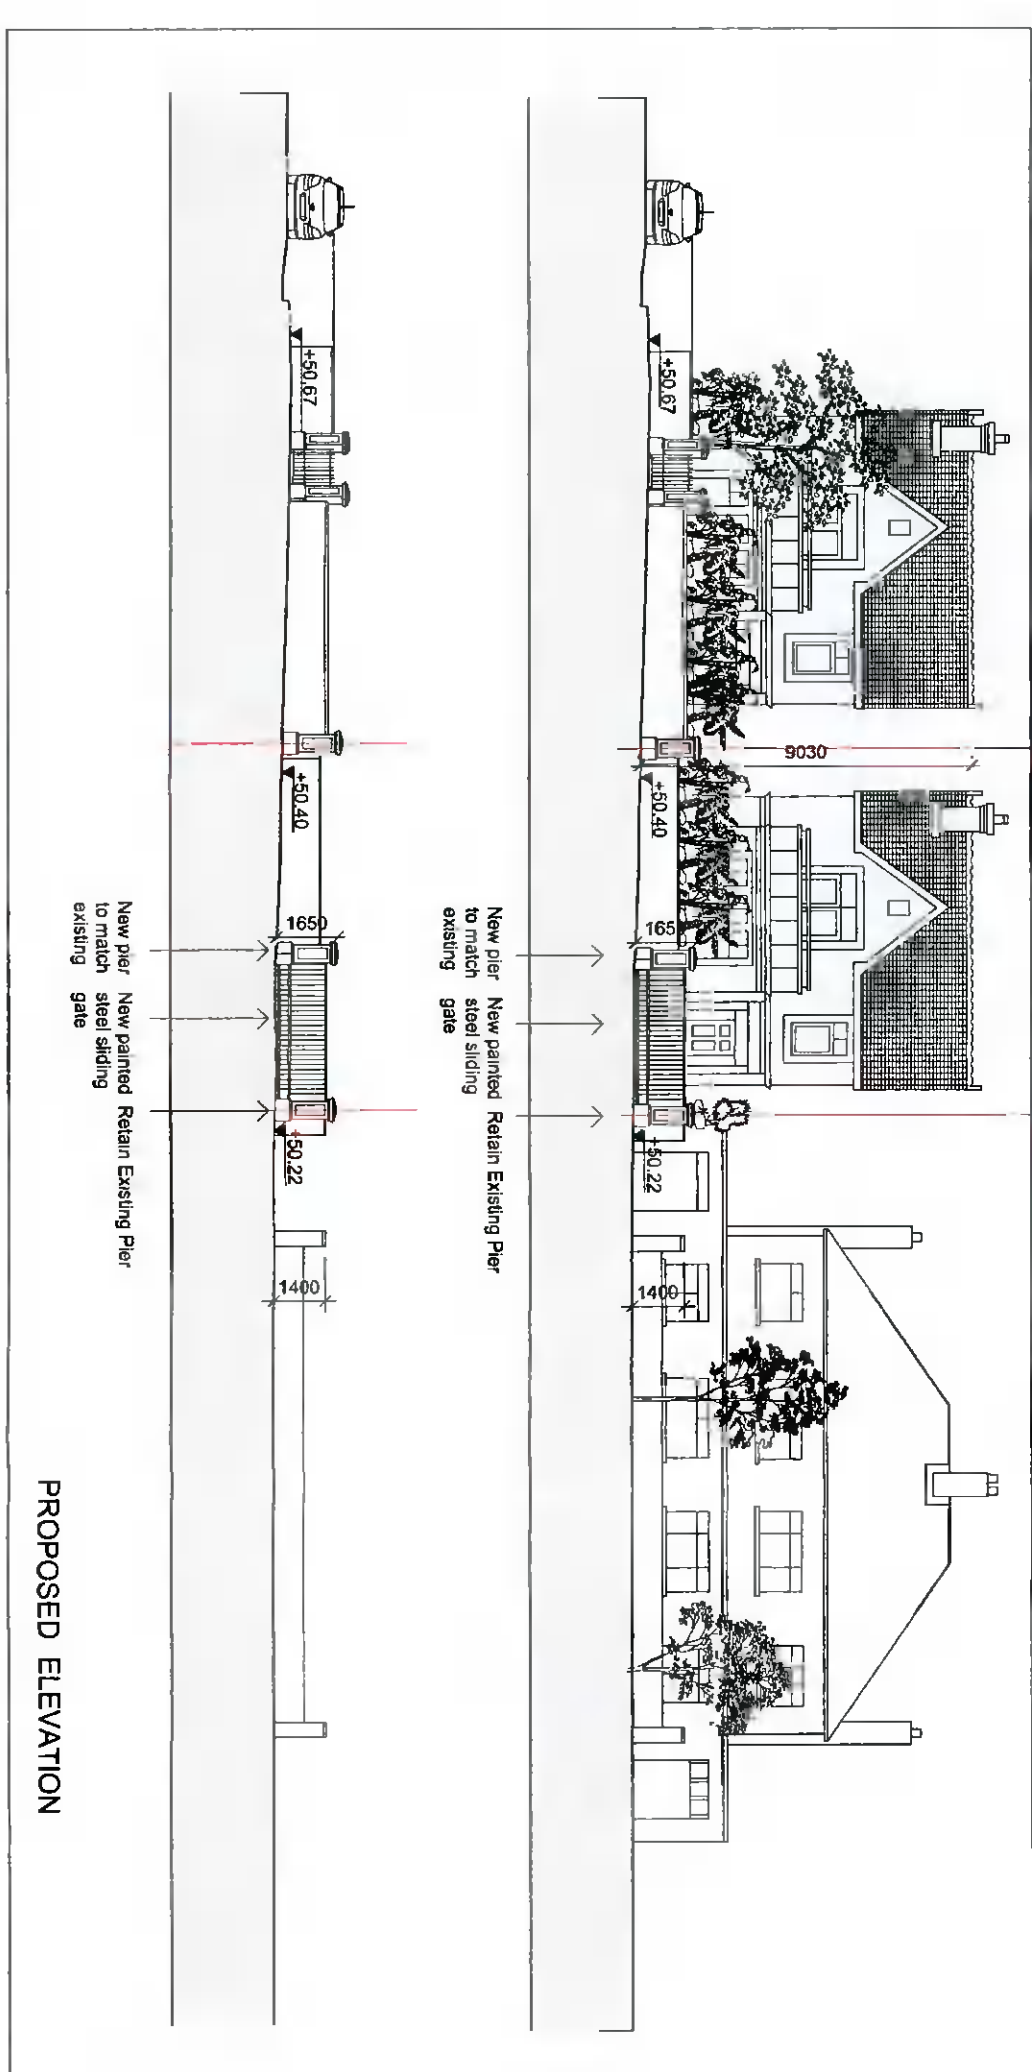

EXISTING ELEVATION

PROPOSED ELEVATION

PLANNING DRAWINGS

Infinitefocus

Engineers, Planners & Construction Managers
 10 Father McWey St. Edenderry, Co Offaly
 087 299 2206 admin@infinitefocus.ie

DATE: 21.12.2021
 CLIENT: Sharon Browne

PROJECT	PROPOSED DEVELOPMENT AT 93 Wainfort Road, Terenure, Dublin 6W, D6WPW95
TITLE	ELEVATIONS
SCALE	1:200 (A3)
DRAWING NO.	IF-C05
REVISION	