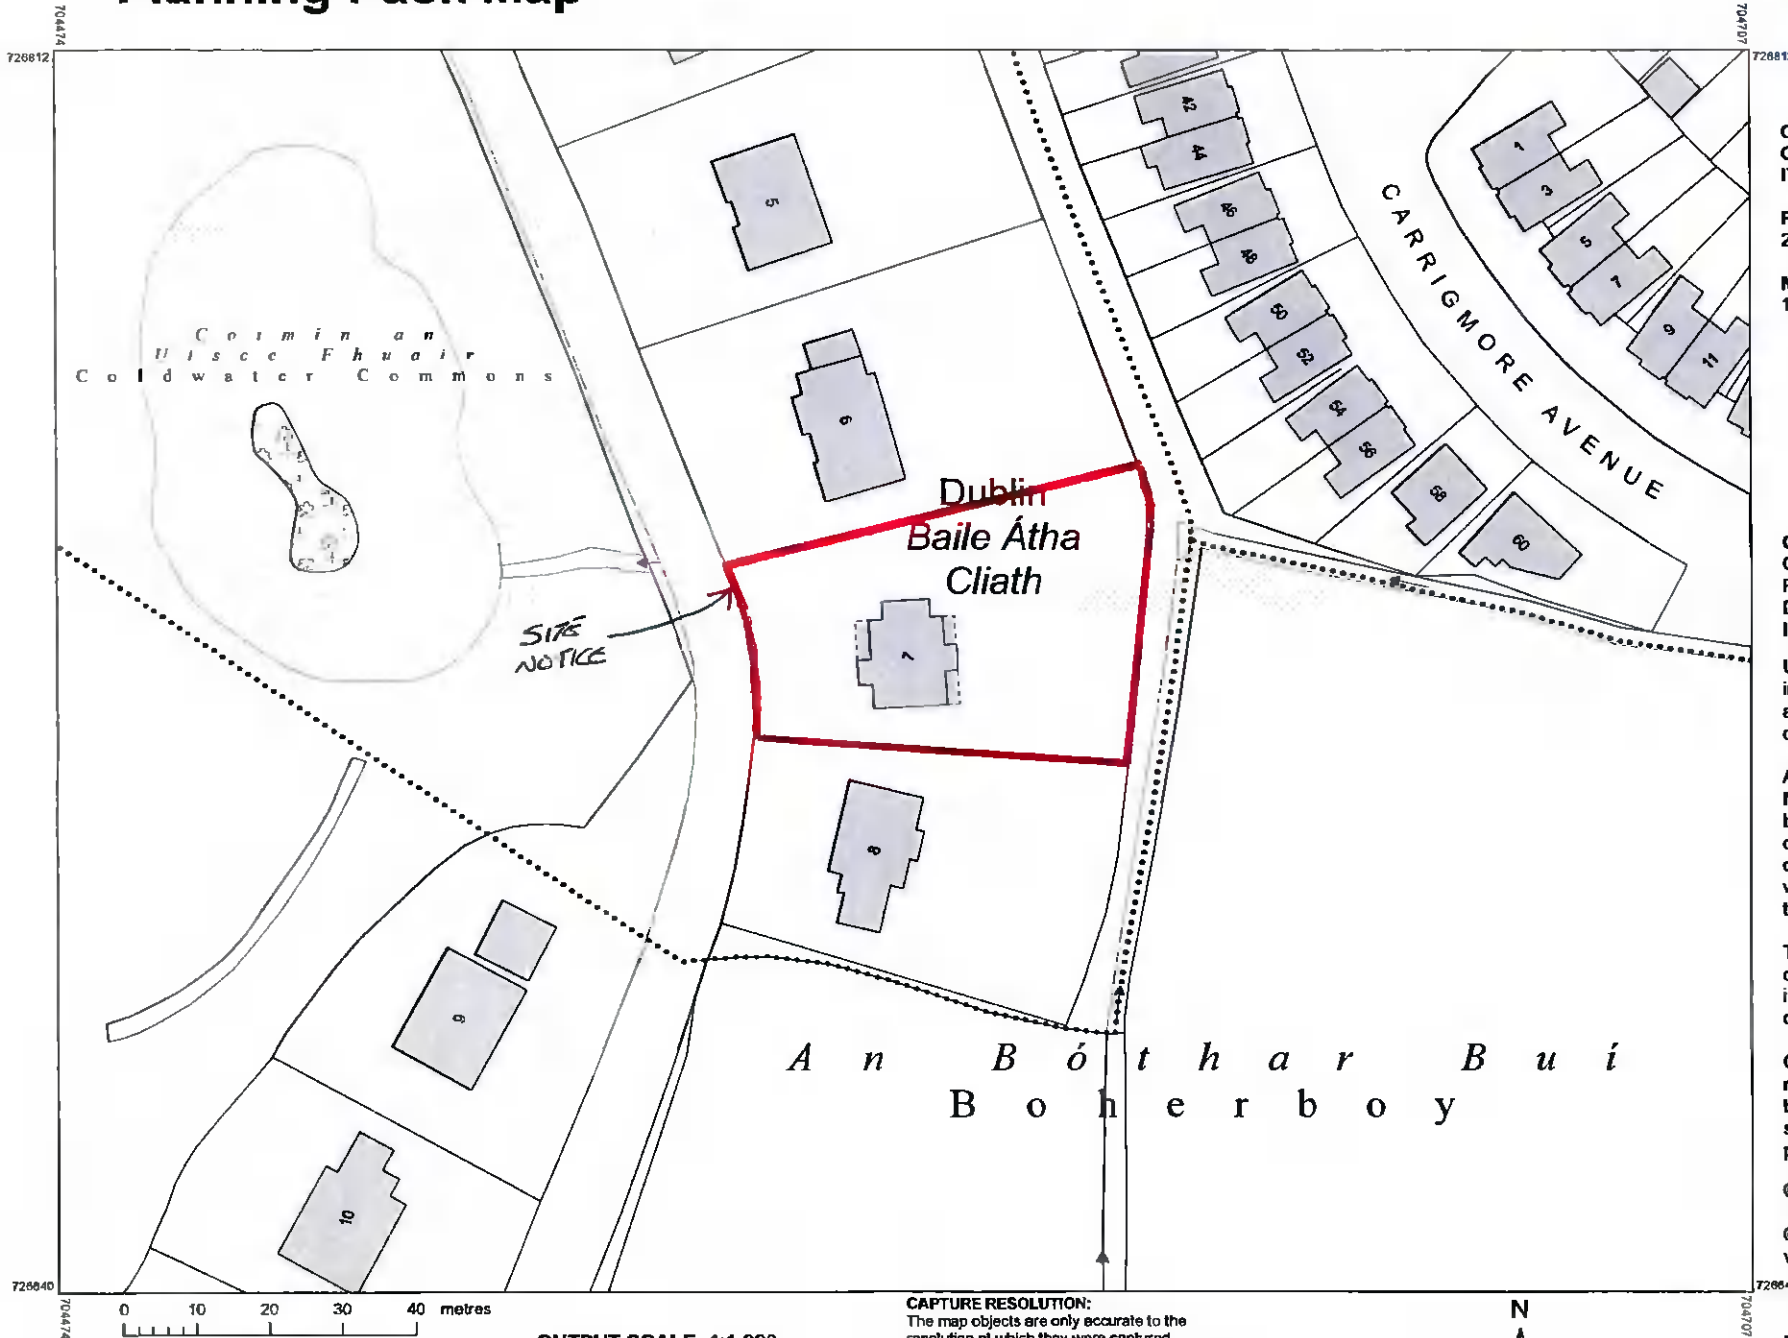

# Planning Pack Map

**CENTRE COORDINATES:**  
ITM 704591.726726

**PUBLISHED:** 20/12/2021  
**ORDER NO.:** 50240714\_1

**MAP SERIES:** 1:2,500  
**MAP SHEETS:** 3389-C

**COMPILED AND PUBLISHED BY:**  
Ordnance Survey Ireland,  
Phoenix Park,  
Dublin 8,  
Ireland.

The representation on this map  
of a road, track or footpath  
is not evidence of the existence  
of a right of way.

Ordnance Survey maps  
never show legal property  
boundaries, nor do they  
show ownership of  
physical features.

**OUTPUT SCALE: 1:1,000**