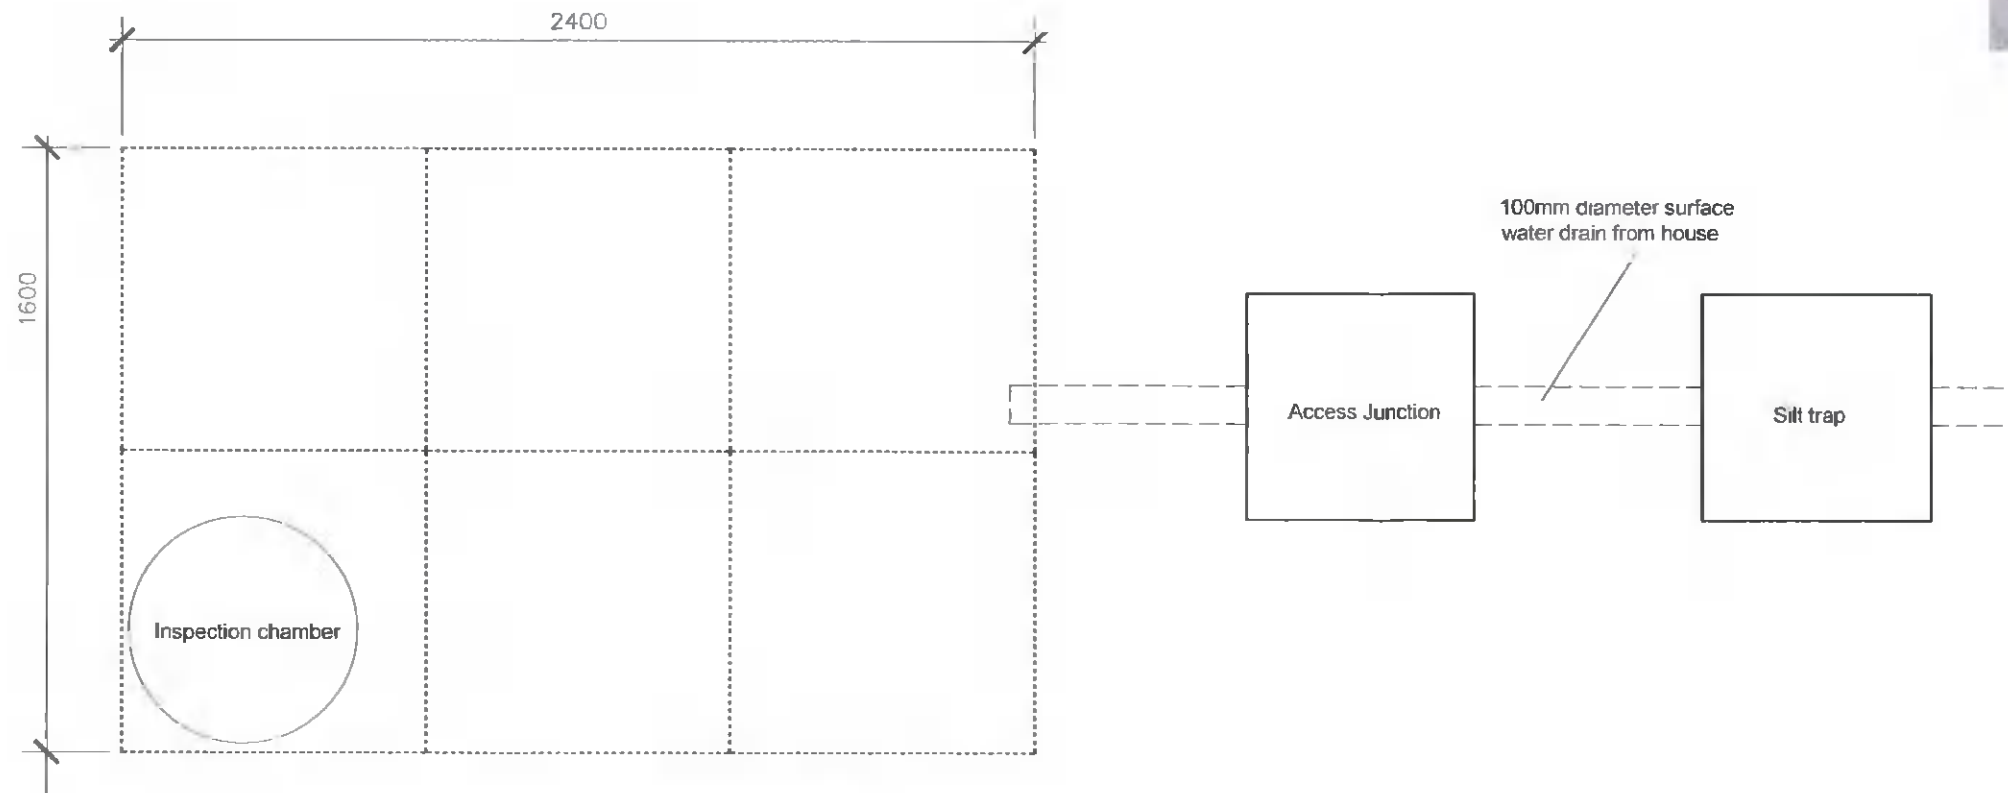

Modular plastic soakaway crates.

Project  
 One Bedroom House  
 to 20 Woodford Park

74 Lambourn Park  
 Clonsilla  
 Dublin 15

Drawing Title  
 Soakaway detail

Job No 21.14    Dwg No ---011    Scale 1:20    Date 26.12.21