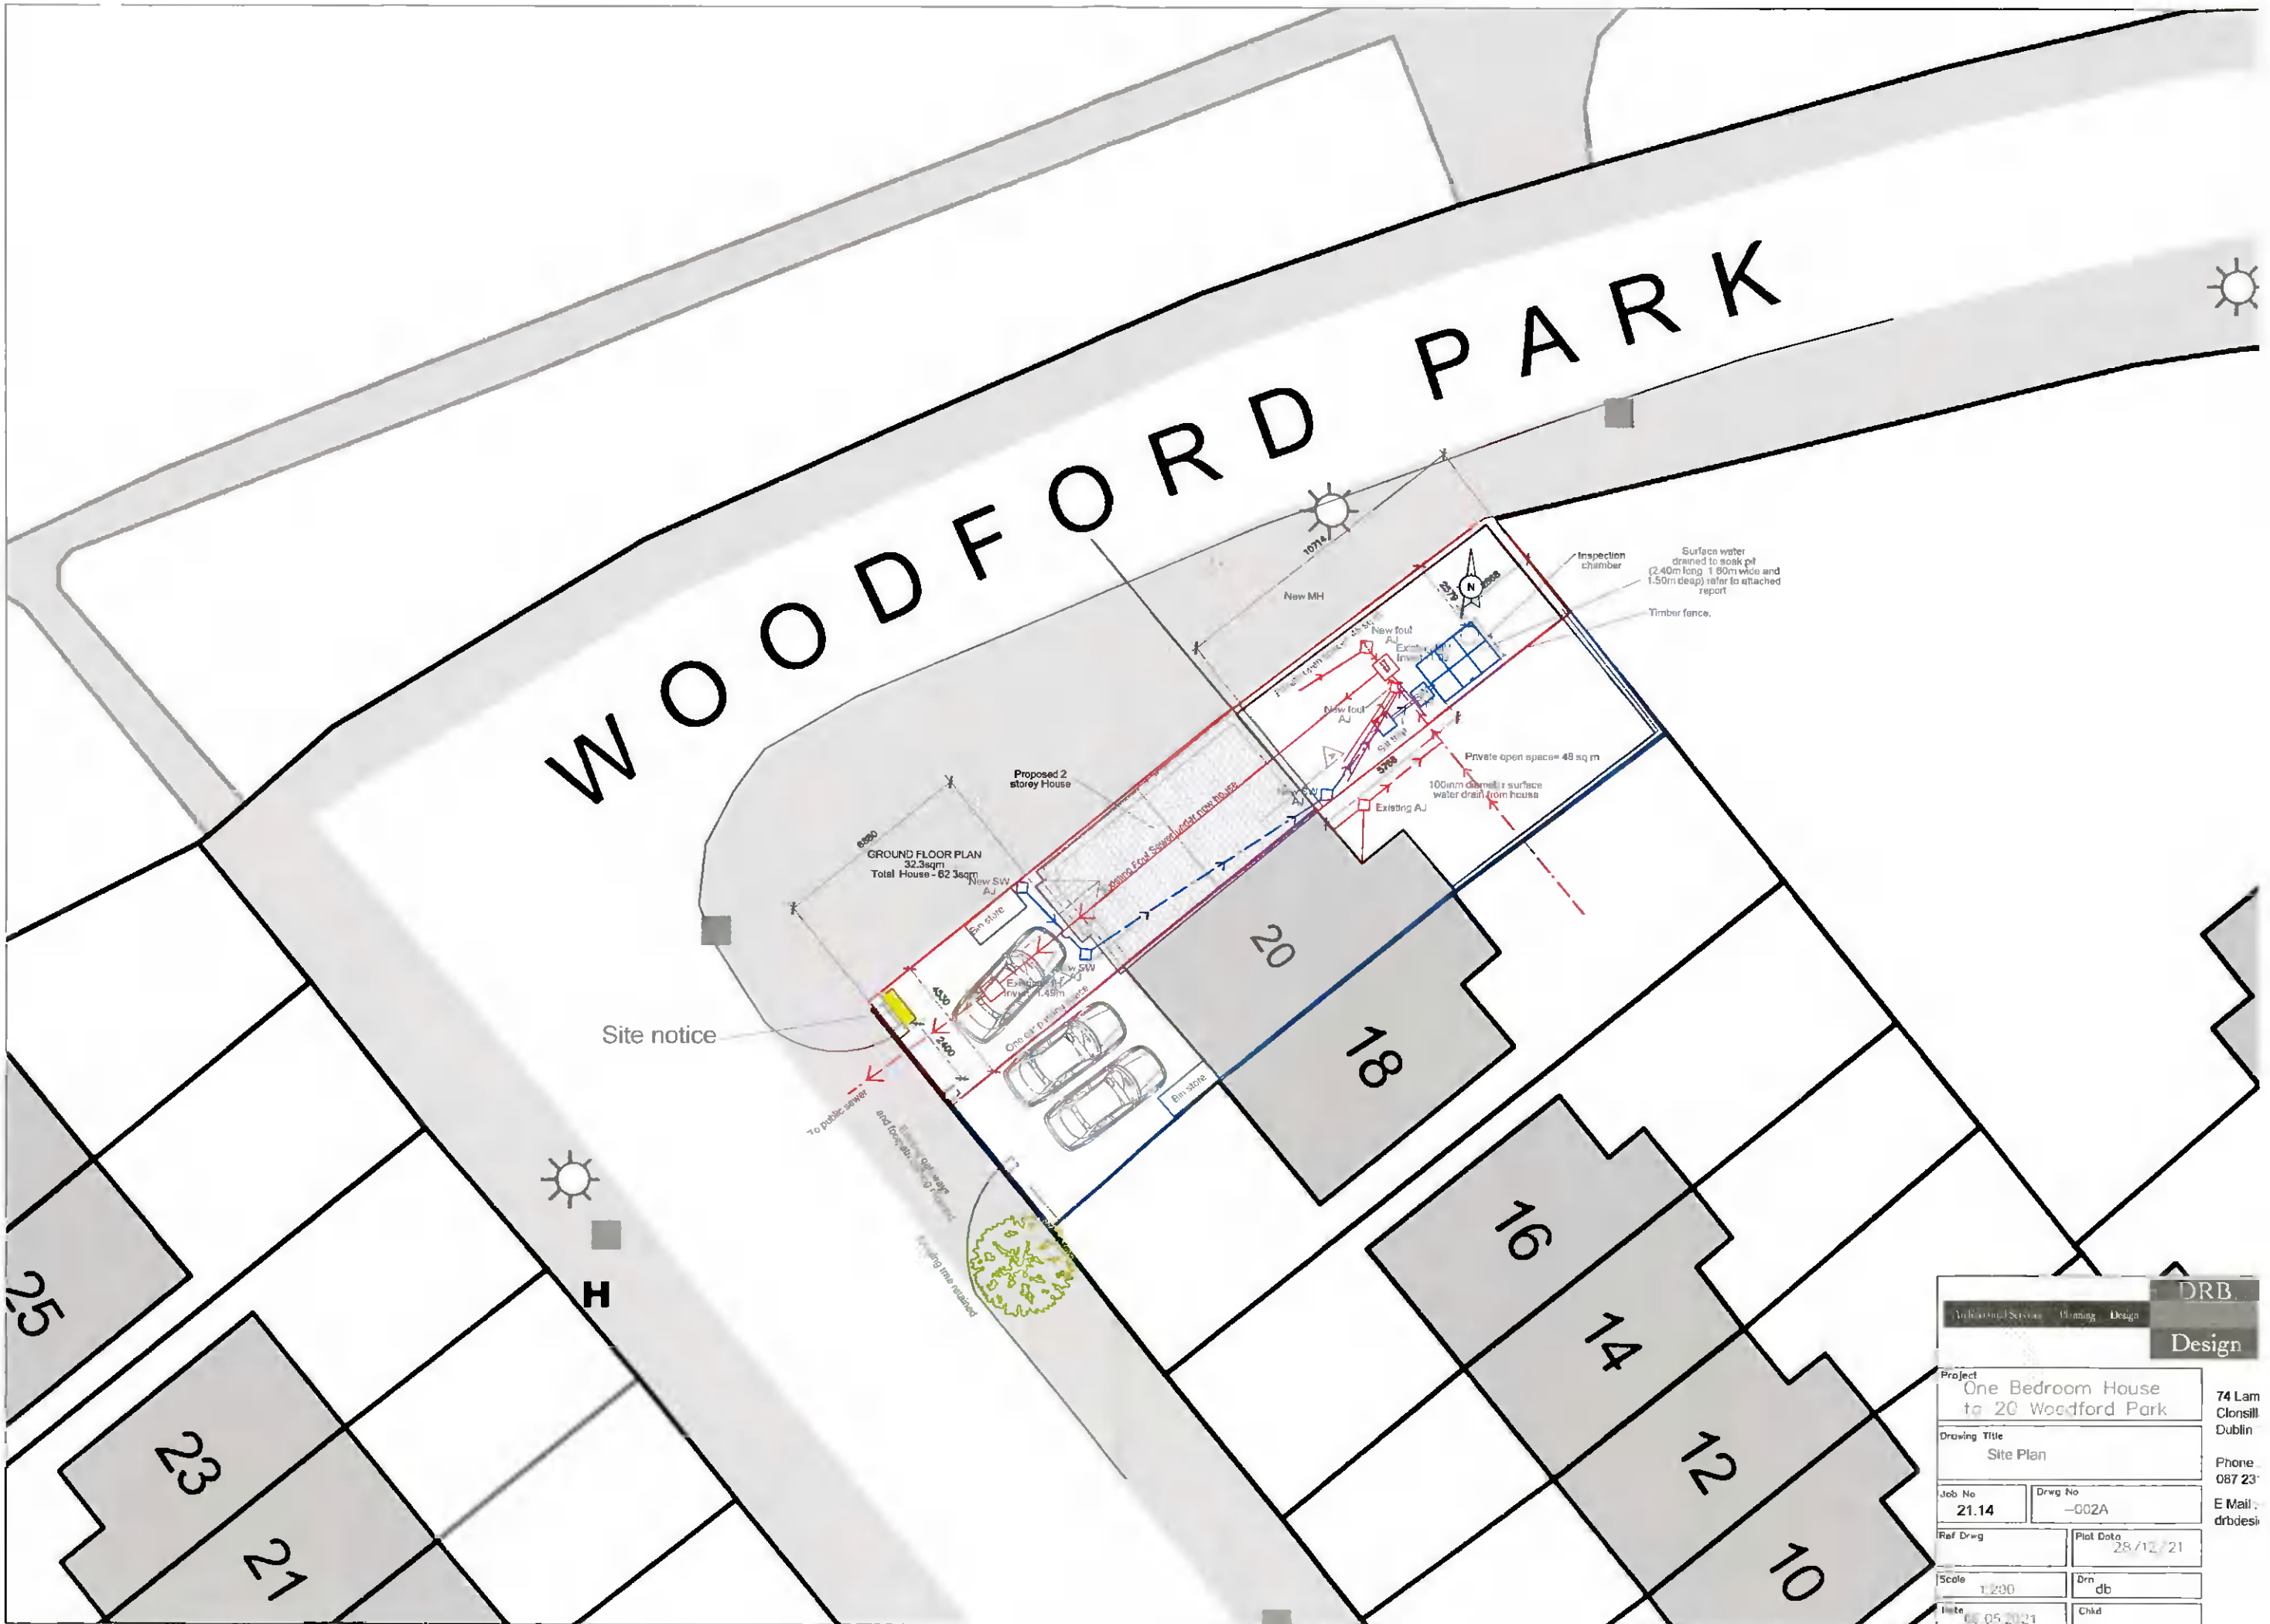

WOODFORD PARK

DRB	
Architectural Services Planning Design	
Design	
Project One Bedroom House to 20 Woodford Park	
Drawing Title Site Plan	
Job No 21.14	Drawg No -002A
Ref Drawg	Plot Date 28/12/21
Scale 1:200	Drn db
Date 05/05/2021	Chkd