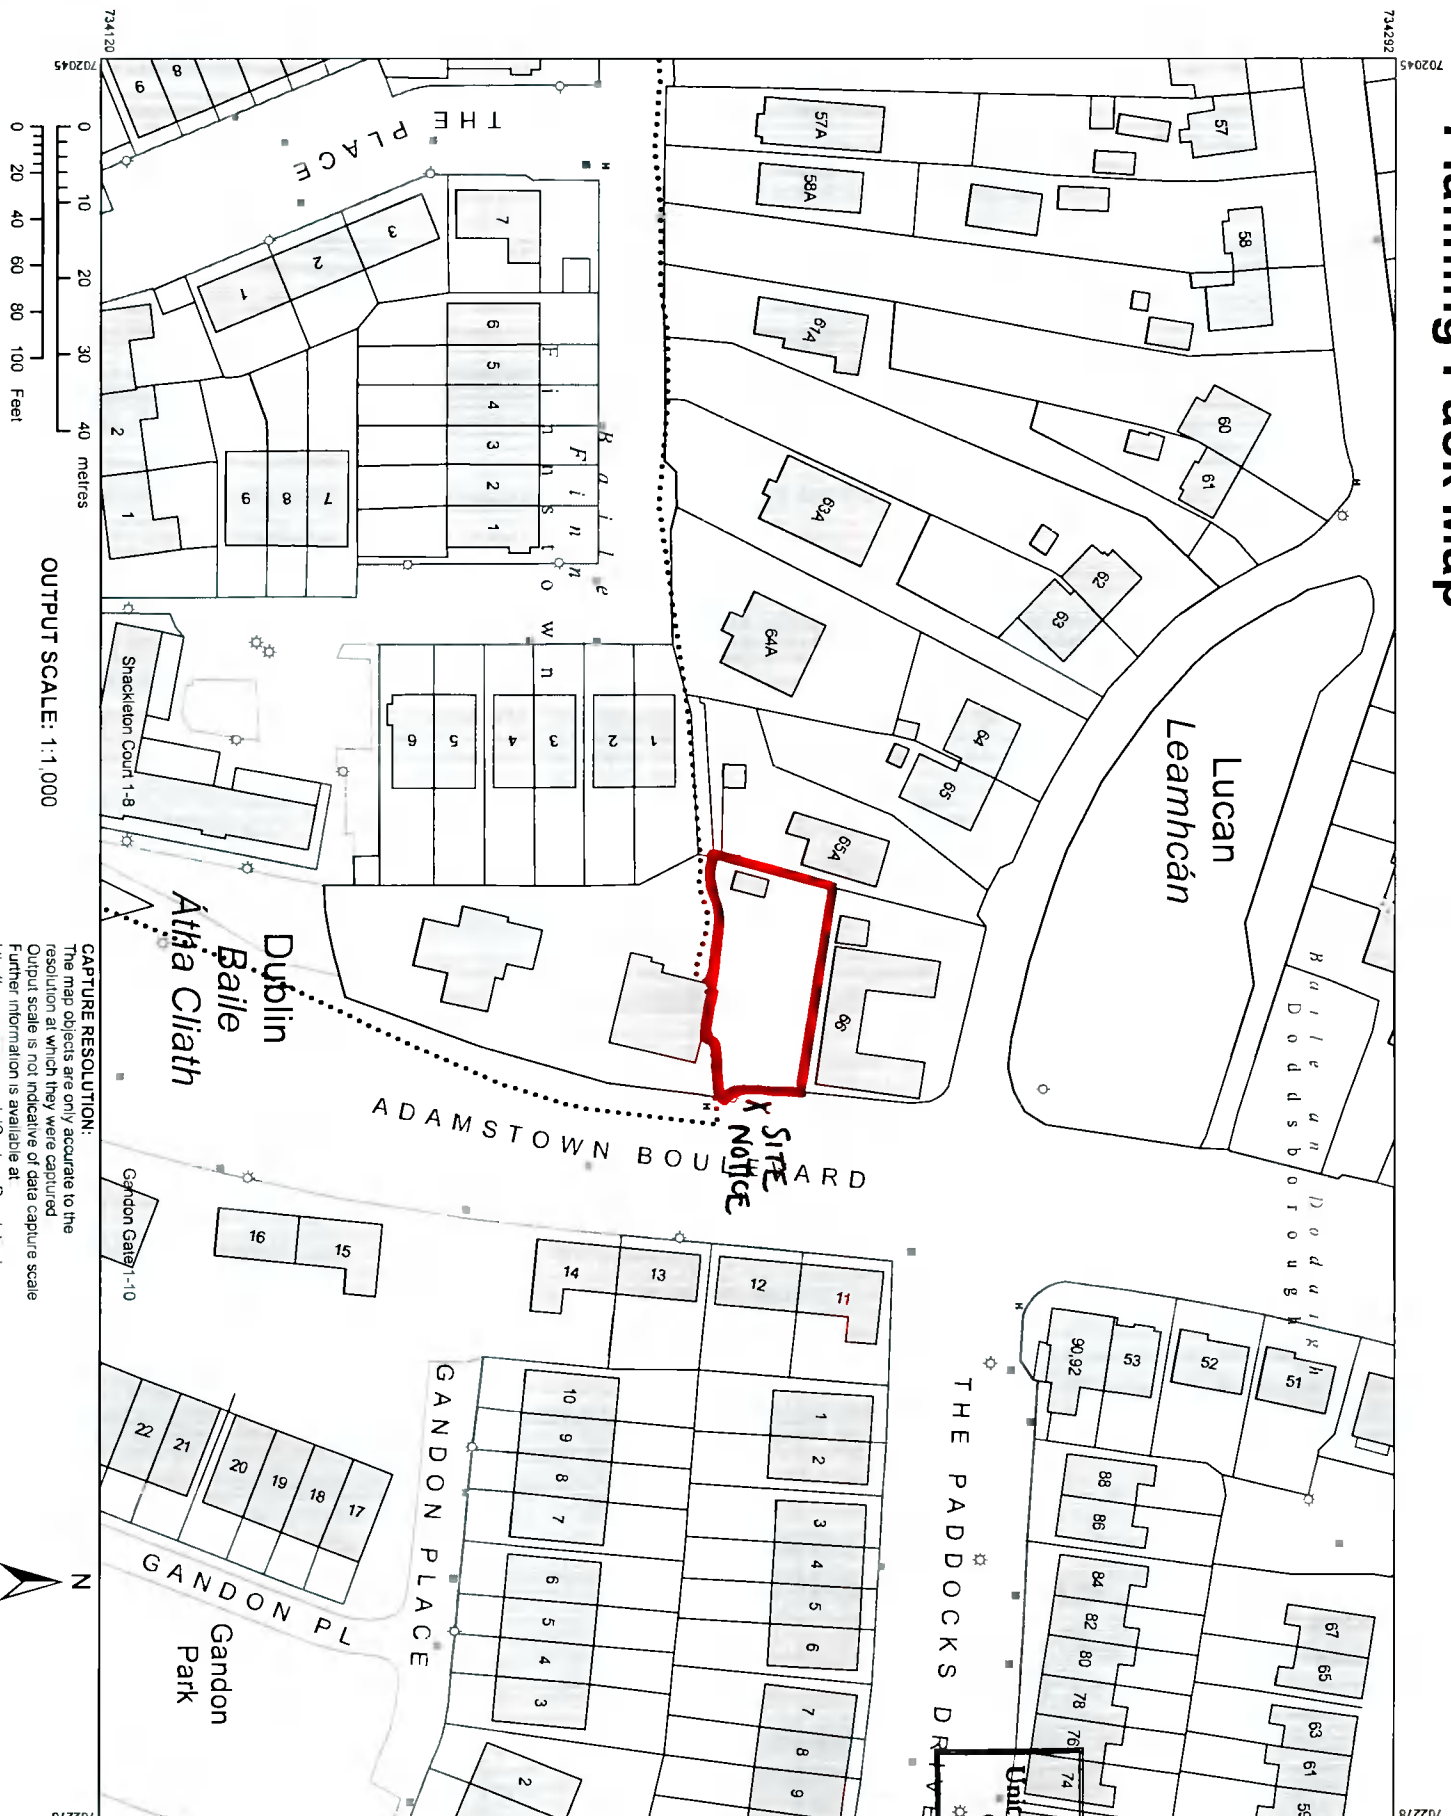

Planning Pack Map

CENTRE COORDINATES:
 ITM 702162.734206

PUBLISHED: 10/09/2021
ORDER NO.: 50219023_1

MAP SERIES: 1:1,000
MAP SHEETS: 3260-08

AKM DESIGN
 Unit 6, Kingswood Business Centre,
 Citywest Business Campus,
 D24 A068

The representation on this map
 of a road, track or footpath
 is not evidence of the existence
 of a right of way.

Ordnance Survey maps
 never show legal property
 boundaries, nor do they
 show ownership of
 physical features.

© Surbhéireacht Ordánais Éireann
 2021
 © Ordnance Survey Ireland, 2021
www.osi.ie/copyright

LEGEND:
<http://www.osi.ie/>
 search 'Large Scale Legend'

CAPTURE RESOLUTION:
 The map objects are only accurate to the
 resolution at which they were captured.
 Output scale is not indicative of data capture scale.
 Further information is available at
<http://www.osi.ie/search/CaptureResolution>