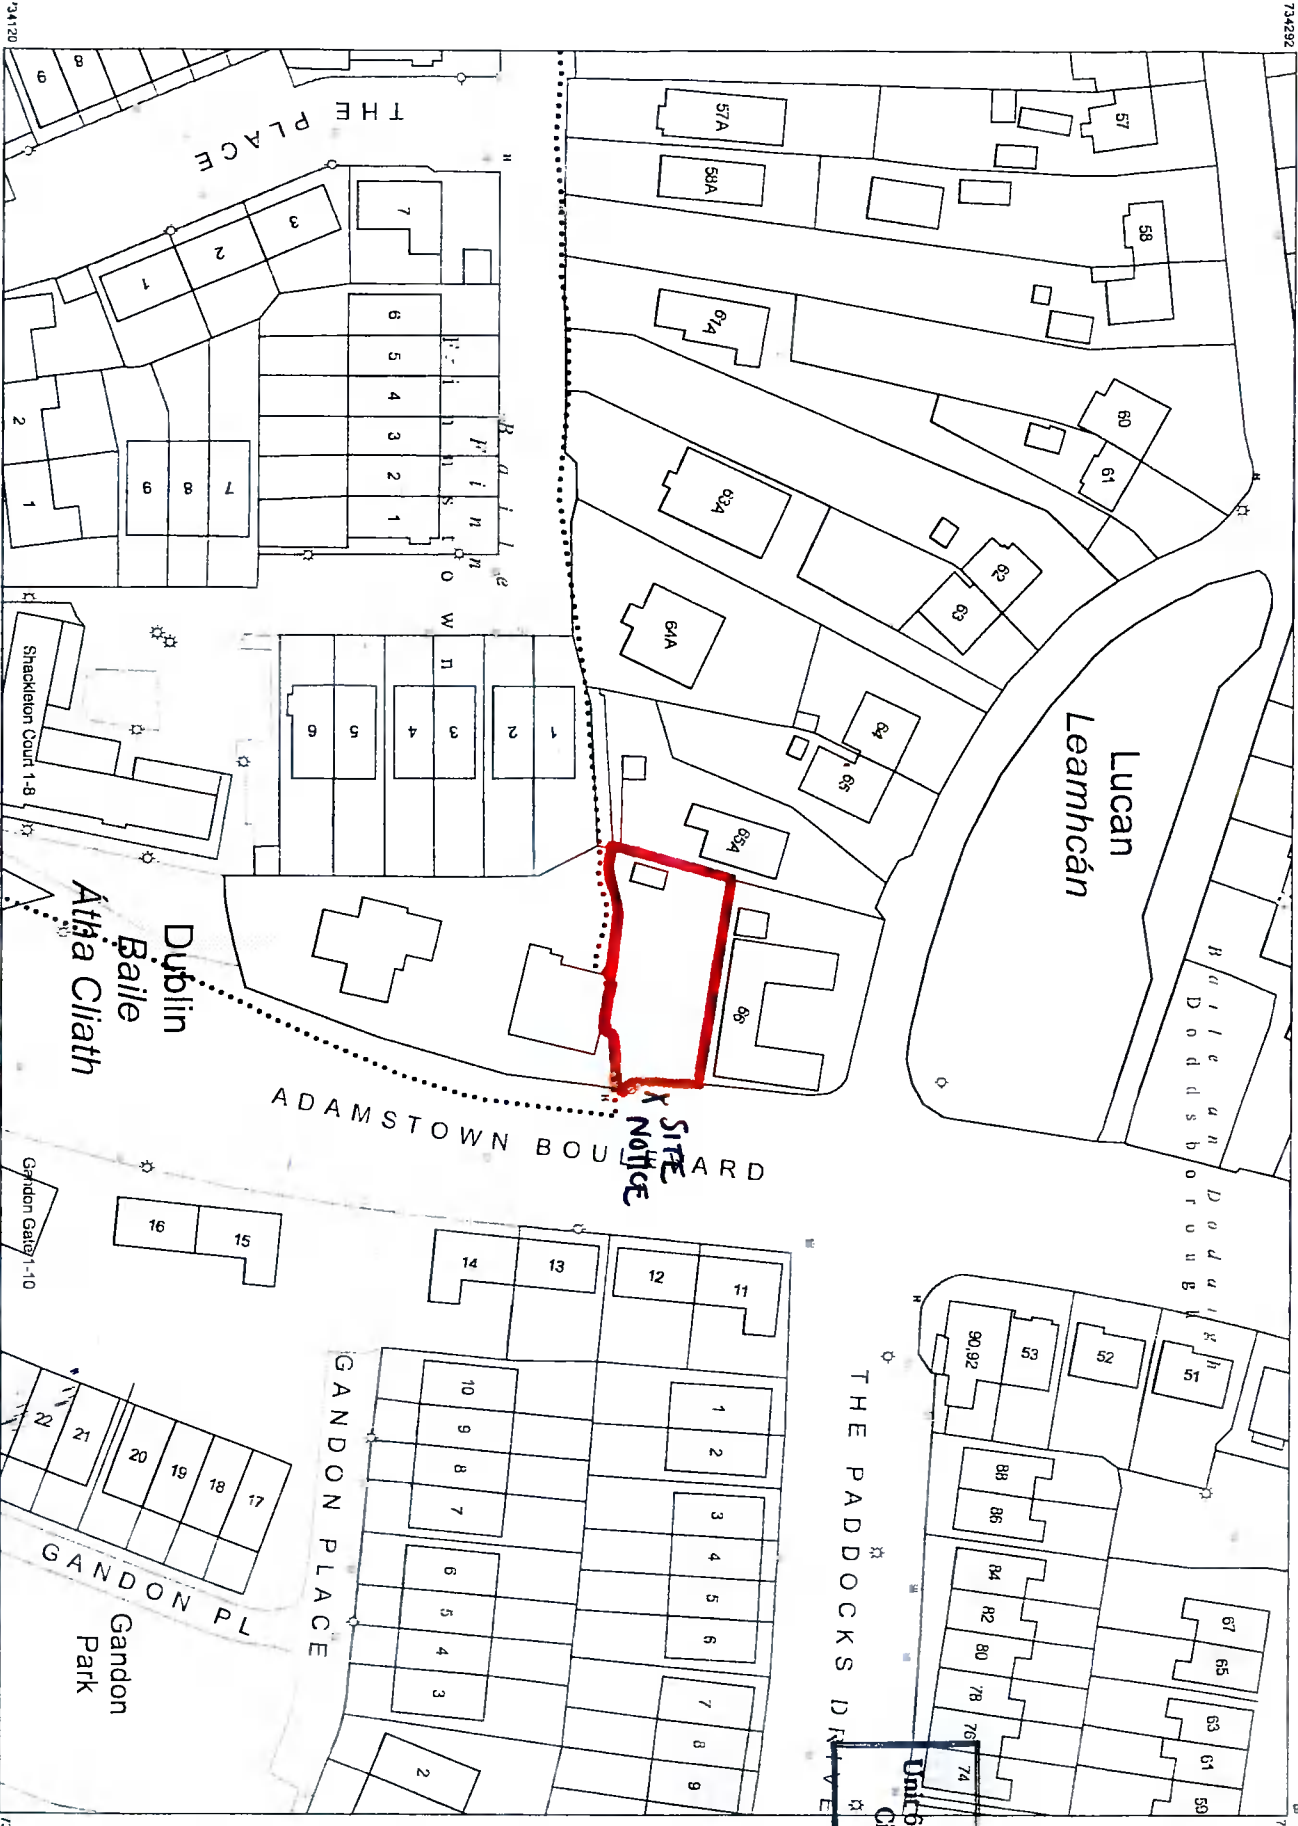

# Planning Pack Map

**AKM DESIGN**  
 Unit 6, Kingswood Business Centre,  
 Citywest Business Campus,  
 D24 A068

**CENTRE COORDINATES:**  
 ITM 702162.734206

**PUBLISHED:** 10/09/2021

**MAP SERIES:** 1-1,000

**ORDER NO.:** 50219023\_1

**MAP SHEETS:** 32/80\_08

**COMPILED AND PUBLISHED BY:**  
 Ordnance Survey Ireland,  
 Phoenix Park,  
 Dublin 8,  
 Ireland.

Unauthorised reproduction infringes Ordnance Survey Ireland and Government of Ireland copyright

All rights reserved  
 No part of this publication may be copied, reproduced or transmitted in any form or by any means without the prior written permission of the copyright owners.

The representation on this map of a road, track or footpath is not evidence of the existence of a right of way