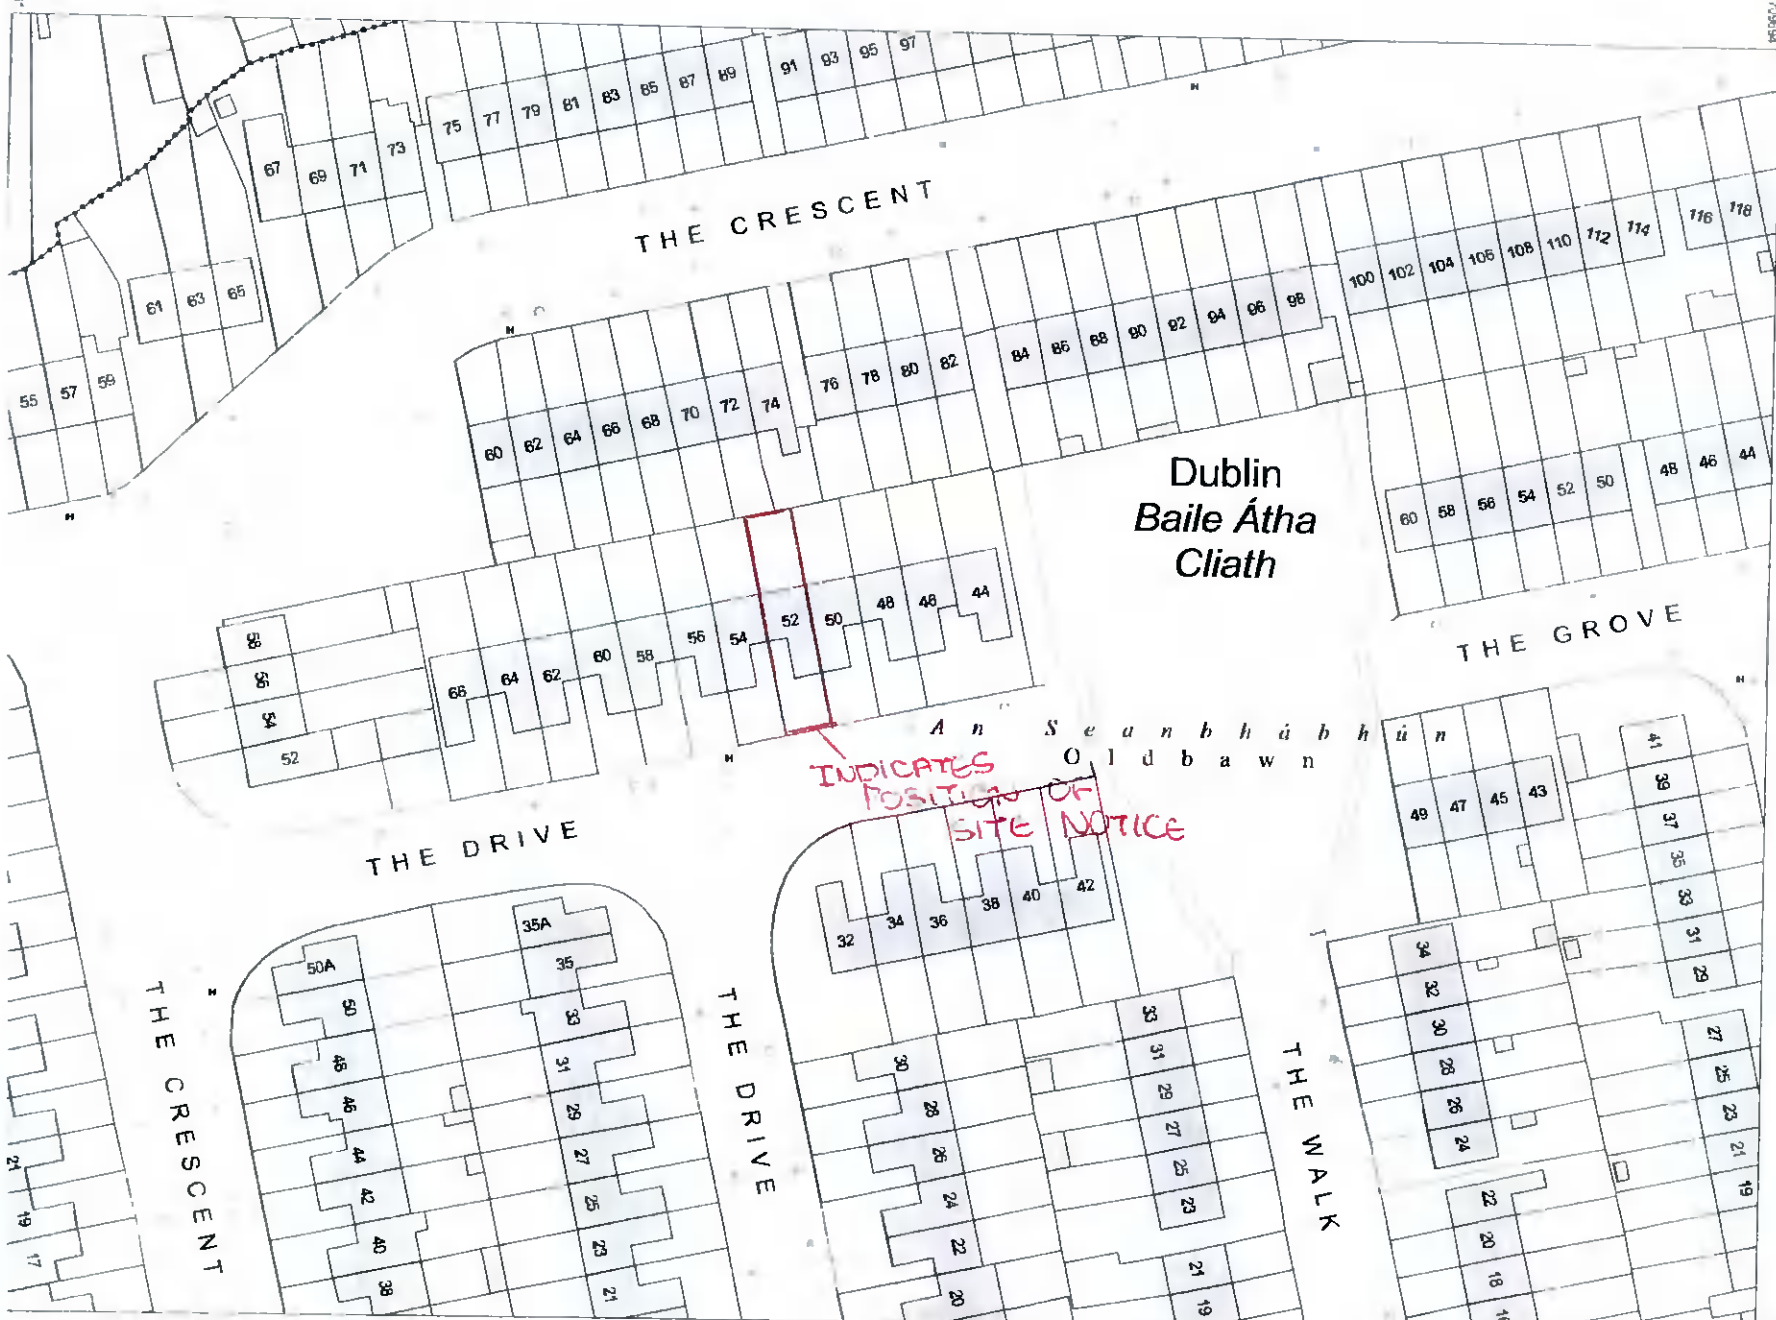

Planning Pack Map

CENTRE COORDINATES:
ITM 709578,727118

PUBLISHED: 15/12/2021 **ORDER NO.:** 50239954 1

MAP SERIES: 1:1,000 **MAP SHEETS:** 3390-17
1:1,000 3390-18

COMPILED AND PUBLISHED BY:
Ordnance Survey Ireland,
Phoenix Park,
Dublin 8,
Ireland.

The representation on this map of a road, track or footpath is not evidence of the existence of a right of way.

Ordnance Survey maps never show legal property boundaries, nor do they show ownership of physical features.