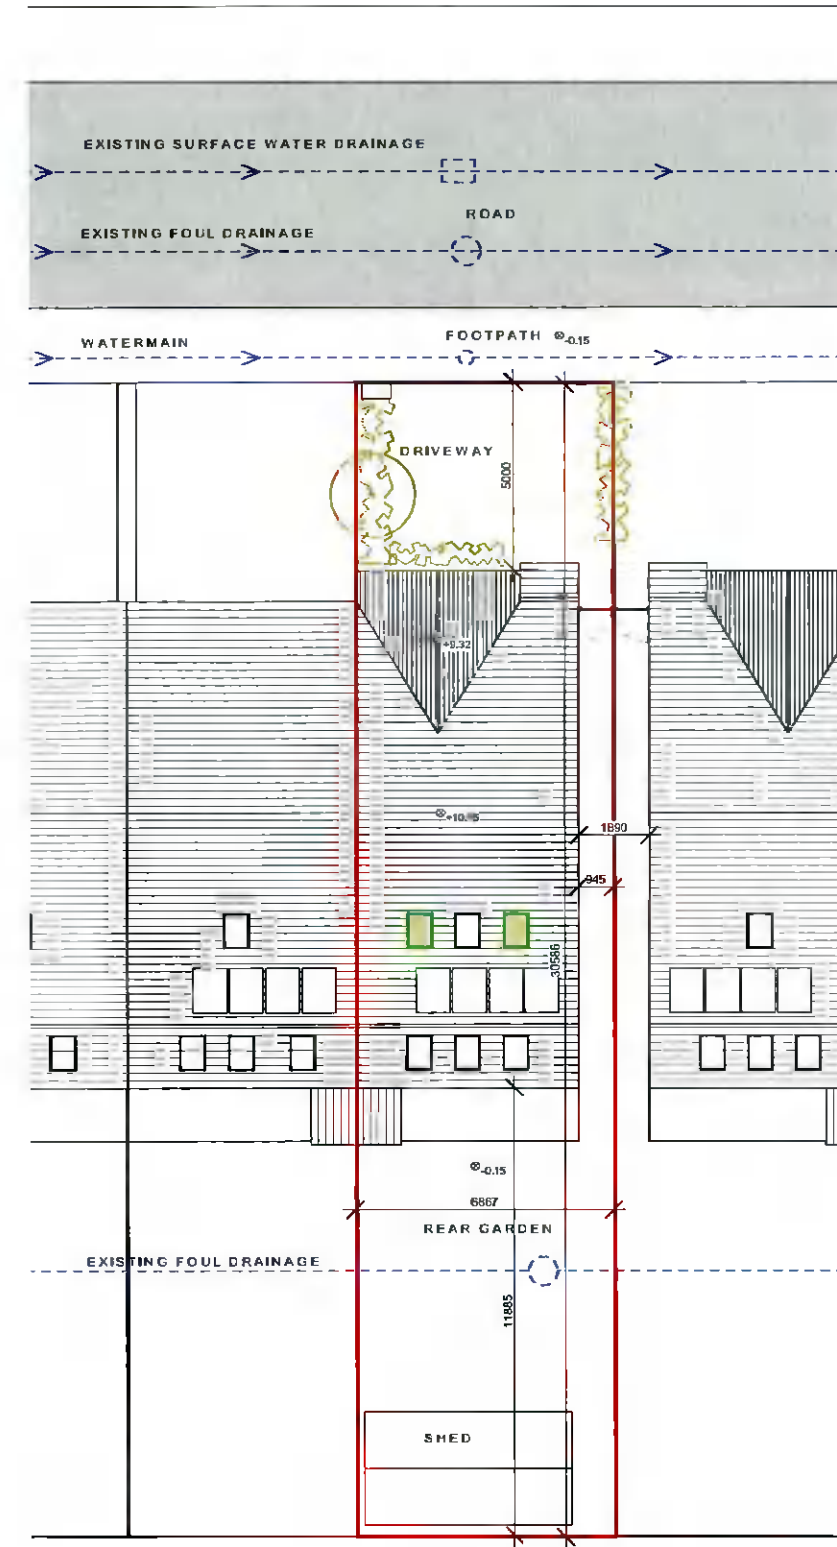

EXISTING SITE LAYOUT 1:200

PROPOSED SITE LAYOUT 1:200

Key

-  Site boundary
-  To be removed (Blue)
-  New construction (Green)

tún

<small>architectural design 22 North Brunswick Street Dublin 7 DL 872 4324 info@tun.ie www.tun.ie</small>	
Dwg Title	Existing and Proposed Site Layout Plans
Dwg No	PA - 02
Project	56 Wilkin's Court
Drawn	RB
Checked	DJ
Project No	2122 Rev 0 Status Planning
Scale	1:200@A3
Date	December 2021