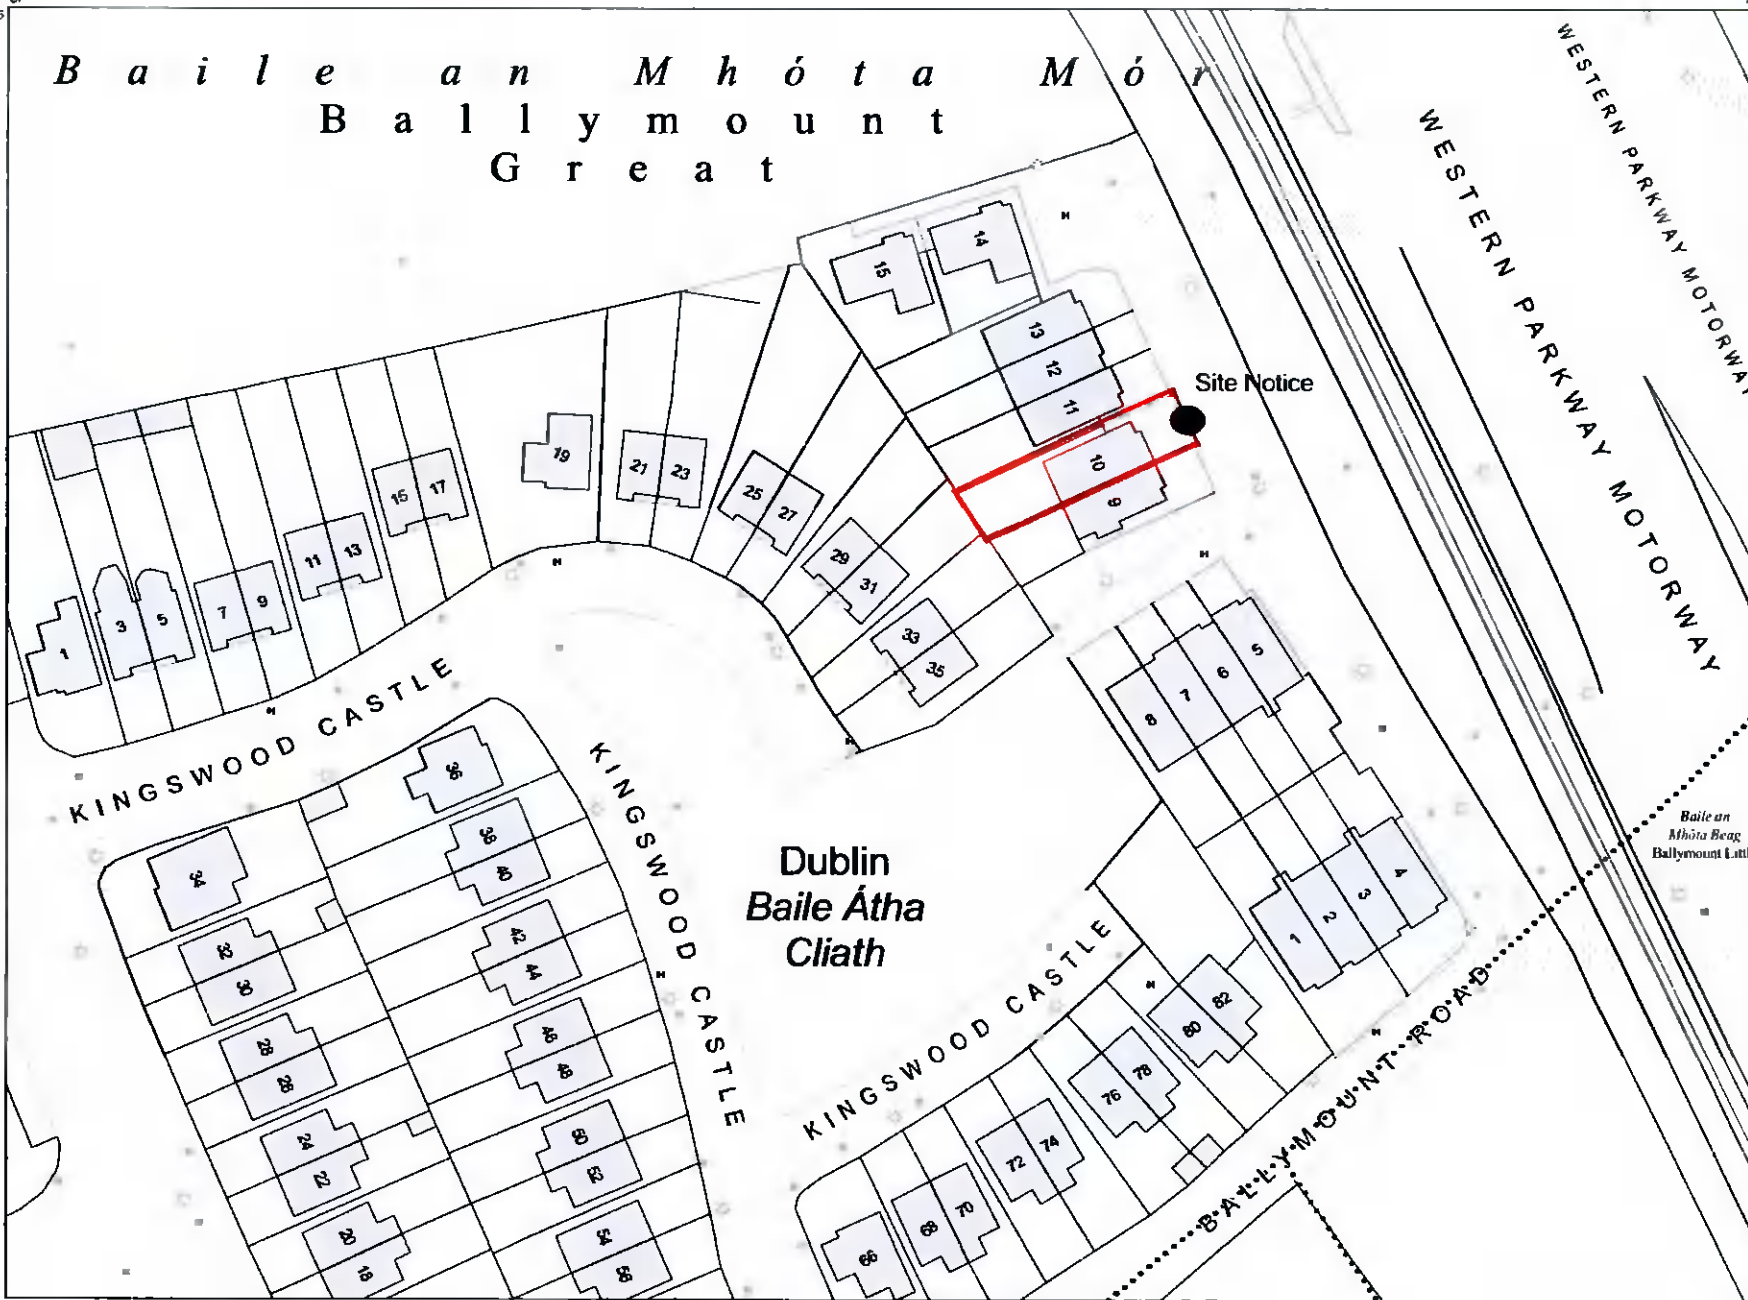

Planning Pack Map

730316
730144
709178
709178

B a i l e a n M h ó t a M ó r
B a l l y m o u n t
G r e a t

CENTRE COORDINATES:
ITM 709062,730230

PUBLISHED: 18/11/2021
ORDER NO.: 50234100_1

MAP SERIES: 1:1,000
MAP SHEETS: 3327-12
1:1,000 3327-17

The representation on this map of a road, track or footpath is not evidence of the existence of a right of way.

Ordnance Survey maps never show legal property boundaries, nor do they show ownership of physical features.

© Suirbhéireacht Ordanáis Éireann, 2021
© Ordnance Survey Ireland, 2021
www.osi.ie/copyright

OUTPUT SCALE: 1:1,000

CAPTURE RESOLUTION:
The map objects are only accurate to the resolution at which they were captured. Output scale is not indicative of data capture scale. Further information is available at <http://www.osi.ie>, search 'Capture Resolution'