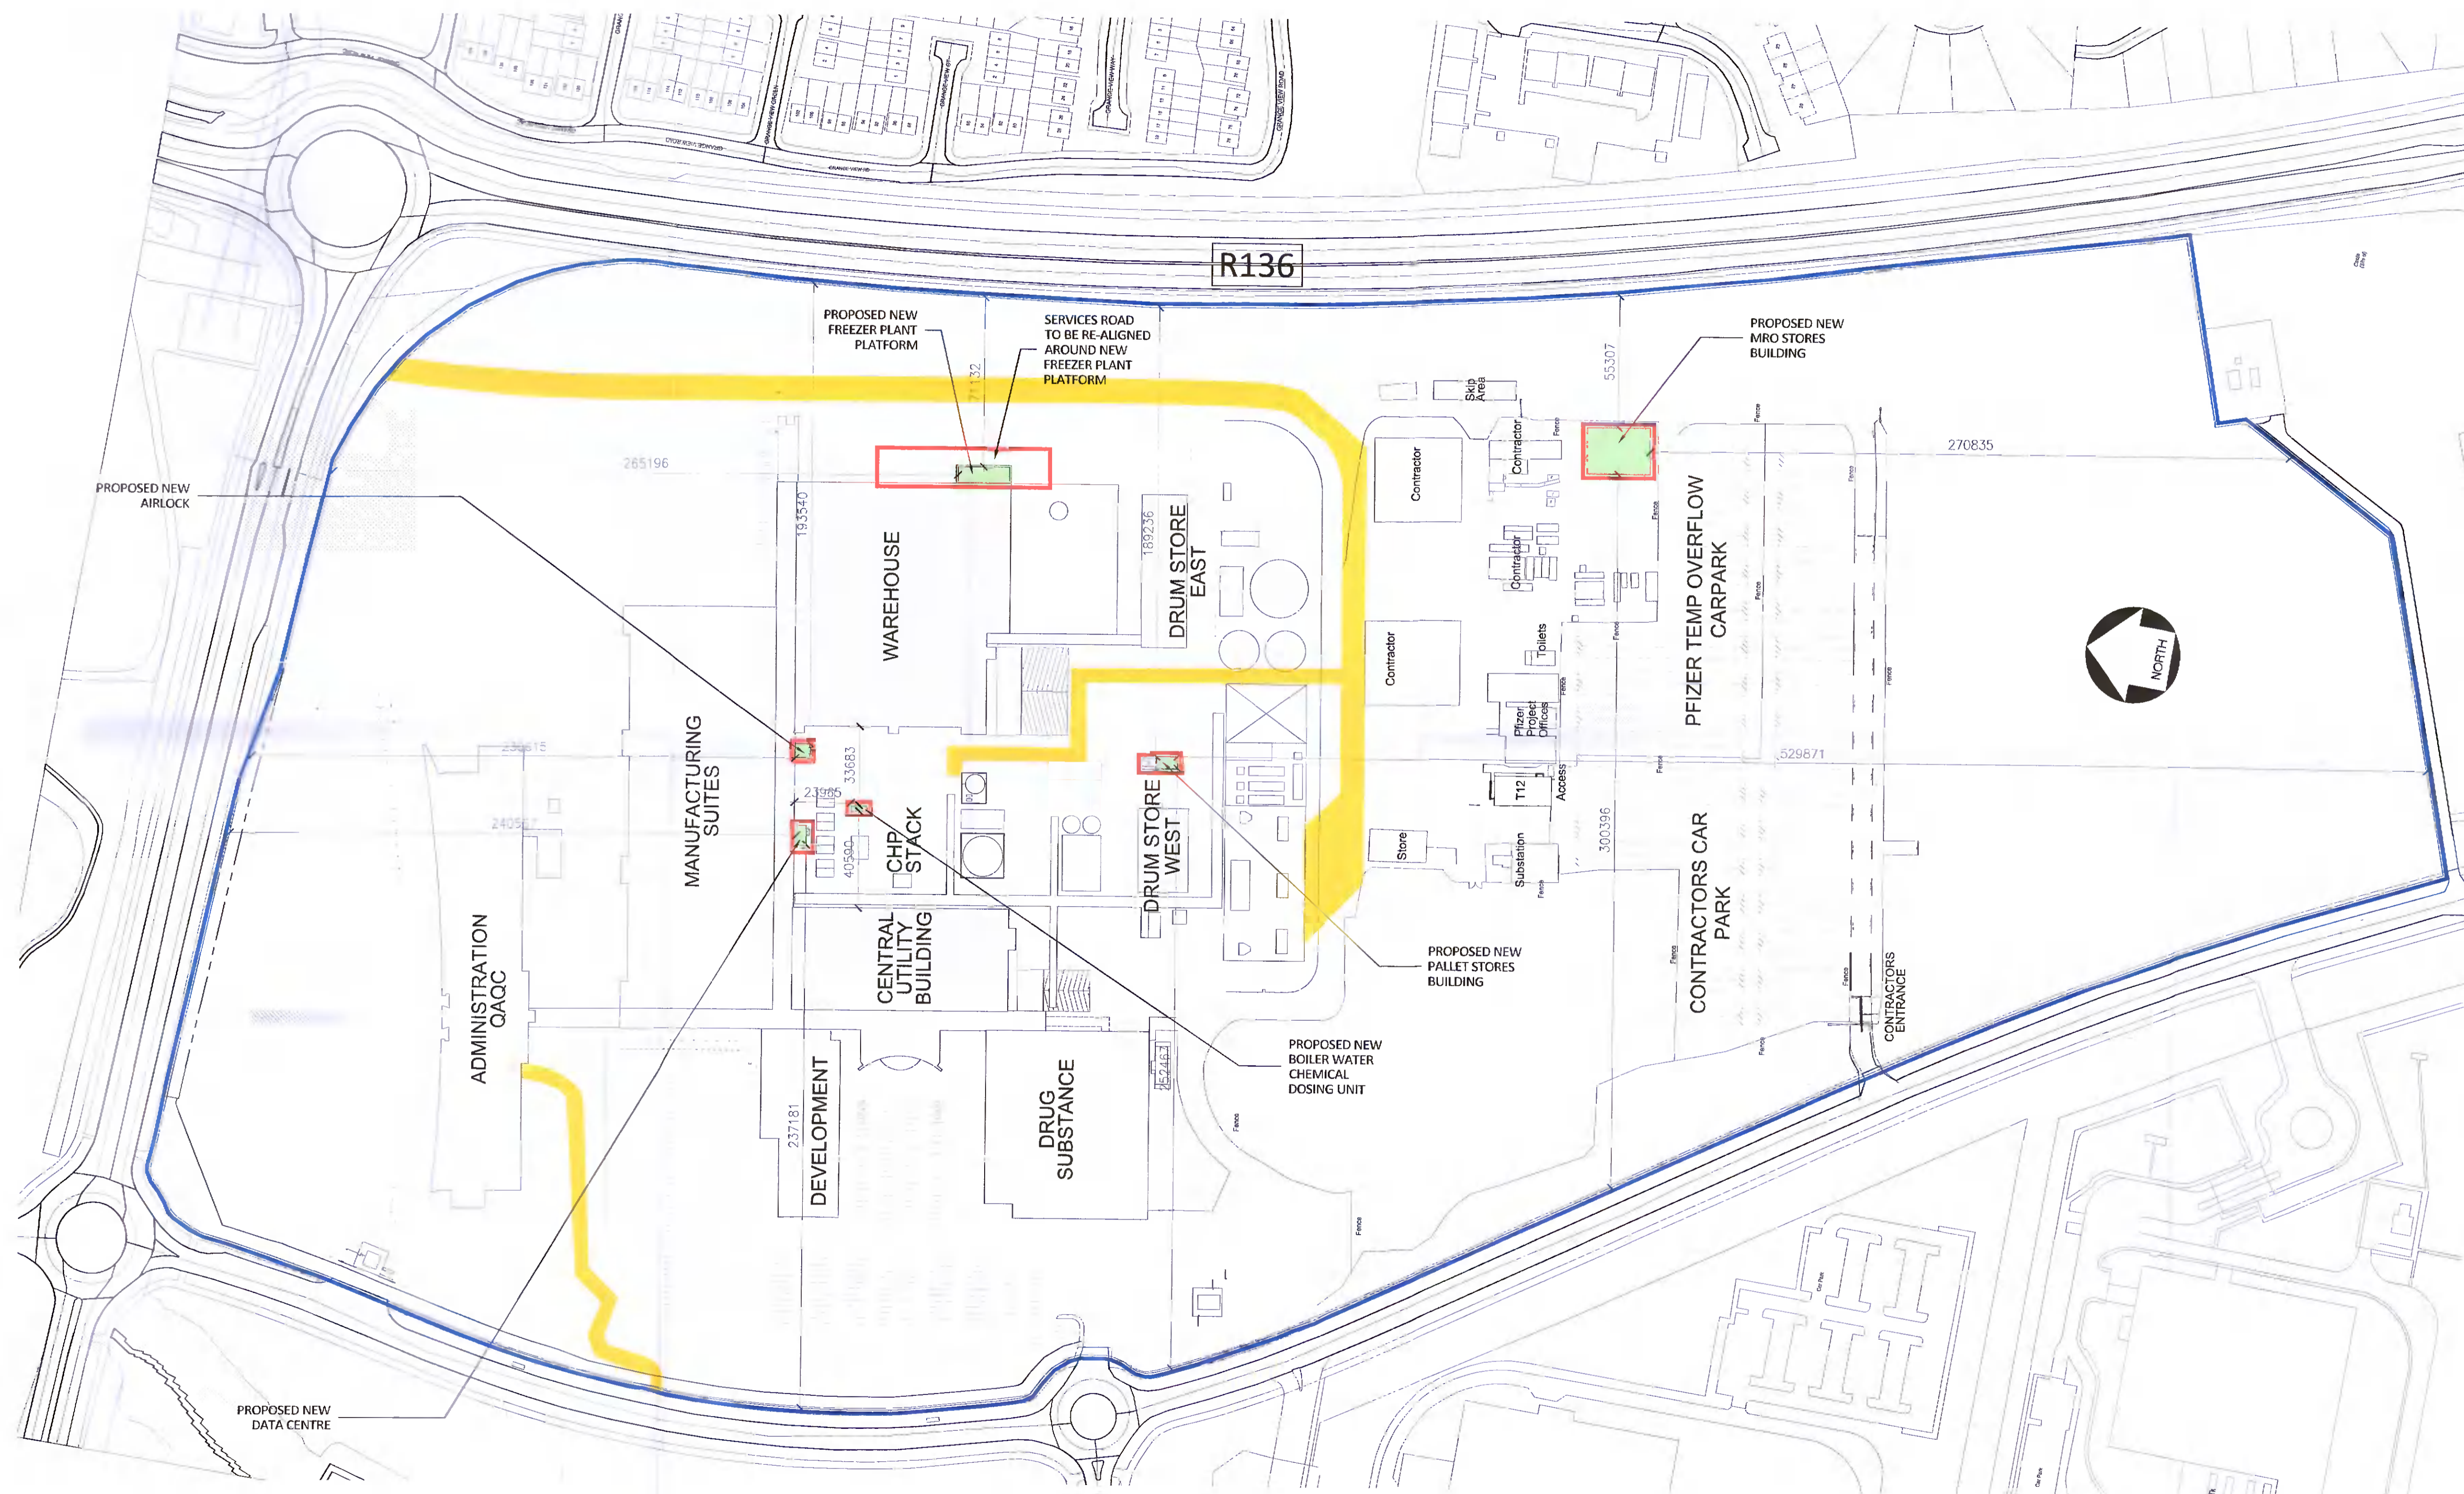

PFIZER GRANGE CASTLE,
GRANGE CASTLE BUSINESS PARK,
CLONDALKIN,
DUBLIN 22,
IRELAND.

- SITES SUBJECT TO THIS PLANNING APPLICATION OUTLINED IN RED
- ADJOINED LAND OWNED OR OCCUPIED BY THE APPLICANT
- PROPOSED NEW STRUCTURES
- WAYLEAVE

A	16Dec21	IFP	BDR	ICC	MPD
REV	DATE	DESCRIPTION	DWN	CR'D	APP
					PRCJ

KEY PLAN	
IPS DWG. No.	IPS PRJ. No. 21414
DATE	PROJECT No. 1105-940-152-21
BUILDING DETAILS	
SITE	
DRAWING TITLE	
SITE LAYOUT PLAN	
SCALE	DWN
1:1500@A1	BDR ICC APP
DWG. No.	REVISION
00/ASK/0026	A