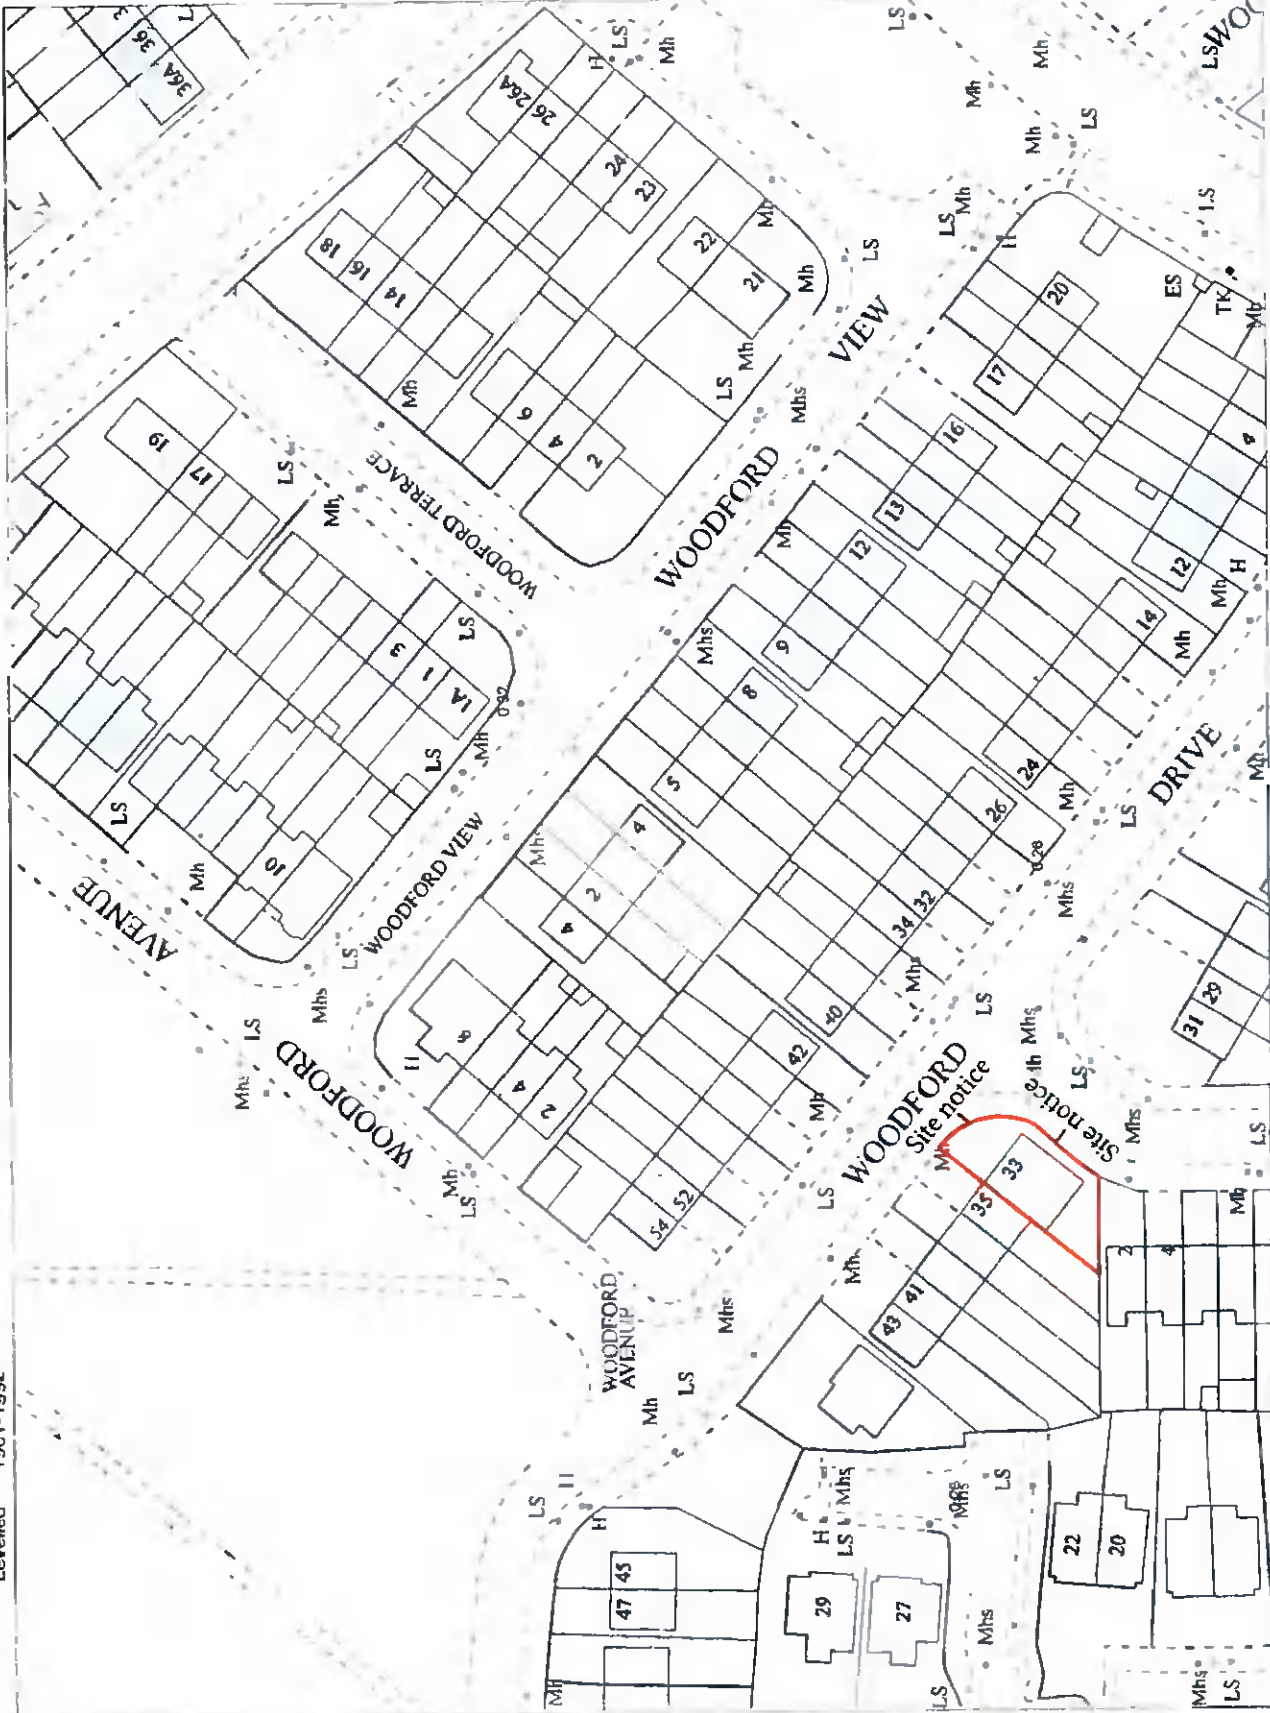

Surveyed 1980-1991
Revised 2009
Levelled 1981-1992

Urban Place Map

ITM CENTRE PT COORDS
709009 731419

DESCRIPTION

MAP SHEETS

1:1000
3326-05 3327-06
3327-01 3326-10

Printed and Compiled by
Seag Print,
Tallaght Road Park, Belgard Road,
Tallaght, Dublin 24

Each copy of this map is a copyright of the Ordnance Survey. No part of this publication may be copied, reproduced or transmitted in any form or by any means without the prior written permission of the copyright owners.

© Suirbhreacht Ordánála Éireann, 2010
© Ordnance Survey, Ireland, 2010

Plot Ref. No. 1407116_1_3
Plot Date 08-JUL-2010

Scale: 1:1,000
Scala: 1:1,000

31478 306198 231478 306198 31478 306198 231478 306198