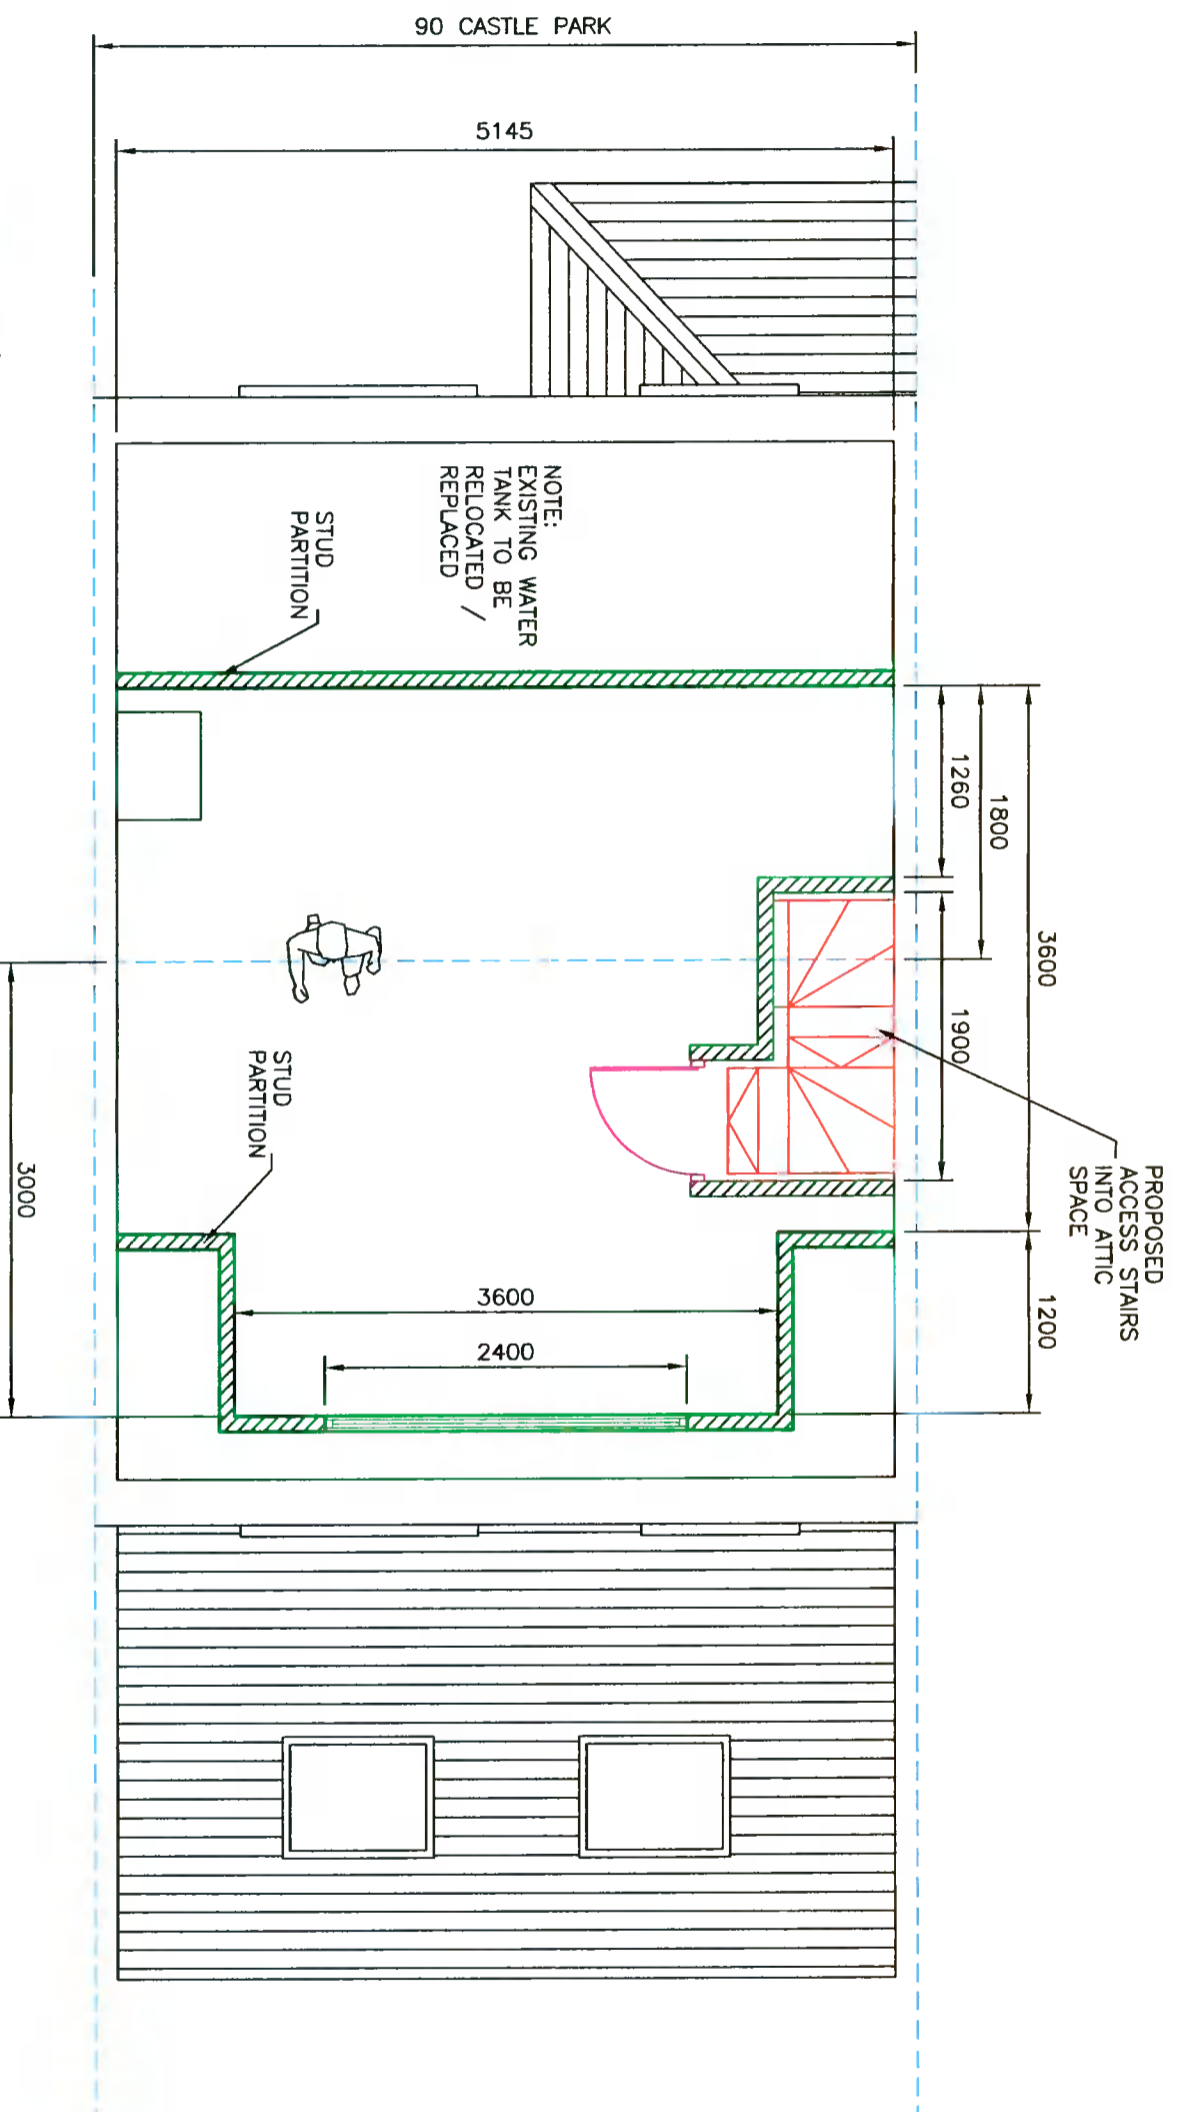

PROPOSED FIRST FLOOR PLAN VIEW

The information contained in this drawing is confidential and must not be divulged to any third party without the written consent of 4bes Design Services.

38 Larkfield Avenue
Lucan
Co. Dublin

90 Castle Park,
Tallaght,
Dublin 24, D24 NPK4

PROPOSED FIRST FLOOR PLAN VIEW

DRAWN	JOHN FORBES , 38 LARKFIELD AVE. , LUCAN, CO. DUBLIN
DATE	Dec 2021
SCALE	1:50 @ A3
Michael and Deirdre Smith	

CP - 5

PROPOSED ATTIC FLOOR PLAN VIEW

PROPOSED ATTIC FLOOR PLAN VIEW

DRAWN	JOHN FORBES , 38 LARKFIELD AVE. , LUCAN, CO. DUBLIN
DATE	Dec 2021
SCALE	1:50 @ A3

Michael and Deirdre Smith

CP - 6