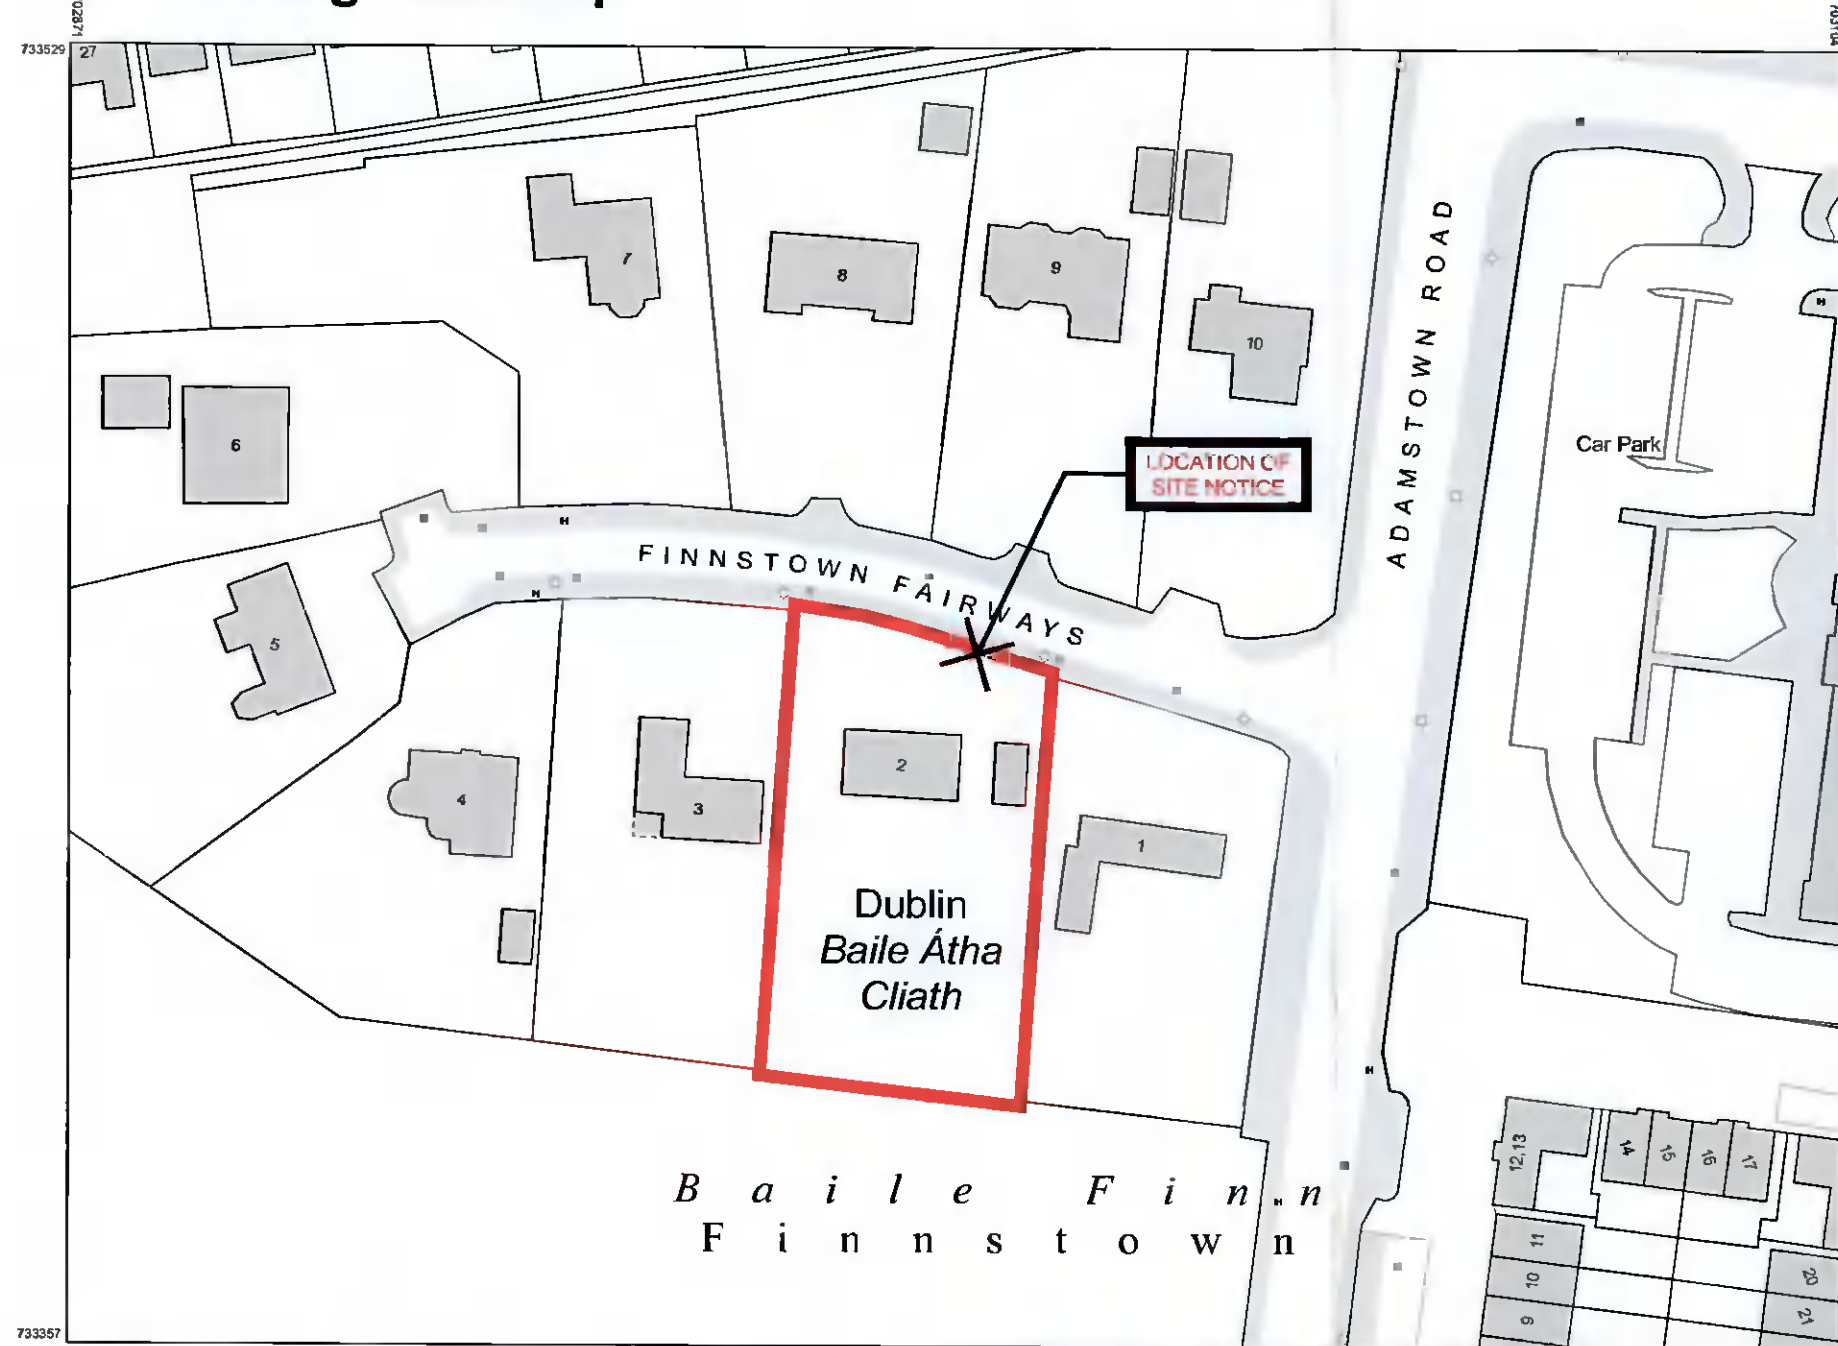

Planning Pack Map

CENTRE COORDINATES:
ITM 702988,733443

PUBLISHED: 26/11/2021 **ORDER NO.:** 50235835_1

MAP SERIES: 1:1,000 **MAP SHEETS:** 3260-14

COMPILED AND PUBLISHED BY:
Ordnance Survey Ireland,
Phoenix Park,
Dublin 8,
Ireland.

The representation on this map
of a road, track or footpath
is not evidence of the existence
of a right of way.

Ordnance Survey maps
never show legal property
boundaries, nor do they
show ownership of
physical features.

SITE OUTLINED
IN RED

SITE AREAS	
TOTAL SITE AREA	1.993 sqm 0.1993 Hectares

OUTPUT SCALE: 1:1,000

CAPTURE RESOLUTION:
The map objects are only accurate to the
resolution at which they were captured.
Output scale is not indicative of data capture scale.
Further information is available at:
<http://www.osi.ie>, search 'Capture Resolution'