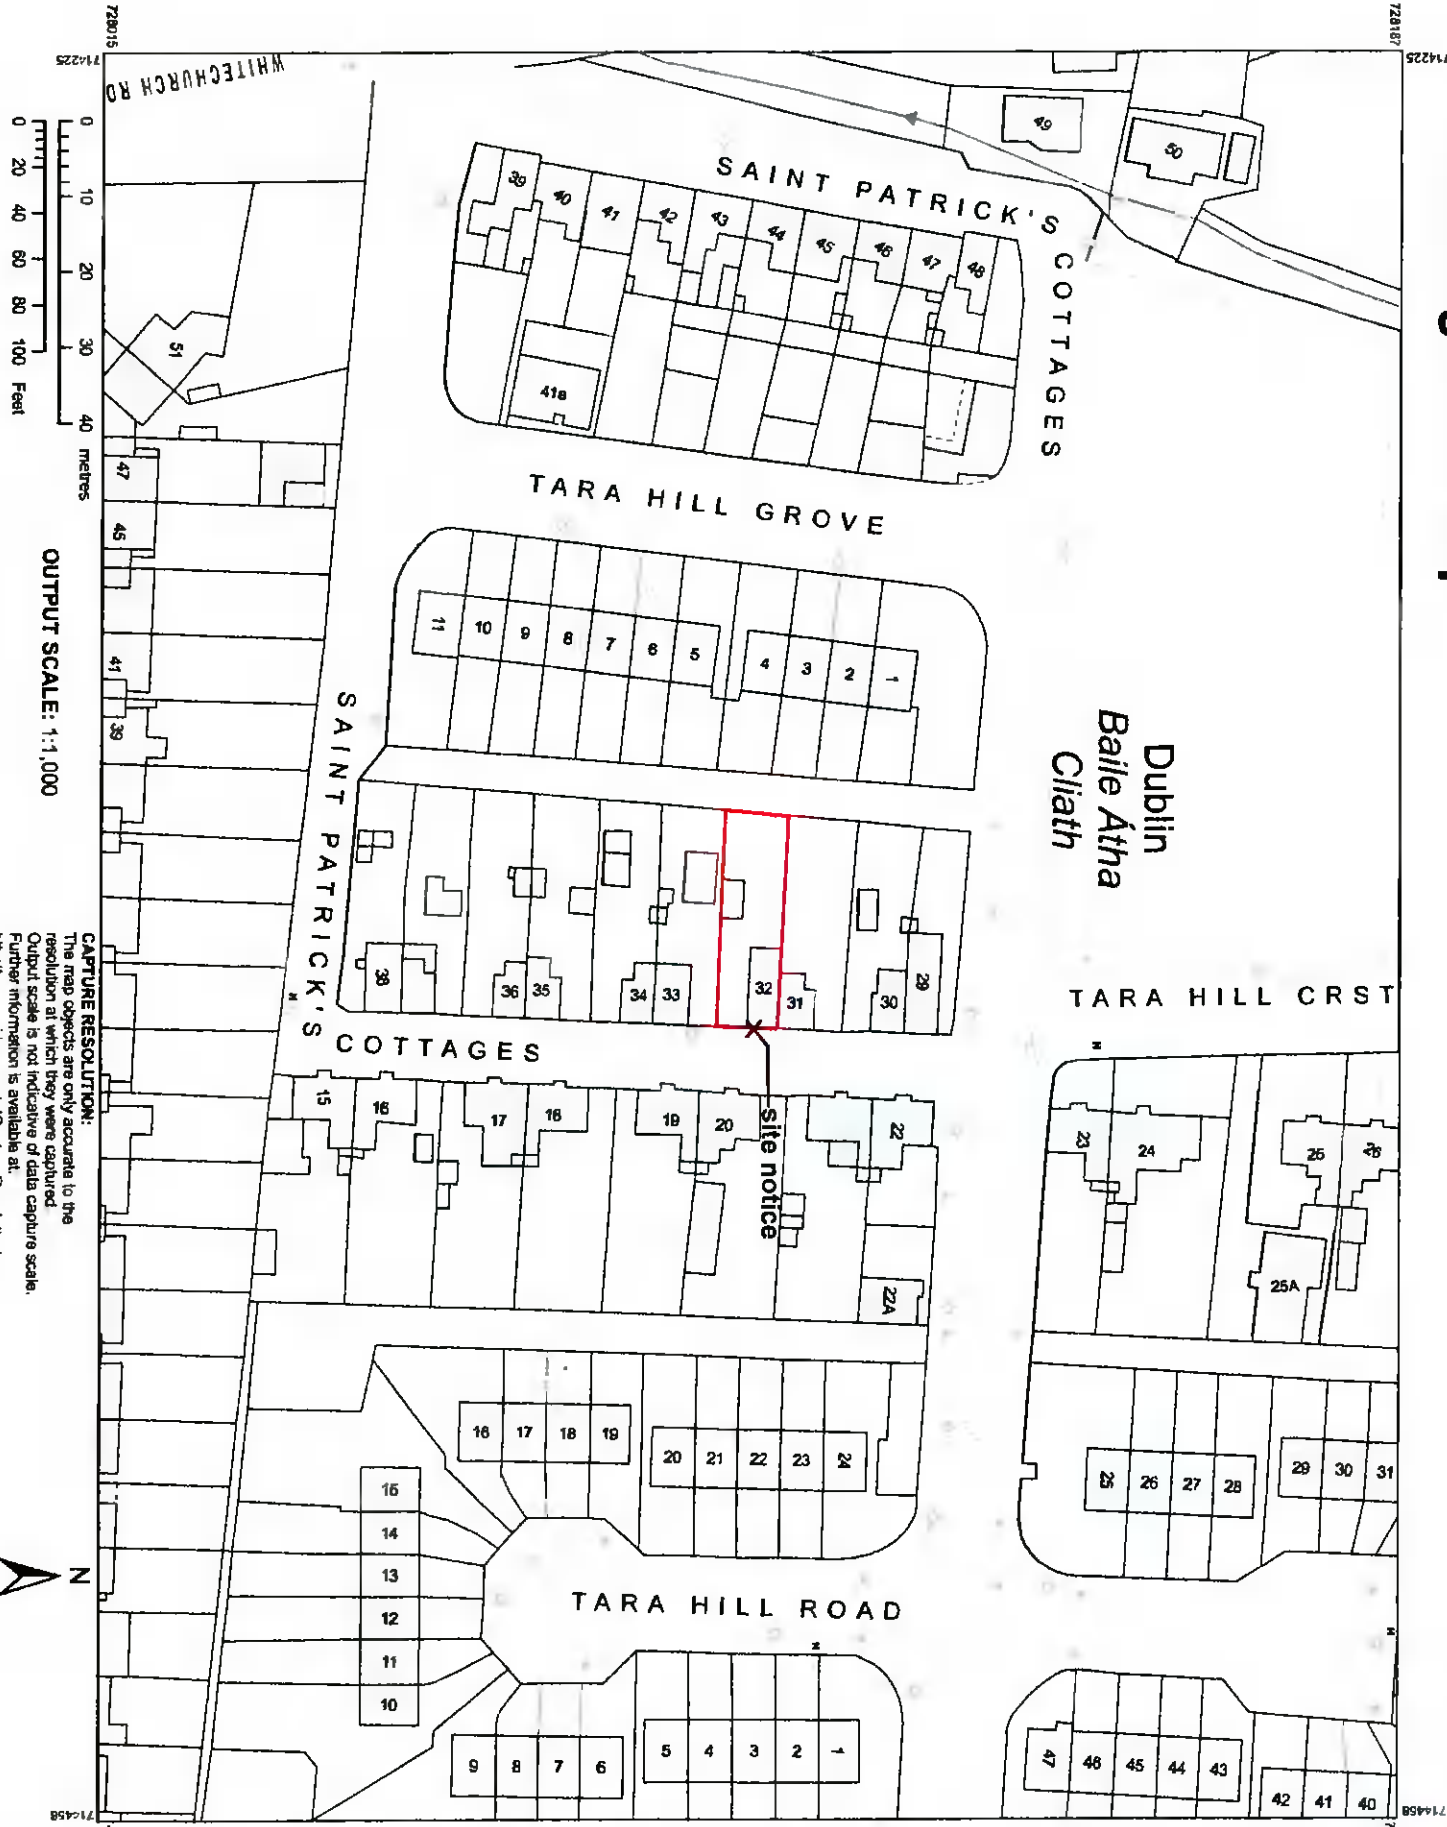

# Planning Pack Map

Dublin  
Baile Átha  
Cliath

Site notice

**CENTRE COORDINATES:**  
ITM 714342728101

**PUBLISHED:** 17/09/2021

**ORDER NO.:** 50220639\_1

**MAP SERIES:** 1:1,000

**MAP SHEETS:** 3391-08  
3391-09

The representation on this map  
of a road, track or footpath  
is not evidence of the existence  
of a right of way.

Ordnance Survey maps  
never show legal property  
boundaries, nor do they  
show ownership of  
physical features.