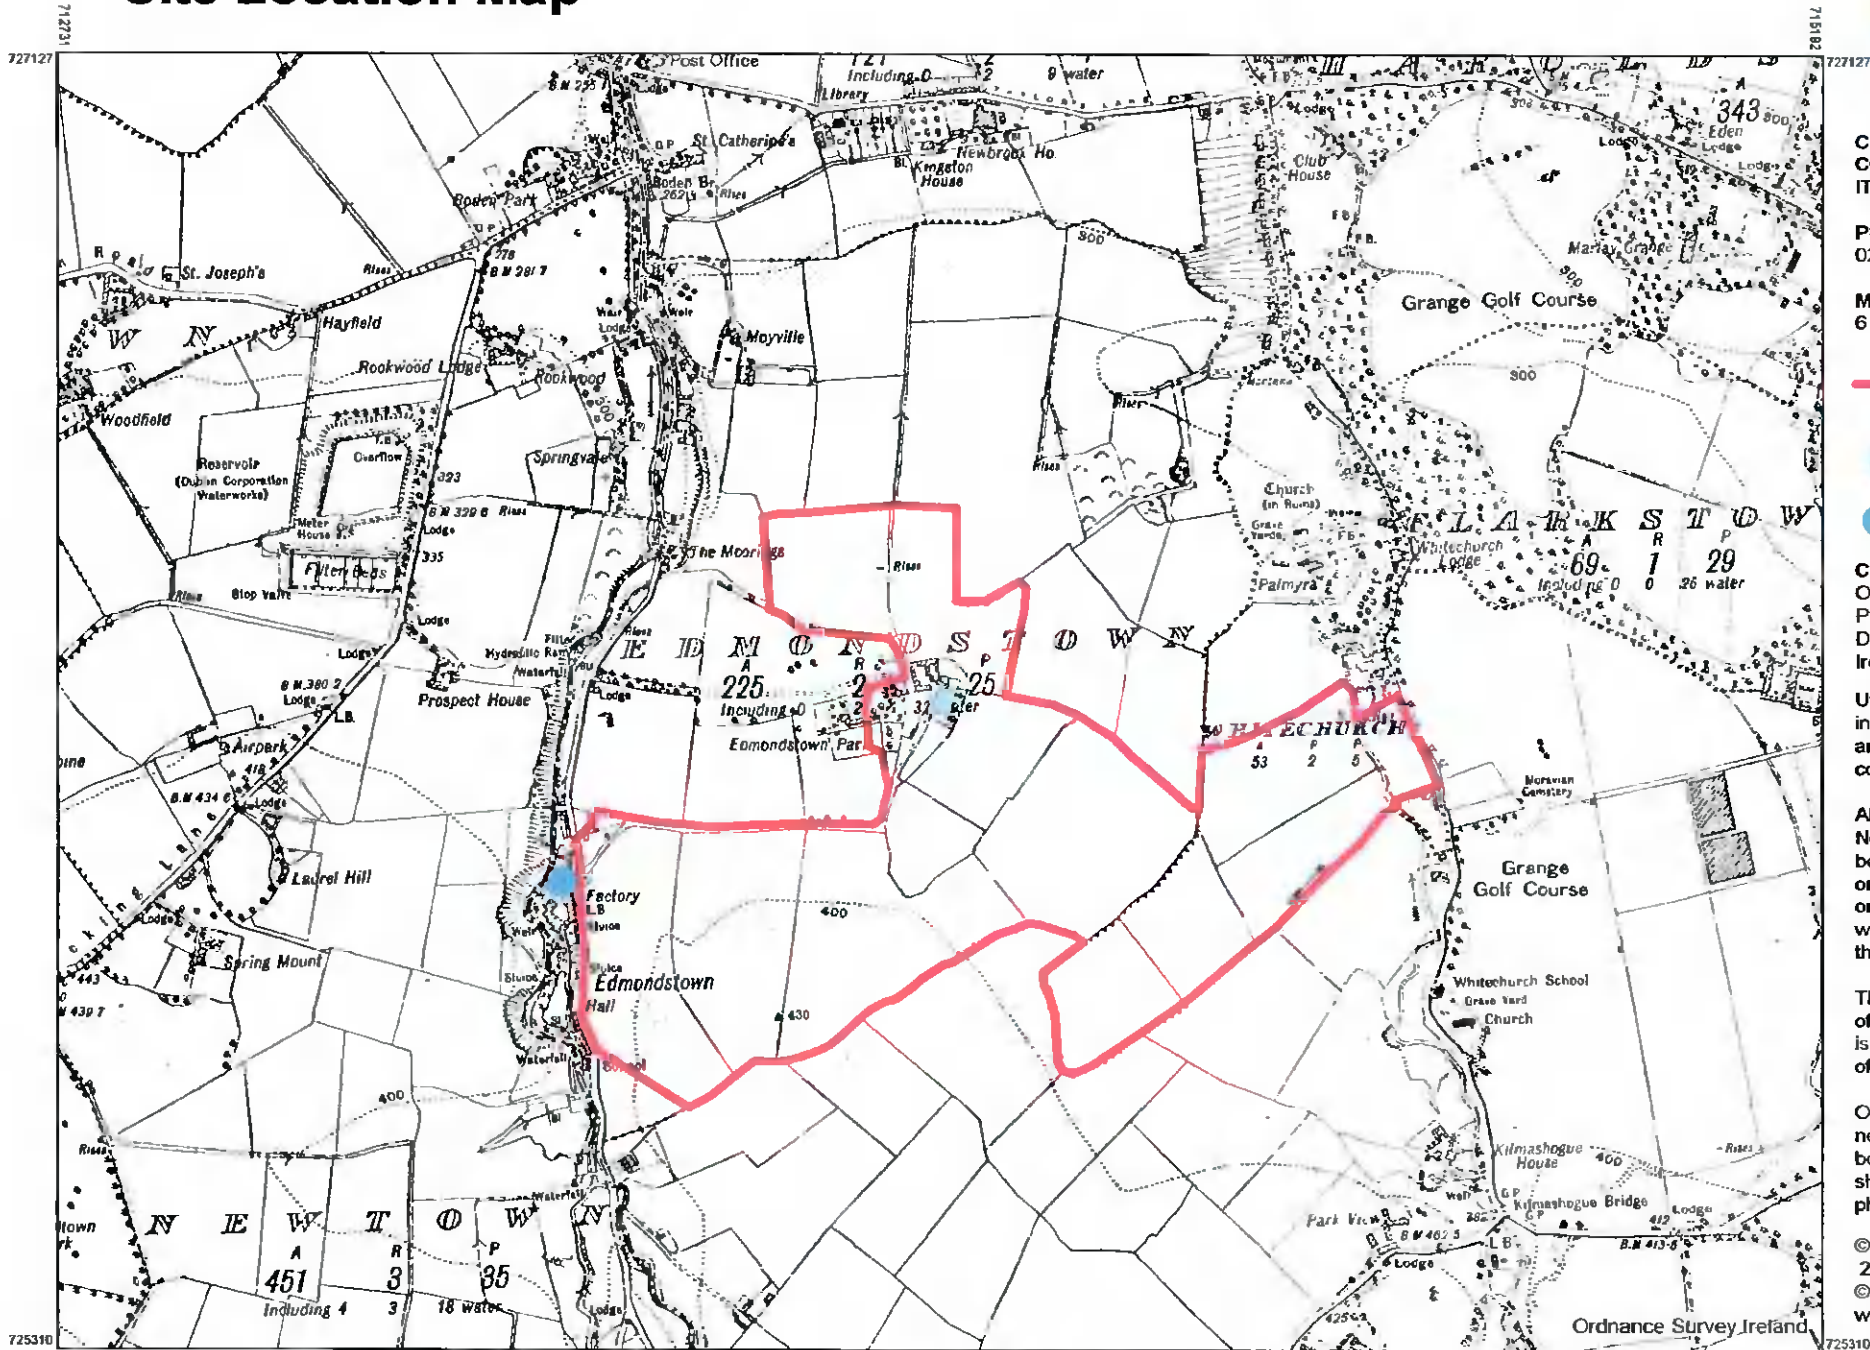

Site Location Map

CENTRE COORDINATES:
ITM 713962.726219

PUBLISHED: 02/12/2021
ORDER NO.: 50237151_1

MAP SERIES: 6 Inch Raster
MAP SHEETS: DN022

-  Site boundary - subject of this application
-  Existing building - subject of this application
-  Location of Site Notice

The representation on this map of a road, track or footpath is not evidence of the existence of a right of way.

Ordnance Survey maps never show legal property boundaries, nor do they show ownership of physical features.

© Suirbhéireacht Ordnáis Éireann, 2021
© Ordnance Survey Ireland, 2021
www.osi.ie/copyright

OUTPUT SCALE: 1:10,560

CAPTURE RESOLUTION:
The map objects are only accurate to the resolution at which they were captured. Output scale is not indicative of data capture scale. Further information is available at <http://www.osi.ie>; search 'Capture Resolution'