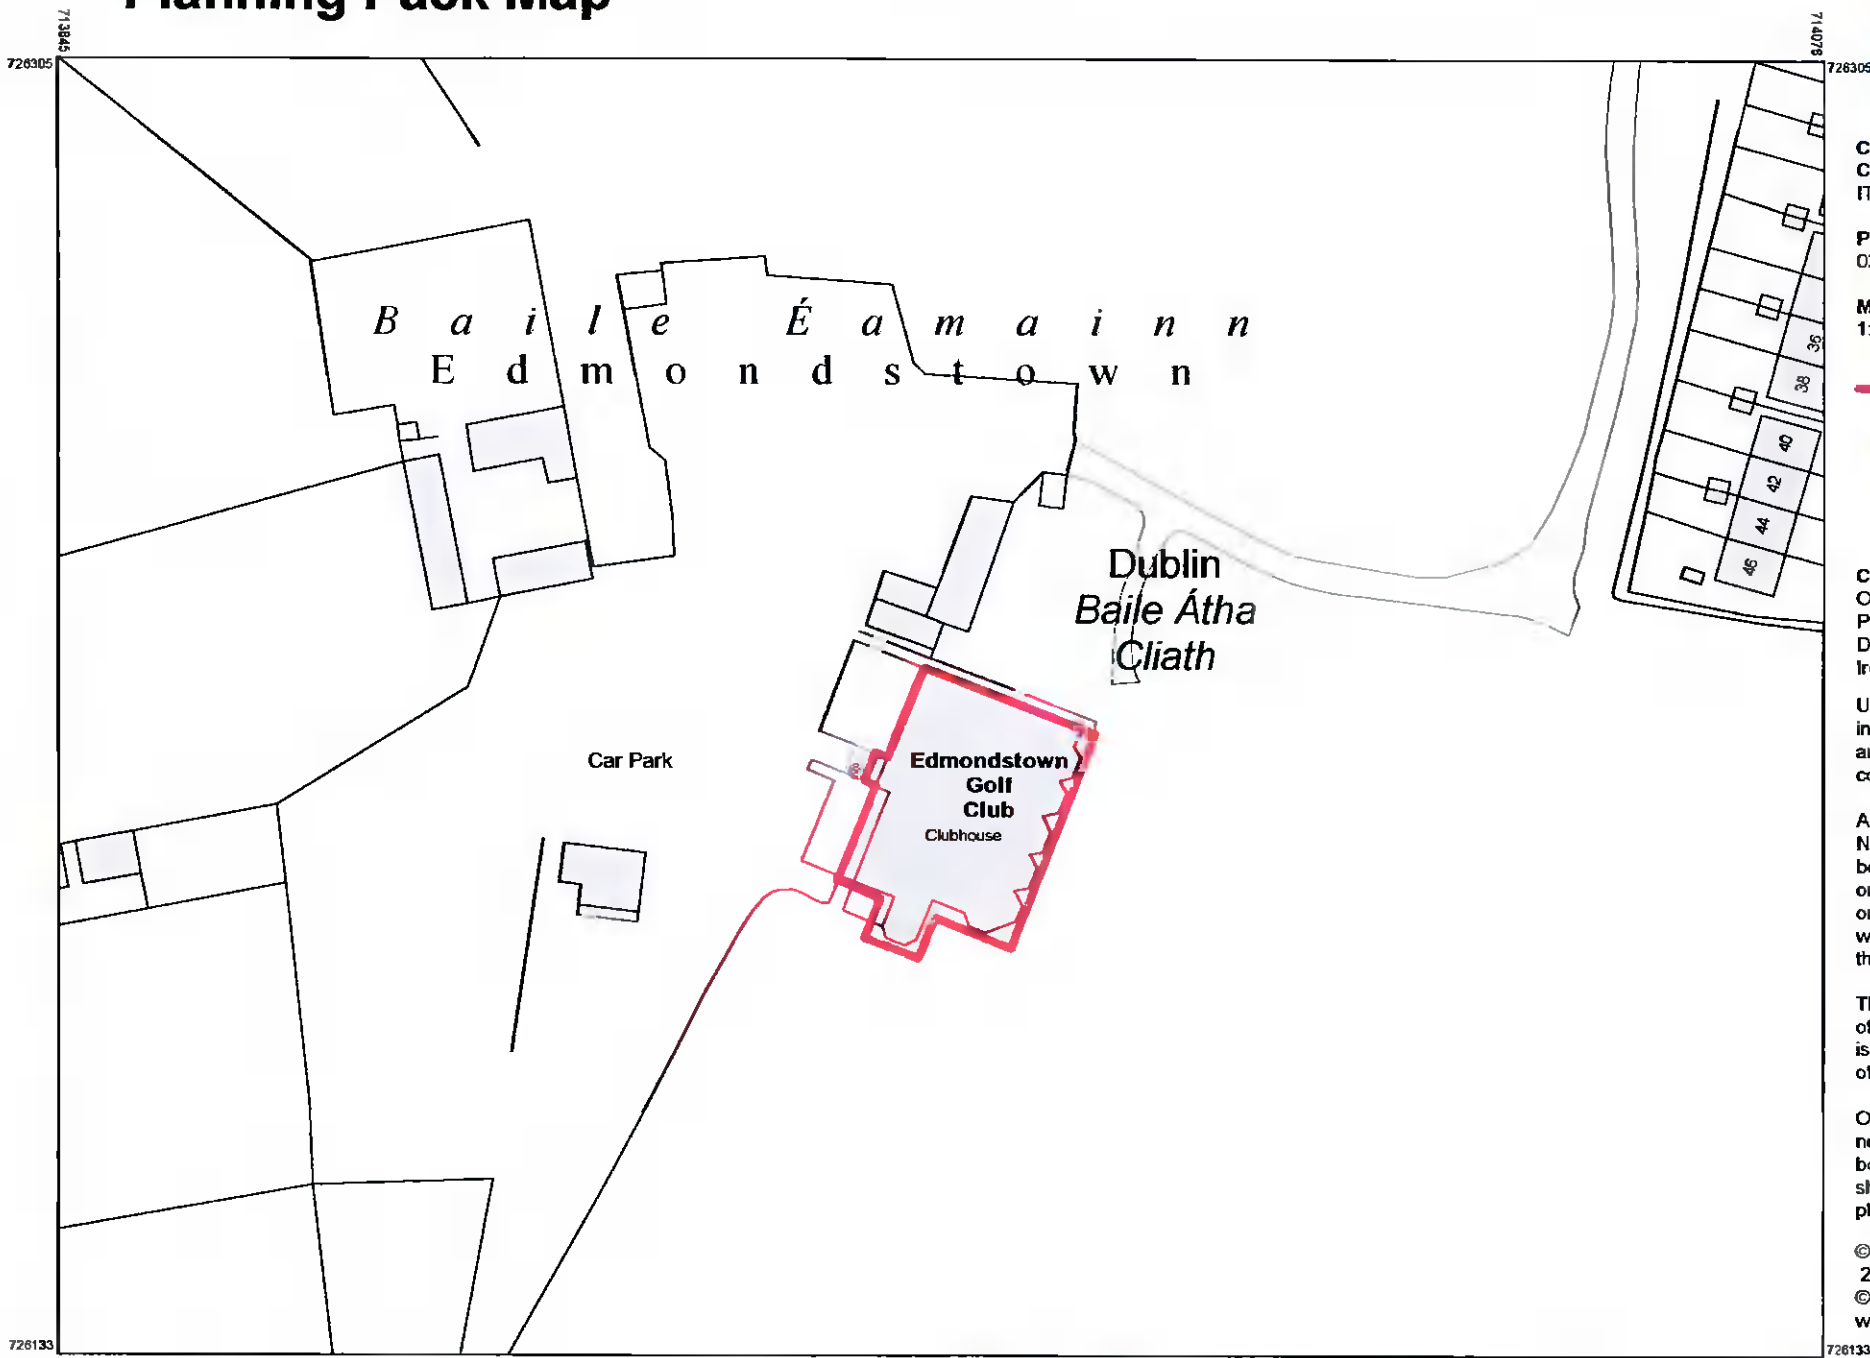

Planning Pack Map

CENTRE COORDINATES:
ITM 713962,726219

PUBLISHED: 02/12/2021
ORDER NO.: 50237151_1

MAP SERIES: 1:1,000
MAP SHEETS: 3391-23

-  Existing building - subject of this application
-  Location of Site Notice

The representation on this map of a road, track or footpath is not evidence of the existence of a right of way.

Ordnance Survey maps never show legal property boundaries, nor do they show ownership of physical features.

© Suirbhéireacht Ordanáis Éireann, 2021
© Ordnance Survey Ireland, 2021
www.osi.ie/copyright

OUTPUT SCALE: 1:1,000

CAPTURE RESOLUTION:
The map objects are only accurate to the resolution at which they were captured. Output scale is not indicative of data capture scale. Further information is available at <http://www.osi.ie>; search 'Capture Resolution'