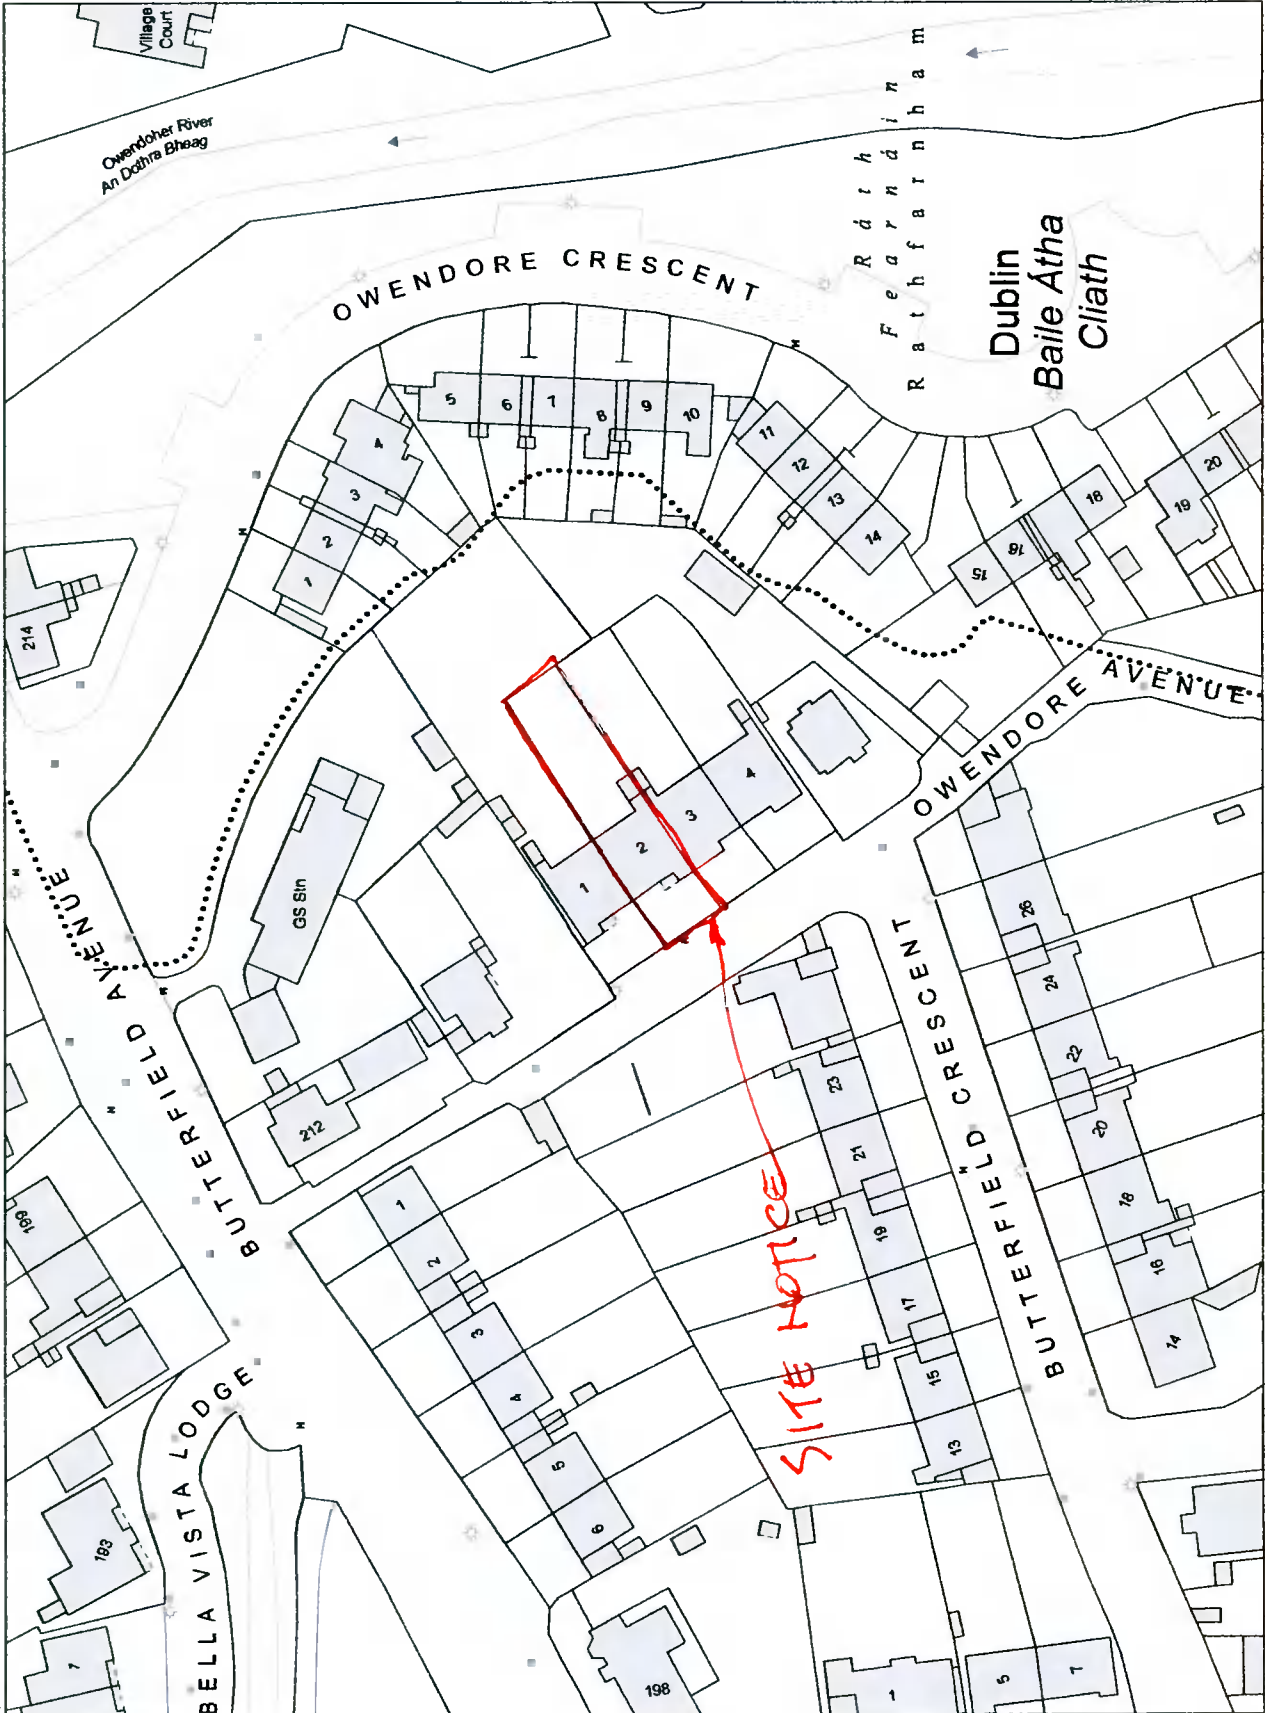

CENTRE COORDINATES:
ITM 714118,728777

PUBLISHED:
10/12/2021

ORDER NO.:
50238984_1

MAP SERIES:
1:1,000

MAP SHEETS:
3391-03

COMPILED AND PUBLISHED BY:
Ordnance Survey Ireland,
Phoenix Park,
Dublin 8,
Ireland.

The representation on this map
of a road, track or footpath
is not evidence of the existence
of a right of way.

Ordnance Survey maps
never show legal property
boundaries, nor do they
show ownership of
physical features.

© Suirbheireacht Ombánais Éireann,
2021
© Ordnance Survey Ireland, 2021
www.osi.ie/copyright

LEGEND:
<http://www.osi.ie>
search 'Large Scale Legend'

Planning Pack Map

CAPTURE RESOLUTION:
The map objects are only accurate to the
resolution at which they were captured.
Output scale is not indicative of data capture scale.
Further information is available at
<http://www.osi.ie>, search 'Capture Resolution'