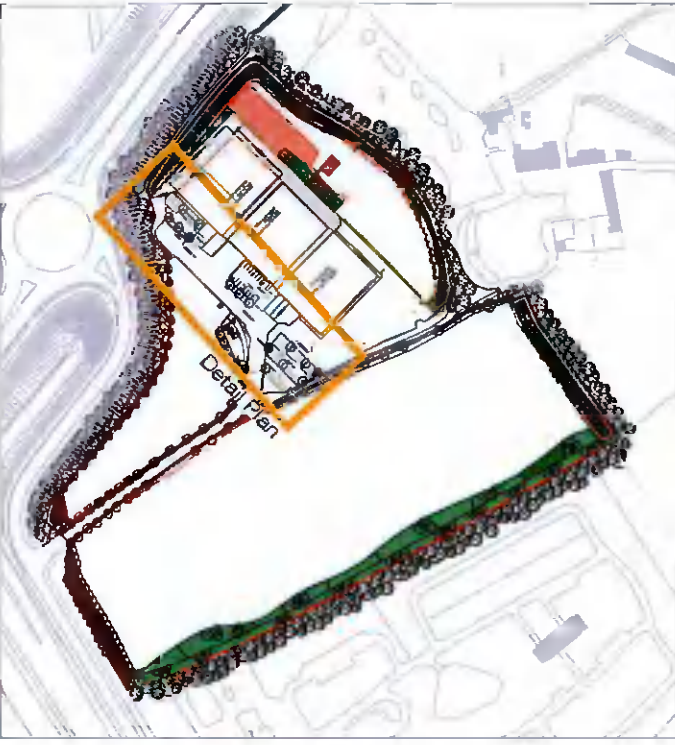

Planting Plan | 1:200

Context Plan | NTS

Wilson Architects, Kingswood Interchange	Date	3/2/22	Scale	1:200
Client	Wilson Architects	Project	Kingswood Interchange	
Author	Kevin Fitzpatrick	Check		
DRAWN	02/21/22	DATE		
NO				
Scale	1:200			

Wilson Architects  
 Kevin Fitzpatrick | Landscape Architecture  
 1001 Kingswood Interchange | Kingswood Interchange