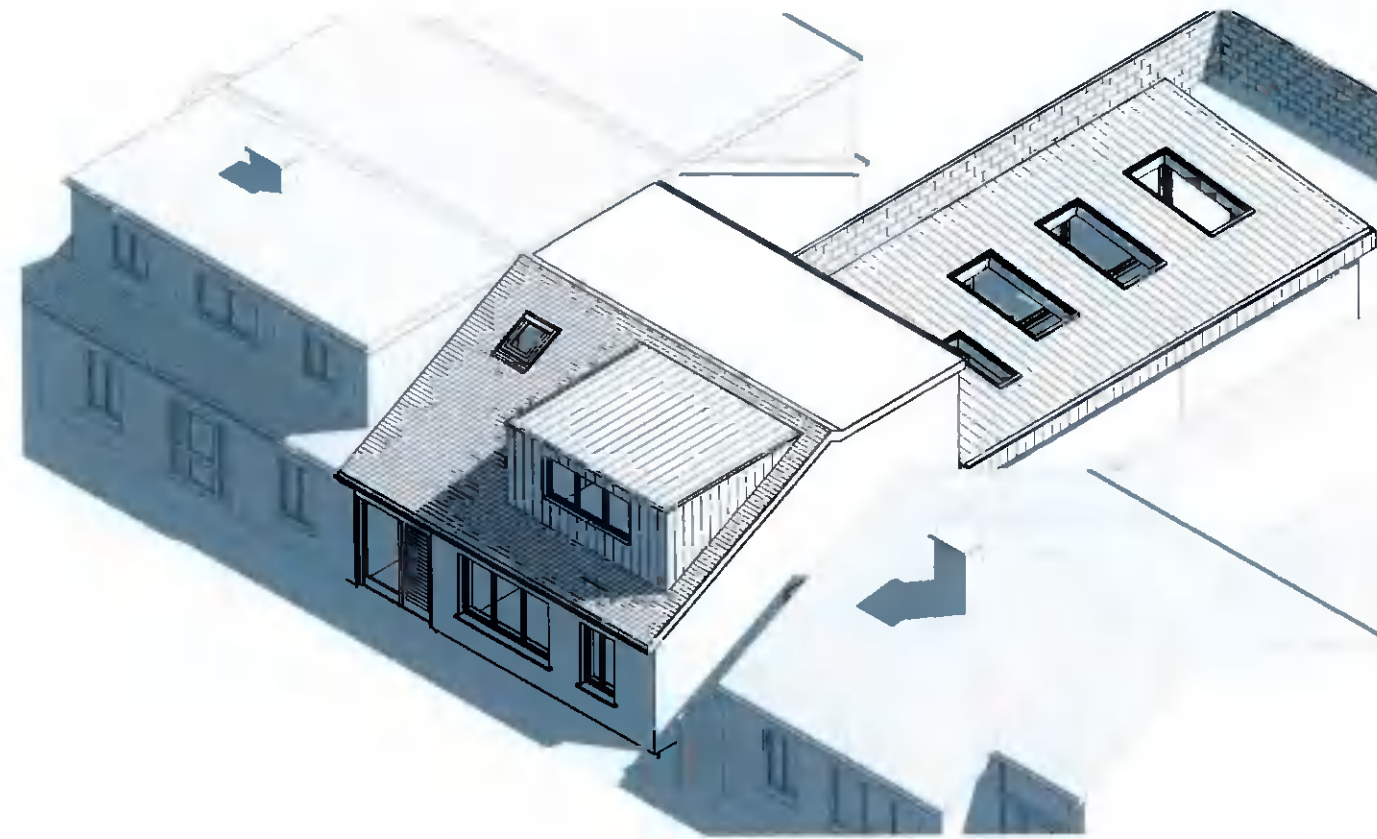

1 3D Ortho 01

2 3D Ortho 02

3 3D Ortho 03

REF.	DATE	Revision
Peter Brennan Hayfield House, Knocklyon Road, Templeogue, Dublin 16		
North Point	PROJECT: Proposed Extension & Dormer Roof, Rev. 06	
	PROJECT NO: PRJ102	
	CLIENT: Alison McGinley	
	ADDRESS: 32 Mountdown Park, Manor Estate, Dublin 12, D12 XN73	
	DRAWN BY: Peter Brennan	
	DATE: 08/11/21	SCALE: DRG. No. P110
	DRAWING: 3D Ortho Views Proposed	
	DO NOT SCALE FROM DRAWING STATUS: Preliminary Planning	