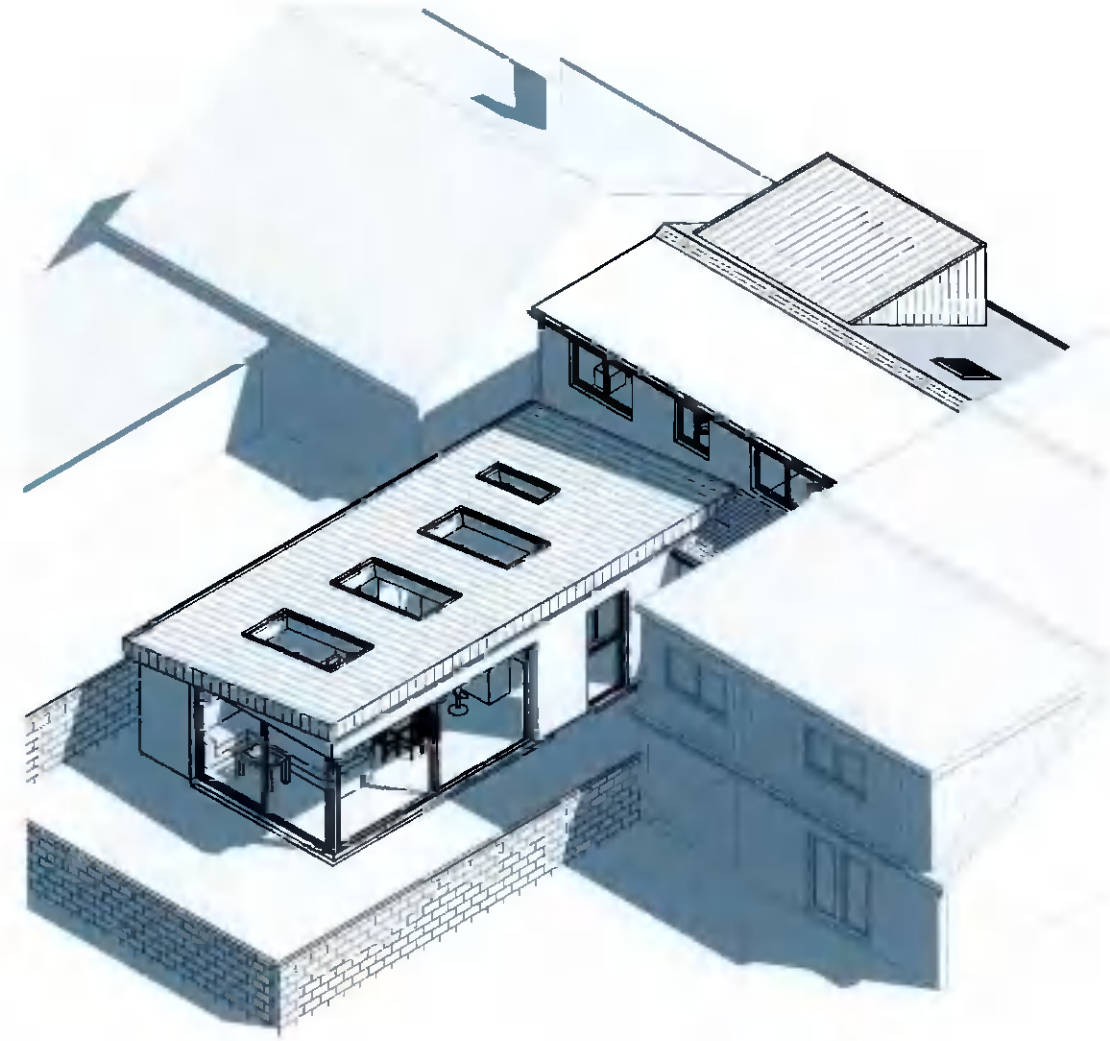

1 3D Ortho 01

2 3D Ortho 02

3 3D Ortho 03

REF.	DATE	Revision
Peter Brennan Hayfield House, Knocklyon Road, Templeogue, Dublin 16		
North Point	PROJECT: Proposed Extension & Dormer Roof, Rev. 06	
	PROJECT NO: PRJ102	
	CLIENT: Alison McGinley	
	ADDRESS: 32 Mountdown Park, Manor Estate, Dublin 12, D12 XN73	
	DRAWN BY: Peter Brennan	
	DATE: 08/11/21	SCALE: DRG. No. P110
	DRAWING: 3D Ortho Views Proposed	
	DO NOT SCALE FROM DRAWING STATUS: Preliminary Planning	