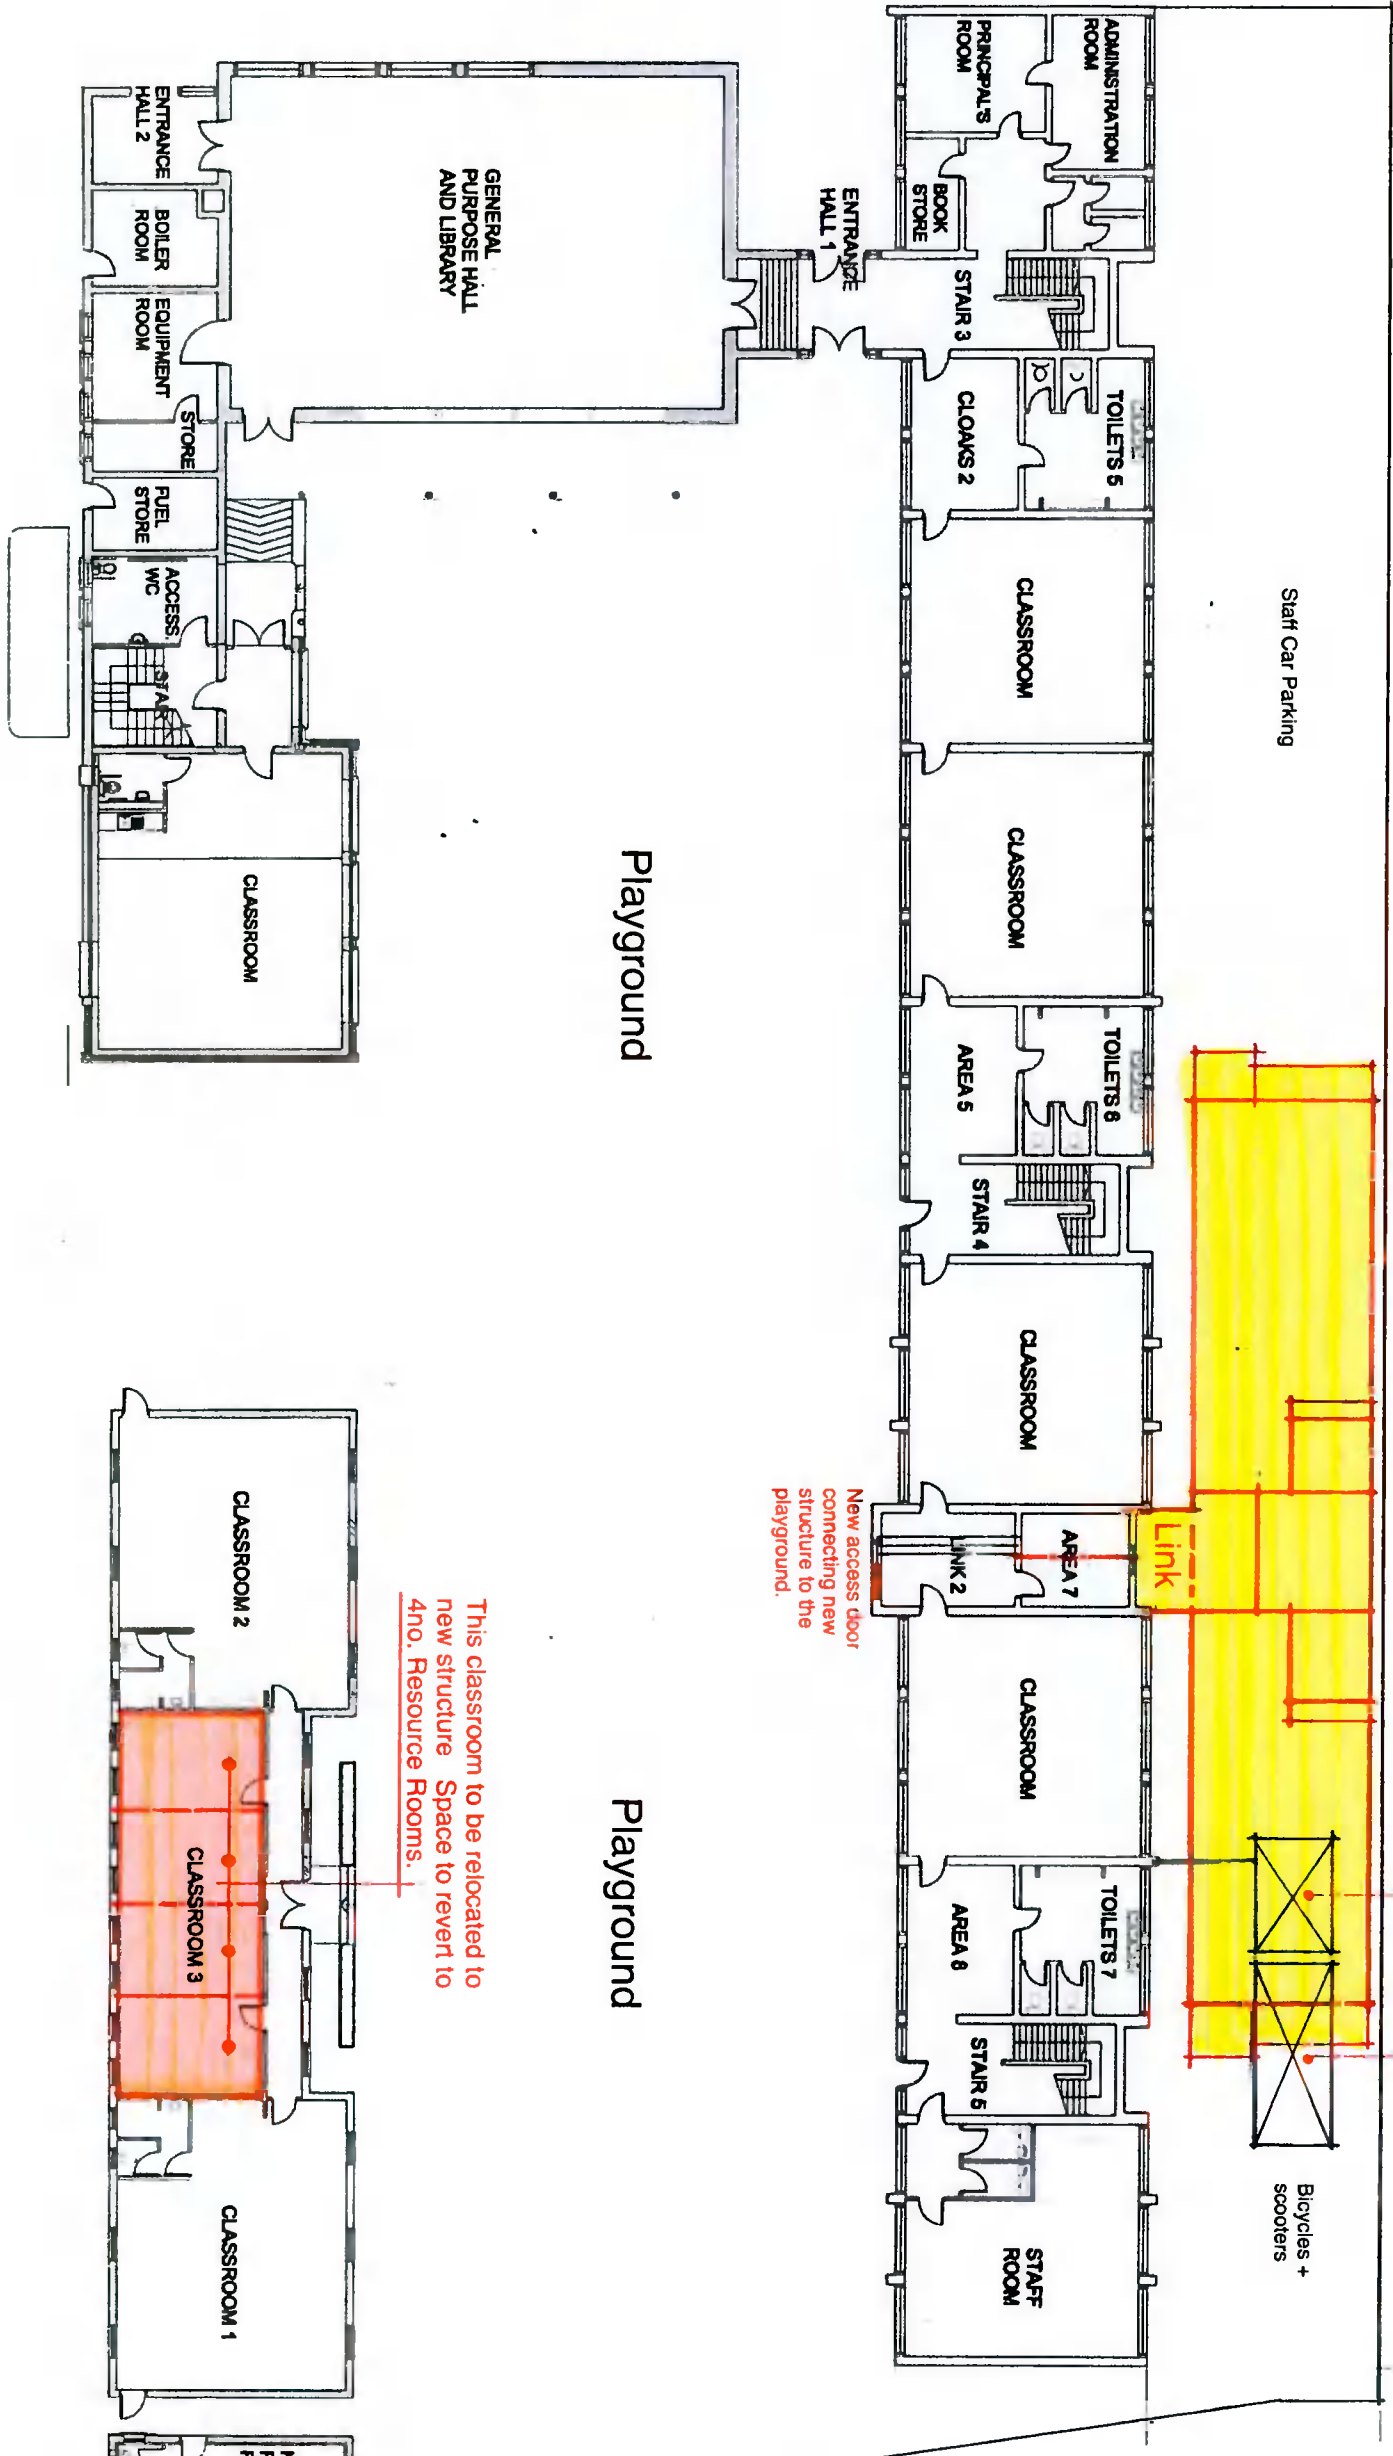

Rev:	Date:	Issue:

Project: **Ballyroan Boys School**
 Drawing: **Locator drawing for proposed new prefabricated building**
 Scale: 1:250
 Date: Dec 2021
 Drawn: LB
 Issue: A
 Dwg no: **21.27.03**

LOUIS BURKE ARCHITECTS

The Studio
 33a Wascade Park
 Terenure
 Dublin 6
 Tel: 4901832, 4904121
 Email: main@louisburke.com

Outline of location for new single storey Classroom + Resource Room building.

This classroom to be relocated to new structure. Space to revert to 4no. Resource Rooms.