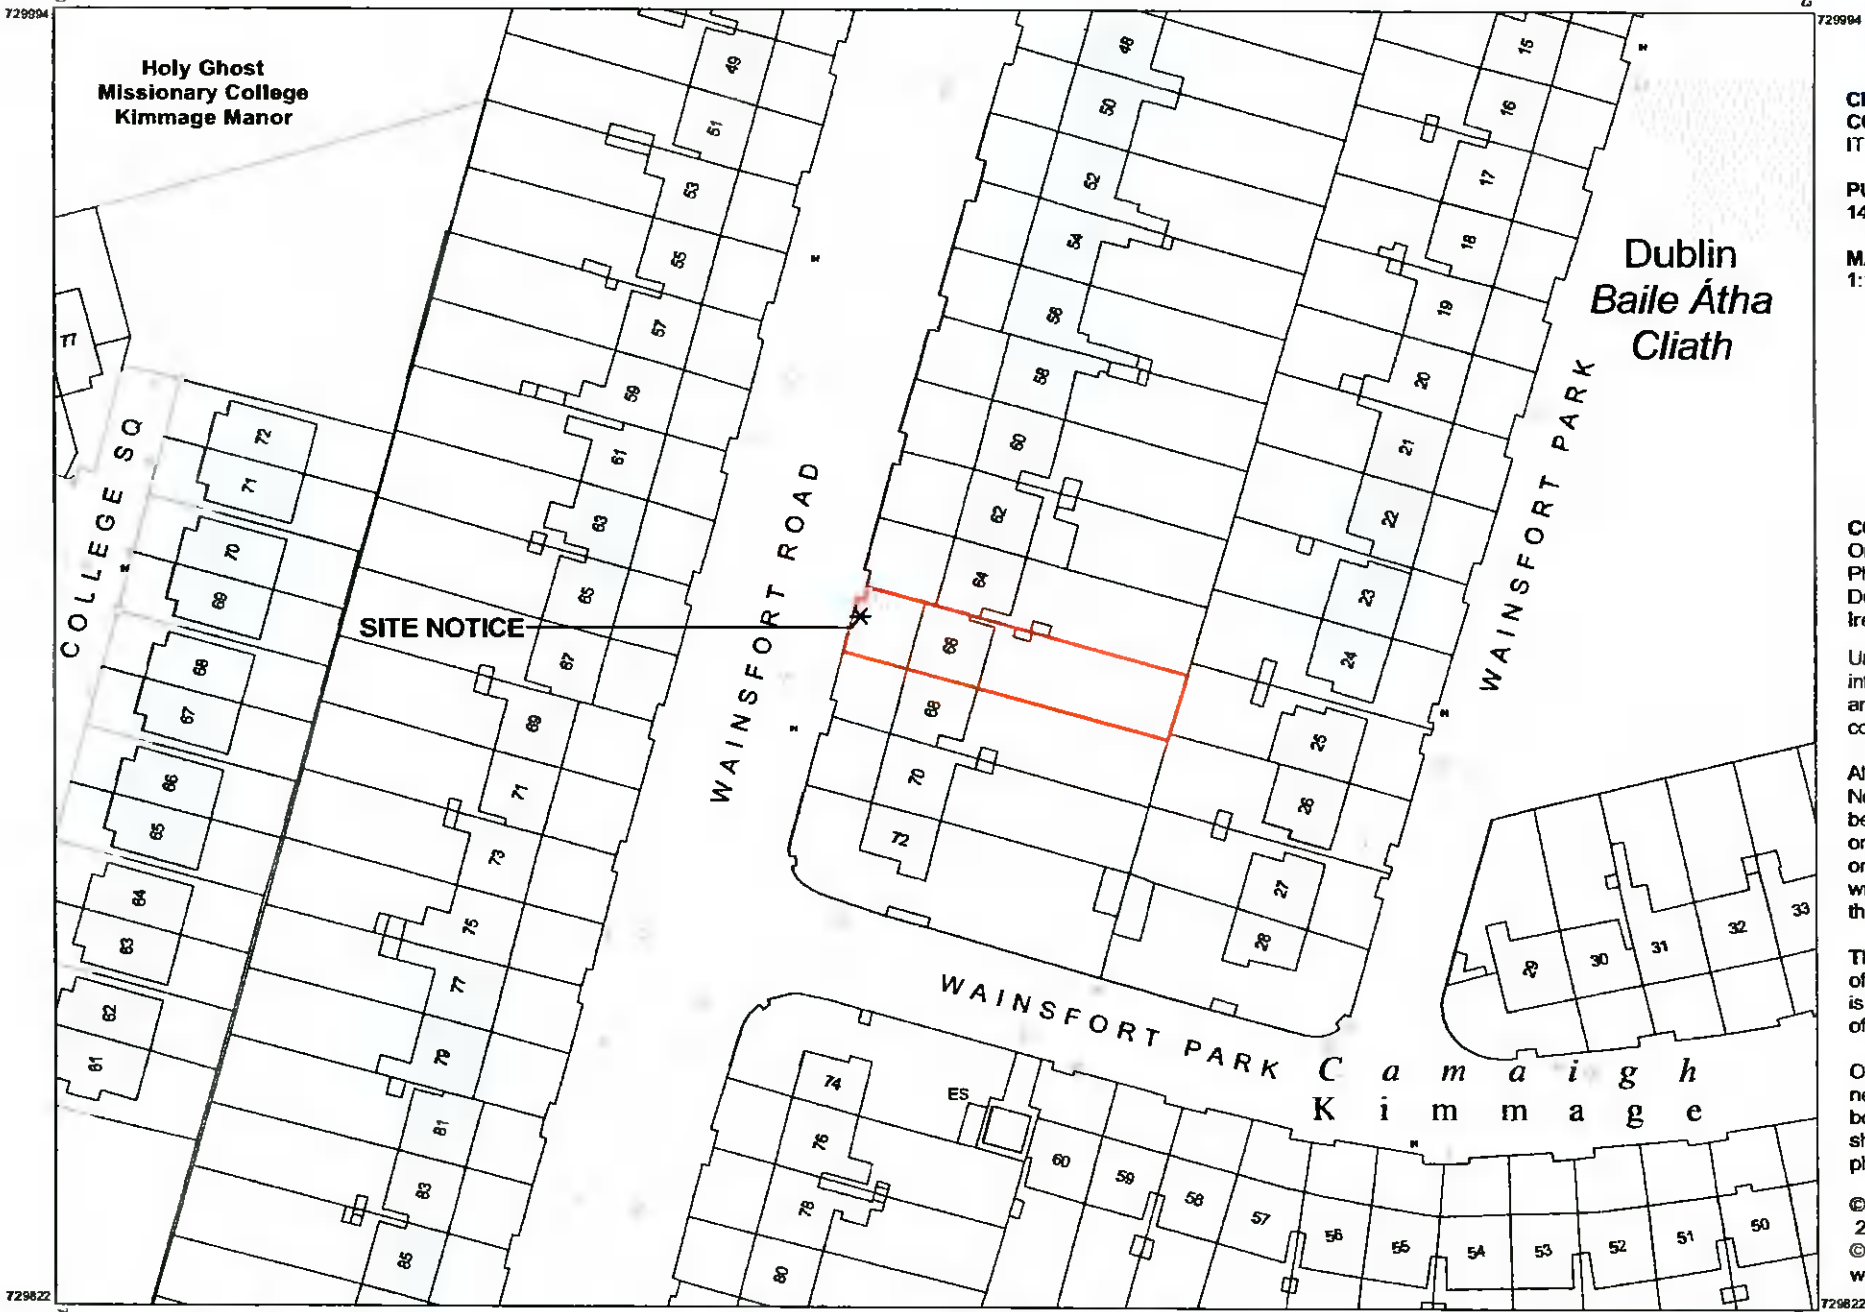

Planning Pack Map

CENTRE COORDINATES:
ITM 712927,729908

PUBLISHED: 14/10/2021
ORDER NO.: 50226591_1

MAP SERIES: 1:1,000
MAP SHEETS: 3328-17

COMPILED AND PUBLISHED BY:
Ordnance Survey Ireland,
Phoenix Park,
Dublin 8,
Ireland.

The representation on this map of a road, track or footpath is not evidence of the existence of a right of way.

Ordnance Survey maps never show legal property boundaries, nor do they show ownership of physical features.