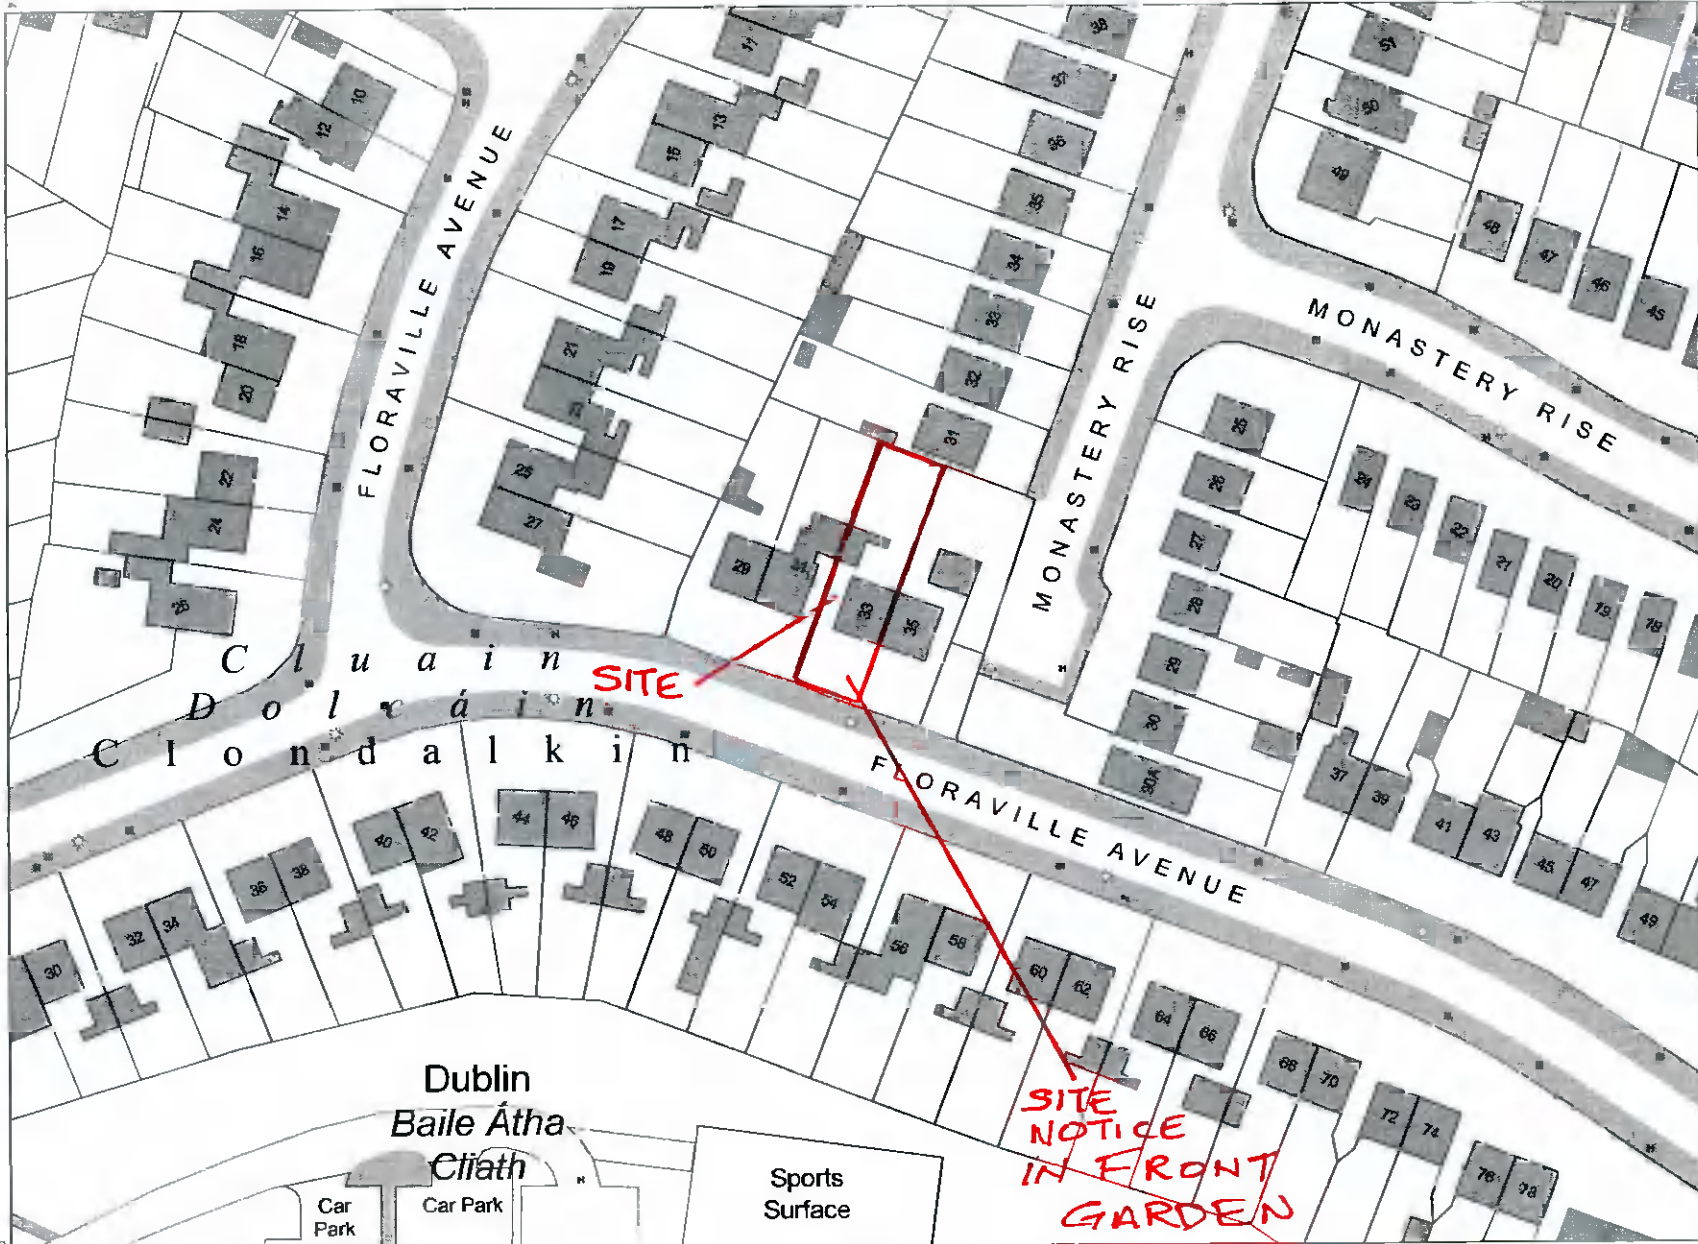

# Planning Pack Map

**CENTRE COORDINATES:**  
ITM 707331 731088

**PUBLISHED:** 01/12/2021    **ORDER NO.:** 50236985\_1

**MAP SERIES:** 1.1.000    **MAP SHEETS:** 3326-10

**COMPILED AND PUBLISHED BY:**  
Ordnance Survey Ireland,  
Phoenix Park,  
Dublin 8,  
Ireland

The representation on this map of a road, track or footpath is not evidence of the existence of a right of way.

Ordnance Survey maps never show legal property boundaries, nor do they show ownership of physical features

© Suirbhéireacht Ordnáis Éireann, 2021  
© Ordnance Survey Ireland, 2021  
[www.osi.ie/copyright](http://www.osi.ie/copyright)

**LEGEND.**  
<http://www.osi.ie>, search "Large Scale Legend"

**CAPTURE RESOLUTION:**  
The map objects are only accurate to the resolution at which they were captured. Output scale is not indicative of data capture scale. Further information is available at: <http://www.osi.ie> search 'Capture Resolution'