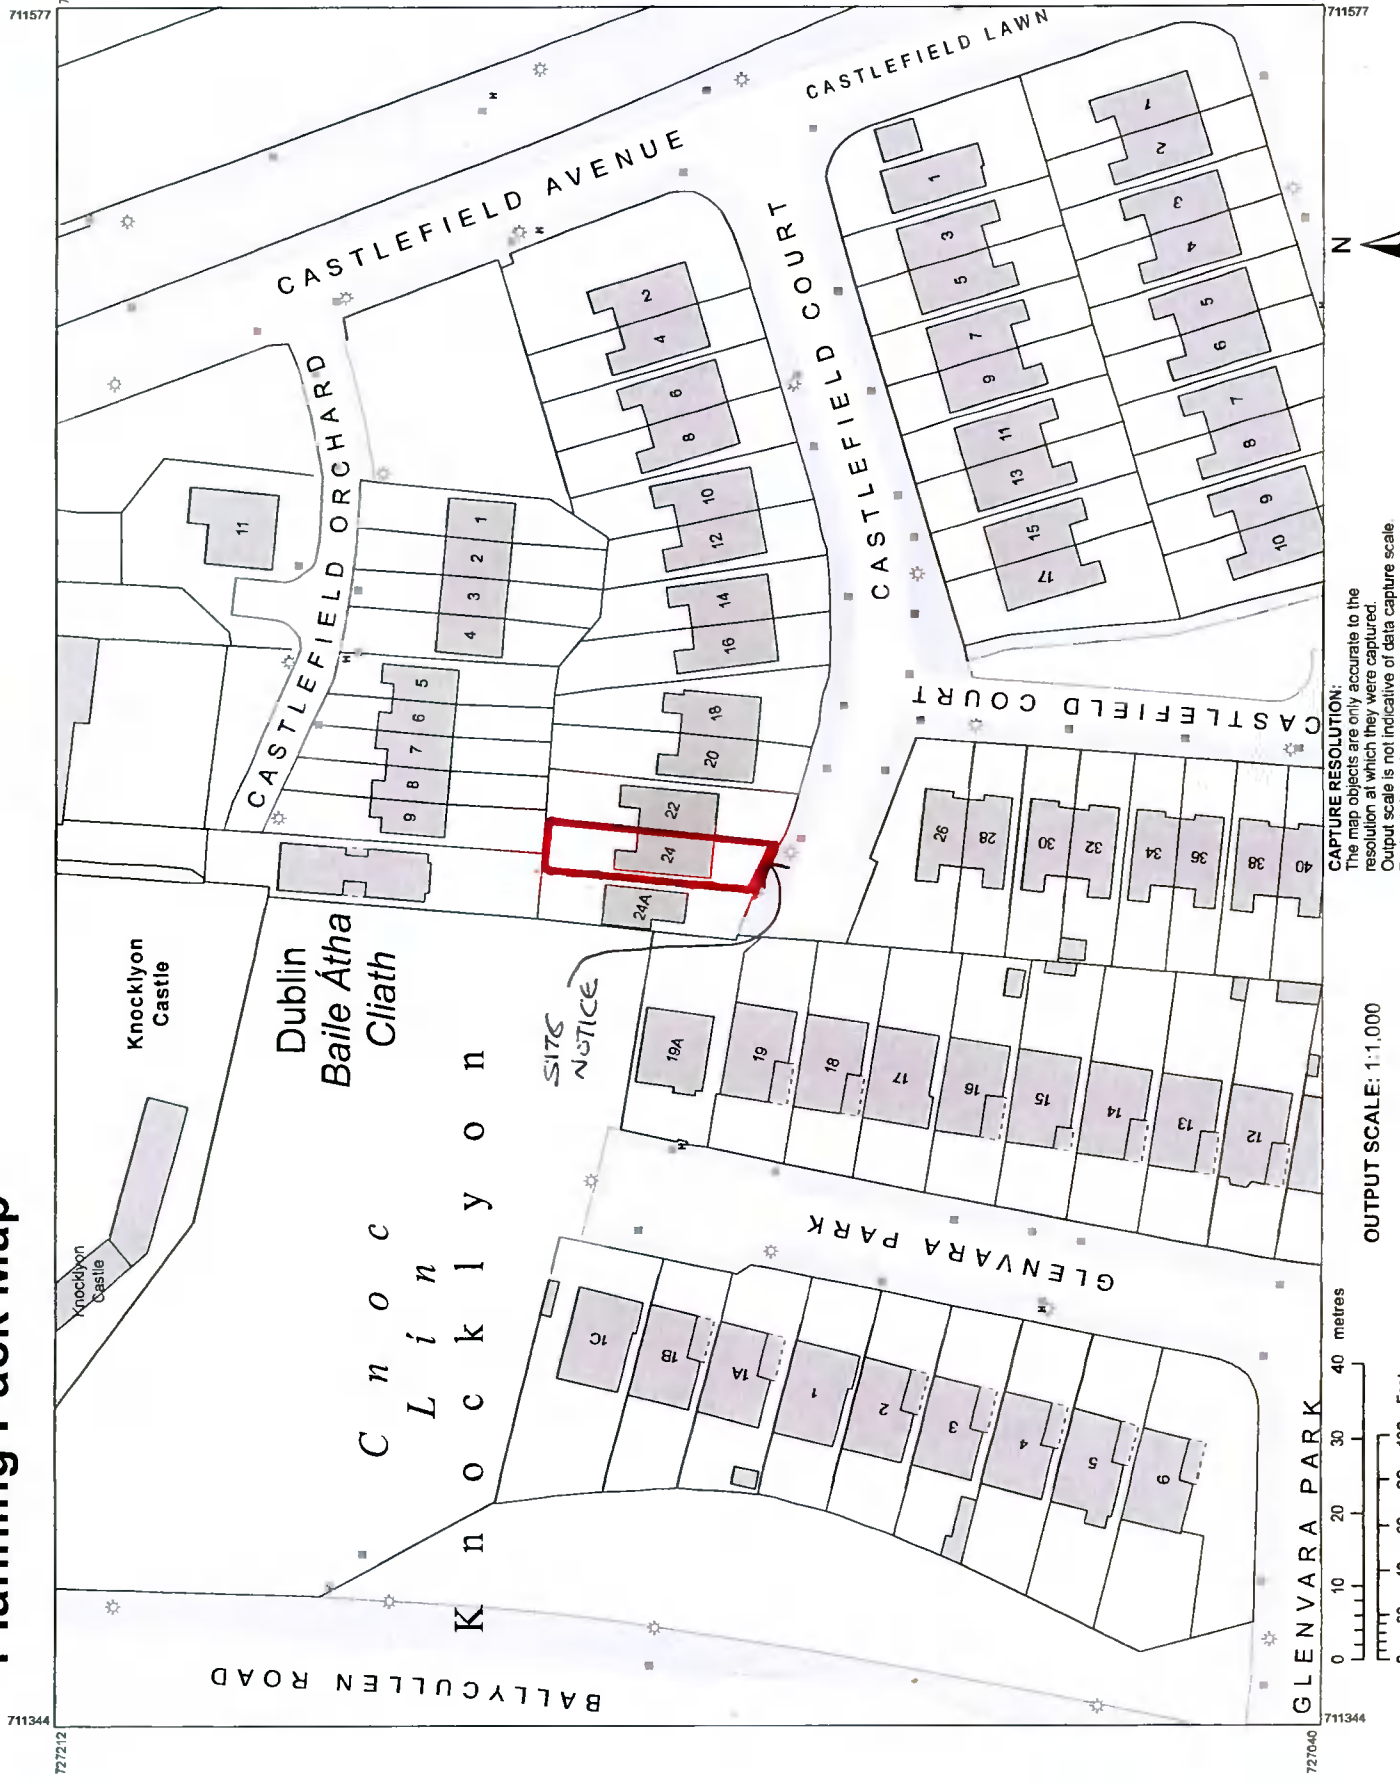

Planning Pack Map

CENTRE COORDINATES:
ITM 711461,727126

PUBLISHED: 30/11/2021
ORDER NO.: 50236587_1

MAP SERIES: 1:1,000
MAP SHEETS: 3390-20

COMPILED AND PUBLISHED BY:
Ordnance Survey Ireland,
Phoenix Park,
Dublin 8,
Ireland.

The representation on this map
of a road, track or footpath
is not evidence of the existence
of a right of way.

Ordnance Survey maps
never show legal property
boundaries, nor do they
show ownership of
physical features.

© Suirbhéireacht Ordanáis Éireann,
2021
© Ordnance Survey Ireland, 2021
www.osi.ie/copyright

LEGEND:
<http://www.osi.ie>
search 'Large Scale Legend'

OUTPUT SCALE: 1:1,000

711577 727212 711344 727040

727126 727040 711344