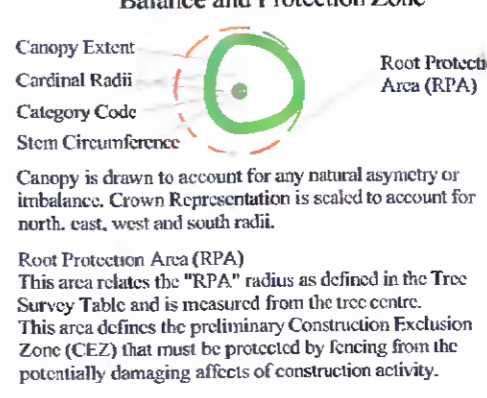

Client: Kevin Fitzpatrick Landscape Architecture for EdgeConneX Ireland Limited
Scale: 1:1000 Date: November 2021
Project: Tree Survey, Newcastle Road, Grange Castle, Co Dublin
Description: Tree Constraints Plan
Drawing Title: EdgeConneX Tree Constraints Plan