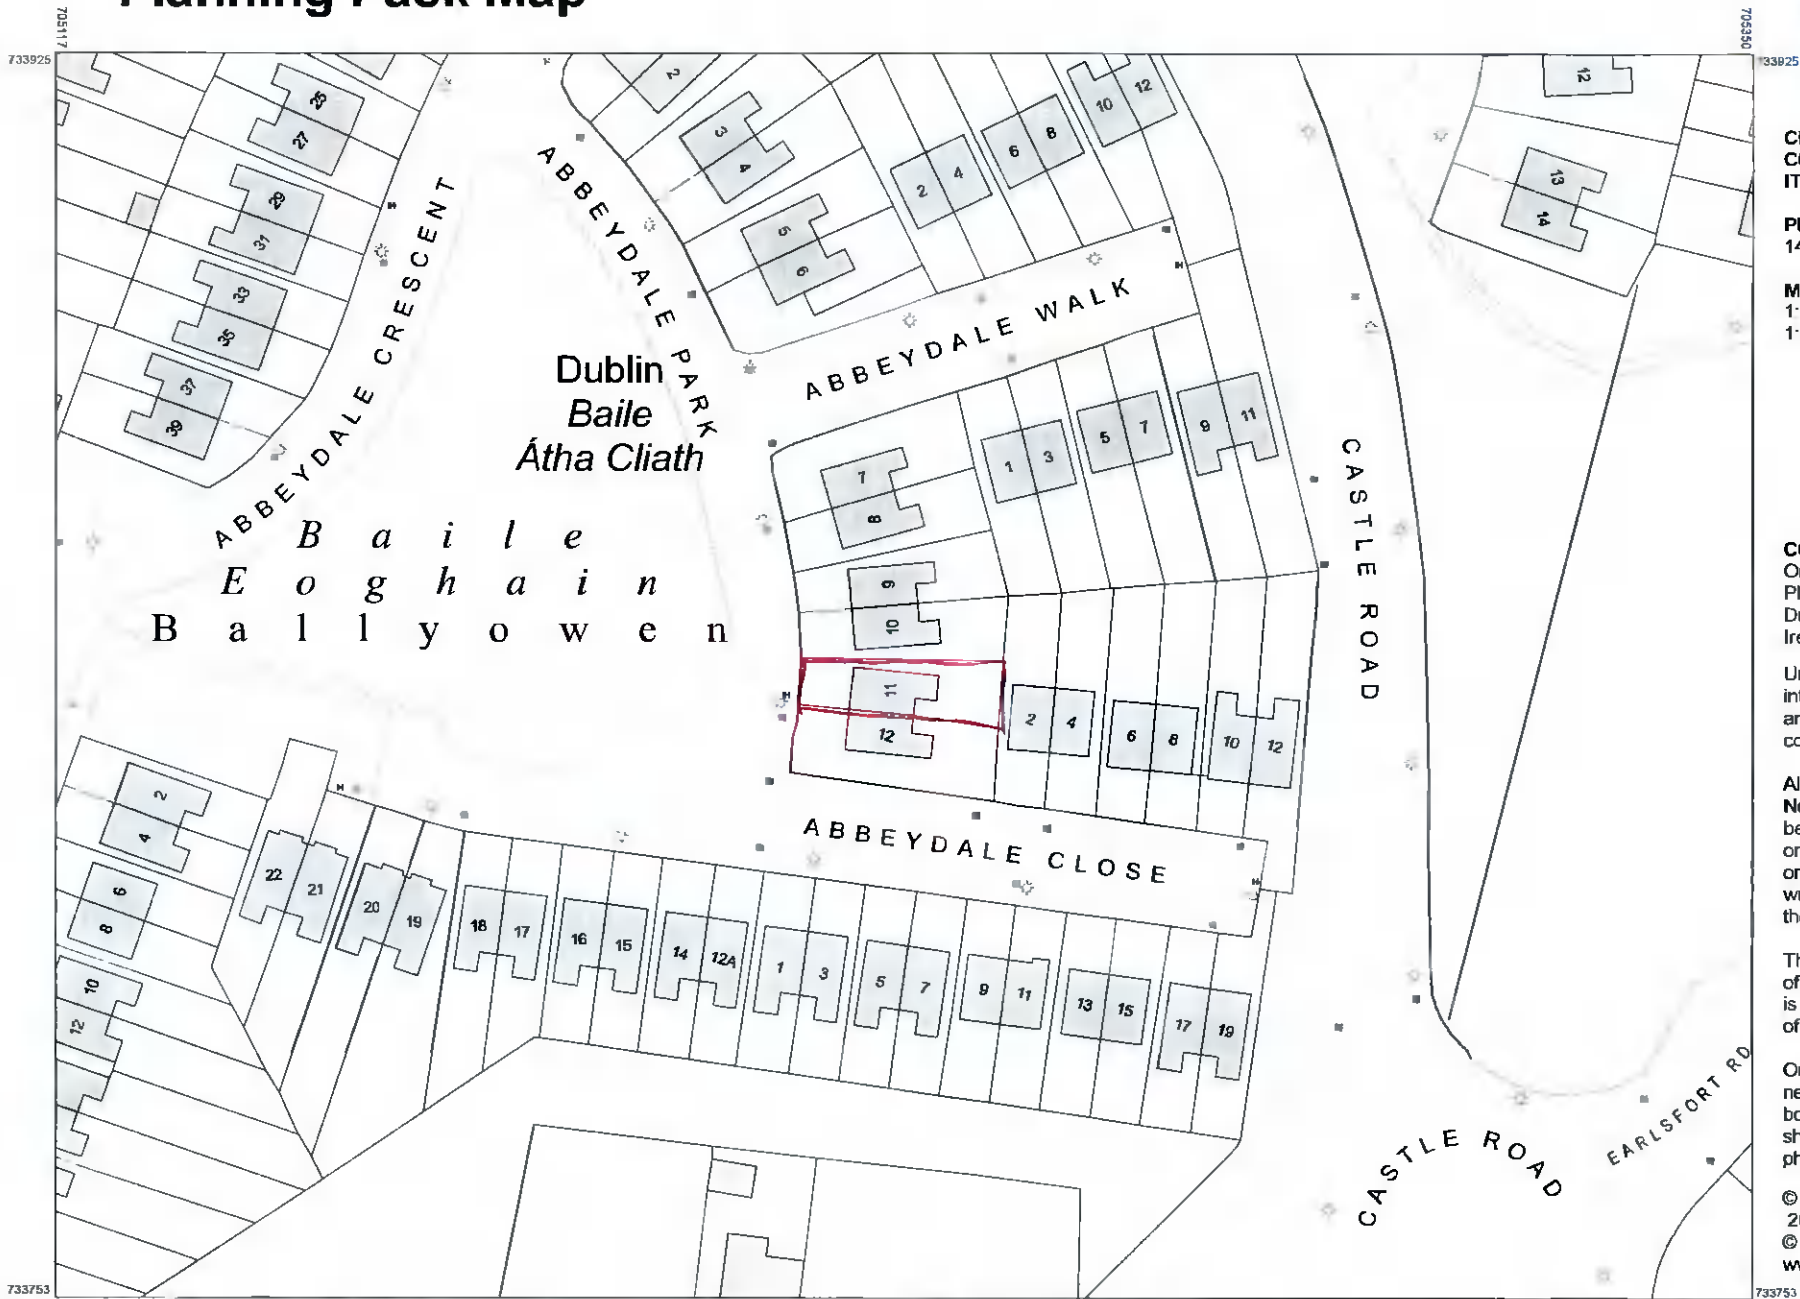

Planning Pack Map

DRG- P-02

CENTRE COORDINATES:
ITM 705234,733839

PUBLISHED: 14/12/2021
ORDER NO.: 50239759_1

MAP SERIES: 1-1,000
MAP SHEETS: 3261-07, 3261-12

COMPILED AND PUBLISHED BY:
Ordnance Survey Ireland,
Phoenix Park,
Dublin 8,
Ireland.

The representation on this map of a road, track or footpath is not evidence of the existence of a right of way.

Ordnance Survey maps never show legal property boundaries, nor do they show ownership of physical features.

© Suirbhéireacht Ordanáis Éireann, 2021
© Ordnance Survey Ireland, 2021
www.osi.ie/copyright

LEGEND:
<http://www.osi.ie>, search 'Large Scale Legend'

OUTPUT SCALE: 1:1,000

CAPTURE RESOLUTION:
The map objects are only accurate to the resolution at which they were captured. Output scale is not indicative of data capture scale. Further information is available at <http://www.osi.ie>, search 'Capture Resolution'