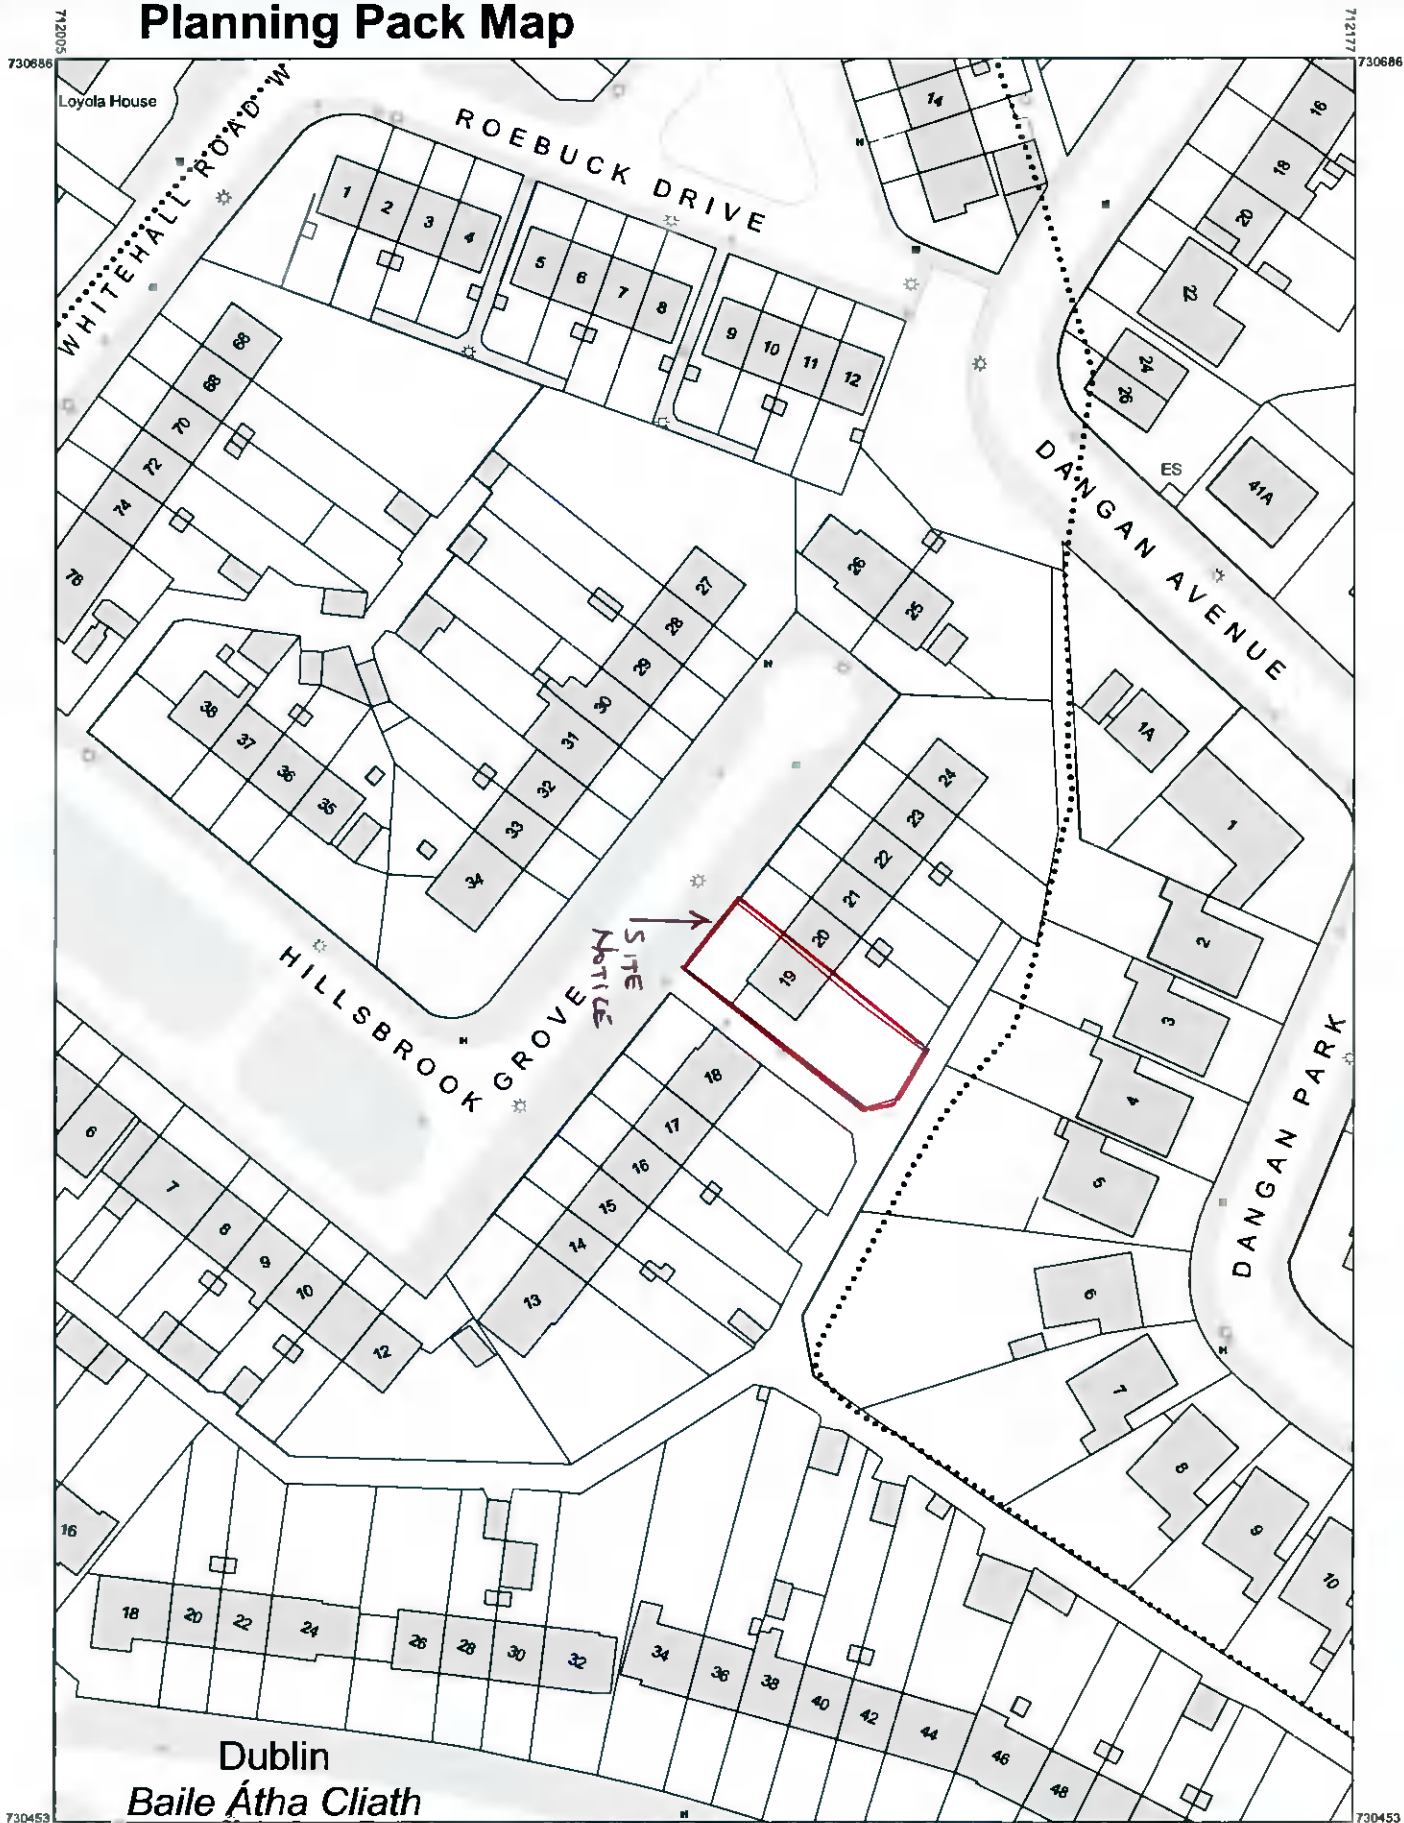

Planning Pack Map

Dublin
Baile Átha Cliath

OUTPUT SCALE: 1:1,000

COMPILED AND PUBLISHED BY:
Ordnance Survey Ireland,
Phoenix Park,
Dublin 8,
Ireland.

All rights reserved.
No part of this publication may
be copied, reproduced
or transmitted in any form
or by any means without the prior
written permission of
the copyright owners.

Ordnance Survey maps
never show legal property
boundaries, nor do they
show ownership of physical
features.

© Suirbhéireacht Ordnáis Éireann
2021
© Ordnance Survey Ireland, 2021
www.osi.ie/copyright

CENTRE COORDINATES
ITM 712091,730570

PUBLISHED: 19/11/2021
ORDER NO.: 50234294_1

MAP SERIES: 1:1,000
MAP SHEETS: 3328-11

OSI IRELAND
Tel: 459 0445 * Fax: 459 0508

CAPTURE RESOLUTION:
The map objects are only accurate to the
resolution at which they were captured
Output scale is not indicative of data capture
scale
Further information is available at
<http://www.osi.ie>, search 'Capture Resolution'
LEGEND:
<http://www.osi.ie>, search 'Large Scale Legend'

Unauthorised reproduction
infringes Ordnance Survey Ireland
and Government of Ireland
copyright.

The representation on this map
of a road, track or footpath
is not evidence of the existence
of a right of way.