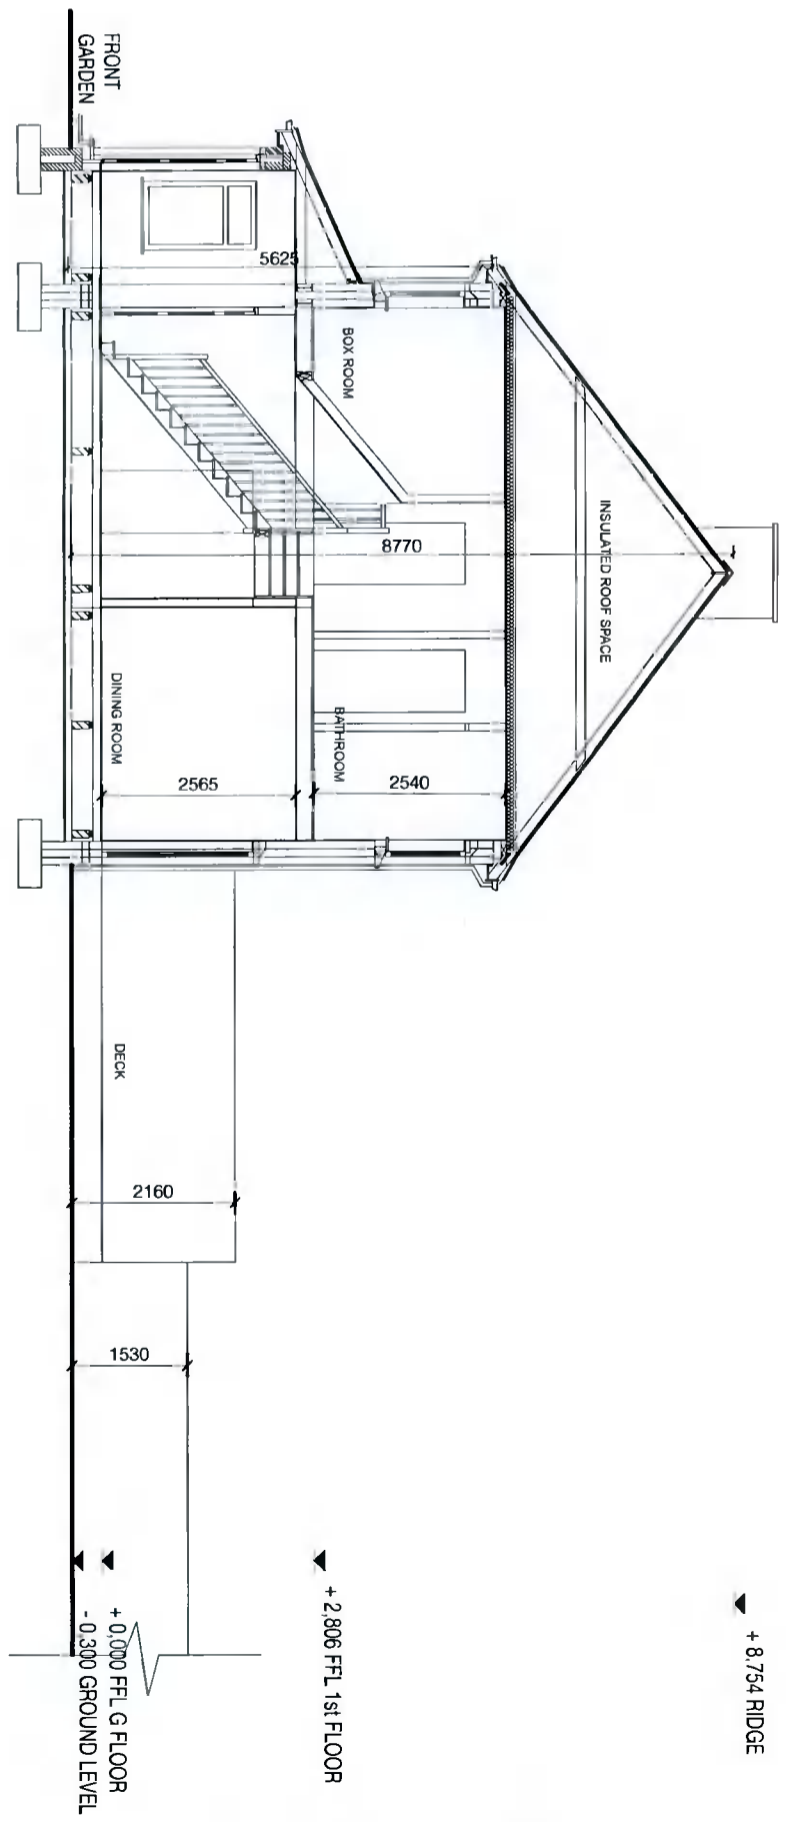

EXISTING ROOF PLAN

EXISTING SECTION A-A

Madeleine Moore Architect MR/IAI
 T. 085 716 7255 E. madeleinemooarchitect@gmail.com
 44 Mountpleasant Avenue Lower Dublin 6 D06 K316

DO NOT SCALE FROM THIS DRAWING
 ALL DIMENSIONS TO BE CHECKED ON SITE. NOTIFY DISCREPANCIES TO ARCHITECTS IMMEDIATELY REFER TO GENERAL REQUIREMENT OF THE SPECIFICATION AND THE CONTRACT AS NOTED ON GENERAL ARRANGEMENT DRAWINGS. The work is to be carried out in accordance with the current Irish Building Regulations and Technical guidance Documents and with current best building practice. This drawing is copyright.

REV	DATE	DESCRIPTION

DRAWING TITLE: EXISTING ROOF PLAN AND SECTION
 PROJECT TITLE: 2 CLUB ROAD, FOX AND GEESE DUBLIN 22
 CLIENTS: DECLAN DOHERTY AND LISA HUTCHINGS

DWG NO.: 149/ PL04
 SCALE: 1:100 @ A3
 DATE: 10.11.2021
 ISSUE: PLANNING
 REVISION: