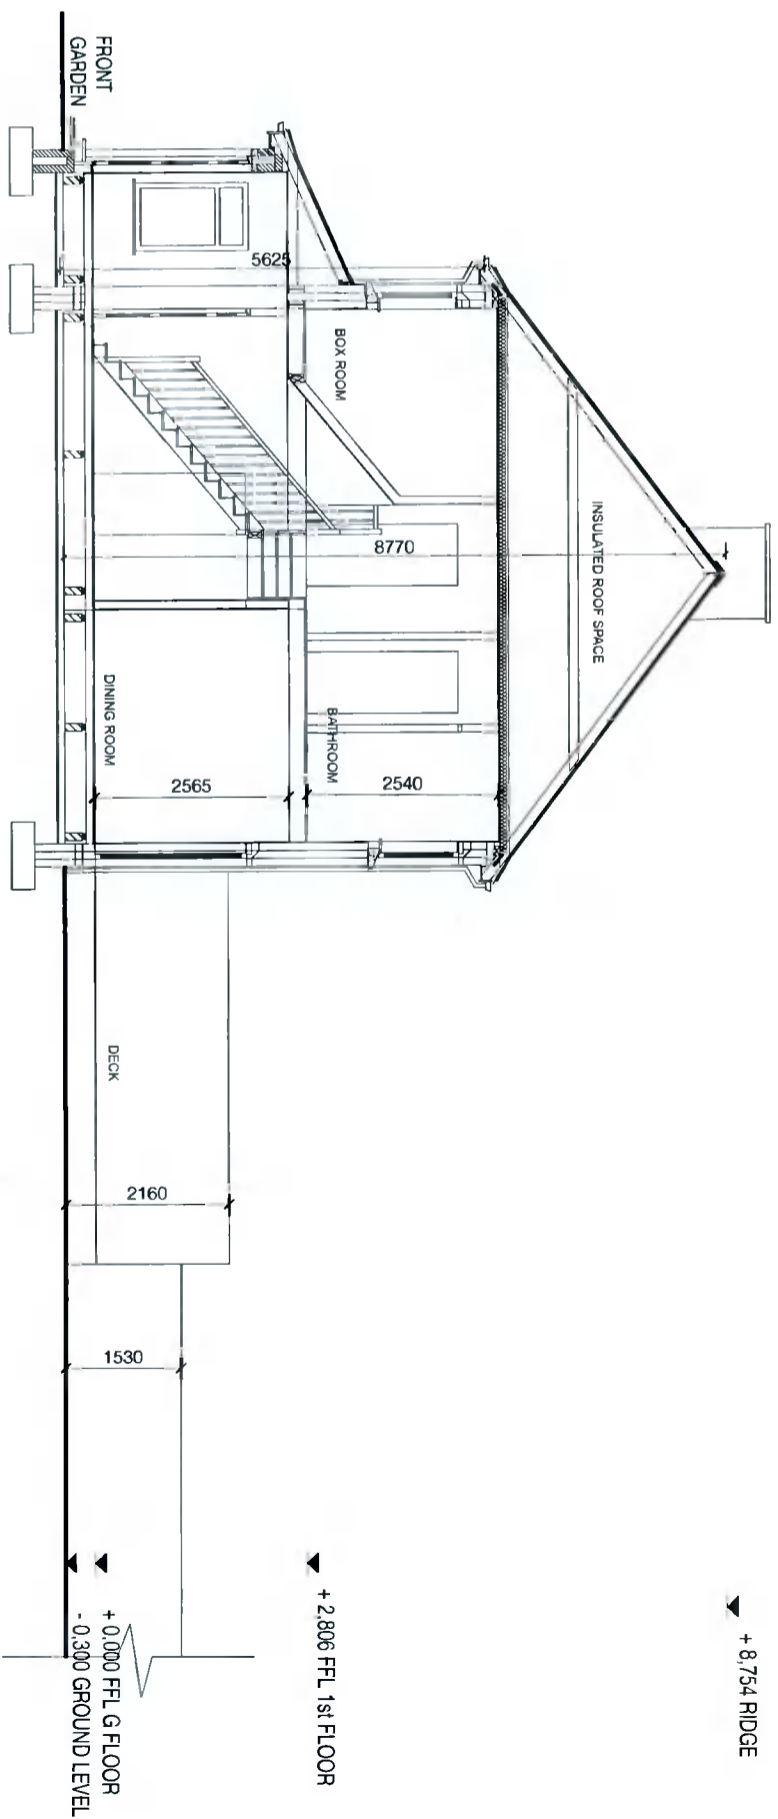

EXISTING ROOF PLAN

EXISTING SECTION A-A

Madeleine Moore Architect MRAI
 T 085 716 7255 E madeleinemooresarchitect@gmail.com
 44 Mountpleasant Avenue Lower Dublin 6 D06 K316

DO NOT SCALE FROM THIS DRAWING
 ALL DIMENSIONS TO BE CHECKED ON SITE. NOTIFY DISCREPANCIES TO ARCHITECTS IMMEDIATELY. REFER TO GENERAL REQUIREMENT OF THE SPECIFICATION AND THE CONTRACT AS NOTED ON GENERAL ARRANGEMENT DRAWINGS. The work is to be carried out in accordance with the current Irish Building Regulations and Technical guidance Documents and with current best building practice. This drawing is copyright.

REV	DATE	DESCRIPTION

DRAWING TITLE: EXISTING ROOF PLAN AND SECTION
 PROJECT TITLE: 2 CLUB ROAD, FOX AND GEESE DUBLIN 22
 CLIENTS: DECLAN DOHERTY AND LISA HUTCHINGS

DWG NO.: 149/PL04
 SCALE: 1:100 @ A3
 DATE: 10.11.2021
 ISSUE: PLANNING
 REVISION: